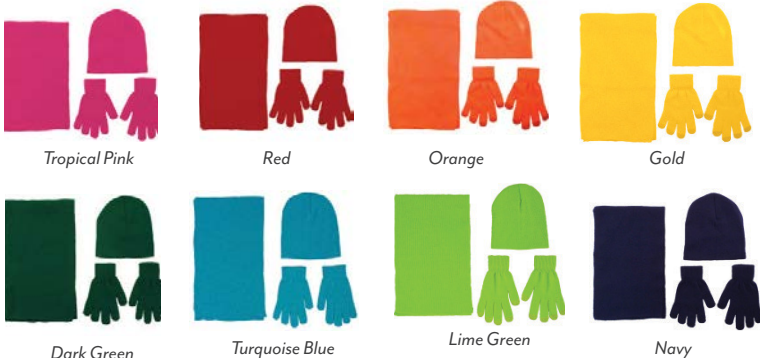

ACRYLIC KNIT GIFTSET

Item no. **AKSET-4000** | One size fits most.

Set includes 1 scarf, 1 beanie, and a pair of touchscreen gloves.

(compatible with any smartphone or tablet)

Blank 72 289 576

$13.32 17.32 16.98 16.65 (4R)

Price includes: Embroidery up to 7,000 stitches, 1 location.
2nd location: $4.16(R)

Tropical Pink

Red

Orange

Gold

Dark Green

Turquoise Blue

Lime Green

Navy