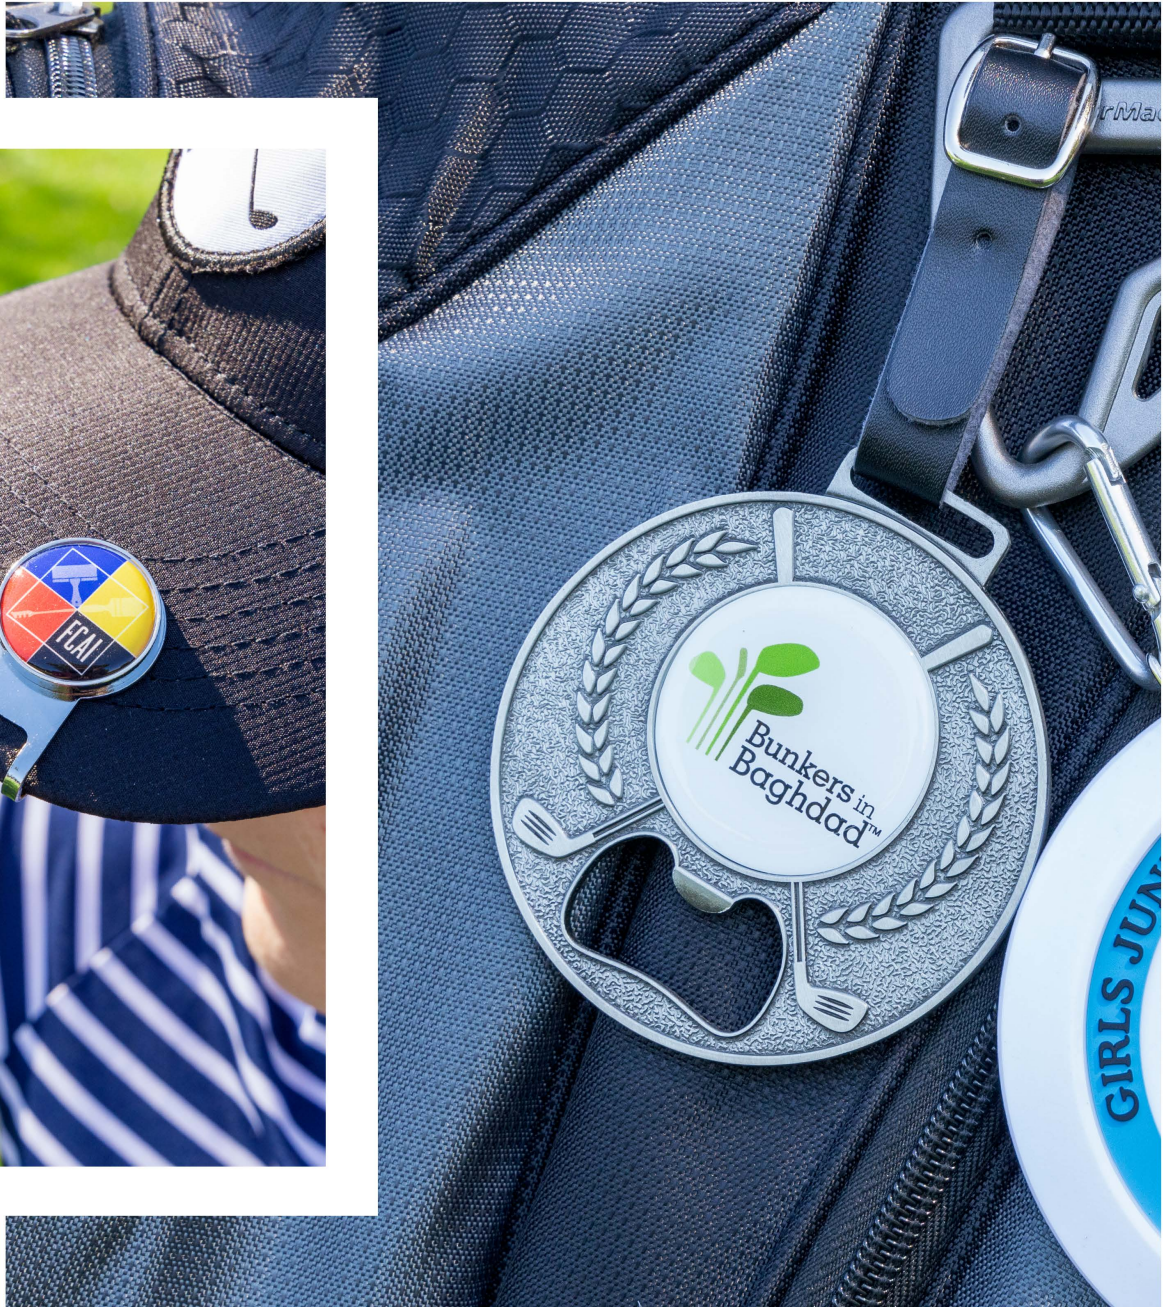

GOLF GIFT SETS

- Ready-made golf kits - perfect for tournaments and outings
- Each set includes a divot tool, hat clip, and commemorative lapel pin packaged in a deluxe gift tin
- Removable ball markers and lapel pins feature full color imprints with poly dome
- 6 working day production. Rush service available

WARNING:
Cancer and Reproductive Harm
www.P65Warnings.ca.gov

HAT CLIPS & BAG TAGS

- Up your game with style and function with our exclusive collection of hat clips and golf bag accessories
- Crack open a celebratory beverage with our Golf Bag Tag or Hat Clip with Bottle Opener
- All hat clips include removable ball markers with full color dome imprint
- 6 working day production. Rush service available

GHC06

GHC03
WITH BOTTLE OPENER

GBTBO1N

GHC012

Item #	Style	As low as
GHC03	Hat Clip w/ Bottle Opener	3.15
GHC06	Hat Clip w/ Top Slider	3.15
GHC012	Hat Clip w/ Golf Ball Texture	3.15
GBTBO1N	Golf Bag Tag Bottle Opener	4.95

WARNING:
Cancer and Reproductive Harm
www.P65Warnings.ca.gov

CUSTOM BAG TAG

- Practice your putt anywhere
- Includes a custom molded PVC design with up to 6 colors and write-on back
- Conveniently clips to your golf bag for easy access and bag identification
- Great for indoor or outdoor use and doubles as a beverage coaster
- 15 working day production