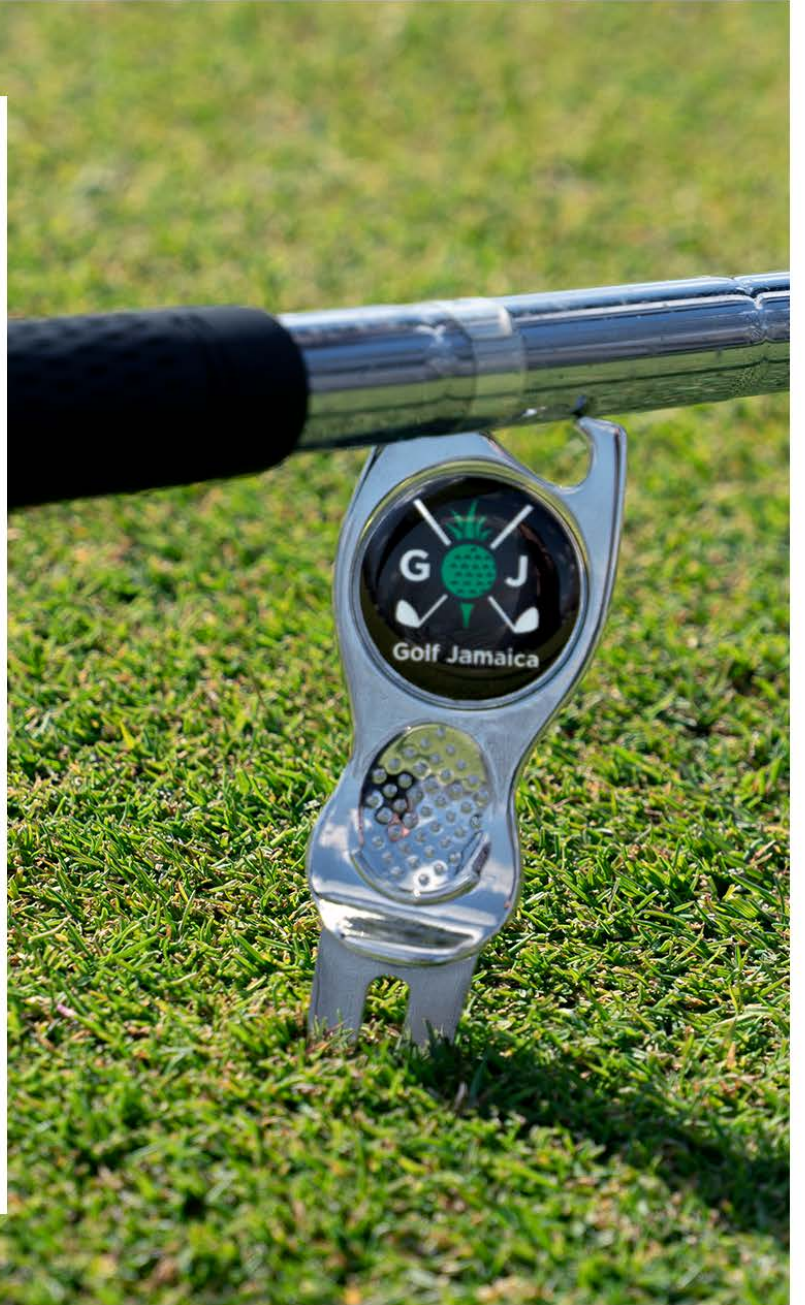

GOLF

2022

CONTOUR WITH BOTTLE OPENER

- Sturdy die cast tool with integrated bottle opener
- Contoured handle with molded thumb rest for superior leverage and control
- Soft and colorful PVC grip available in black, blue, red, green or white PVC
- Includes 1" removable ball marker with full-color poly dome imprint
- 6 working day production. Rush service available

Item #	Style	As low as
DVT09	Contour Golf Divot Tool	4.60

WARNING:
 Cancer and Reproductive Harm
www.P65Warnings.ca.gov

GOLF N' BREW

- Choice of single or multi-function dual prong divot tools
- Features an integrated bottle opener and spring-action clip for attaching to belt loops or golf bags
- Dual prong incorporates a handy golf club groove cleaner, particle brush, and club rest. Available in black nickel or shiny nickel finish
- Removable ball markers include a full-color imprint with poly dome
- 6 working day production. Rush service available

DVT08

DVT07

Item #	Style	As low as
DVT07	Golf n' Brew Single Prong	4.20
DVT08	Golf n' Brew Two Prong	4.60

WARNING:
 Cancer and Reproductive Harm
www.P65Warnings.ca.gov

GOLF ESSENTIALS WITH ADDED FUNCTION

- Belt Clip Divot Tool features an ergonomic grip and reverse side belt clip
- Bottle Opener Divot Tool features a rich antique nickel finish and low-profile design
- Carabiner Divot Tool includes a quick release clip, integrated club rest, and two removable ball markers
- Removable ball markers with full color poly dome imprint included
- 6 working day production. Rush service available