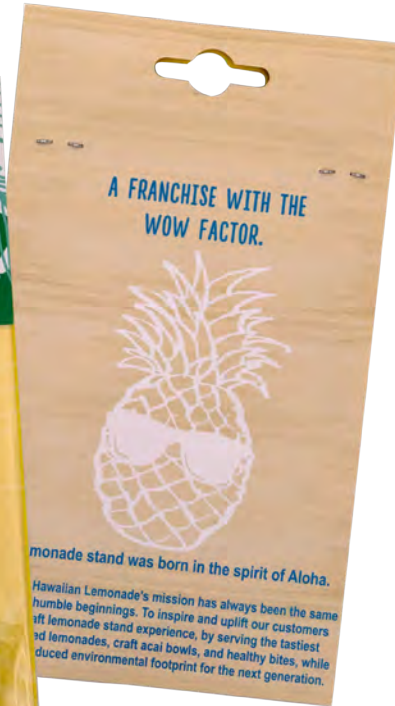

CUSTOM SHAPE

- Includes a full color custom shape on high quality, scented card stock
- Enhance your design with our stock card packaging or upgrade to a custom card for a retail-style presentation
- Over 70 scents available to drive home your message, including new car, pine, and strawberry
- 15 working day production

OPTIONAL CUSTOM CARD

Item #	Style	As low as
PAFNC	Paper Air Freshener (No Card)	1.25 (C)

⚠ WARNING:
Cancer and Reproductive Harm
www.P65Warnings.ca.gov