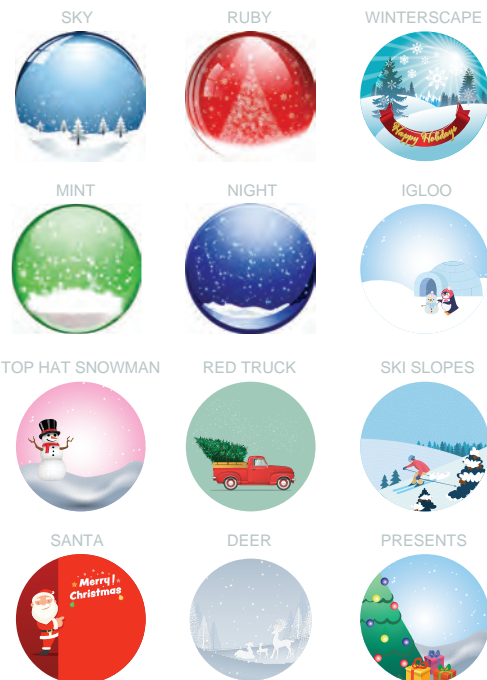

Item #	Style	As low as
ORNSG	Snow Globe Ornament	3.25

SPINNER SNOW GLOBE ORNAMENT

- Take your holiday branding for a spin with this two-sided Spinner Snow Globe Ornament
- Features a 2-sided full color ornament imprint with protective poly dome
- Imprint area: 1.5" diameter
- Stock decorative envelope and silver hanging string included
- Fast 6 working day production

Item #	Style	As low as
ORNSPG	Spinner Snow Globe Ornament	4.50

EASY BACKGROUND TEMPLATES

*SEE WEBSITE FOR ENTIRE COLLECTION

 **WARNING:**

Cancer and Reproductive Harm
www.P65Warnings.ca.gov

UGLY SWEATER ORNAMENTS