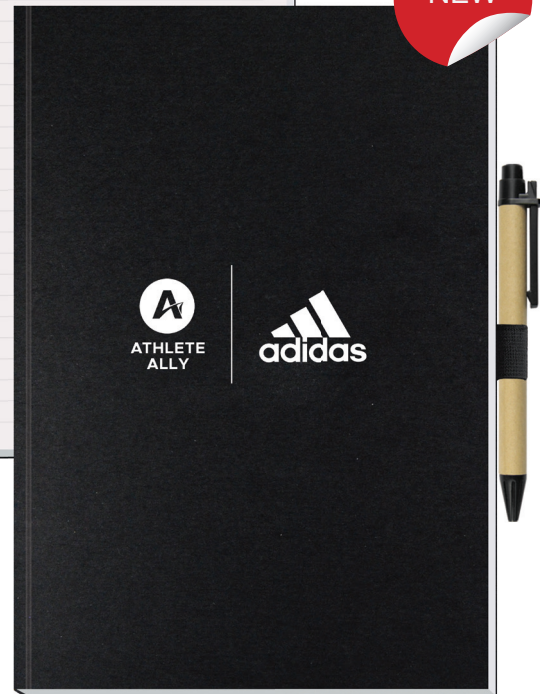

# Perfect Journals

NEW

PBRMJ2 Natural (600)  
5 x 6.5  
Min. 100 | **\$8.48** (R)

NEW

PBRDJ2-PP Black (601)  
7 x 10  
Min. 100 | **\$15.22** (R)

- Flexible natural or black recycled covers
- Foil stamped in one standard color
- 100 sheets, 60 lb. white offset
- Perfect bound on left side