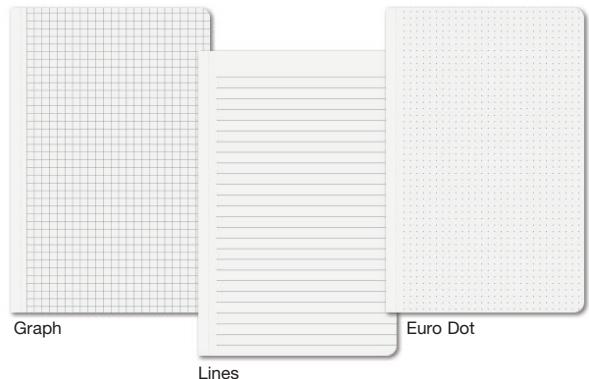

Lines

Euro Dot

FJ34
3 x 5
Min. 100 | **$5.27** (R)

Perforated sheets

Graph