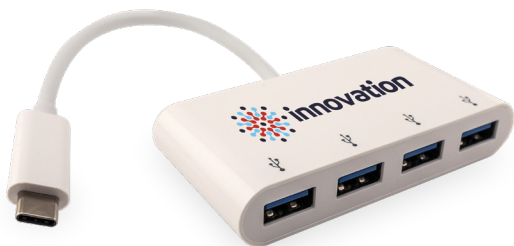

7-in-1 Type-C Hub

HU355

Designed with the modern user in mind, this hub expands your connectivity options, turning a single USB port into a multi-functional powerhouse. Featuring one USB 3.0, one USB 2.0, two Type-C, one HDTV port, one SD card slot, and one TF slot. Move large files in seconds and enjoy seamless multimedia streaming without any lag. Experience the freedom to do more, effortlessly.

Type-C Multiport USB Hub

HU305

This Type-C Multiport USB HUB adapter bridges the gap between standard USB and USB-C to connect older electronics to your USB C laptop or device. The slim body and sleek design make the Type-c Multiport USB Hub a perfect match for your laptop.