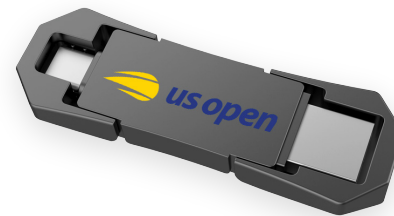

Executive USB Pen Drive 900

EX09

This pen brings a touch of class with its wood barrel and chrome design. This twist action ball point pen hides a USB drive in the barrel.

OTG Drives

On the go drives are the ultimate solution for your portable storage needs!

Type-C Swivel OTG Drive

SP32C

4-in-1 OTG Drive

SP31

This conventional USB drive has Type-C Connector, a Micro USB Connect, Lightning Connector standard USB Connector all on 1 drive. You can use this drive with your mobile phone or tablet. Store your data or photos on the drive OR easily transfer them between your phone and your computer.

High Capacity Type-C Swivel OTG Drive

SP60

This compact yet powerful USB drive is designed with modern technology in mind, featuring a Type-C connector for lightning-fast data transfer and compatibility with the latest devices. The swivel design not only adds a touch of style but also protects the USB connector when not in use, ensuring durability and longevity. This swivel drive boasts a solid state drive (SSD) that ensures unparalleled speed and reliability.