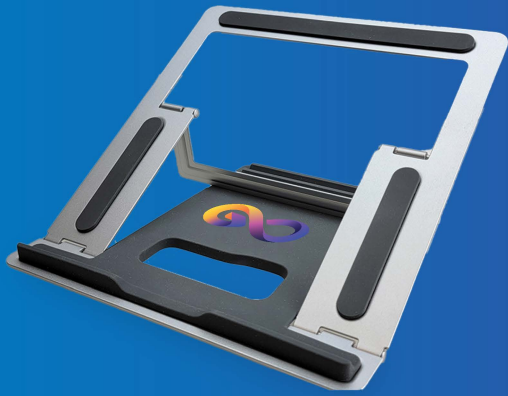

Foldable Laptop Stand CS20

The Foldable Laptop Stand makes it easy to correct your posture, relieving neck, shoulder and low back strain. The Foldable laptop stand features anti-slip pads, four adjustable height options, sturdy design and it is fully foldable.

The stand is compatible with both laptops and tablets. Apart from being steady and secure for your devices, it also features a breathable design to ensure your devices do not overheat.

Foldable Cell Phone Stand CS17

The Foldable Cell Phone Stand features adjustable angle and height to provide versatility. This cell phone stand is compatible with most mobile devices. The stand features anti-slip backing and provides strong stability to keep your devices steady.