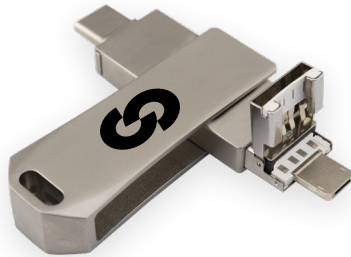

Executive Pen with USB & Stylus

EX15

Multi-functional for the executive who needs it all! This twist pen features a pen cap with a rubber stylus, made to use with touchscreen technology. Pull off the cap to reveal the gold finger USB drive. The color coated barrel has a sleek glossy finish with silver trim and a pen clip.

Executive USB Pen Drive 900

EX09

This pen brings a touch of class with its wood barrel and chrome design. This twist action ball point pen hides a USB drive in the barrel.

OTG Drives

On the go drives are the ultimate solution for your portable storage needs!

Type-C Swivel OTG Drive

SP32C

4-in-1 OTG Drive

SP31

This conventional USB drive has Type-C Connector, a Micro USB Connect, Lightning Connector standard USB Connector all on 1 drive. You can use this drive with your mobile phone or tablet. Store your data or photos on the drive OR easily transfer them between your phone and your computer.

High Capacity Type-C Swivel OTG Drive

SP60

This compact yet powerful USB drive is designed with modern technology in mind, featuring a Type-C connector for lightning-fast data transfer and compatibility with the latest devices. The swivel design not only adds a touch of style but also protects the USB connector when not in use, ensuring durability and longevity. This swivel drive boasts a solid state drive (SSD) that ensures unparalleled speed and reliability.