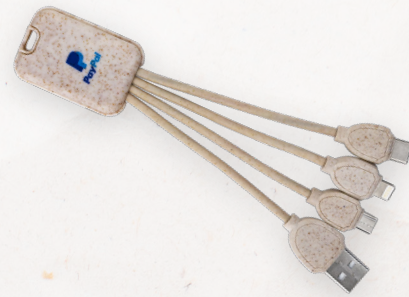

Eco Friendly Charging Cable

This custom charging cable features a micro usb connector, mini usb connector and an expansion port to use with your Apple® Lightning® Charging Cable (5 series or higher).

CA44

As low as: $5.82