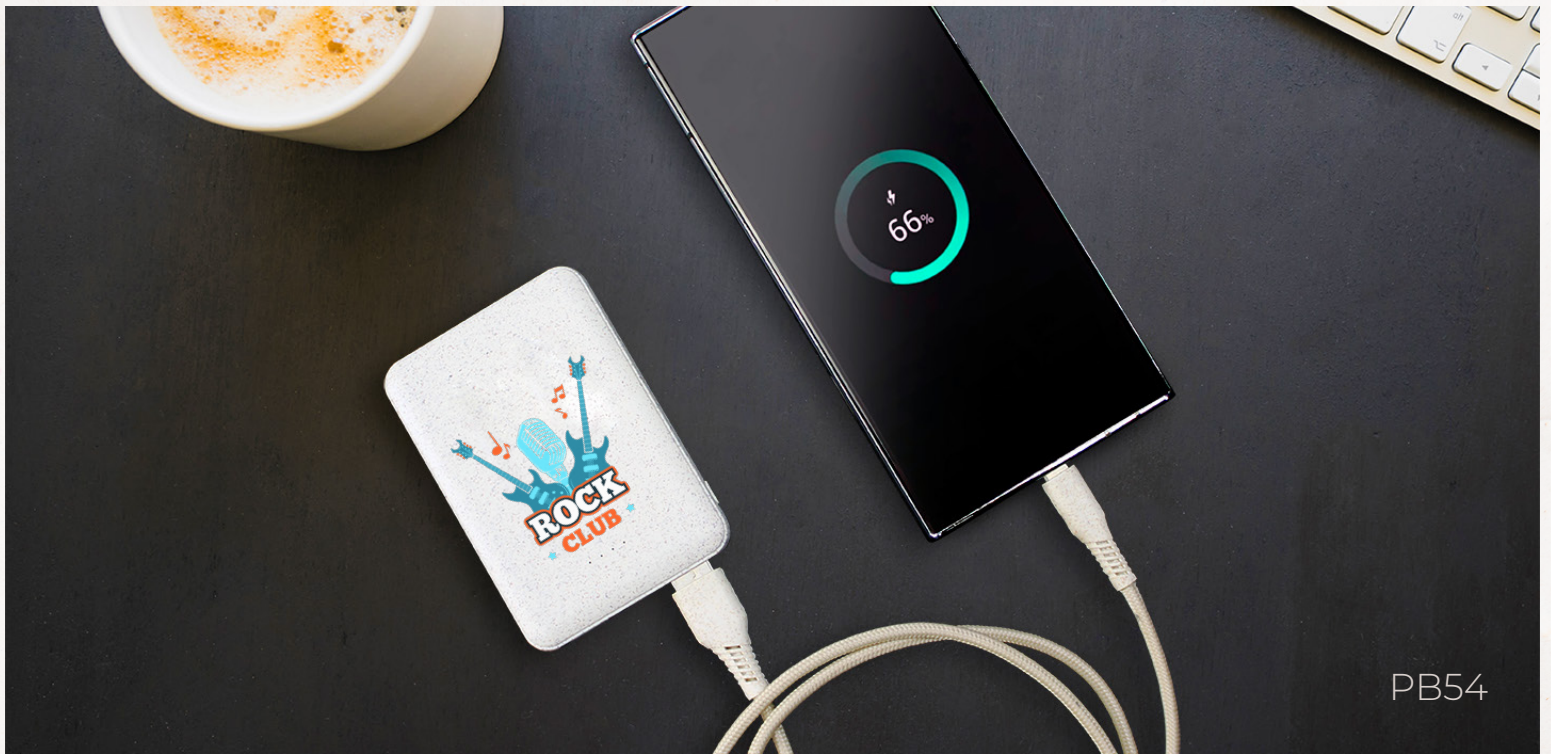

PB54

Eco Friendly Power Bank

Biodegradable power that helps promote your sustainability. This power bank features dual USB ports to support charging two devices, an eco friendly micro USB cable, indicator lights, and 5000mAh of power.

PB54 As low as: $18.12

Eco Friendly USB Hub

Elevate your workspace with this sleek and sustainable USB hub crafted from premium bamboo. This hub allows you to connect multiple devices simultaneously, making it the perfect companion for your modern digital lifestyle.

HU320 As low as: $12.02