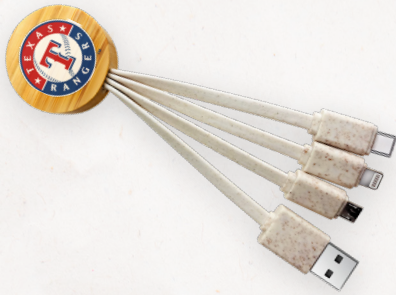

Eco Friendly Multi-use Charging Cable

Made with recycled, biodegradable wheat plastic and natural renewable bamboo. This multi-cable connector will keep all your mobile devices talking, featuring a micro or a mini usb and an expansion port to use with your Apple® Lightning® Charging Cable.

CA42

As low as: $6.50