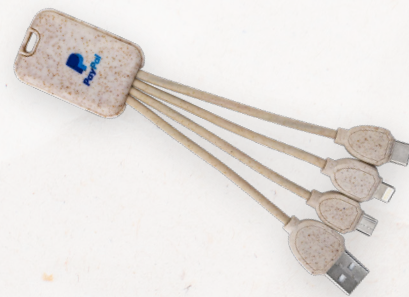

Eco Friendly Charging Cable

This custom charging cable features a micro usb connector, mini usb connector and an expansion port to use with your Apple® Lightning® Charging Cable (5 series or higher).