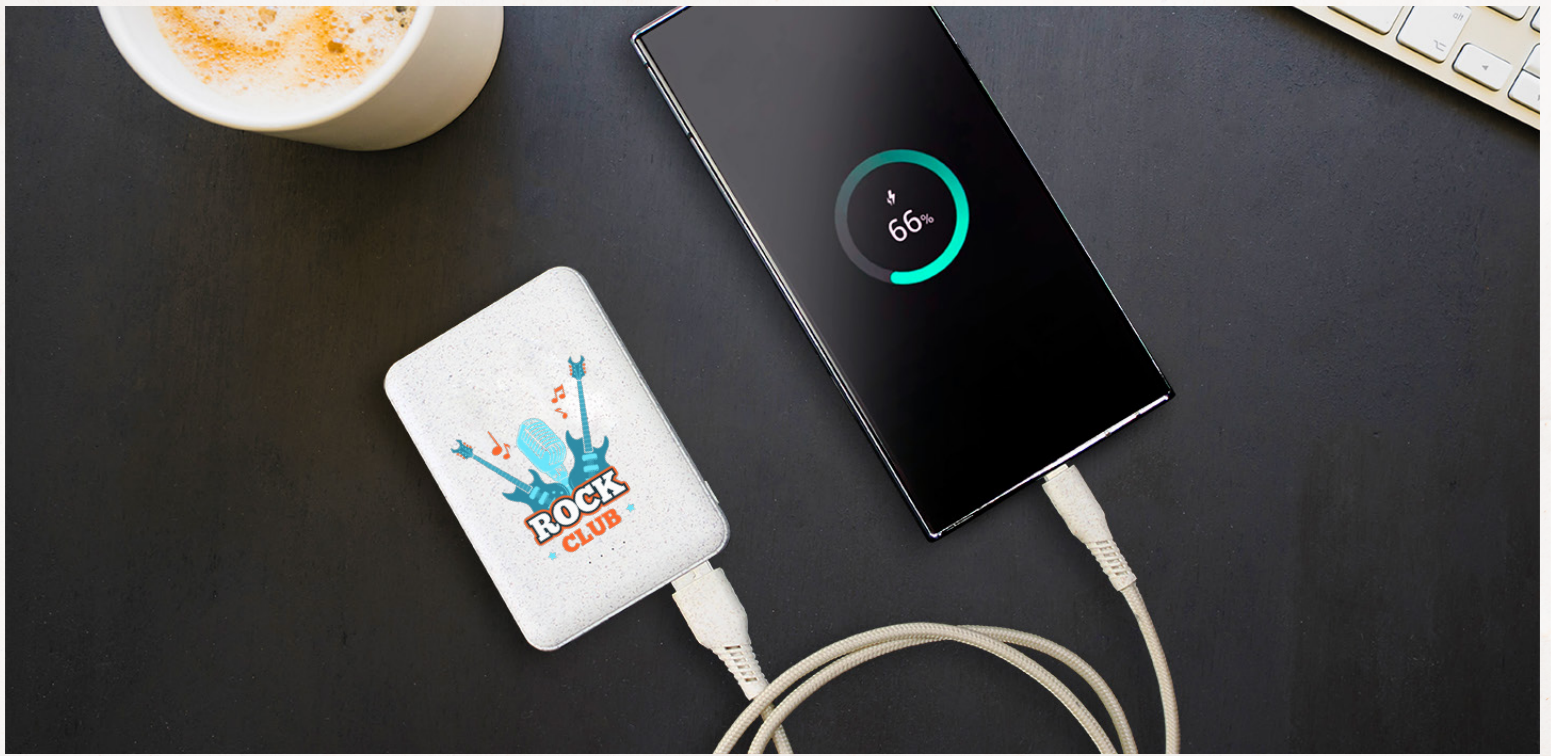

The Tuba 360° is a motion tracking device by Xoopar. The MA80 grips your phone, and holds it steady while the face tracker moves with you. It has an ultra fast tracking response time, so you won't miss a beat. Hand gestures allow you to start or stop the tracking response. Made from biodegradable wheat straw, this smartphone stand was made with the environment in mind.