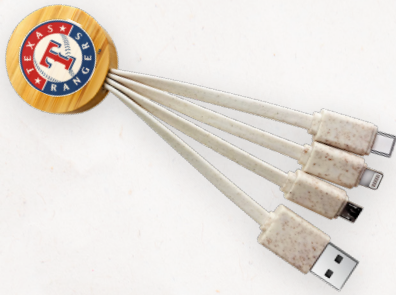

Eco Friendly Multi-use Charging Cable

Made with recycled, biodegradable wheat plastic and natural renewable bamboo. This multi-cable connector will keep all your mobile devices talking, featuring a micro or a mini usb and an expansion port to use with your Apple® Lightning® Charging Cable.