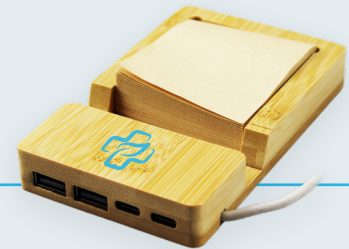

TYPE-C BAMBOO USB HUB WITH STAND

This all-in-one solution for device management and eco-friendly style is crafted from sustainable bamboo. It features 4 ports, including two USB 2.0 and two Type-C ports, and serves as both a phone stand and a sticky note holder. The bamboo housing supports eco-friendly living while bringing a touch of nature to your workspace.

#HU320