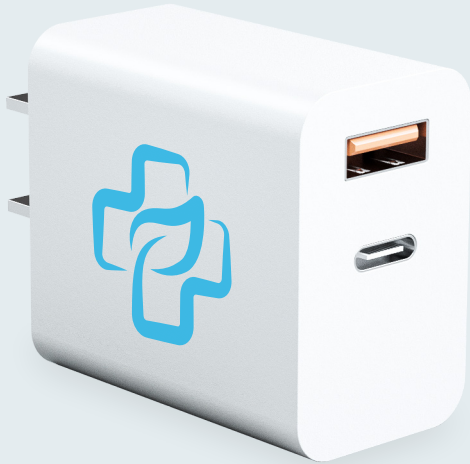

SMART OFFICE

**MAGNETIC
CABLE CLIPS** ● ●

#CH13

Designed with versatility in mind, our clips are compatible with various surfaces. From desks and night-stands to walls and car interiors. Installation is a breeze, simply peel off the reusable adhesive backing and stick the clips wherever you desire.

FAST USB-C WALL CHARGER

#CH30

Ready to fast charge your devices with 30W of power it can charge your mobile devices up to 50% in only 30 minutes. It also includes a USB port as well as a Type-C port so you can fast charge two devices. The fast charge feature is compatible with both iPhone and Android devices.