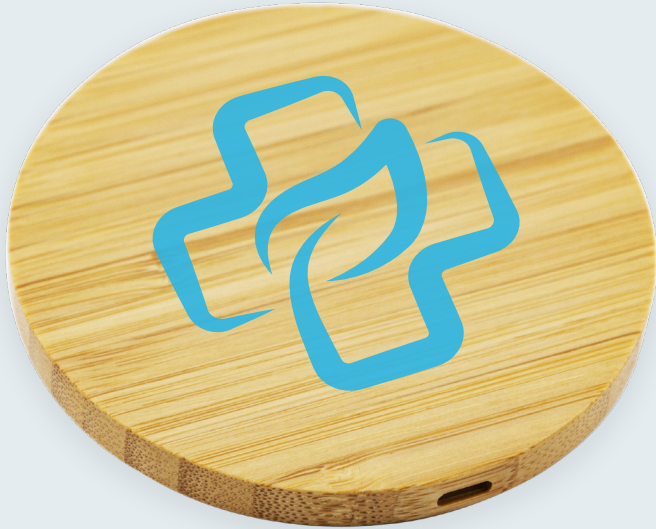

DUAL TYPE-C BAMBOO CHARGING CABLE

#CA52

DUAL TYPE-C BAMBOO CHARGING CABLE

#CA52

BAMBOO WIRELESS CHARGER

#WC05

Featuring 10-watt charging power, your phone will be charged and ready to go in no time. This wireless charger is made of bamboo so while not only being ahead of the tech game you can also show your love for the environment.