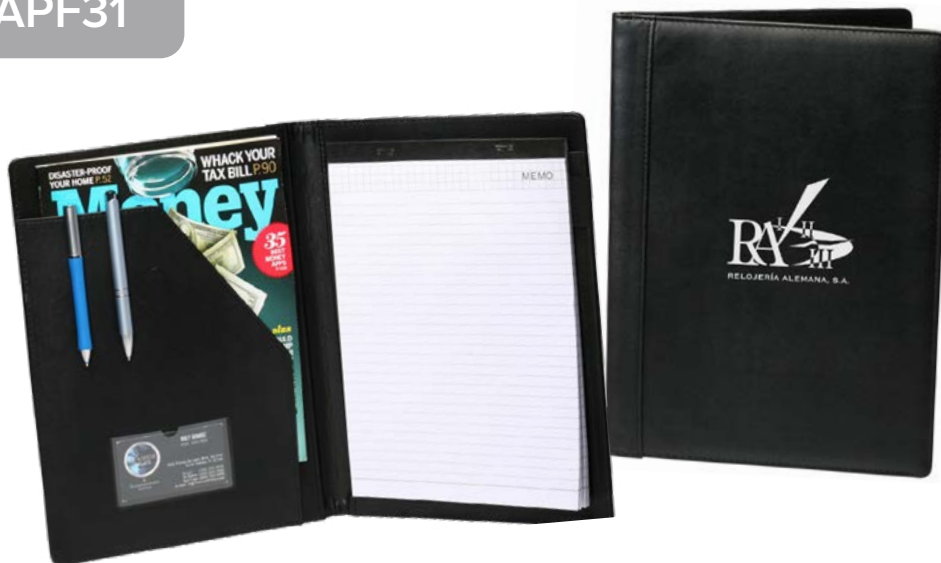

AS LOW AS \$4.99

APF31

COLORS

JUNIOR PORTFOLIOS WITH POCKET

AS LOW AS

\$6.59

APF54

PRESTIGE BLACK LEATHER PORTFOLIOS