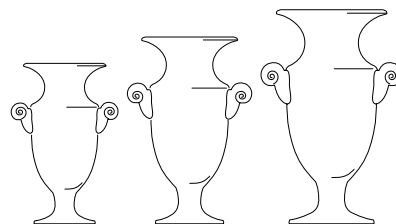

Olympia Cup

- classic handcrafted non-lead crystal
- scrolled handle detail

item #:	#07-200S	#07-200M	#07-200L
dimensions:	9¼"h x 6"w	11"h x 7"w	12½"h x 8"w
etch area:	2"h x 2"w	2½"h x 2¼"w	2½"h x 2¾"w
1-9	$108	$133	$158
10-24	$103	$127	$150
25+	$98	$120	$142

3C