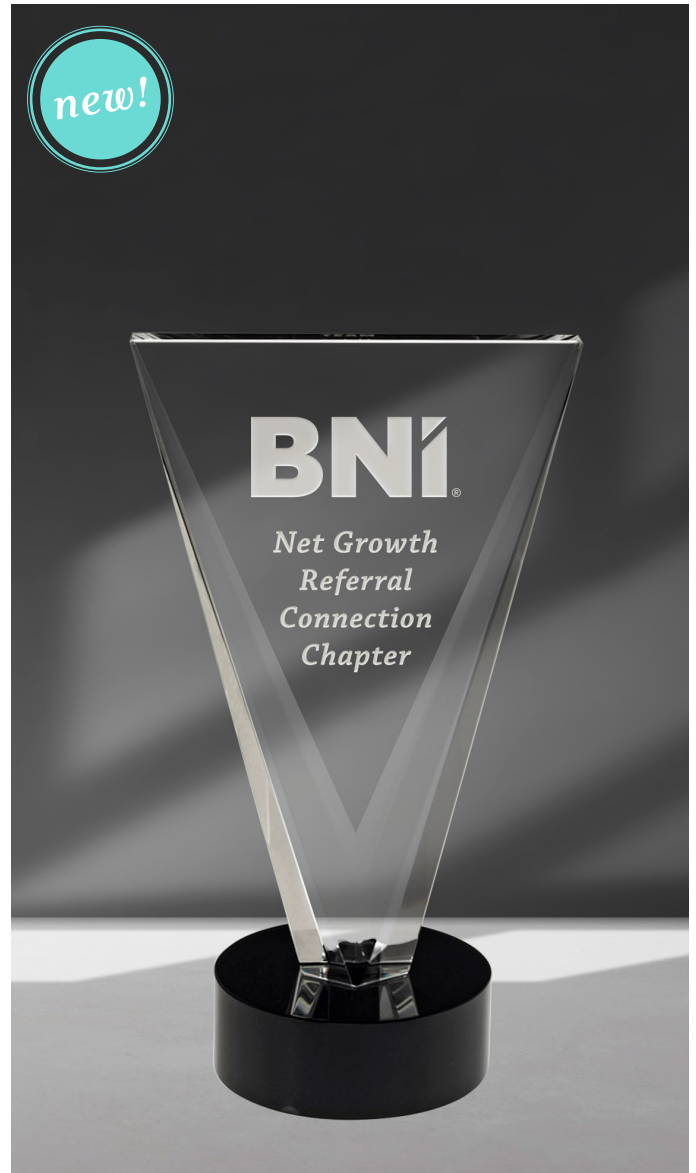

3C

Luminous Wave Award

- unique crystal award with light blue crystal wave accent
- attached black base
- large etching area
- packaged in an attractive presentation box

item #:	#12-OCLW07	#12-OCLW08	#12-OCLW09
dimensions:	7½"h x 5½"w x 3"d	8½"h x 5½"w x 3"d	9½"h x 5½"w x 3"d
etch area:	3½"h x 3¼"w	3¾"h x 3¼"w	4¼"h x 3¼"w
1-11	\$165	\$175	\$185
12-24	\$157	\$166	\$175
25+	\$135	\$157	\$165