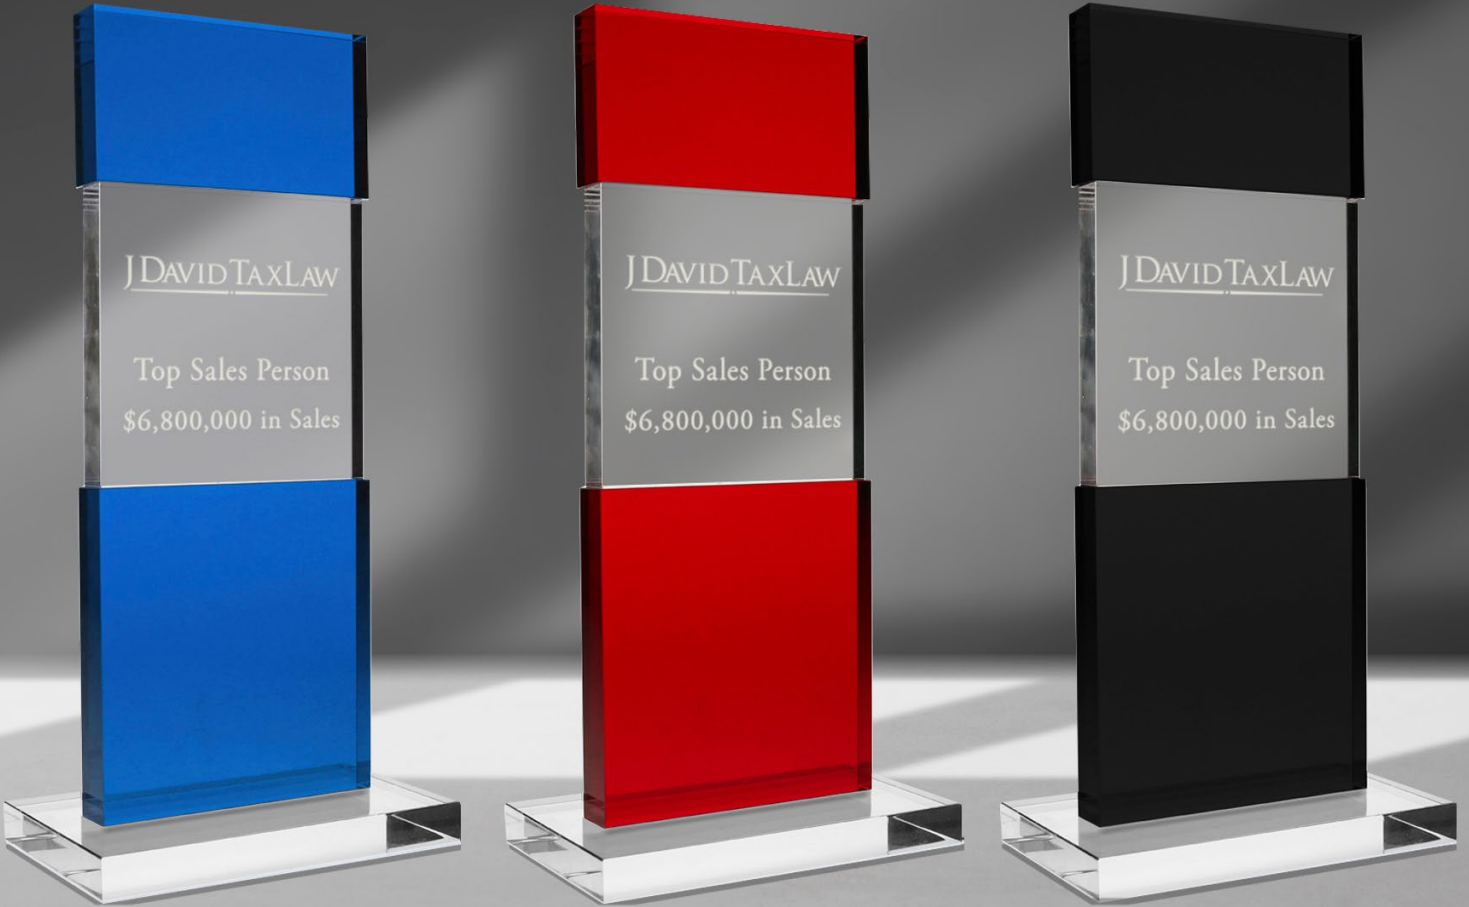

3C

Tiered Post Award

- clear crystal award with layers of blue, red, or black crystal
- attached clear optical crystal base
- packaged in an attractive presentation box

	BLUE		RED		BLACK	
item #:	#04-C1903S	#04-C1903L	#04-C1901S	#04-C1901L	#04-C1902S	#04-C1902L
dimensions:	8½"h x 4"w x 2¼"d	10½"h x 5"w	8½"h x 4"w x 2¼"d	10½"h x 5"w	8½"h x 4"w x 2¼"d	10½"h x 5"w
engrave area:	2½"h x 2½"w	3¼"h x 3"w	2½"h x 2½"w	3¼"h x 3"w	2½"h x 2½"w	3¼"h x 3"w
1-11	\$95	\$110	\$125	\$142	\$92	\$110
12-24	\$90	\$105	\$119	\$135	\$87	\$105
25+	\$85	\$99	\$113	\$127	\$83	\$99