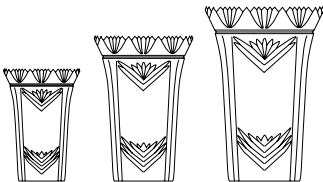

3C

Tralee Trophy Cup

- exquisite 30% full lead Irish crystal
- brilliant hand cutting
- California residents, see Prop 65 warning, pg. 196

item #:	#13-024S	#13-024M	#13-024L
dimensions:	12"h x 8"w	13½"h x 8½"w	15"h x 9¾"w
etch area:	2"h x 2¼"w	2½"h x 2½"w	2¾"h x 2¾"w
1-4	\$2085	\$2500	\$3915
5-11	\$1980	\$2375	\$3720
12+	\$1875	\$2250	\$3525

3C

Setup charges and deep etching included in price*

Gallagher Trophy Vase

- exquisite 30% full lead Irish crystal
- brilliant hand cutting
- California residents, see Prop 65 warning, pg. 196

item #:	#13-007S	#13-007M	#13-007L
dimensions:	7"h x 5"w	9"h x 6"w	11"h x 7"w
etch area:	1¾"h x 1¾"w	2¼"h x 2"w	2½"h x 2¼"w
1-4	\$490	\$705	\$1000
5-11	\$465	\$670	\$950
12+	\$440	\$635	\$900

3C

Donegal Trophy Vase

- exquisite 30% full lead Irish crystal
- brilliant hand cutting
- California residents, see Prop 65 warning, pg. 196

item #:	#13-001S	#13-001M	#13-001L
dimensions:	7"h x 3¾"sq	9"h x 5"sq	11"h x 6¼"sq
etch area:	2"h x 1¼"w	2½"h x 1½"w	2¾"h x 1¾"w
1-4	\$490	\$705	\$1000
5-11	\$465	\$670	\$950
12+	\$440	\$635	\$900