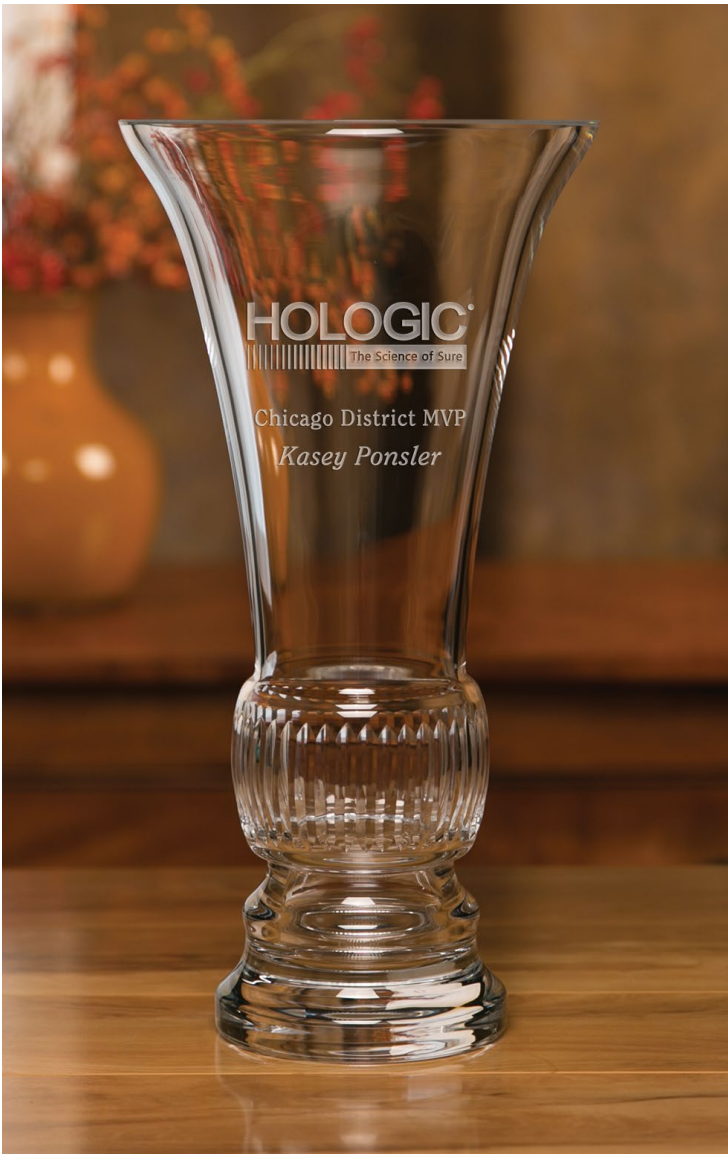

Exmoor Trophy

- handcrafted non-lead crystal
- hand cut detailing
- tall and impressive

item #:	#07-458S	#07-458M	#07-458L
dimensions:	10½"h x 5"w	12"h x 6"w	13¾"h x 7"w
etch area:	2"h x 2"w	2½"h x 2½"w	2¾"h x 2¾"w
1-11	$108	$142	$183
12-49	$103	$135	$174
50+	$98	$128	$165

3C

Sullivan Trophy Vase

- handblown non-lead crystal
- hand cut and polished

item #:	#07-140S	#07-140M	#07-140L
dimensions:	9½"h x 5"w	11"h x 5¾"w	12½"h x 7"w
etch area:	1¾"h x 1¾"w	2½"h x 2½"w	2¾"h x 2¾"w
1-9	$133	$167	$200
10-24	$127	$158	$190
25+	$120	$150	$180

3C