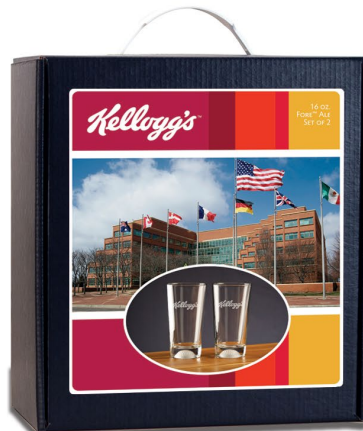

STERLING
CUT GLASS

Custom Label Glassware Packaging

THE PERFECT GIFT FOR ALL OCCASIONS

easy to order:

SELECT YOUR GLASS | CHOOSE YOUR LABEL STYLE | SUBMIT LOGO & COPY

- Full selection of custom-etched barware and stemware in sets of 2
- Limited styles available in sets of 4!*
- Full color label in your choice of 4 styles, picturing your logo, text and event*
- Stackable box with pop-up handle

select a barware or stemware style:

For 18-49 sets, add $3.75 (g)/set to set list price

For 50-149 sets, add $3.25 (g)/set to set list price

For 150+ sets, add $2.75 (g)/set to set list price

*Certain items not available

*PMS/Spot Color matching not available on labels

To view our entire collection of products available with custom label glassware packaging, visit www.sterlingcutglassawards.com