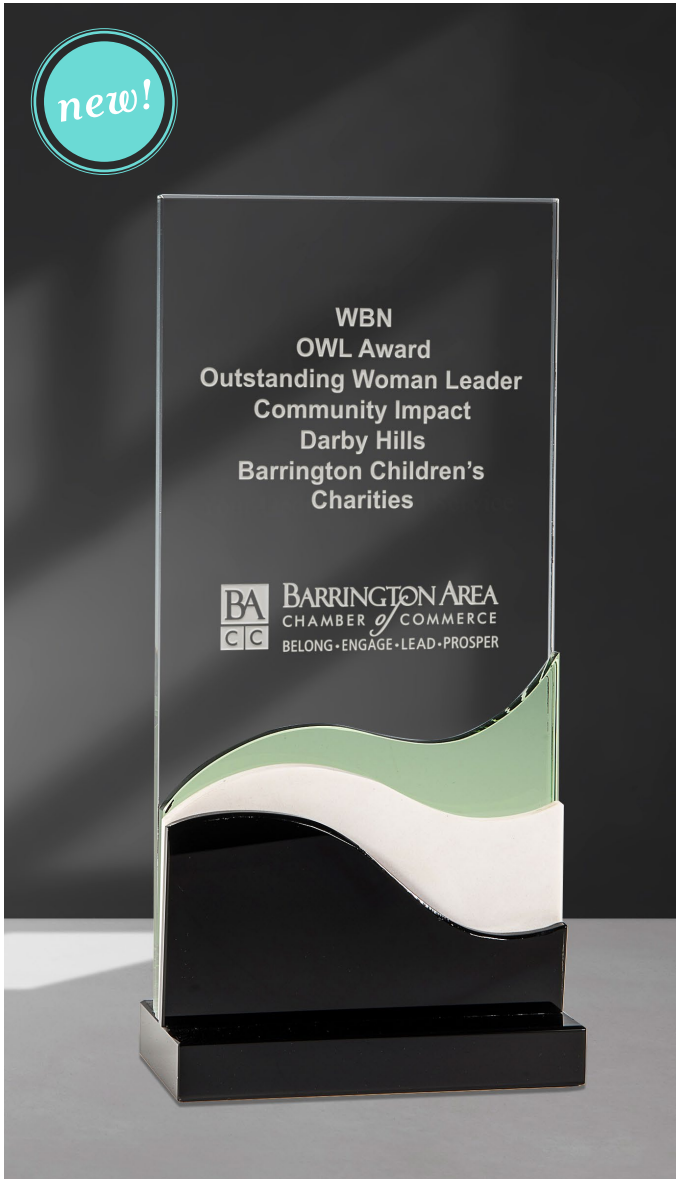

Heva Award

- clear optical crystal with gree, white & black accents
- attached black optical crystal base
- large etch area available
- packaged in an attractive presentation box

item #: #10-NHEV408

dimensions: 8½"h x 4"w

etch area: 4¼"h x 3½"w

1-5 $210

6-11 $200

12+ $195

3C