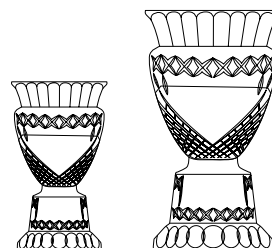

Honors Pedestal Trophy

- 24% full lead crystal; hand cut and polished
- etching on top and base included
- large oversized tour-caliber trophy
- small serves as replica cup or stand-alone
- California residents, see Prop 65 warning, pg. 196

item #:	#28-047S	#28-047L
dimensions:	13"h x 7½"w	18½"h x 10¾"w
etch area:	1¾"h x 2½"w; base 1½"h x 2"w	2½"h x 3½"w; base 2¼"h x 3"w
1-4	$490	$875
5-11	$465	$830
12+	$440	$785