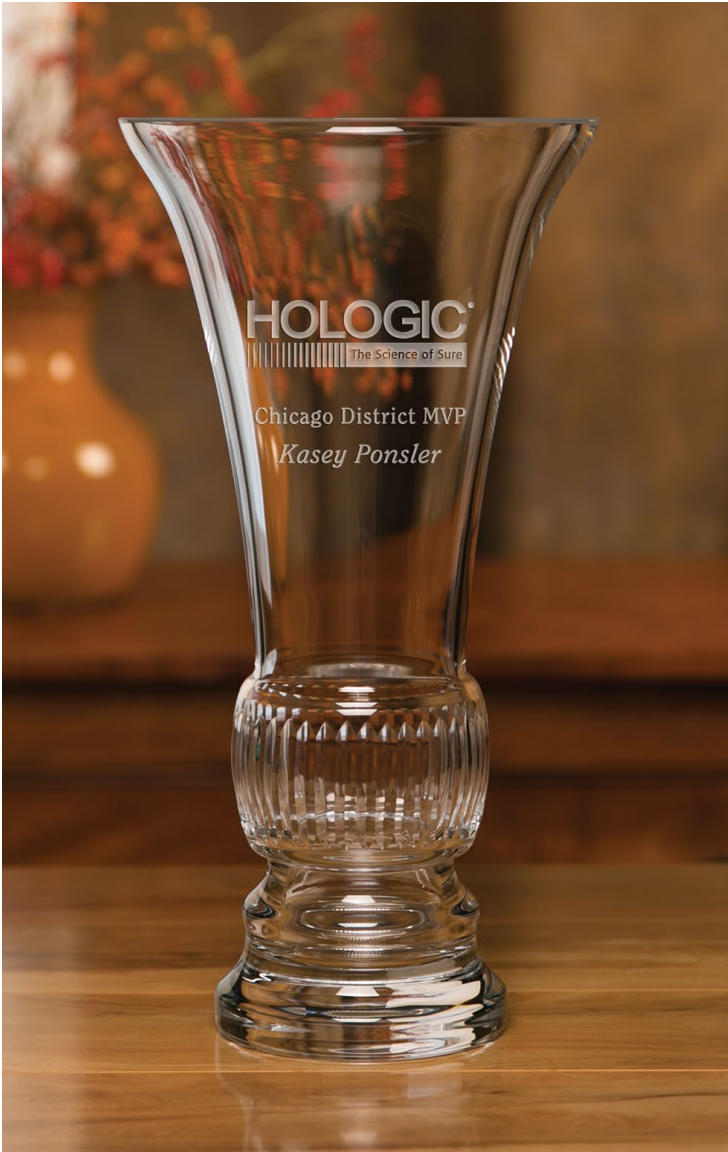

Exmoor Trophy

- handcrafted non-lead crystal
- hand cut detailing
- tall and impressive

item #:	#07-458S	#07-458M	#07-458L
dimensions:	10½"h x 5"w	12"h x 6"w	13¾"h x 7"w
etch area:	2"h x 2"w	2½"h x 2½"w	2¾"h x 2¾"w
1-11	$108	$142	$183
12-49	$103	$135	$174
50+	$98	$128	$165

3C

Sullivan Trophy Vase

- handblown non-lead crystal
- hand cut and polished

item #:	#07-140S	#07-140M	#07-140L
dimensions:	9½"h x 5"w	11"h x 5¾"w	12½"h x 7"w
etch area:	1¾"h x 1¾"w	2½"h x 2½"w	2¾"h x 2¾"w
1-9	$133	$167	$200
10-24	$127	$158	$190
25+	$120	$150	$180

3C