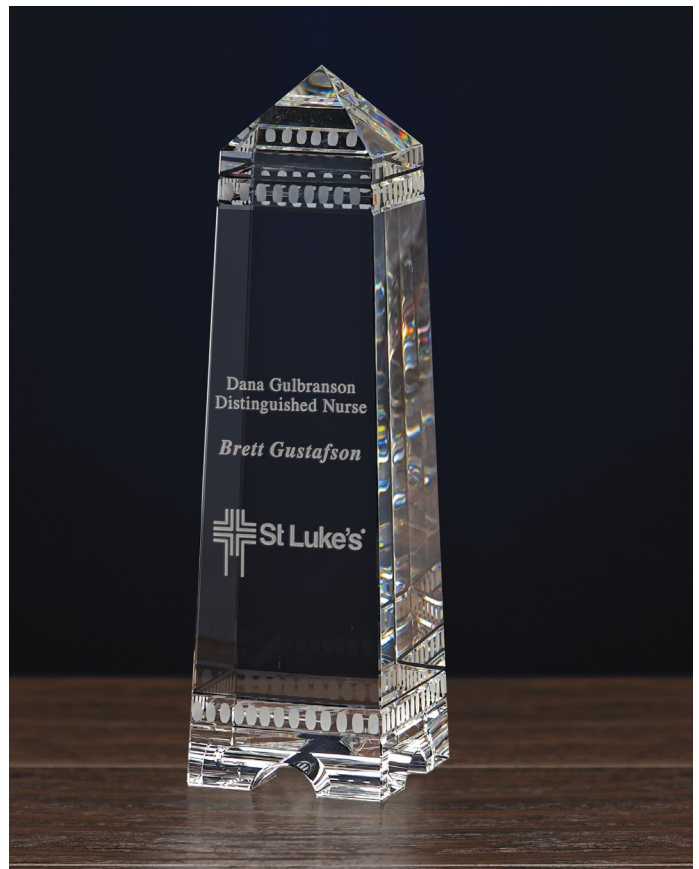

Classic Obelisk Award

- optical crystal with horizontal mitre cut
- etching above and below cut included

item #:	#10-408S	#10-408M	#10-408L
dimensions:	8"h x 2½"sq	10"h x 2¾"sq	12"h x 3"sq
etch area:	1½"h x 1½"w base 1¼"h x 1¾"w	1½"h x 1½"w base 1½"h x 1½"w	1½"h x 1½"w base 2"h x 1½"w
1-11	$133	$167	$215
12-24	$127	$158	$205
25+	$120	$150	$195

3C

Parthenon Obelisk

- dramatic, extra thick optical crystal
- decorative border cuts at top and bottom
- distinctive notched base

item #:	#10-057S	#10-057M	#10-057L
dimensions:	6"h x 3"w	8"h x 3"w	10"h x 3"w
etch area:	2¼"h x 1¾"w	3"h x 1¾"w	4"h x 1¾"w
1-5	$175	$208	$275
6-11	$166	$198	$260
12+	$157	$188	$245

3C