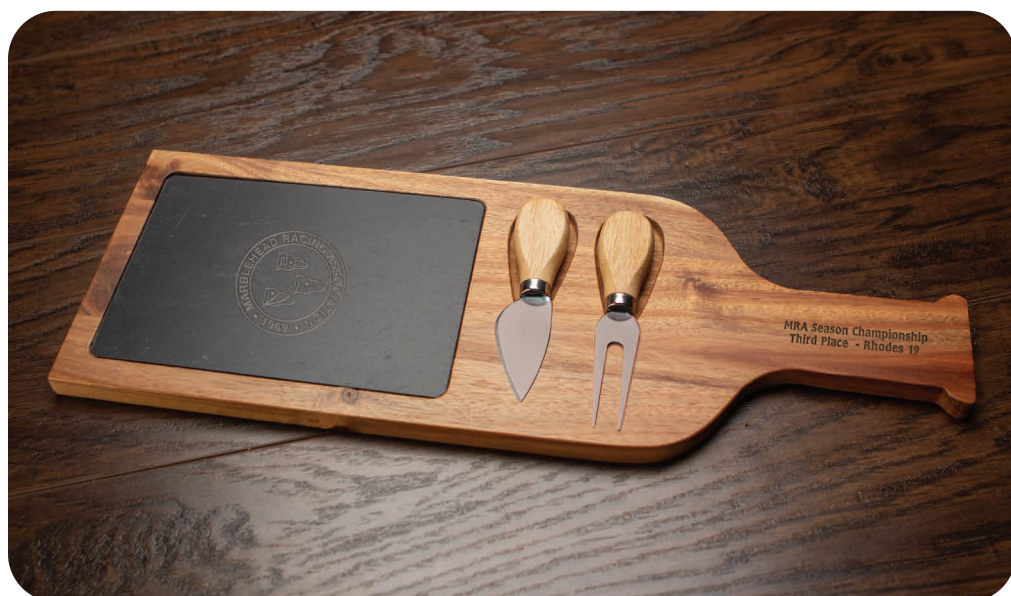

Bistro Cheese Board

- acacia wood board, slate insert
- utensils included
- etching on slate and board included

ITEM: **68-026**

DIMENSIONS: 17½" x 6"h

1¼"h x 2½"w (handle);

2½"h x 3"w (slate)

\$67.50c

Solace Tray

- acacia wood

ITEM: **90-007**

DIMENSIONS: 9¾"L x 5¾"h x ¾"

ETCH AREA: 4"w x 2½"h

\$22.50c

Pairs perfectly with bar glasses

Doyle Poker Set

- brown leatherette
- includes full poker set