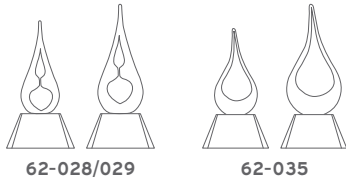

Neptune Teardrop Award

- handblown Bohemian art crystal
- attached crystal base, specify black or clear

ITEM #:	SIZE:	S	L
#62-028 Violet	DIMENSIONS:	8½"h x 3½"w	10"h x 4"w
#62-029 Blue	ETCH AREA:	1½"h x 2"w	1½"h x 2¼"w
	1-11	$183.33	$233.33
	12-24	$174.17	$221.67
	25+	$165.00	$210.00

3C

Tiberius Award

ITEM #:	#62-035S	#62-035L
DIMENSIONS:	7"h x 3½"w	9¼"h x 4"w
ETCH AREA:	1½"h x 2"w	1½"h x 2¼"w

1-11	$175.00	$225.00
12-24	$166.25	$213.75
25+	$157.50	$202.50

3C