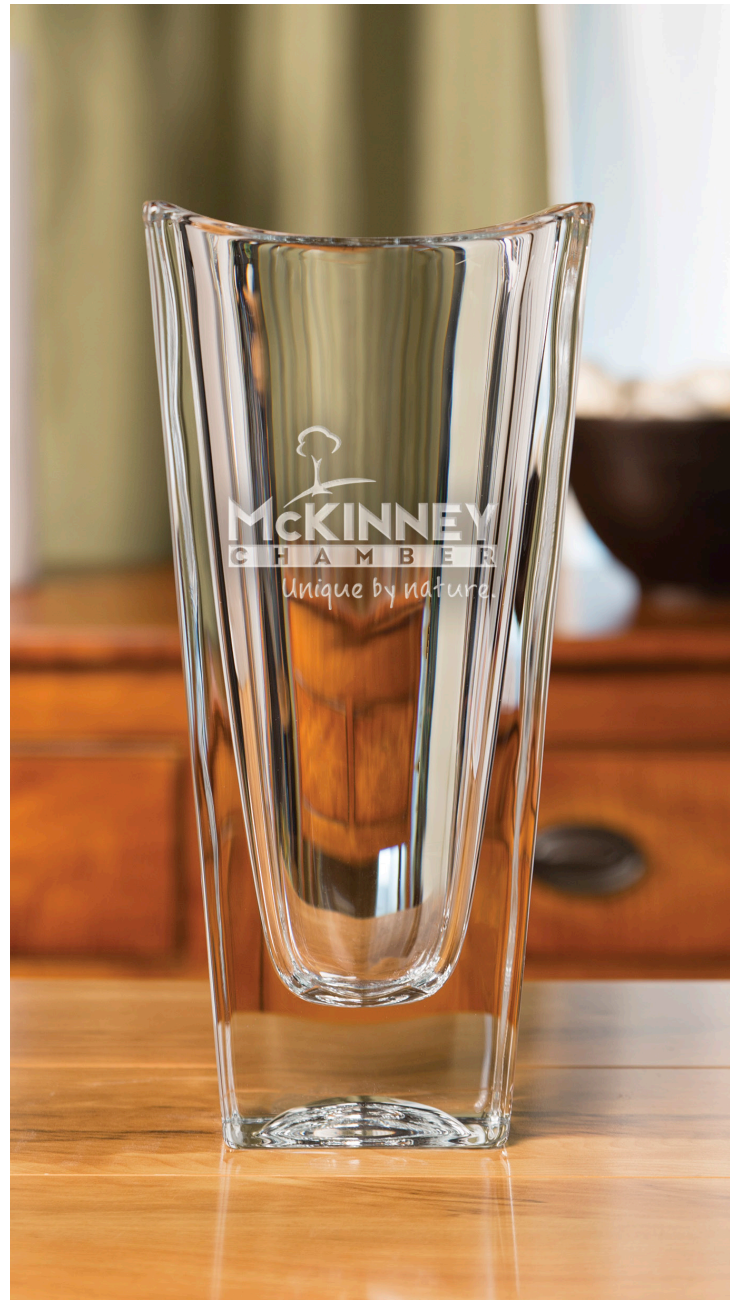

Reflection Vase

- handblown crystal glass
- elegant flared rectangle shape

ITEM #:	#25-002S	#25-002L
DIMENSIONS:	10"h × 5"w × 3"d	12"h × 5½"w × 3½"d
ETCH AREA:	3¼"h × 2¾"w	3½"h × 3"w
1-9	$108.33	$125.00
10-24	$102.92	$118.75
25+	$97.50	$112.50

3C