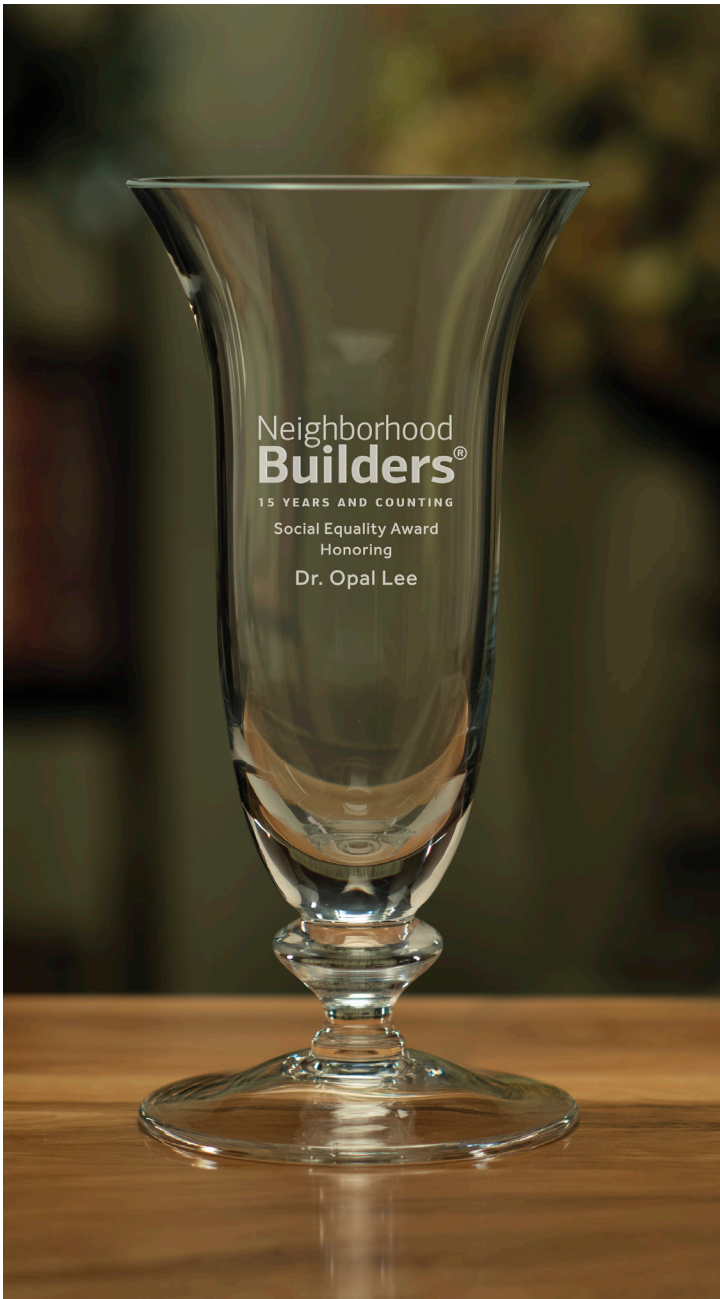

Phoenix Trophy Vase

- handblown crystal glass
- contemporary styling

ITEM #:	#07-005S	#07-005M	#07-005L
DIMENSIONS:	8"h x 3¾"w	10"h x 4¾"w	12"h x 5¾"w
ETCH AREA:	2"h x 1½"w	2¾"h x 1¾"w	3½"h x 2¼"w
1-11	$75.00	$91.67	$108.33
12-49	$71.25	$87.08	$102.92
50+	$67.50	$82.50	$97.50

3C