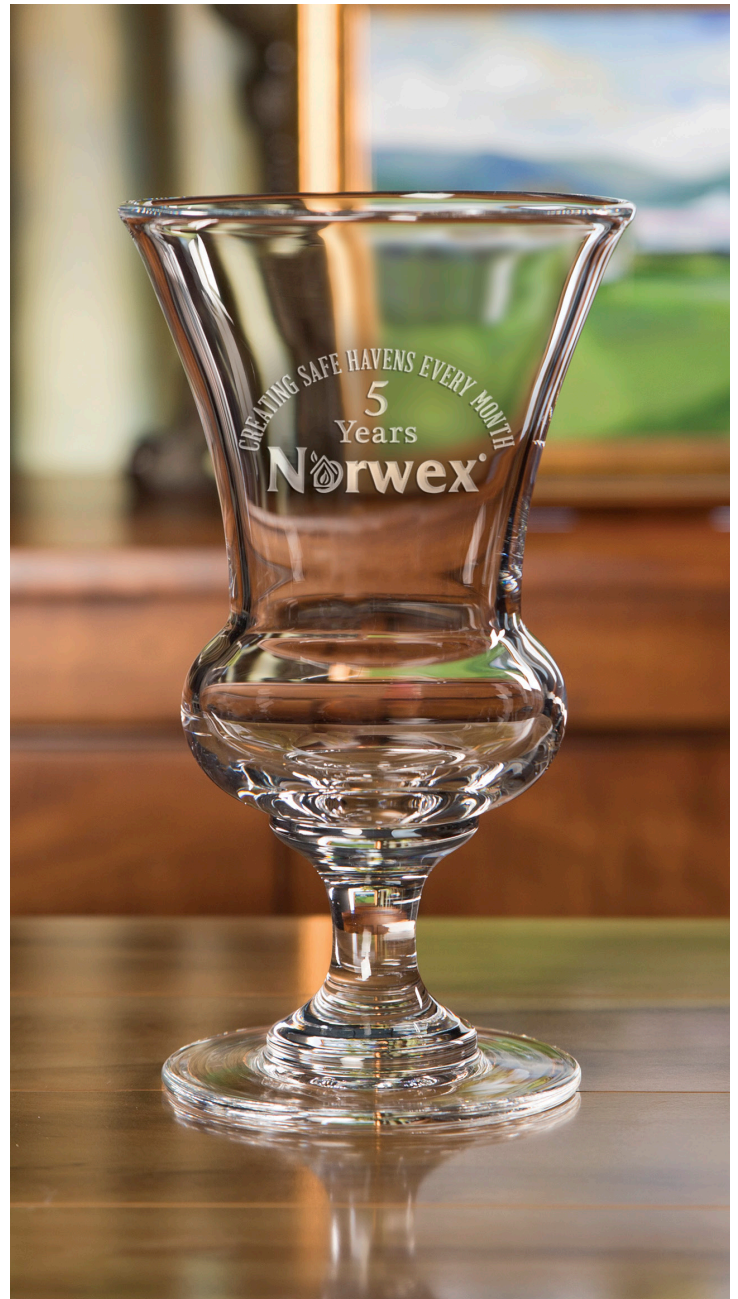

Lancaster Trophy

- handblown crystal glass
- traditional Scottish thistle shape

ITEM #:	#07-238M	#07-238L
DIMENSIONS:	9½"h x 5¾"w	11½"h x 6½"w
ETCH AREA:	2"h x 1¾"w	2½"h x 2"w
1-11	$108.33	$133.33
12-49	$102.92	$126.67
50+	$97.50	$120.00

3C