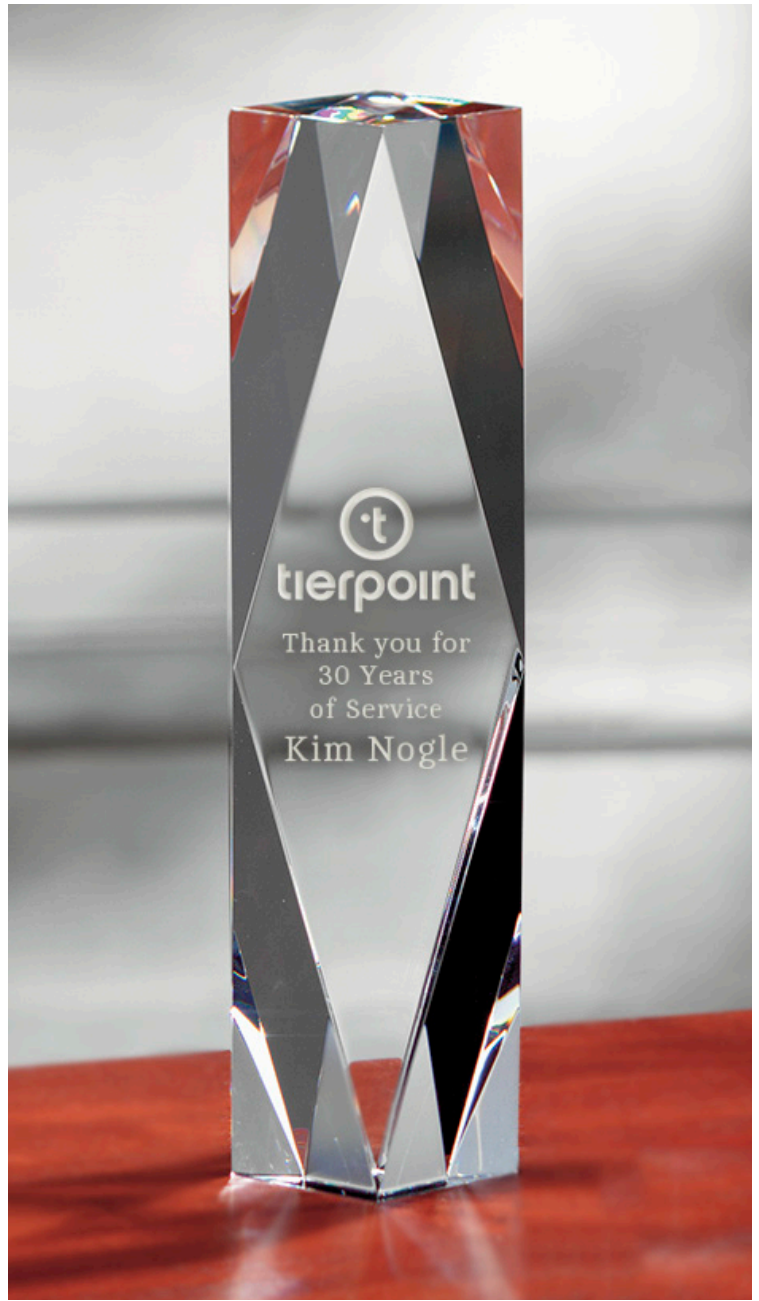

Vetri Award

- clear optical crystal; cobalt blue peak
- stand-alone heavy-weight design
- packaged in an attractive presentation box

ITEM #:	#10-NVI27BL	#10-NVI29BL	#10-NVI31BL
DIMENSIONS:	7"h x 2"w	9"h x 2¾"w	11"h x 3¼"w
ETCH AREA:	4"h x 1½"w	6"h x 2"w	7"h x 2½"w
1-5	$160.00	$215.00	$295.00
6-11	$152.00	$204.00	$280.00
12+	$144.00	$194.00	$266.00

3C

Prestige Award

- optical crystal
- stand-alone, towering award
- tall diamond shaped etch area
- packaged in an attractive presentation box

ITEM #:	#10-CPG08	#10-CPG10	#10-CPG12
DIMENSIONS:	7¾"h x 2½"sq	9¾"h x 2½"sq	11¾"h x 2½"sq
ETCH AREA:	5"h x 2¼"w	6"h x 2¼"w	7"h x 2¼"w
1-11	$165.00	$185.00	$205.00
12-24	$157.00	$176.00	$195.00
25+	$149.00	$167.00	$185.00

3C