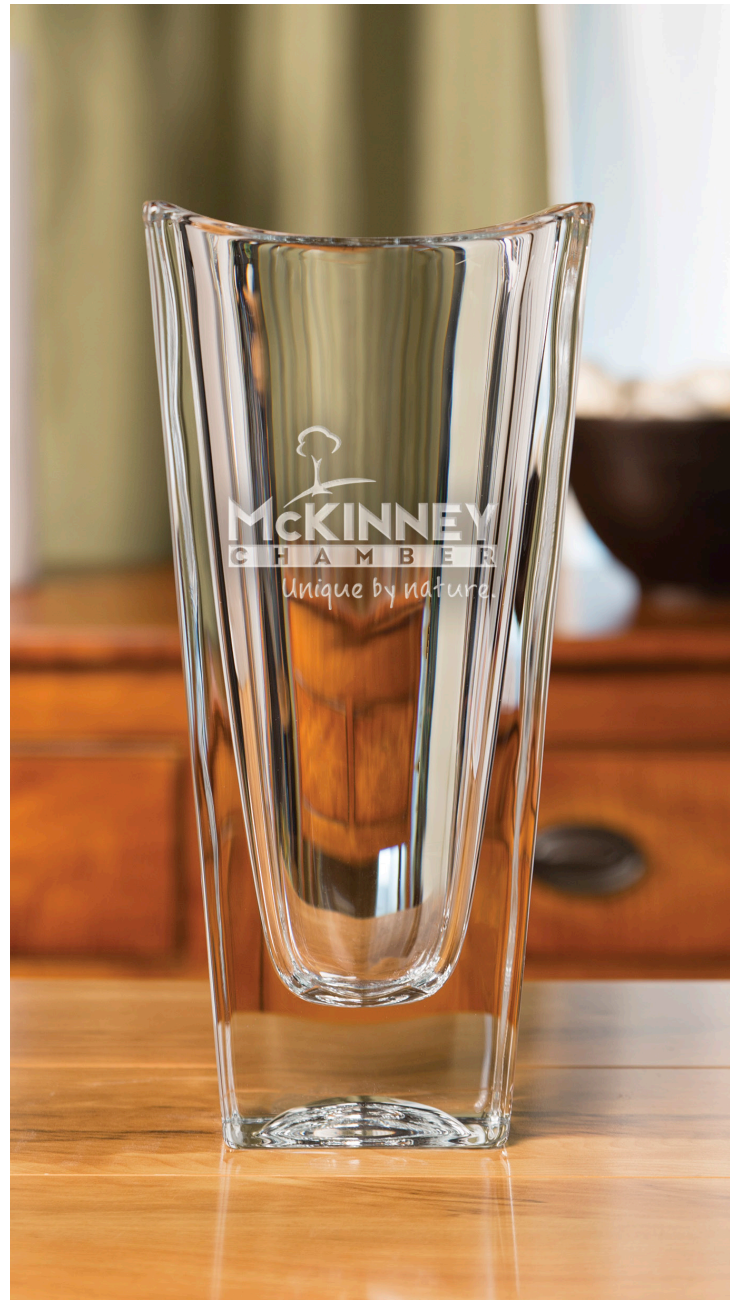

3C

Reflection Vase

- handblown crystal glass
- elegant flared rectangle shape

ITEM #:	#25-002S	#25-002L
DIMENSIONS:	10"h × 5"w × 3"d	12"h × 5½"w × 3½"d
ETCH AREA:	3¼"h × 2¾"w	3½"h × 3"w
1-9	\$108.33	\$125.00
10-24	\$102.92	\$118.75
25+	\$97.50	\$112.50