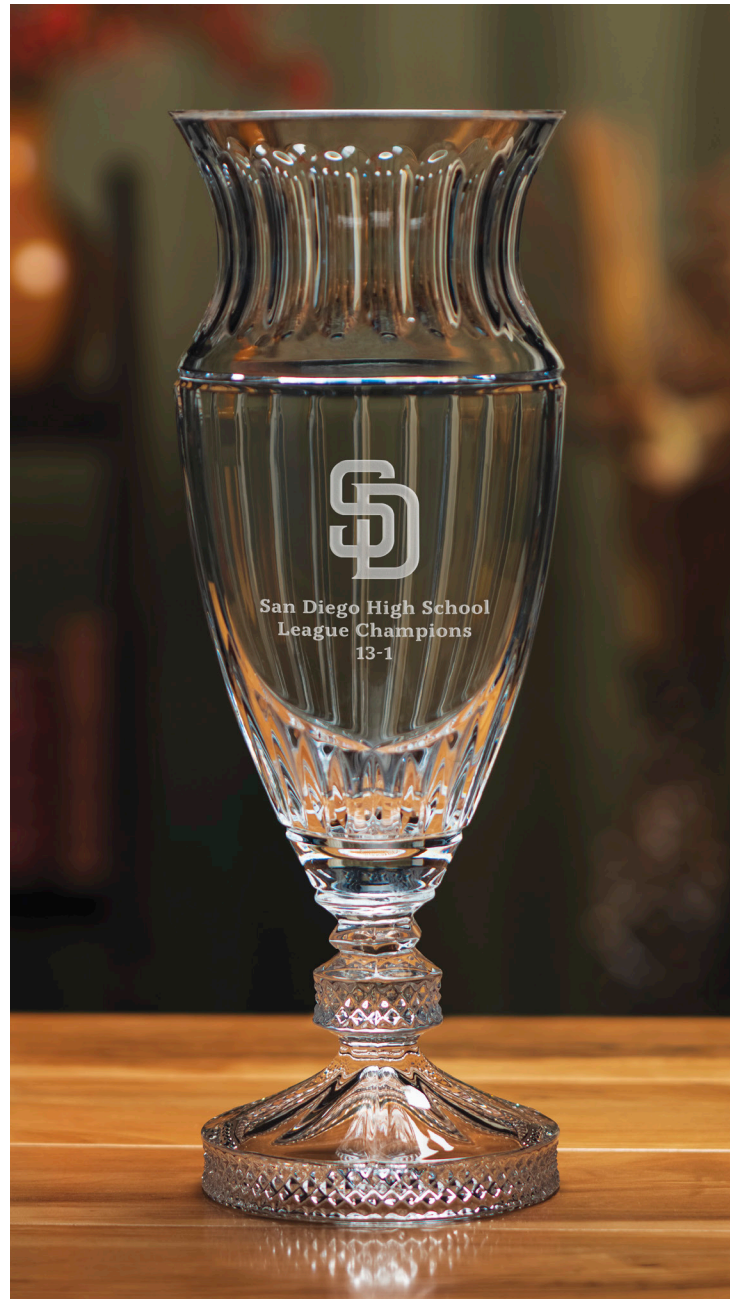

Arcadia Trophy

- lead crystal
- handcut and polished

ITEM #:	#22-001S	#22-001M	#22-001L
DIMENSIONS:	11¾"h x 4¼"w	13¾"h x 5"w	15¾"h x 6"w
ETCH AREA:	2¼"h x 1½"w	2½"h x 1¾"w	2¾"h x 2"w
1-4	$333.33	$416.67	$500.00
5-11	$316.67	$395.83	$475.00
12+	$300.00	$375.00	$450.00

3C