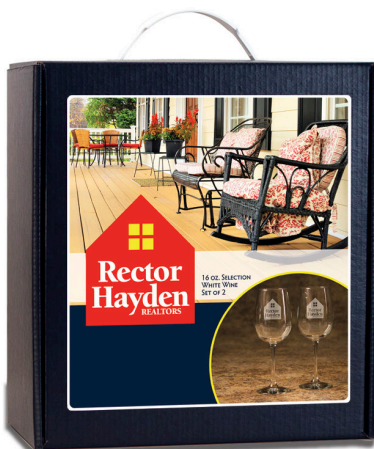

Custom Label Glassware Packaging

THE PERFECT GIFT FOR ALL OCCASIONS

Easy to Order:

Select your glass | Choose your style | Submit logo & copy

- Wide selection available in sets of 2
- Limited selection available in sets of 4*
- Some items not available for carryout
- Full color label in your choice of 4 styles, picturing your logo, text and event**
- Stackable box with pop-up handle

select a barware or stemware style:

*For 12-99 sets, add $4.25 (g)/set to set list price
For 100-249 sets, add $3.75 (g)/set to set list price
For 250+ sets, add $3.10 (g)/set to set list price*

*certain items unavailable

**PMS/Spot Color matching unavailable on labels

To view our entire collection of products available with custom label glassware packaging, visit www.sterlingcutglassawards.com