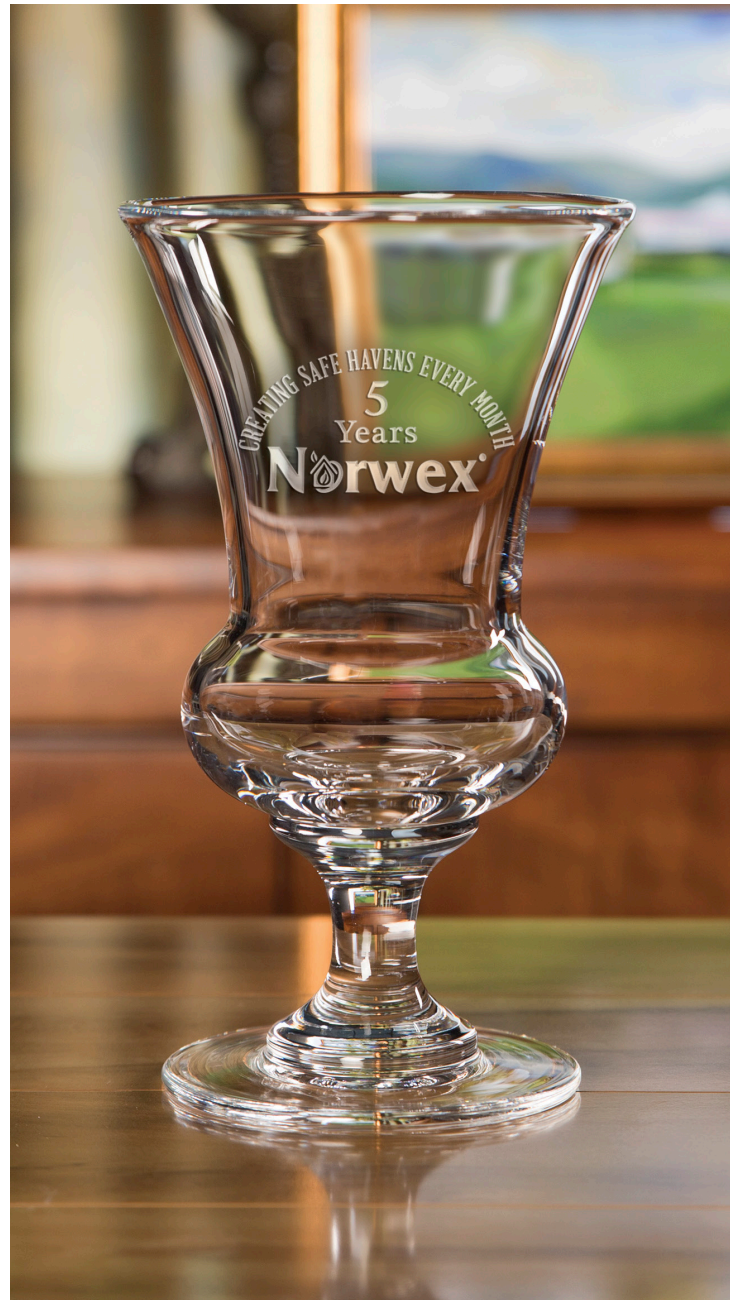

Lancaster Trophy

- handblown crystal glass
- traditional Scottish thistle shape

ITEM #:	#07-238M	#07-238L
DIMENSIONS:	9½"h x 5¾"w	11½"h x 6½"w
ETCH AREA:	2"h x 1¾"w	2½"h x 2"w
1-11	$108.33	$133.33
12-49	$102.92	$126.67
50+	$97.50	$120.00

3C