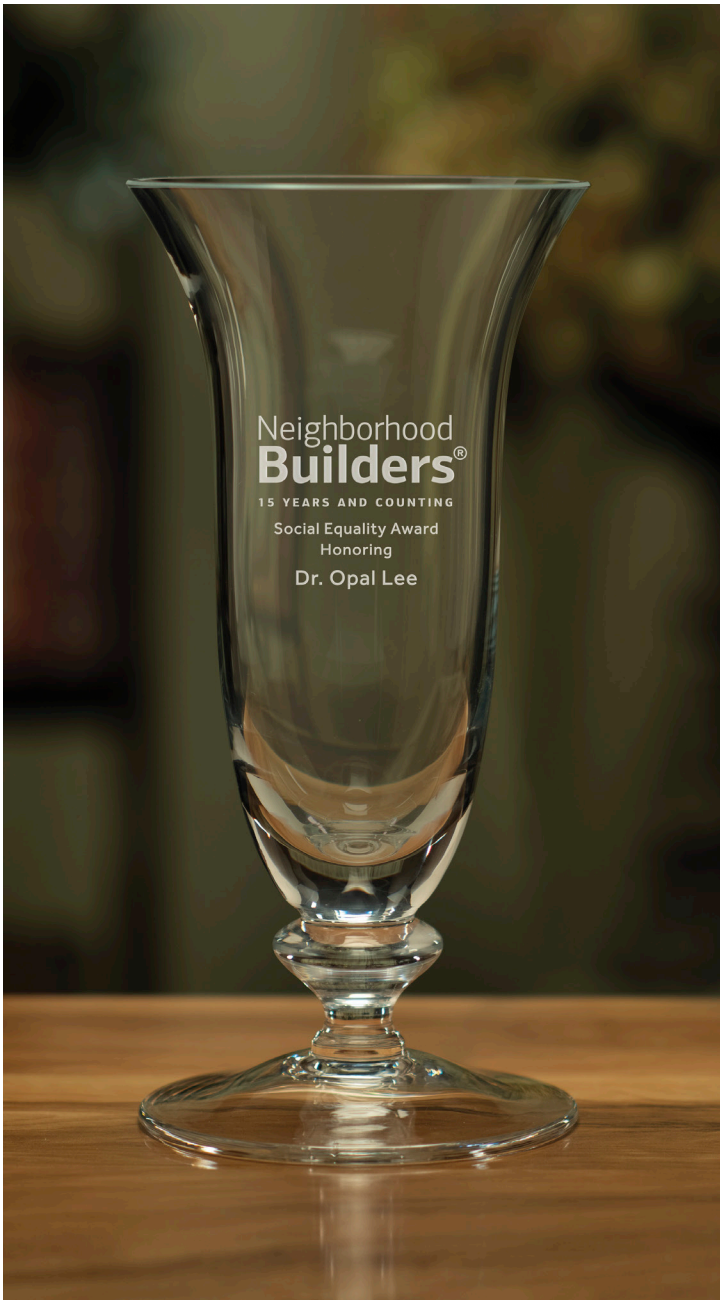

Phoenix Trophy Vase

- handblown crystal glass
- contemporary styling

ITEM #:	#07-005S	#07-005M	#07-005L
DIMENSIONS:	8"h x 3¾"w	10"h x 4¾"w	12"h x 5¾"w
ETCH AREA:	2"h x 1½"w	2¾"h x 1¾"w	3½"h x 2¼"w
1-11	$75.00	$91.67	$108.33
12-49	$71.25	$87.08	$102.92
50+	$67.50	$82.50	$97.50

3C