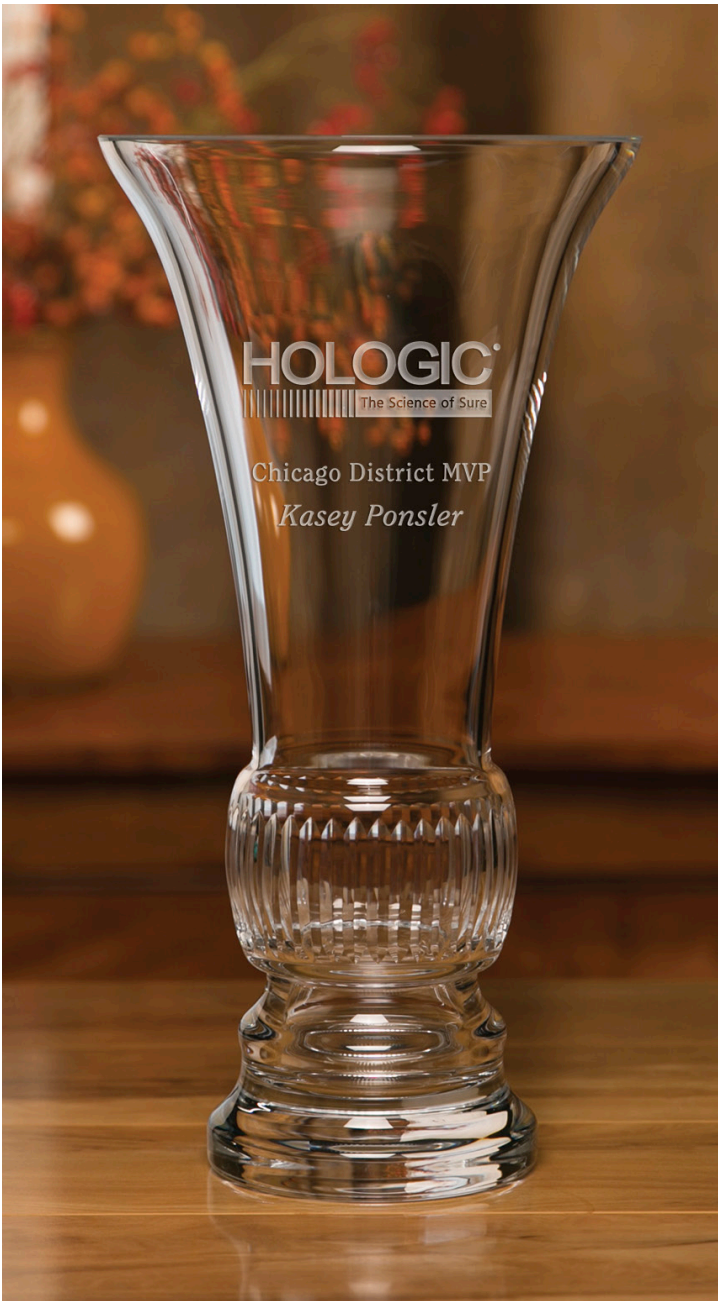

Exmoor Trophy

- handblown crystal glass
- handcut detailing

ITEM #:	#07-458S	#07-458M	#07-458L
DIMENSIONS:	10½"h x 5"w	12"h x 6"w	13¾"h x 7"w
ETCH AREA:	2"h x 2"w	2½"h x 2½"w	2¾"h x 2¾"w
1-11	$116.67	$150.00	$191.67
12-49	$110.83	$142.50	$182.08
50+	$105.00	$135.00	$172.50

3C

Nelson Trophy

- handblown crystal glass

ITEM #:	#07-344S	#07-344L
DIMENSIONS:	13"h x 4½"w	15"h x 5¼"w
ETCH AREA:	2"h x 1½"w	2½"h x 2"w
1-11	$83.33	$100.00
12-49	$79.17	$95.00
50+	$75.00	$90.00

3C