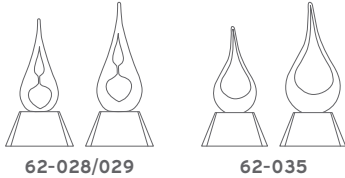

Neptune Teardrop Award

- handblown Bohemian art crystal
- attached crystal base, specify black or clear

ITEM #:	SIZE:	S	L
#62-028 Violet	DIMENSIONS:	8½"h x 3½"w	10"h x 4"w
#62-029 Blue	ETCH AREA:	1½"h x 2"w	1½"h x 2¼"w
	1-11	$183.33	$233.33
	12-24	$174.17	$221.67
	25+	$165.00	$210.00

3C

Tiberius Award

ITEM #:	#62-035S	#62-035L
DIMENSIONS:	7"h x 3½"w	9¼"h x 4"w
ETCH AREA:	1½"h x 2"w	1½"h x 2¼"w
1-11	$175.00	$225.00
12-24	$166.25	$213.75
25+	$157.50	$202.50

3C

62-028/029

62-035