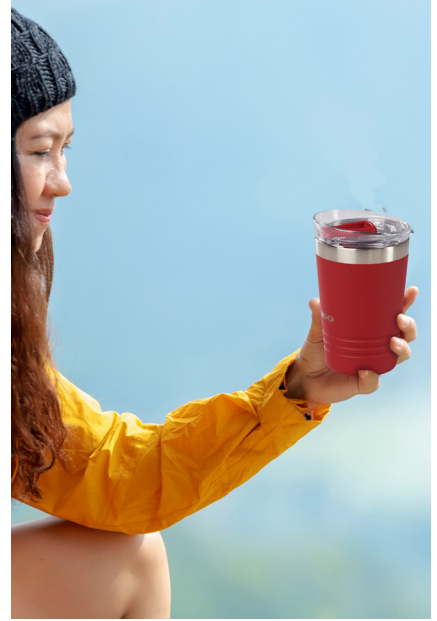

# IGLOO®

IGLOO® 36 OZ.  
VACUUM INSULATED  
**STAINLESS STEEL JUG**

CG2005 Pricing & Inventory

*New!*

*New!*

IGLOO® HALF GALLON  
VACUUM INSULATED  
**STAINLESS STEEL JUG**

CG2001 Pricing & Inventory