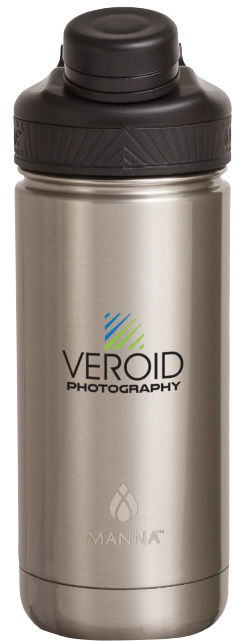

# MANNA™

MANNA™ CONVOY 64 OZ.  
DOUBLE WALL **STEEL** BOTTLE

CM2053 [Pricing & Inventory](#)

MANNA™ 64 OZ. STACK GROWLER

CM2040 [Pricing & Inventory](#)

MANNA™ 4L/1G TITAN  
VACUUM INSULATED **STEEL** BOTTLE

CM2044 [Pricing & Inventory](#)

MANNA™ 18 OZ. RANGER  
VACUUM INSULATED **STEEL** BOTTLE

CM2020

Pricing & Inventory

Patent Pending

Patent Pending

MANNA™ 40 OZ. RANGER  
VACUUM INSULATED **STEEL** BOTTLE

CM2024

Pricing & Inventory

MANNA™ 26 OZ. RANGER  
VACUUM INSULATED **STEEL** BOTTLE

CM2022 [Pricing & Inventory](#)

Patent Pending

Patent Pending

MANNA™ 26 OZ. RANGER  
**POWDER COATED** VACUUM INSULATED  
**STEEL** BOTTLE

Stainless Steel Lid

MANNA™ 20 OZ. RETRO VACUUM INSULATED **STEEL** BOTTLE

CM2014 [Pricing & Inventory](#)

MANNA™ 26 OZ. CONVOY  
VACUUM INSULATED **STEEL** BOTTLE

CM2051 [Pricing & Inventory](#)

*New!*

MANNA™ 40 OZ. CONVOY  
VACUUM INSULATED **STEEL** BOTTLE