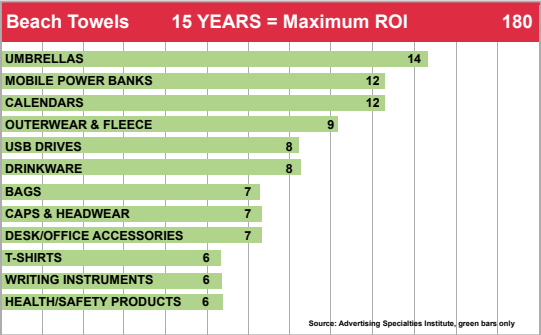

DID YOU KNOW...?

BEACH TOWELS ARE ONE OF THE FASTEST-GROWING PROMOTIONAL PRODUCTS ON THE PLANET.

Statistics prove the explosive popularity of beach towels:

- Beach Towel sales increased by 60% from 2018 to 2022 (Source: ESP)
- Beach Towels were among the Top 10 industry searches in 2022, reaching as high as the #5 position in June (Source: Sage)
- Beach towels are one of the longest lasting promotional products available, as cited in the chart below.

THANK EVERYONE... FOR A LIFETIME.

Companies recognize beach towels as the perfect employee retention gift for staff working at home or returning to the office - whether they're by the water or inland. They're also in demand for company stores, incentive and recognition programs, corporate gifts, and more.

Beach towels are one size fits all and have unisex appeal. Our research shows that the towels you buy now will last for years to come.

NUMBER OF MONTHS PEOPLE KEEP THEIR PROMOTIONAL PRODUCTS