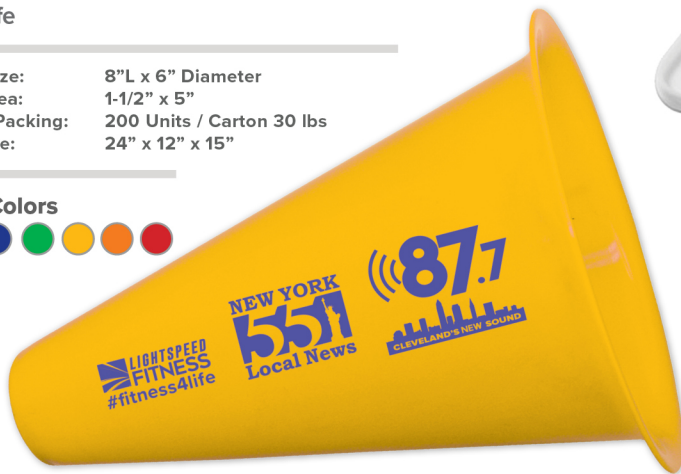

MEGA8 - 8" Megaphone

- Printed With Food Compliant, Durable UV Ink
- Child Safe

Product Size: 8"L x 6" Diameter
Imprint Area: 1-1/2" x 5"
Standard Packing: 200 Units / Carton 30 lbs
Carton Size: 24" x 12" x 15"

MEGA8 Colors