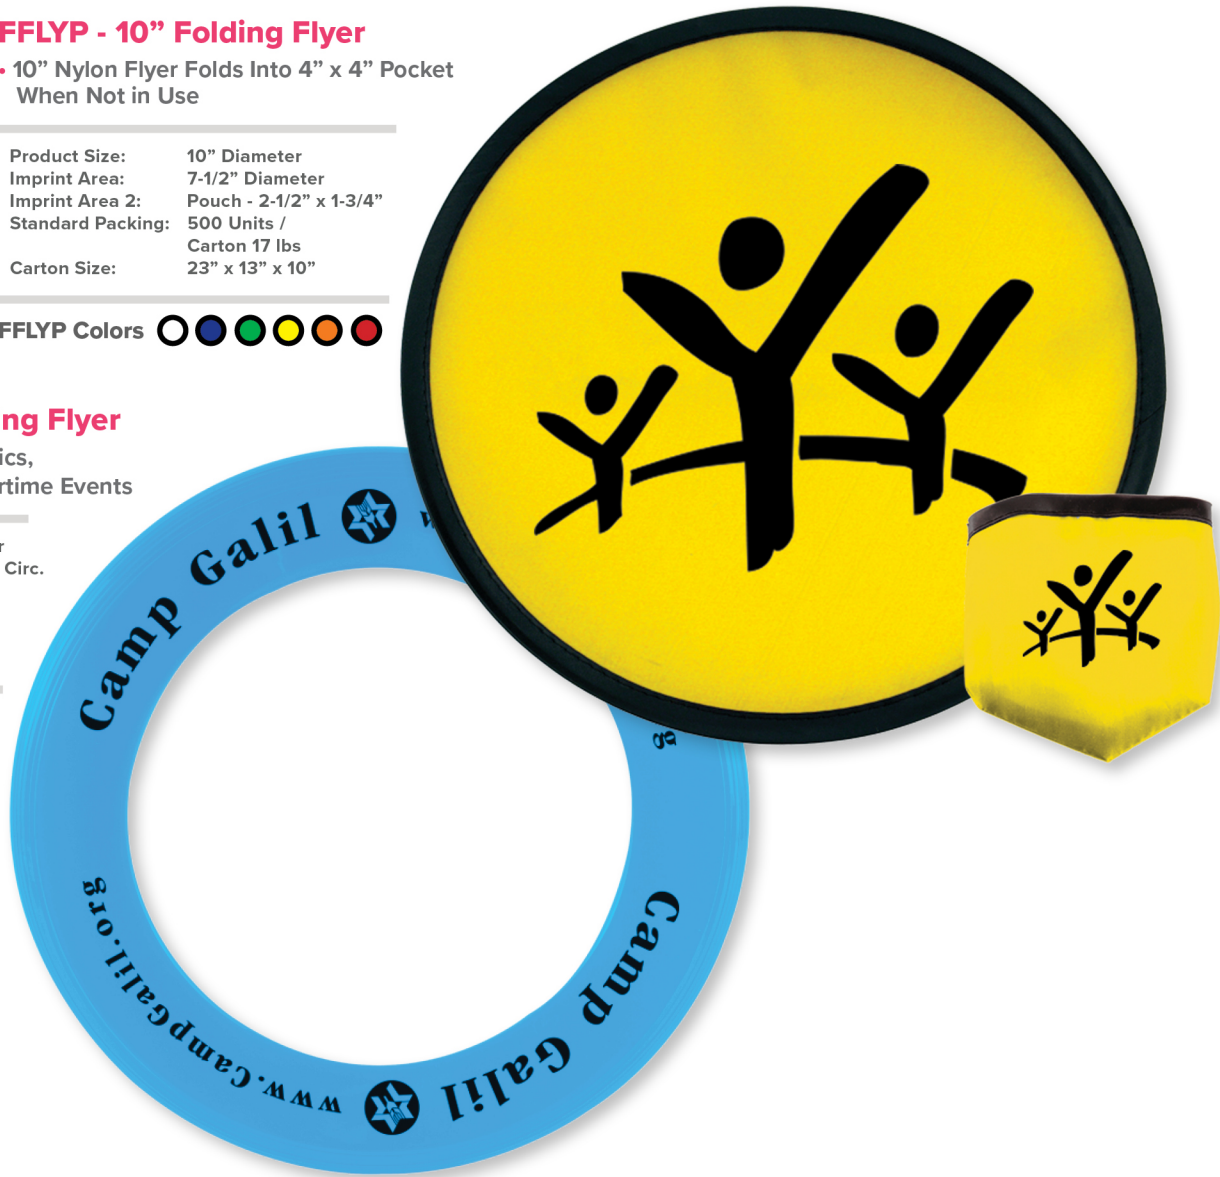

Flyers

FFLYP - 10" Folding Flyer

- 10" Nylon Flyer Folds Into 4" x 4" Pocket When Not in Use

Product Size: 10" Diameter
Imprint Area: 7-1/2" Diameter
Imprint Area 2: Pouch - 2-1/2" x 1-3/4"
Standard Packing: 500 Units / Carton 17 lbs
Carton Size: 23" x 13" x 10"

FFLYP Colors

ZRING - 9-5/8" Zing Ring Flyer

- Great Fun at the Beach, Picnics, Amusement Parks & Summertime Events

Product Size: 9-5/8" Diameter
Imprint Area: 3/4"H x 22-1/2" Circ. w/ 1-3/4" Gap
Standard Packing: 250 Units / Carton 21 lbs
Carton Size: 20" x 20" x 11"

ZRING Colors

Yo-Yos

YO1 - Classic Yo-Yo

- Made with the double loop string, so it will return automatically

Product Size: 2-1/4" Diameter; 1-1/2" W
Imprint Area: 1-1/2" Diameter
Standard Packing: 250 Units / Carton 29 lbs
Carton Size: 16" x 12" x 14"

YO1 Colors