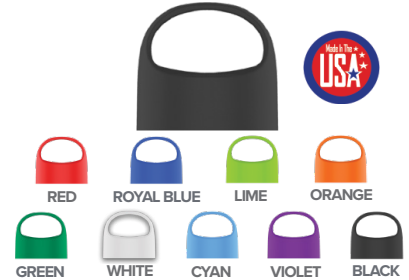

VISIT PAGE 14
FOR MIX/MATCH
LID OPTIONS

TRB20GD

TRB20GD
AS LOW AS:
\$3.57 (r)

TRB20F
FLIP LID
AS LOW AS:
\$2.42 (r)
MINIMUM QTY. 200

DRINK-THRU
LID COLORS:

GRIP COLORS:

*Bottles are molded, printed, & assembled in USA! Some lids are sourced globally. See page 14 for details

Full Color Digital Print: Add \$0.90 (v)/Unit
Digital Set Up Charge: \$65 (v)/Imprint/Location

Mix/Match Lid Options

Standard Push-Pull Lid Colors

Flip Top Lid - F

USA Flip-Top Lid - U

Flex Straw Lid - S

Flip Straw Handle Lid - H

Drink Thru Lid - D

Tethered Lid - T

Pop Up Sip Lid - P

Oval Crest Lid - LN

Ring Flip Straw Lid - A

GRAY WITH BLACK SPOUT

EZ-Grip Lid - Z

BLACK WITH GRAY GRIP

Quick Snap Lid with Strap - Q

GRAY / BLUE

GRAY / BLACK

32 Oz. Adventure Bottles

• **Bigger Version of our Best Selling Bottles!**

• **Choose from 13 Lid Styles to Meet Your Clients' Needs**
(See page 14 for mix/match lid details)