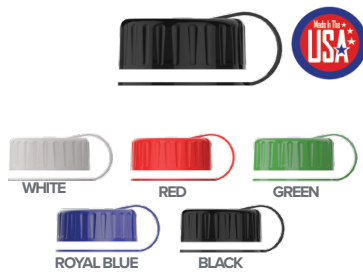

VISIT PAGE 14
FOR MIX/MATCH
LID OPTIONS

TRB20GD

TRB20GD
AS LOW AS:
\$3.57 (r)

TRB20F
FLIP LID
AS LOW AS:
\$2.42 (r)
MINIMUM QTY. 200

DRINK-THRU
LID COLORS:

GRIP COLORS:

*Bottles are molded, printed, & assembled in USA! Some lids are sourced globally. See page 14 for details

Full Color Digital Print: Add \$0.90 (v)/Unit
Digital Set Up Charge: \$65 (v)/Imprint/Location

Mix/Match Lid Options

Standard Push-Pull Lid Colors

Flip Top Lid - F

USA Flip-Top Lid - U

Flex Straw Lid - S

Flip Straw Handle Lid - H

Drink Thru Lid - D

Tethered Lid - T

Pop Up Sip Lid - P

Oval Crest Lid - LN

Ring Flip Straw Lid - A

GRAY WITH BLACK SPOUT

EZ-Grip Lid - Z

BLACK WITH GRAY GRIP