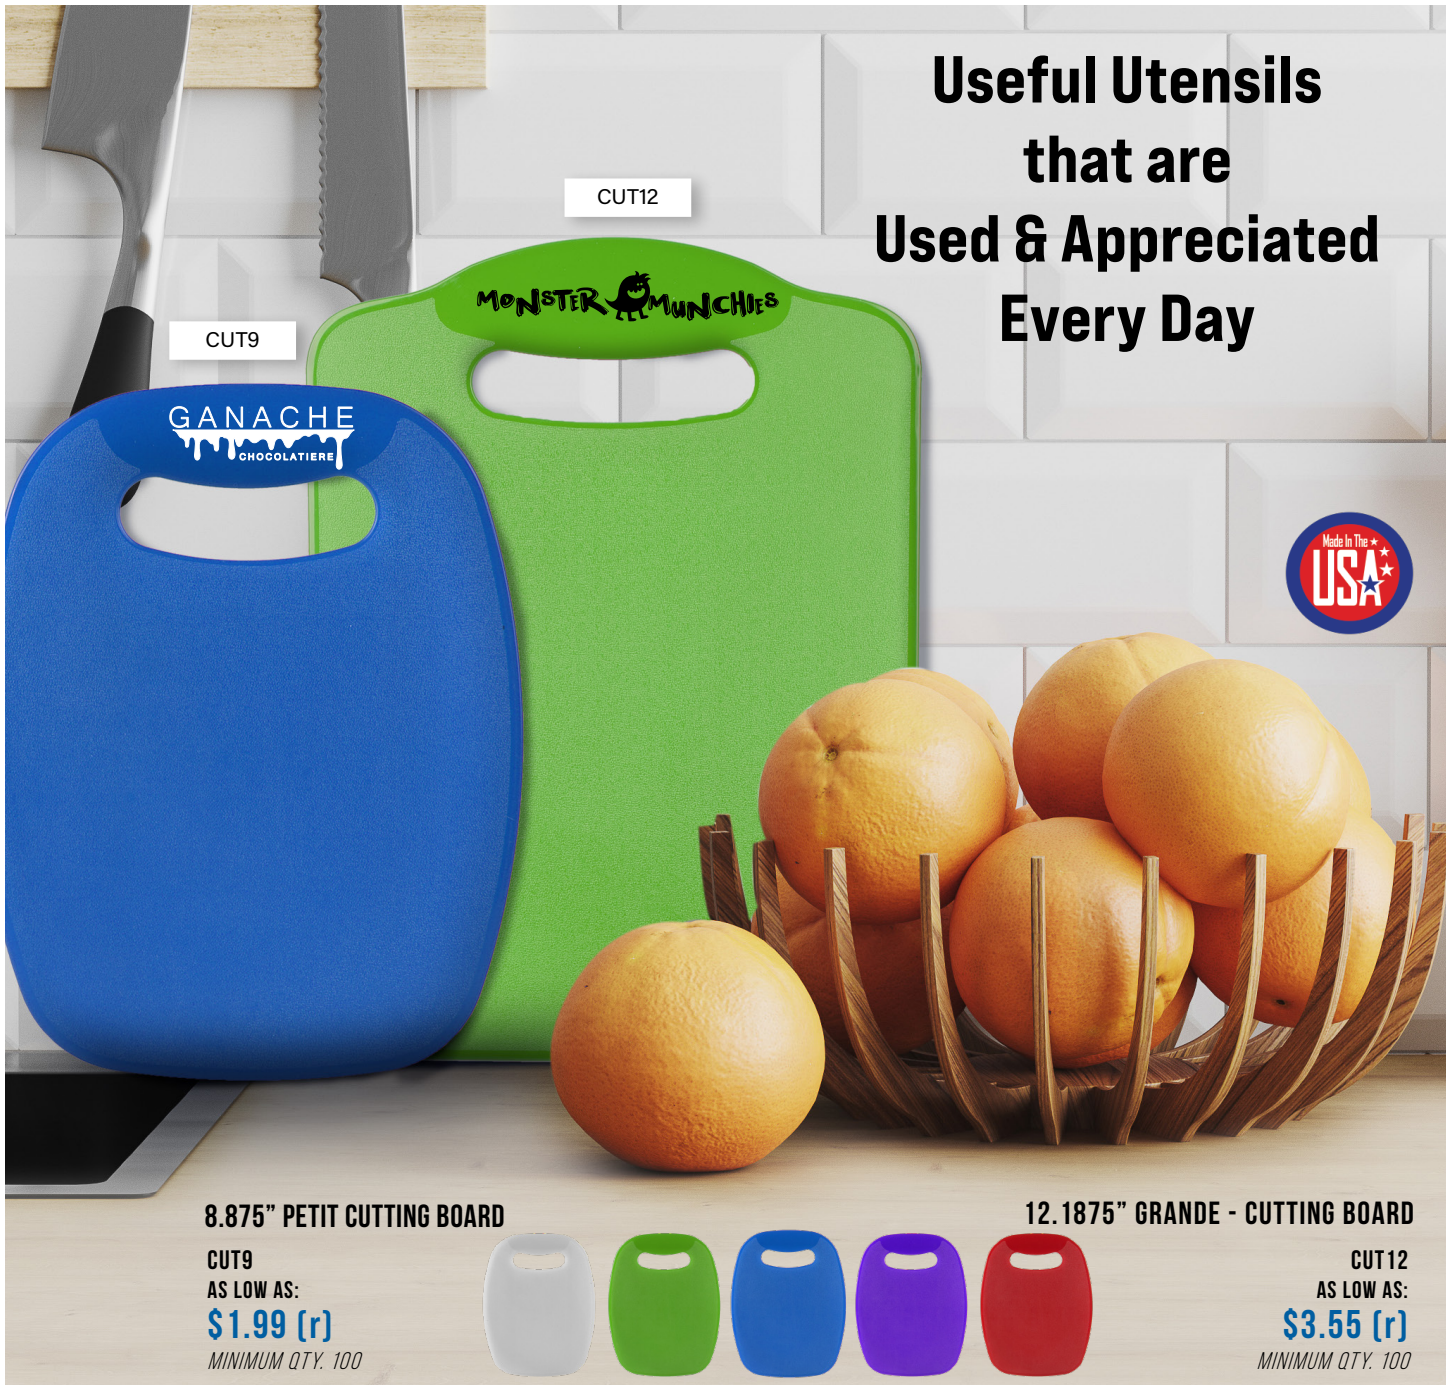

Kitchen Essentials

**Useful Utensils
that are
Used & Appreciated
Every Day**

8.875" PETIT CUTTING BOARD

CUT9
AS LOW AS:
\$1.99 (r)
MINIMUM QTY. 100

12.1875" GRANDE - CUTTING BOARD

CUT12
AS LOW AS:
\$3.55 (r)
MINIMUM QTY. 100