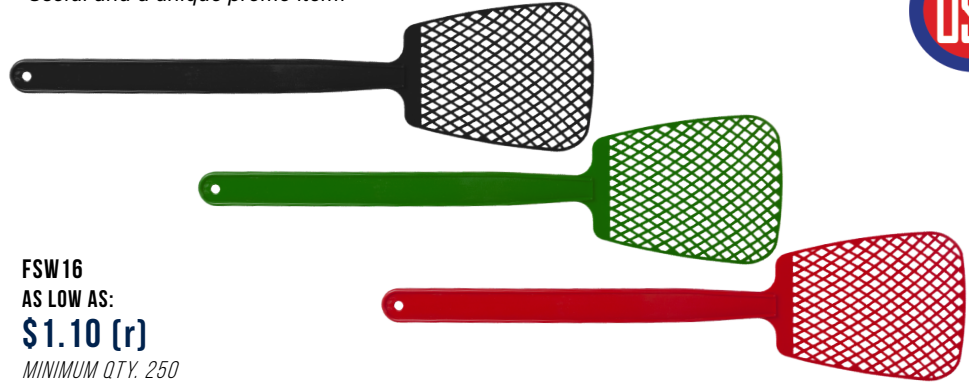

FLYSWATTER

- Useful and a unique promo item!

FSW16
AS LOW AS:
\$1.10 (r)
MINIMUM QTY. 250

MEMO CLIP WITH MAGNET

- 2" Clip made in the USA

MC22MU
AS LOW AS:
\$1.32 (r)
MINIMUM QTY. 250

12" RULER

RUL12
AS LOW AS:
\$0.99 (r)
MINIMUM QTY. 250