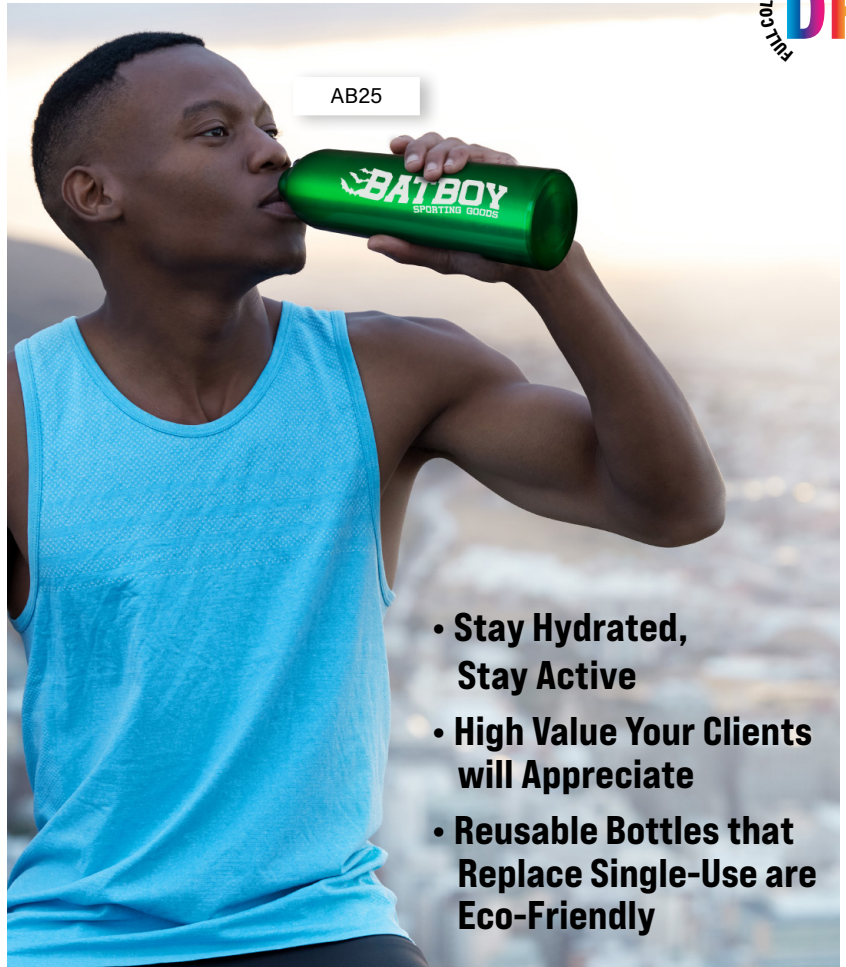

Aluminum & Steel Sports Bottles

20 OZ. QUEST ALUMINUM SPORTS BOTTLE

- Carabiner is included at no extra cost

AB20 AS LOW AS:
\$4.49 (r)
 MINIMUM QTY. 100

AB25

- Stay Hydrated, Stay Active
- High Value Your Clients will Appreciate
- Reusable Bottles that Replace Single-Use are Eco-Friendly