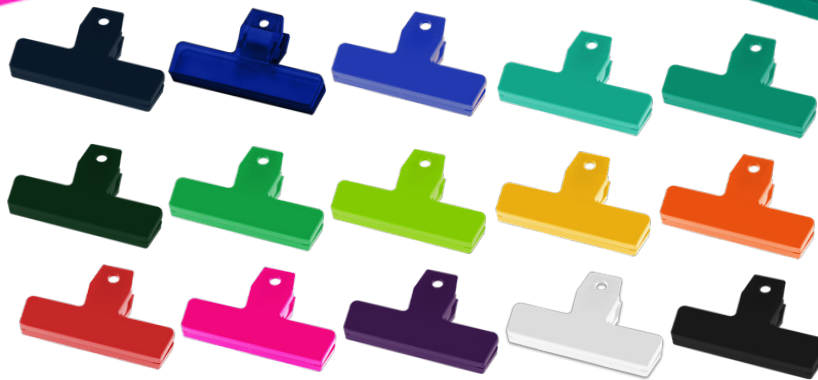

BAG CLIPS

Made in the USA
Always in stock in tons of colors!

4" BAG CLIP
BC4 AS LOW AS:
$0.91 (r)
MINIMUM QTY. 250

6" BAG CLIP
BC6 AS LOW AS:
$0.99 (r)
MINIMUM QTY. 250