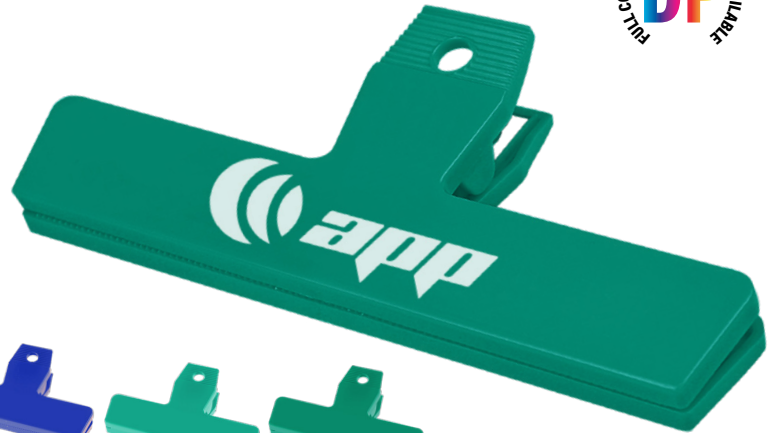

8 OZ. MEASURING CUP

MC8 AS LOW AS:
\$1.09 (r)
MINIMUM QTY. 300

Kitchen Essentials

BAG CLIPS

Made in the USA
Always in stock in tons of colors!

4" BAG CLIP
 BC4 AS LOW AS:
\$0.91 (r)
 MINIMUM QTY. 250

6" BAG CLIP
 BC6 AS LOW AS:
\$0.99 (r)
 MINIMUM QTY. 250