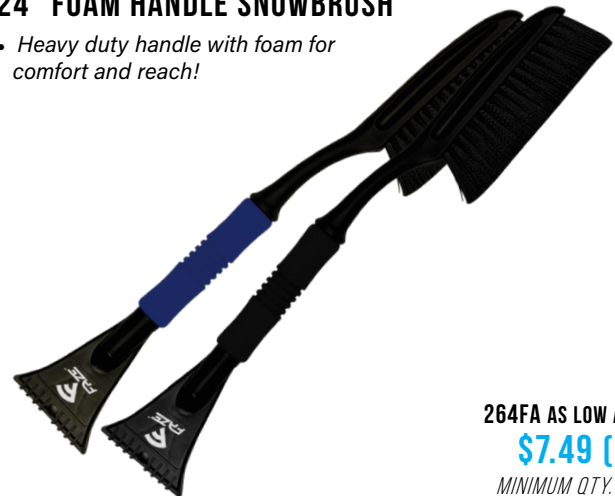

DELUXE SNOWBRUSH ICE SCRAPER

- 21.5" Handle makes reaching across roofs and windshields easy!
- Bristle brush quickly wipes away snow to get you on the road!

2224

AS LOW AS
\$3.75 (r)

MINIMUM QTY. 100

FOAM HANDLE ICE SCRAPER

- 11-1/4" Foam Handle Ice Scraper with Black ABS blade and cushioned foam handle

124FA AS LOW AS:
\$2.95 (r)

MINIMUM QTY. 100

24" FOAM HANDLE SNOWBRUSH

- Heavy duty handle with foam for comfort and reach!