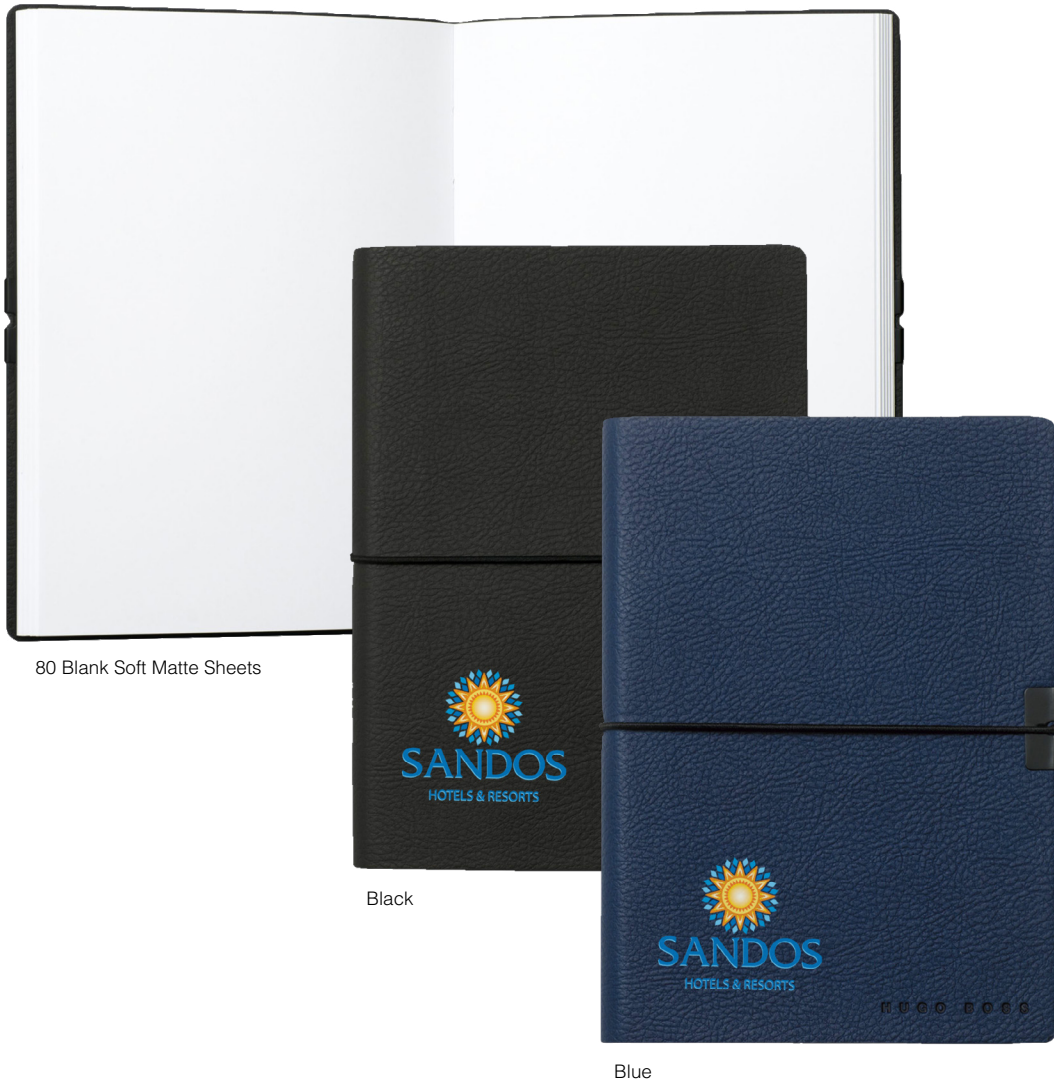

80 Blank Soft Matte Sheets

Black

Blue

Hugo Boss®
Storyline Journal HBP3107

[Click to View Online](#)

Create ideas and sketches, take notes, and list any to-dos in one of the classy notebooks by Hugo Boss. Perfect for your everyday life, the 4.25" x 6" notebooks have a comfy and semi-flexible soft-touch cover that follows perfectly every movement. The soft matte paper offers a unique writing experience. The closure system is composed of a high-quality elastic that comes in a matching metal plate. The agenda includes 80 Blank sheets.

VividPrint™: 1 location, setup: $100(C)
Decorating area: 1.5" x 1.5"
Product Size: 4.25" x 6" x 0.5"
Packaging: Bulk

Code	1	6	12	24+
HBP3107	34.95	34.25	33.55	32.85
				4E

Prices subject to change.
Visit www.stregisgrp.com for up-to-date pricing.