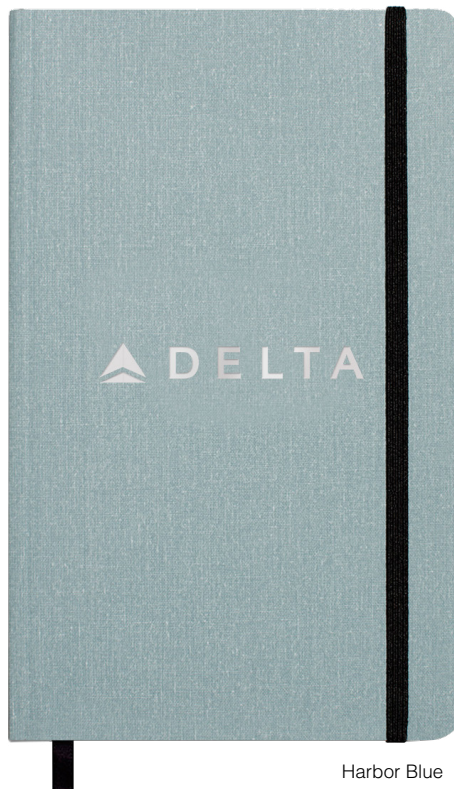

**VividPrint™:** 1 location, setup: \$100(C)  
Run Charge: \$2.50(G) per piece  
Decorating area: 3" x 3"

**Product Size:** 5.25" x 8.25"

**Packaging:** Bulk

\*Belly Band & Promo Page Inserts Optional. See page 54 for details.

Charcoal Gray

Harbor Blue

**Shinola Detroit®**  
**Softcover Journal - Medium TBC460**

[Click to View Online](#)

Shinola is a Detroit-based, rapidly expanding, American luxury lifestyle brand with retail stores nationwide. Shinola journals are American-Made from all US-sourced components. Shinola journals are manufactured to exacting specifications using domestic, sustainably-managed sources for its paper.