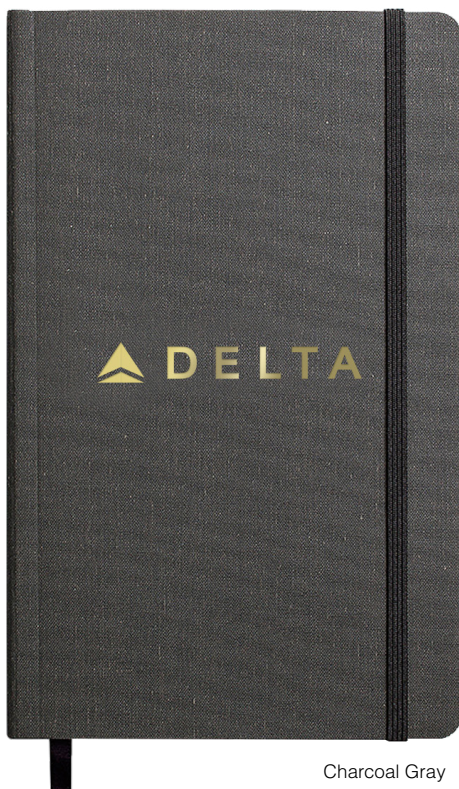

Charcoal Gray

Harbor Blue

**Shinola Detroit®**  
**Softcover Journal - Medium TBC460**

[Click to View Online](#)

Shinola is a Detroit-based, rapidly expanding, American luxury lifestyle brand with retail stores nationwide. Shinola journals are American-Made from all US-sourced components. Shinola journals are manufactured to exacting specifications using domestic, sustainably-managed sources for its paper.