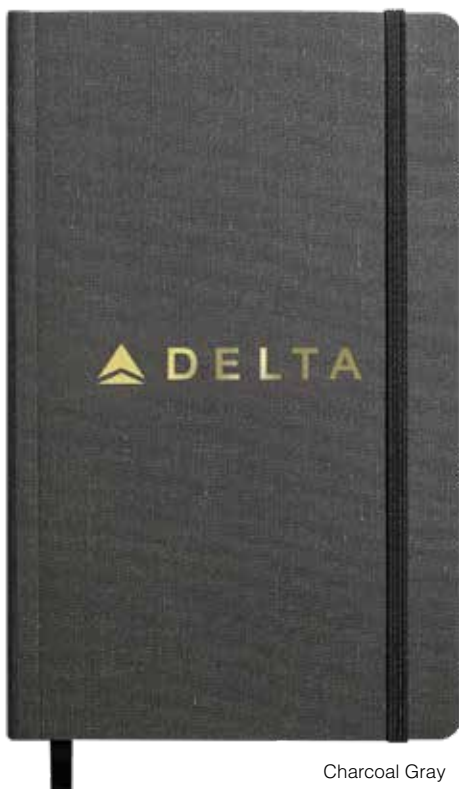

Charcoal Gray