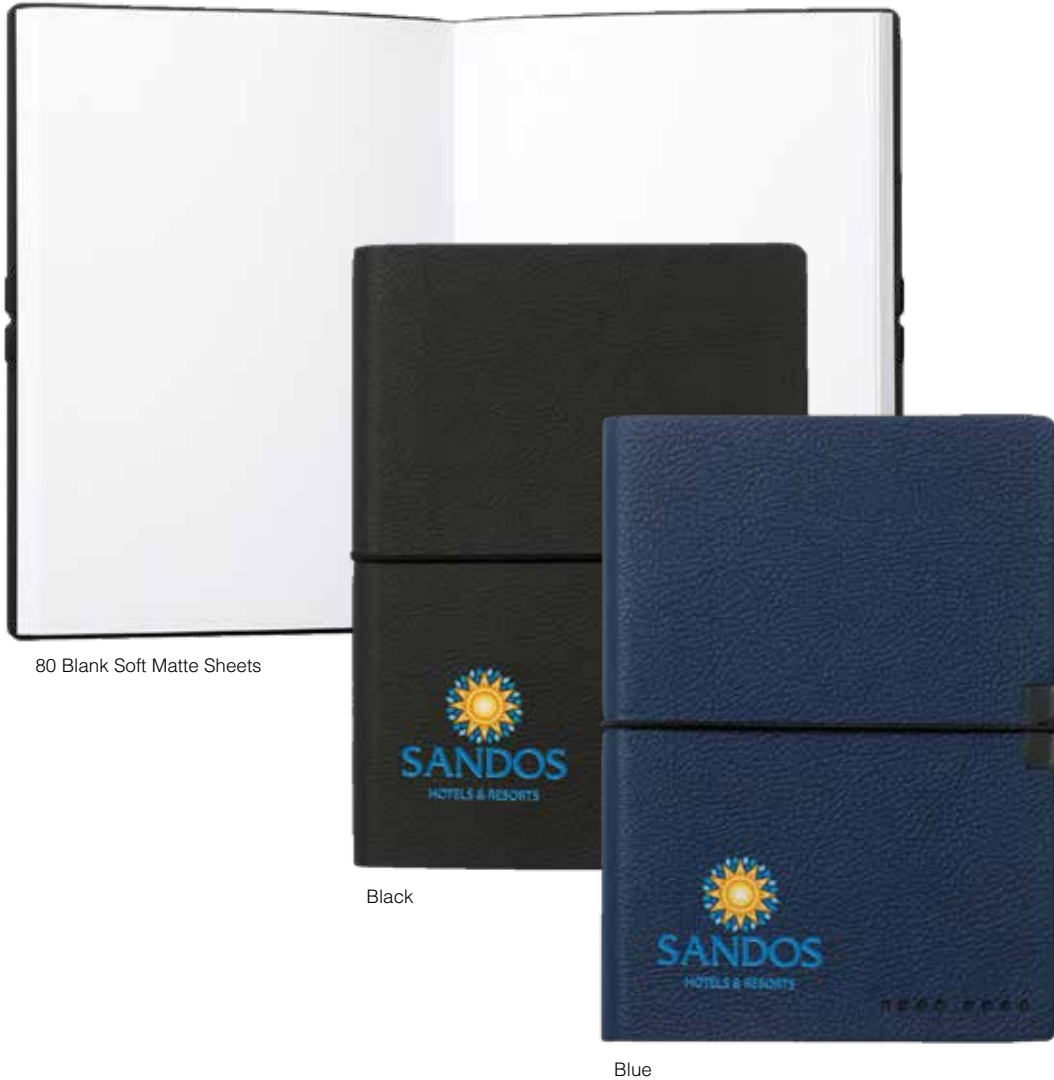

**Packaging:** Bulk

HUGO BOSS®  
Executive Gift Box Included

**Hugo Boss®**  
**Sophisticated Black Portfolio HBP3103-BK**

The Sophisticated folder impeccably crafted in a luxurious black slightly grained texture is adorned with a soft touch front pocket for a modern style.

**VividPrint™:** 1 location, setup: \$100(C)  
Decorating area: 2.5" x 1.25"

**Product Size:** 7.5" x 8.625" x 1.25"

**Packaging:** Executive gift box

Code	1	6	12	24+
HBP3103-BK	105.75	103.50	101.25	99.00 4E

80 Blank Soft Matte Sheets

Black

Blue

**Hugo Boss®**  
**Storyline Journal HBP3107**

Create ideas and sketches, take notes, and list any to-dos in one of the classy notebooks by Hugo Boss. Perfect for your everyday life, the 4.25" x 6" notebooks have a comfy and semi-flexible soft-touch cover that follows perfectly every movement. The soft matte paper offers a unique writing experience. The closure system is composed of a high-quality elastic that comes in a matching metal plate. The agenda includes 80 Blank sheets.