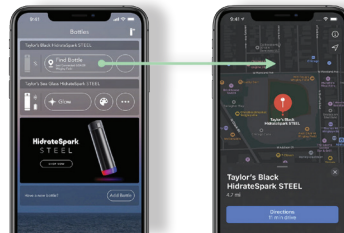

6 Unique Glow Colors

BLACK

BRUSHED STEEL

DEEP BLUE

FRUIT PUNCH

SEA GLASS

FIND YOUR BOTTLE

BUILD-IN MOTIVATION COACH

**HidrateSpark® Steel Smart Water Bottle
BDH1021**

HidrateSpark STEEL, the world's smartest water bottle ever created. Stainless steel vacuum insulated keeps drinks cold up to 24 hours. LED smart sensor "puck" glows to remind you when it's time to drink and tracks your water intake by syncing via bluetooth to the Hidrate app. Features a Chug Lid and optional custom glow colors controlled through the app.