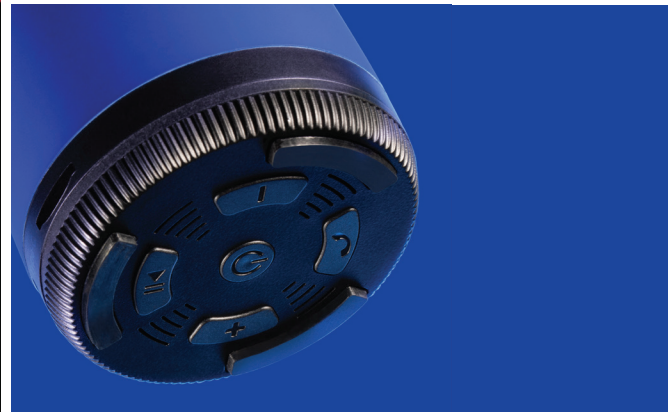

Hugo Boss® Gear Matrix Speaker HBP7102

Ultralight and hyperfunctional, the loudspeaker from the Hugo Boss Gear Matrix collection is an essential accessory for your daily life. Whether you're at home, at work, on the move, or on vacation, you can't get enough of it. With its wireless connectivity technology, pair any mobile device and listen to your favorite music or radio, take a call and make your conference calls with ease without manipulating your mobile phone. Powerful and compact, the HUGO BOSS Gear Matrix speaker is available in 2 carefully selected colours.

VividPrint™: 1 location, setup: $100(C)
Decorating area: 1" x 1"

Packaging: Factory Box

CODE	1	6	12	24+
HBP7102	82.95	81.50	80.05	78.60 4E