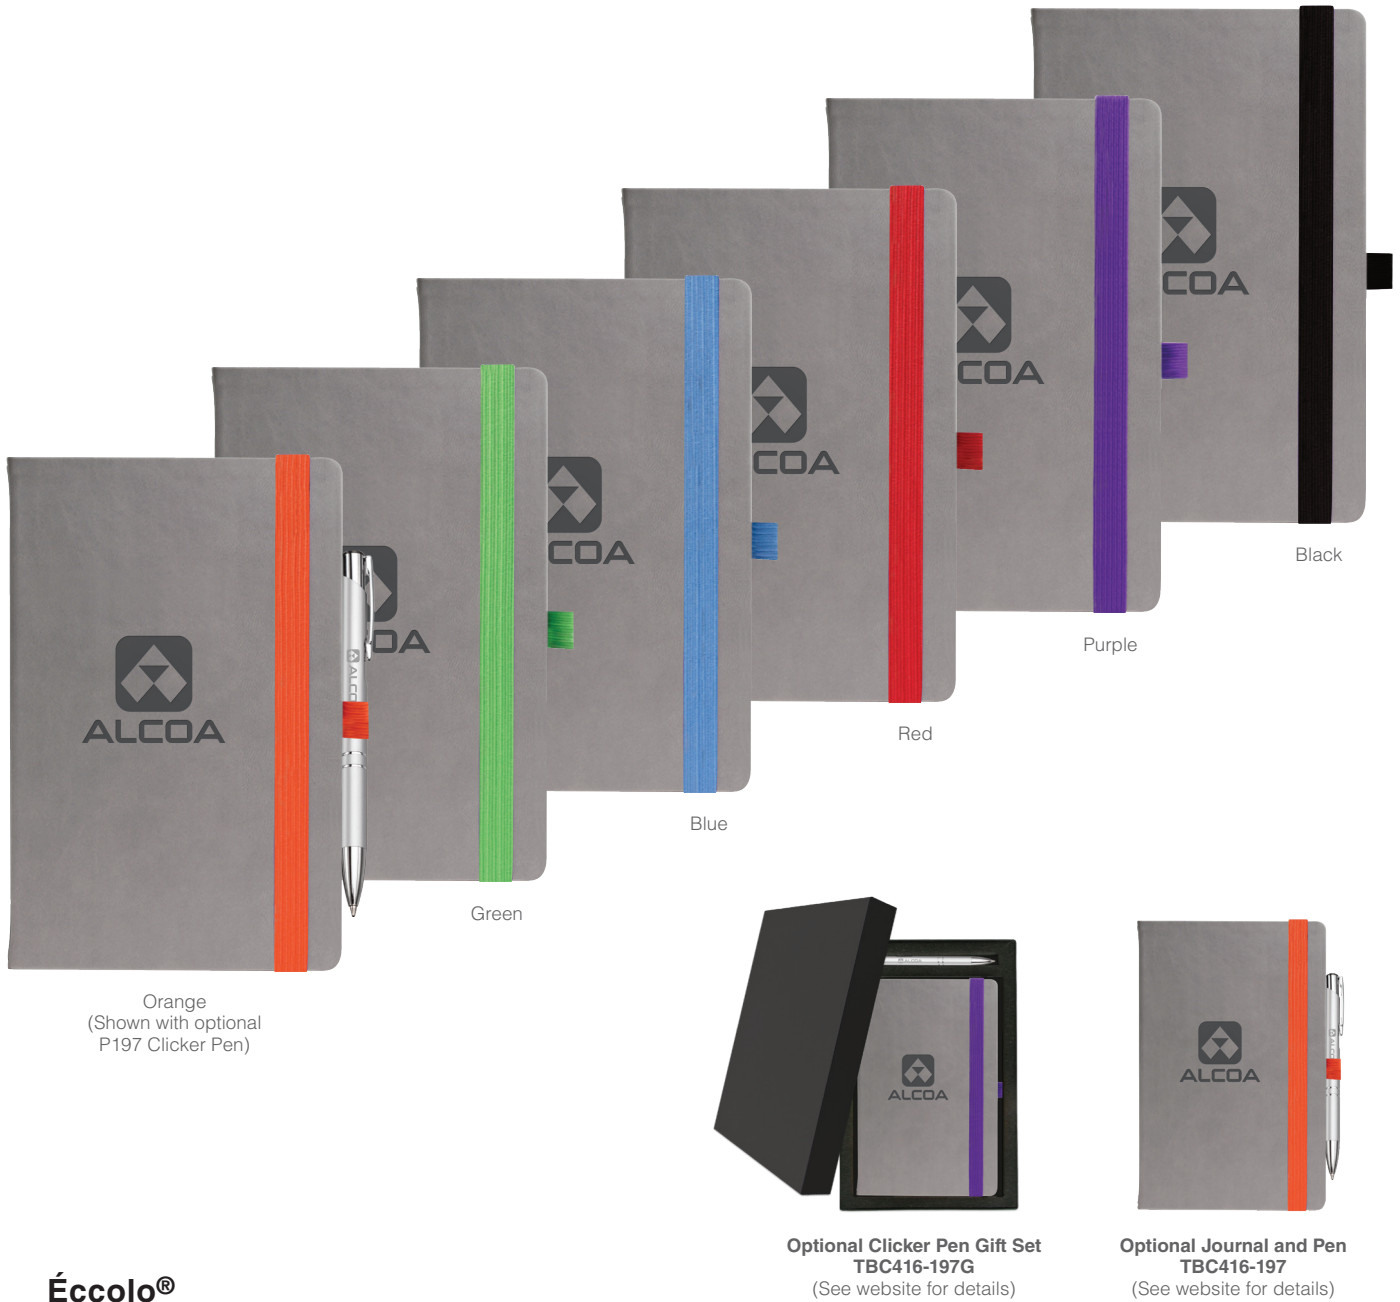

Èccolo®
Salsa Journal TBC416

Celebrate color! Our Salsa journals offer a fresh way to express your brand's identity. Add your logo to the soft vegan leather cover as well as to the colored bookmark inside to create a one of a kind promotional product.

CODE	DESCRIPTION	50	100	250	500
TBC416	Journal	17.65	17.40	17.15	16.90
TBC416-197	Journal + Pen	19.95	19.70	19.45	19.20
TBC416-197G	Gift Set	31.10	30.50	29.90	29.30

4C

*Belly Band & Promo Page Inserts Optional. See page 45 for details.

- **Debossing:** Die/Setup Charge: $65(G)
  Decorating area: 3" x 3"
- **Foil Stamped:** Die/Setup Charge: $65(G)
  Decorating area: 3" x 3"
  Foil Colors: gold, silver, black, orange, blue, green, red, purple
- **Product Size:** 5.5" x 8.5"
- **Packaging:** Bulk