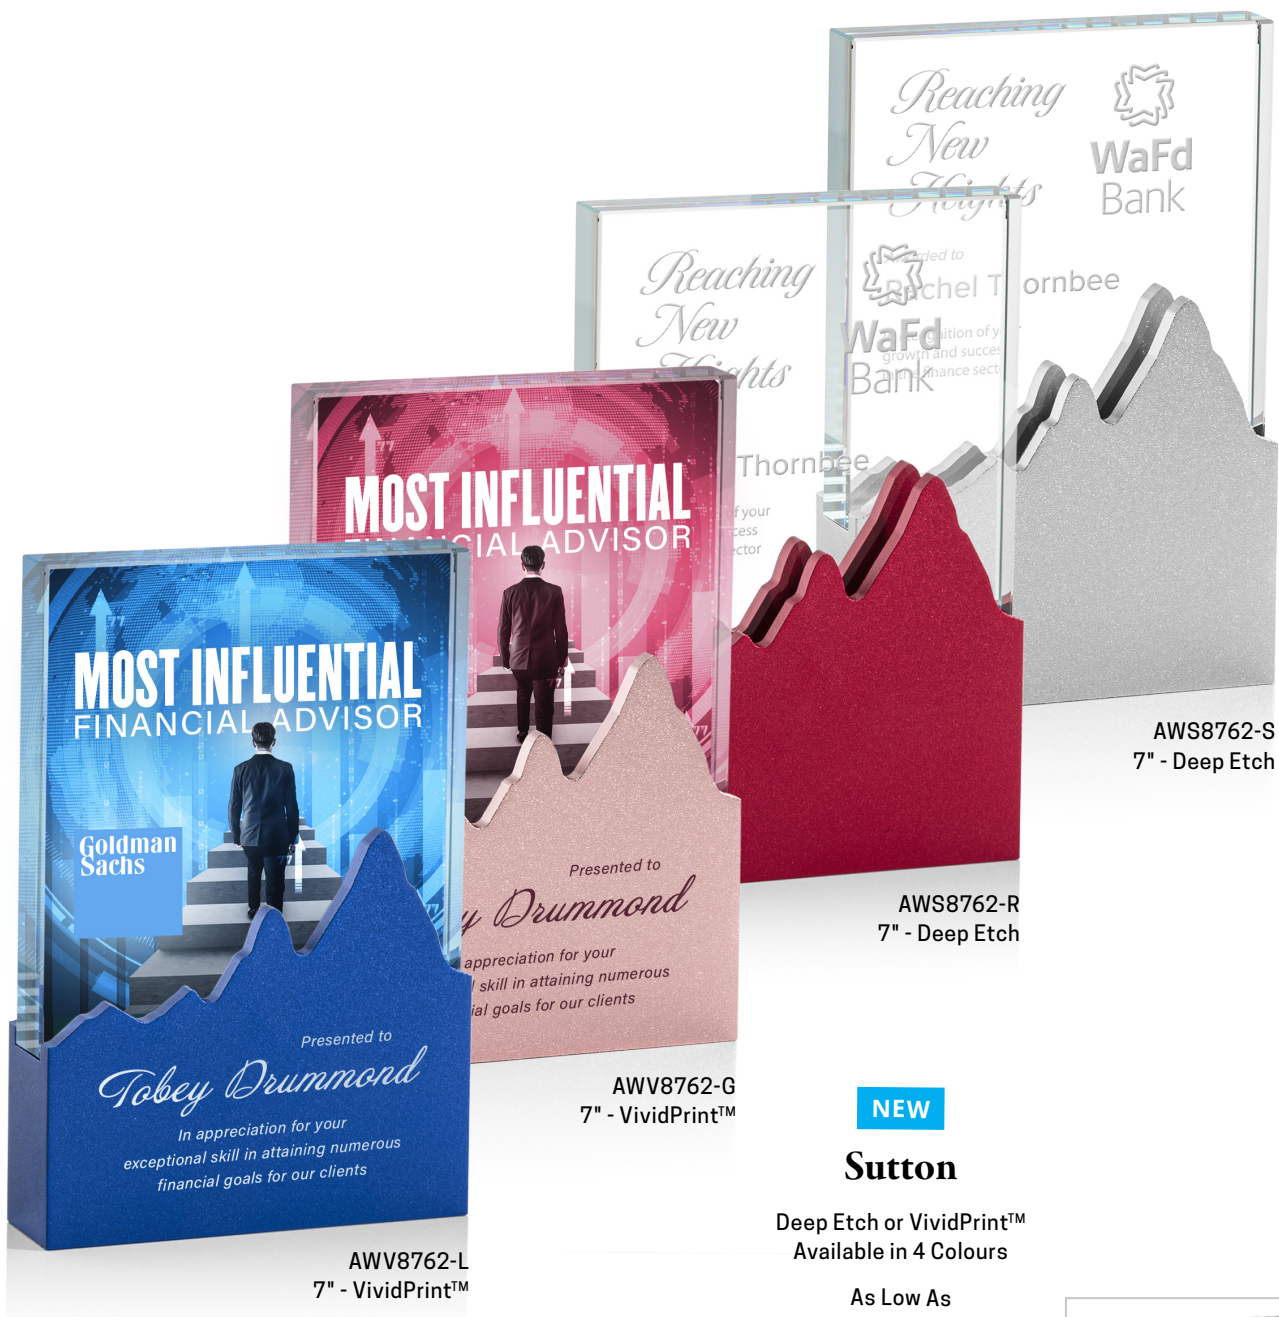

MOST INFLUENTIAL FINANCIAL ADVISOR

Goldman Sachs

Presented to
Tobey Drummond

In appreciation for your exceptional skill in attaining numerous financial goals for our clients

AWV8762-L
7" - VividPrint™

MOST INFLUENTIAL FINANCIAL ADVISOR

Presented to
Rachel Thornbee

In appreciation for your exceptional skill in attaining numerous financial goals for our clients

AWV8762-G
7" - VividPrint™

Reaching New Heights

Presented to
Rachel Thornbee

WaFd Bank

In appreciation for your exceptional skill in attaining numerous financial goals for our clients

AWS8762-R
7" - Deep Etch

Reaching New Heights

Presented to
Rachel Thornbee

WaFd Bank

In appreciation for your exceptional skill in attaining numerous financial goals for our clients

AWS8762-S
7" - Deep Etch

NEW

Sutton

Deep Etch or VividPrint™ Available in 4 Colours

As Low As
$107.50(c)