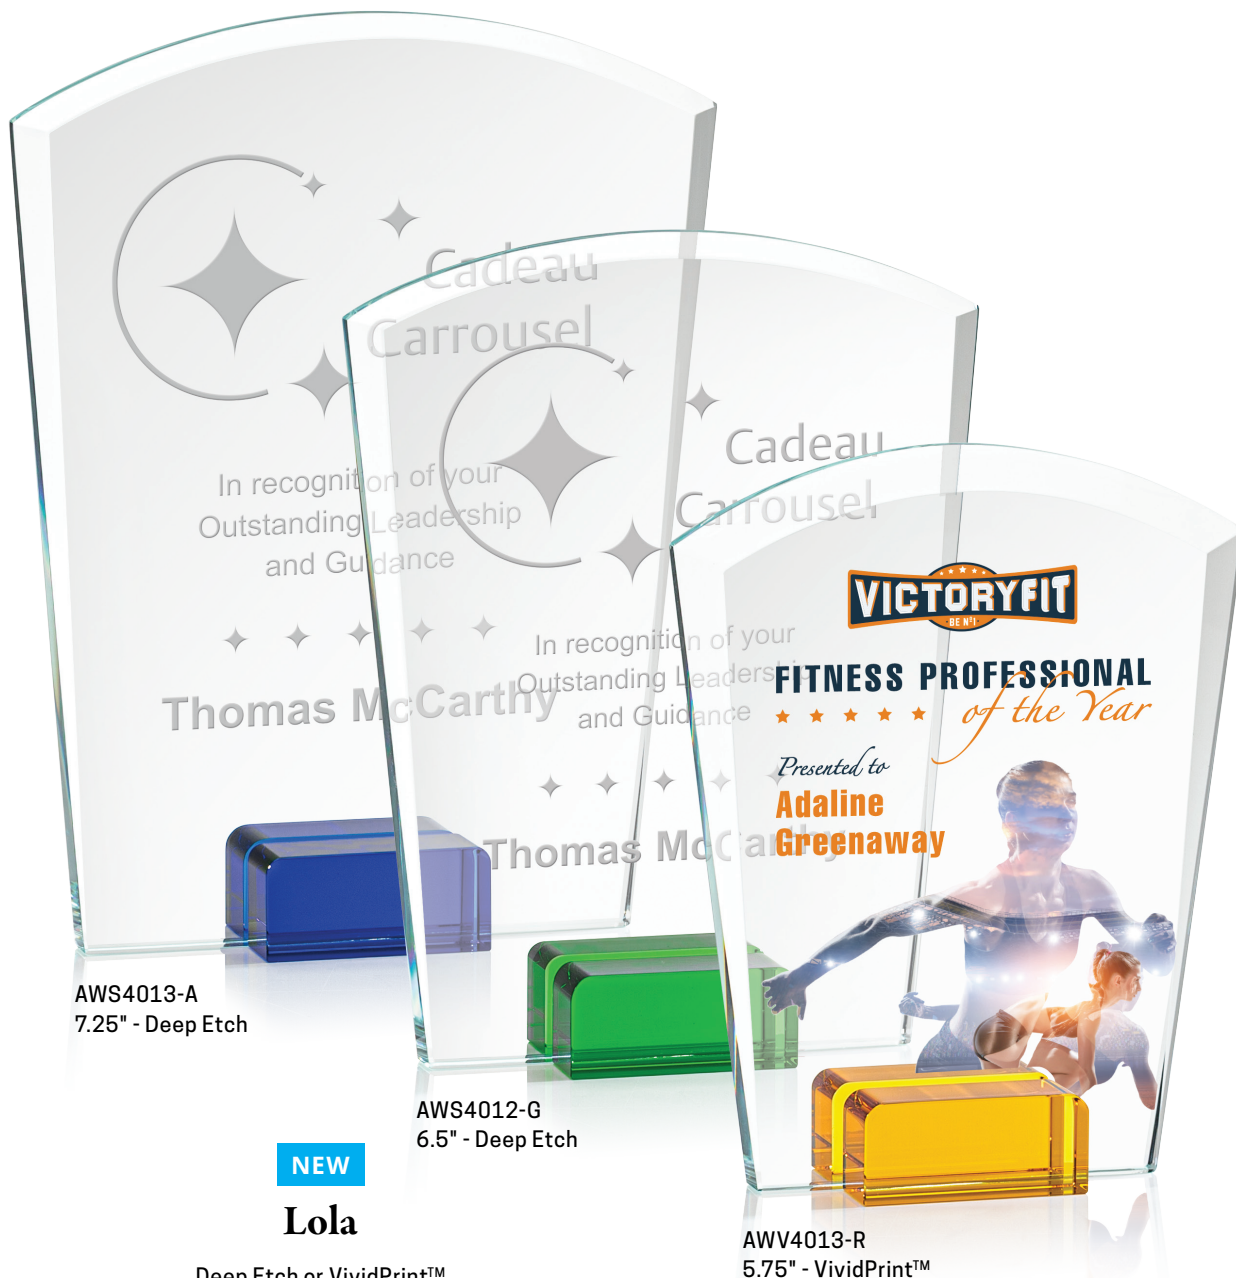

AWS4013-A
7.25" - Deep Etch

AWS4012-G
6.5" - Deep Etch

AWV4013-R
5.75" - VividPrint™
2nd Position Optional

NEW

Lola

Deep Etch or VividPrint™
5 Colour Options

As Low As
$91.50(c)