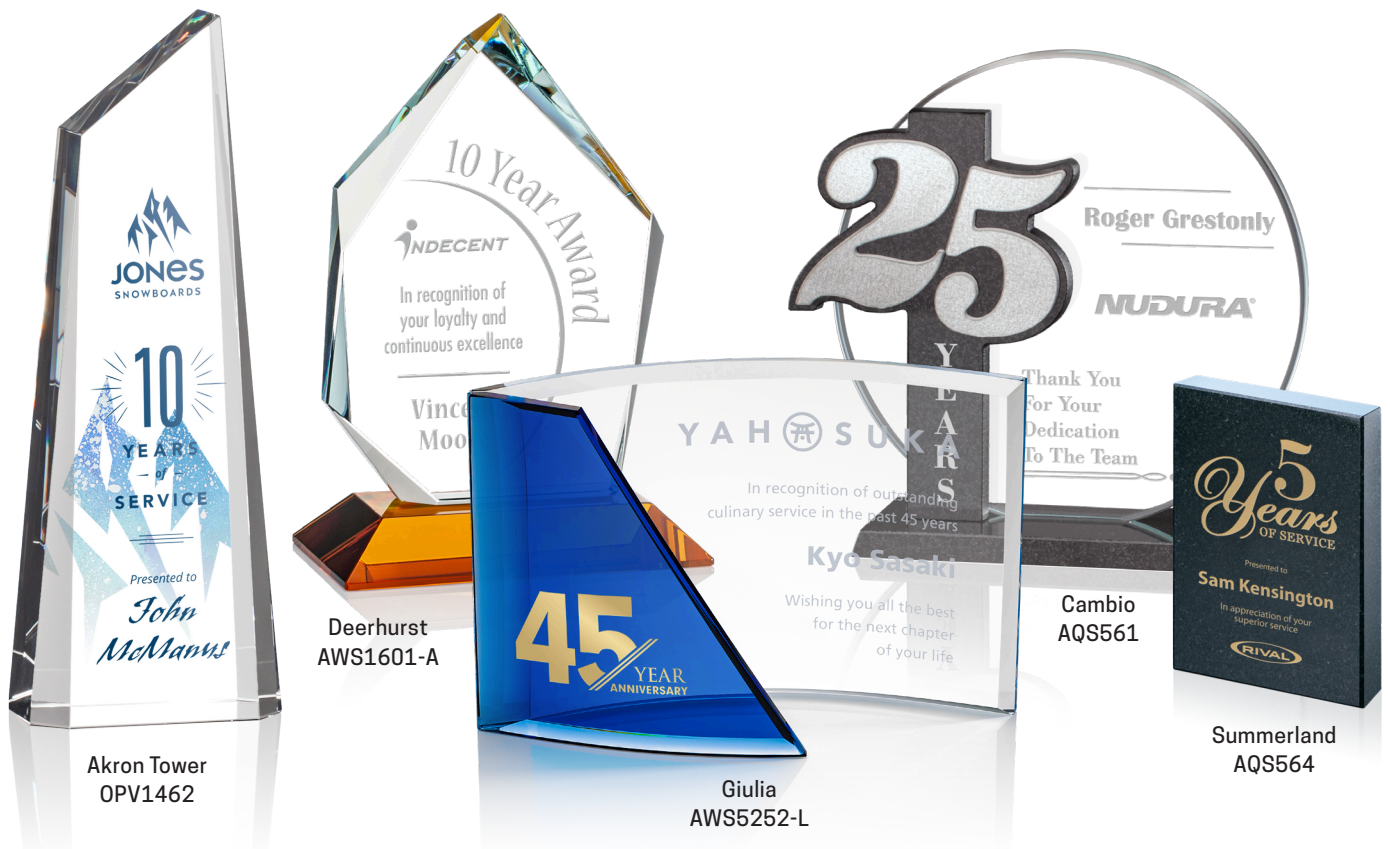

ALL NEW! Newhaven Optical Crystal Base in 8 Colours!

ALL NEW COLOURED STARFIRE AWARDS NOW AVAILABLE AT STREGISGRP.COM.

Years of Service Awards

Recognize Loyalty & Dedication

Studies have shown that organizations that celebrate their employees through a recognition program can expect increased productivity, more motivated employees and a much more positive workplace. More than ever, now is the time to show them you care and recognize their hard work, dedication and loyalty.

Visit our website to view our beautifully curated collection of Years of Service Awards.

AWS15553
12.5" - Deep Etch

AWS15552-A
11" - Deep Etch

AWV15551-L
9.5" - VividPrint™
2nd Position Optional

NEW

Sheridan on Newhaven