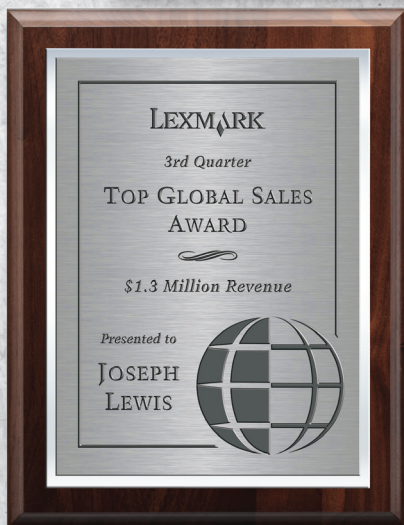

Visit our website to view our extensive range of Wall Plaques

AWV8812-W
10.5" - VividPrint™

AWS8813-G
11.5" - Deep Etch

NEW

Hansen

Deep Etch or VividPrint™
6 Base Colour Options

As Low As
\$201.50(c)

Carrington Box