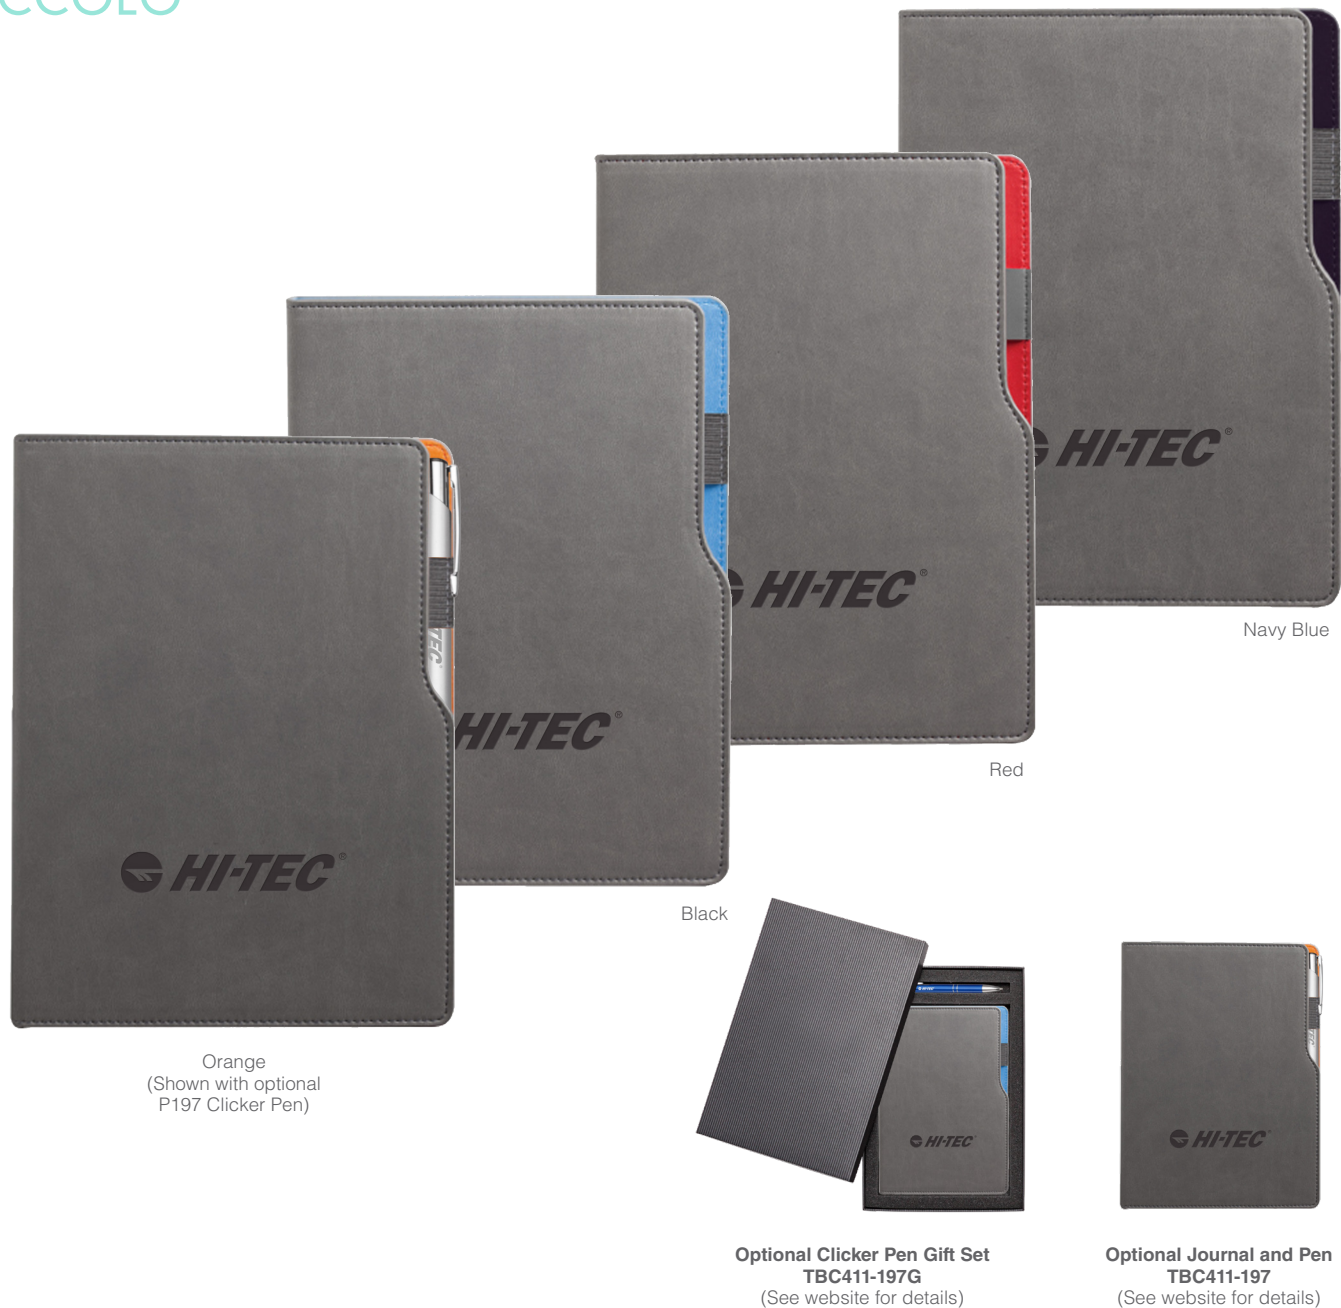

Orange
(Shown with optional
P197 Clicker Pen)

Black

Red

Navy Blue

Optional Clicker Pen Gift Set
TBC411-197G
(See website for details)

Optional Journal and Pen
TBC411-197
(See website for details)

Èccolo® Mambo Journal
TBC411

More than a contemporary take on the classic pen port journal...this is an indispensable tool for organizing big thoughts and bright ideas.

CODE	DESCRIPTION	50	100	250	500
TBC411-R	Journal	14.45	14.20	13.95	13.70
TBC411-197	Journal + Pen	15.95	15.70	15.45	15.20
TBC411-197G	Gift Set	24.70	24.25	23.80	23.35
				4C	

*Belly Band & Promo Page Inserts Optional. See page 40-41 for details.

Debossing: Die/Setup: $65(G)
Decorating area: 3" x 3"

Foil Stamped: Die/Setup: $65(G)
Decorating area: 3" x 3"
Foil Colors: Black, Gold, Silver, Orange, Blue, Green, Red, Purple

VividPrint™: Setup: $100(C)
Run Charge: $2.50(G) per piece
Decorating area: 3" x 3"

Product Size: 6" x 8.25"

Packaging: Bulk Packed