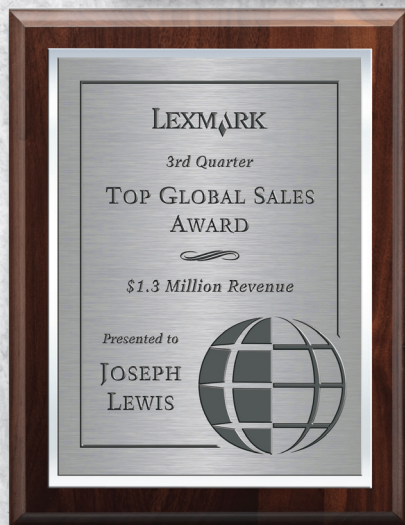

Visit our website to view our extensive range of Wall Plaques

AWV8812-W
10.5" - VividPrint™

AWS8813-G
11.5" - Deep Etch

NEW

Hansen

Deep Etch or VividPrint™
6 Base Color Options

As Low As
\$173.50(c)

Carrington Box