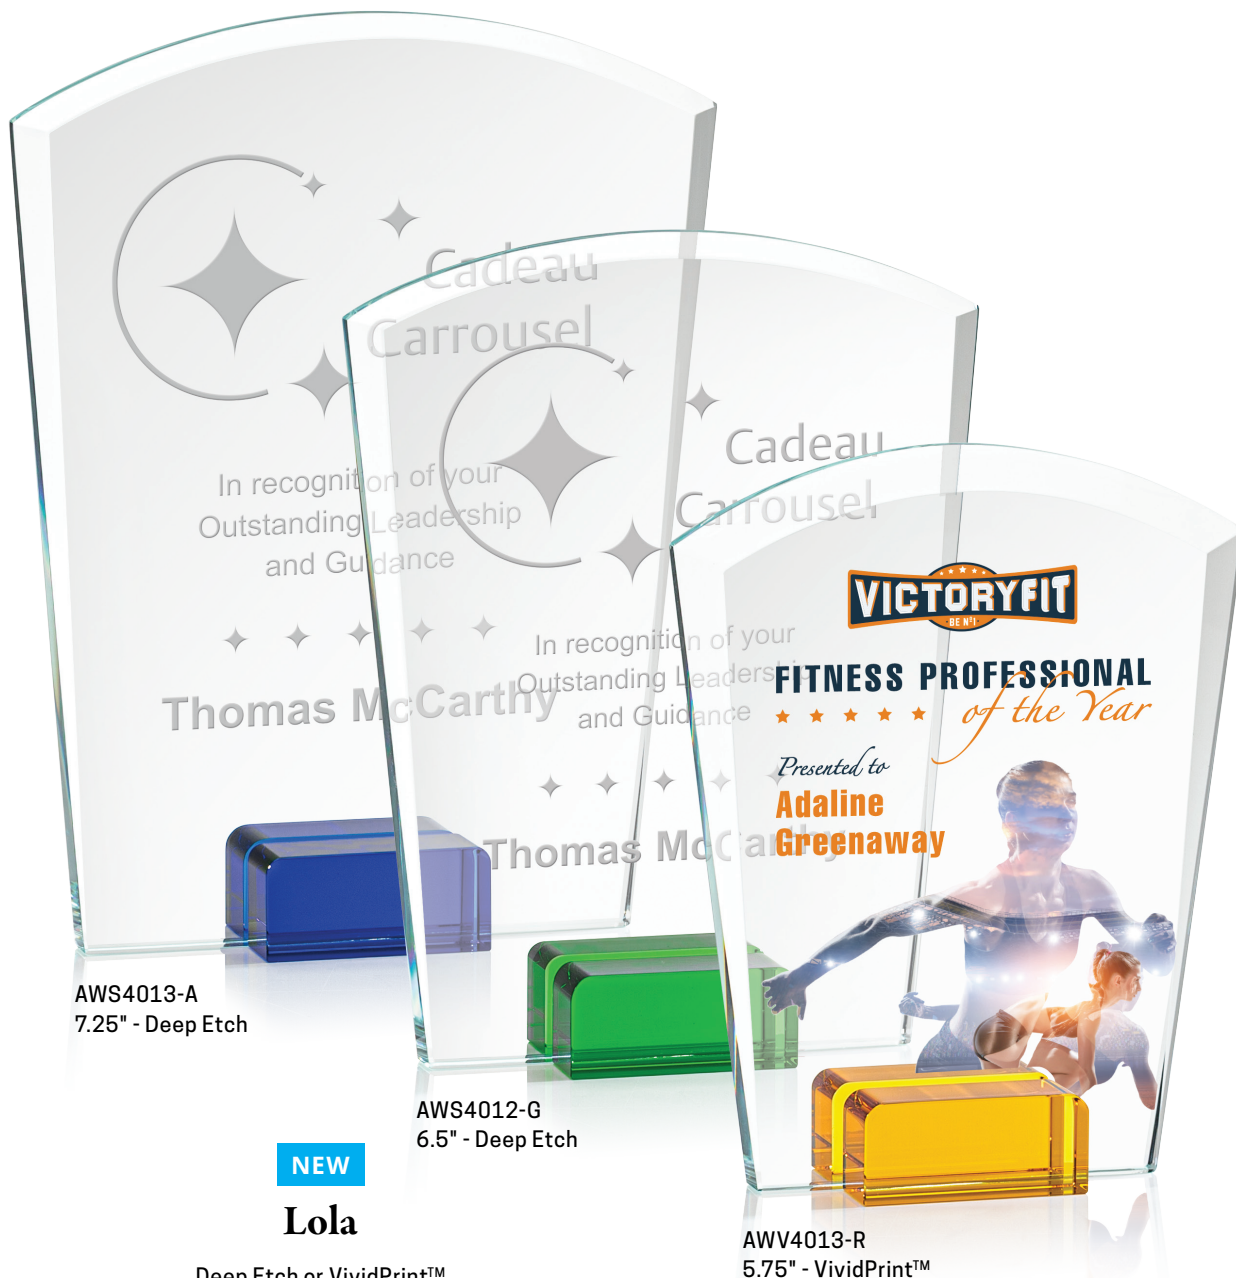

AWS4013-A
7.25" - Deep Etch

AWS4012-G
6.5" - Deep Etch

AWV4013-R
5.75" - VividPrint™
2nd Position Optional

NEW

Lola

Deep Etch or VividPrint™
5 Color Options

As Low As
$77.50(c)