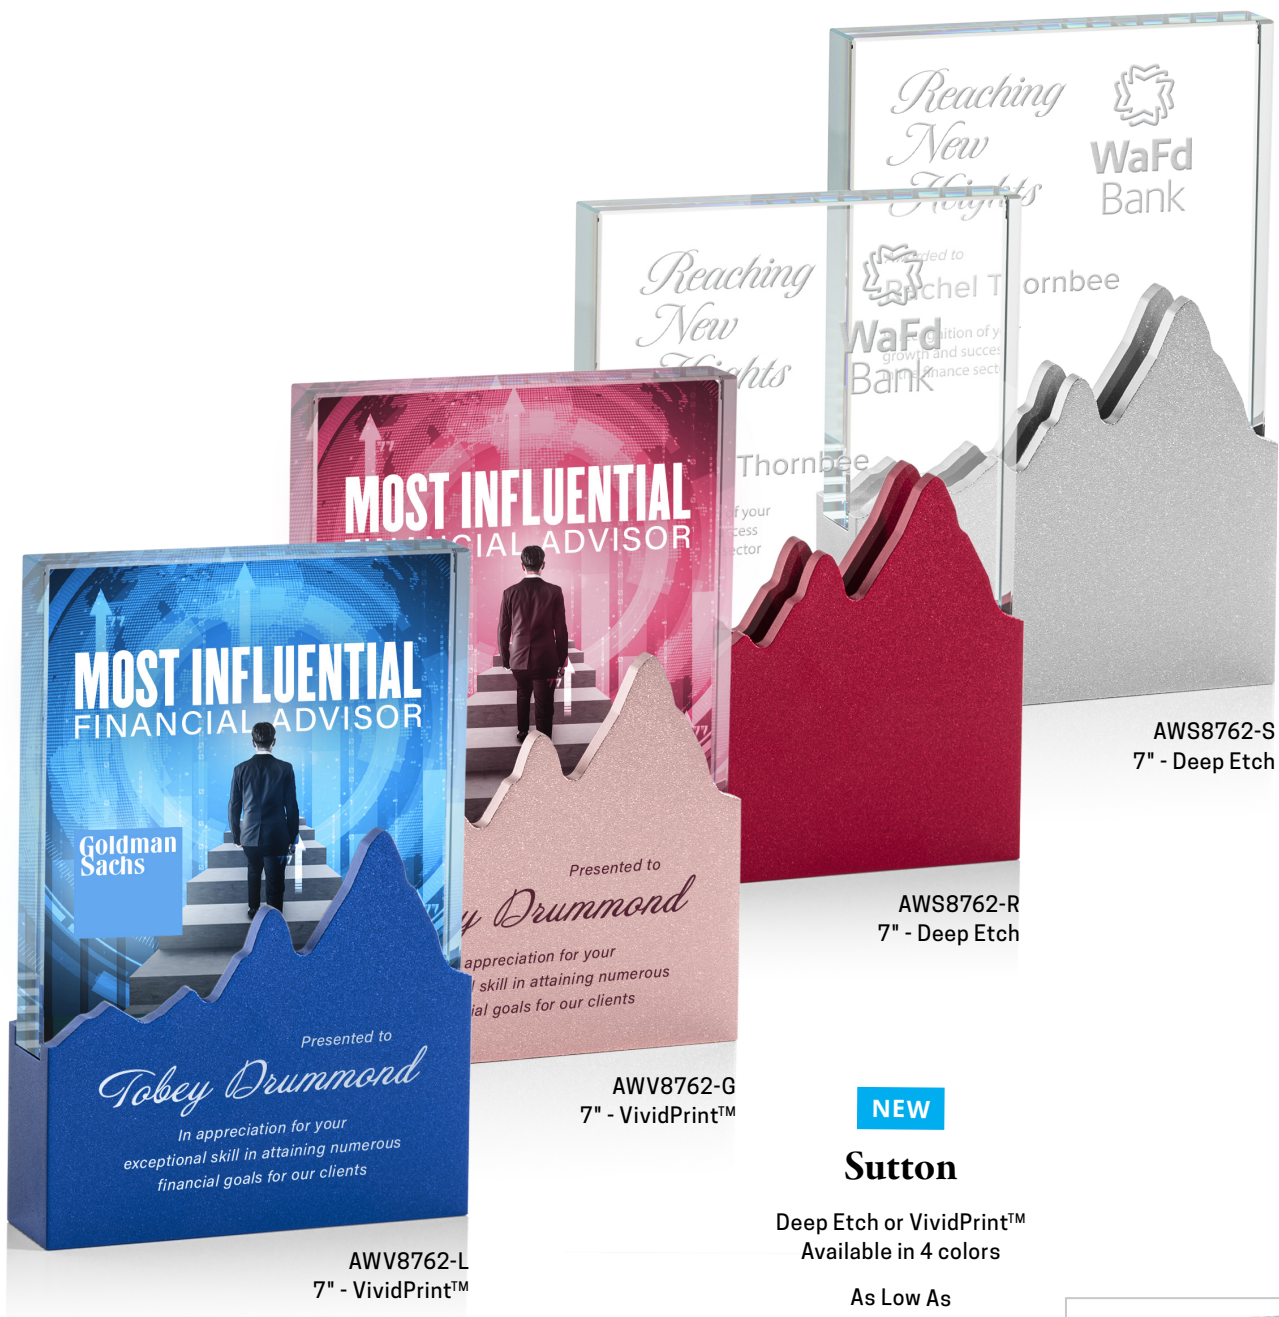

MOST INFLUENTIAL FINANCIAL ADVISOR

Goldman Sachs

Presented to
Tobey Drummond

In appreciation for your exceptional skill in attaining numerous financial goals for our clients

AWV8762-L
7" - VividPrint™

MOST INFLUENTIAL FINANCIAL ADVISOR

Presented to
Rachel Thornbee

In appreciation for your exceptional skill in attaining numerous financial goals for our clients

AWV8762-G
7" - VividPrint™

Reaching New Heights

Presented to
Rachel Thornbee

WaFd Bank

In appreciation for your exceptional skill in attaining numerous financial goals for our clients

AWS8762-R
7" - Deep Etch

Reaching New Heights

Presented to
Rachel Thornbee

WaFd Bank

In appreciation for your exceptional skill in attaining numerous financial goals for our clients

AWS8762-S
7" - Deep Etch

NEW

Sutton

Deep Etch or VividPrint™ Available in 4 colors

As Low As
$89.50(c)