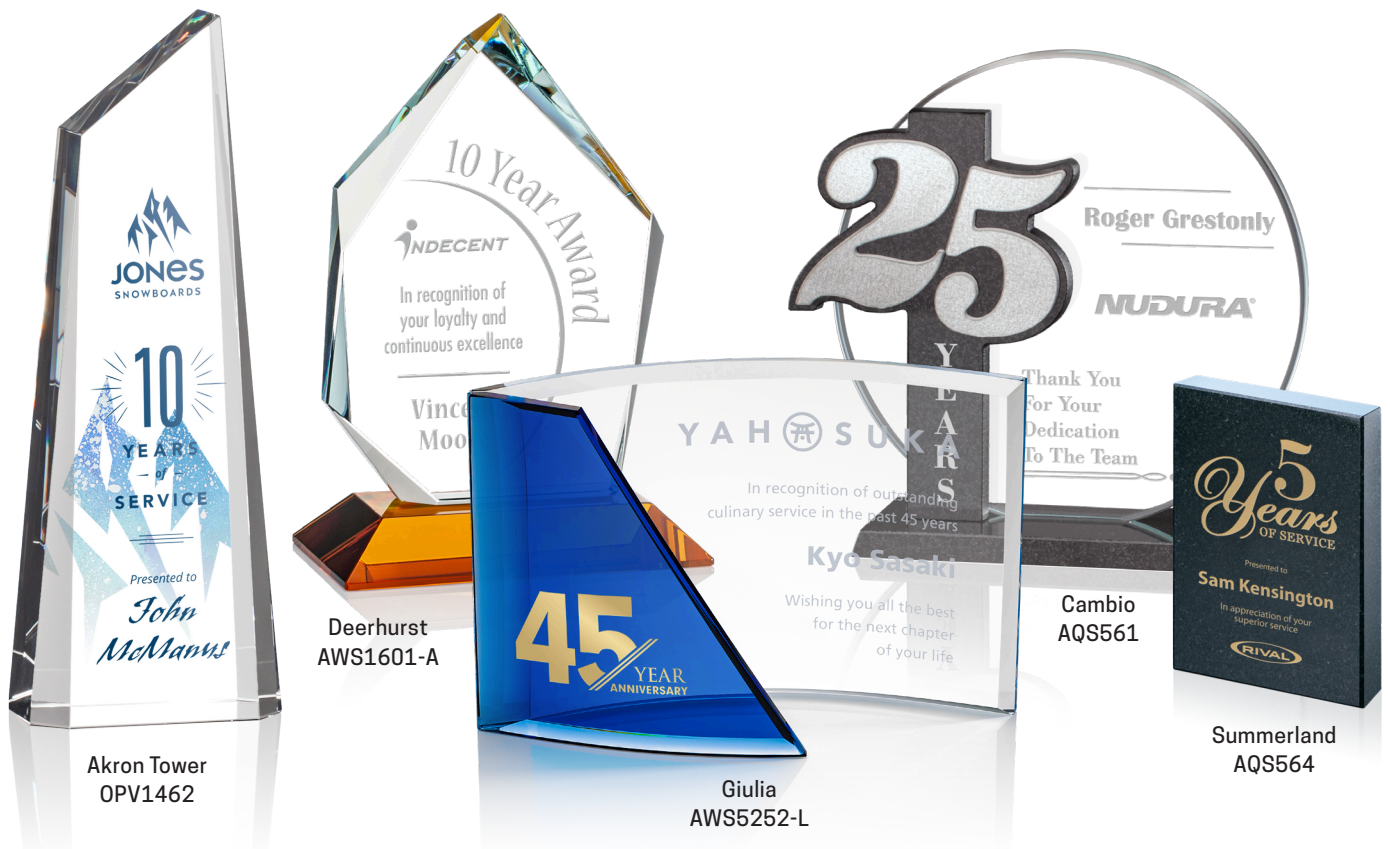

Years of Service Awards

Recognize Loyalty & Dedication

Studies have shown that organizations that celebrate their employees through a recognition program can expect increased productivity, more motivated employees and a much more positive workplace. More than ever, now is the time to show them you care and recognize their hard work, dedication and loyalty.

Visit our website to view our beautifully curated collection of Years of Service Awards.