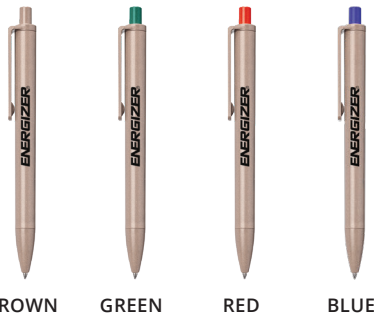

CAS102 Pacus
as low as \$30.98 (C)
Available in

CAS101 Caturra
as low as \$34.85 (C)
Available in

CAS103 Glacio
as low as \$23.11 (C)
Available in

■ RITTERPEN

**Ritter® Algo Pen
P2381**

The German manufactured Algo Pen from is a novel eco-friendly pen made from all-natural biodegradable brown algae found in our oceans.