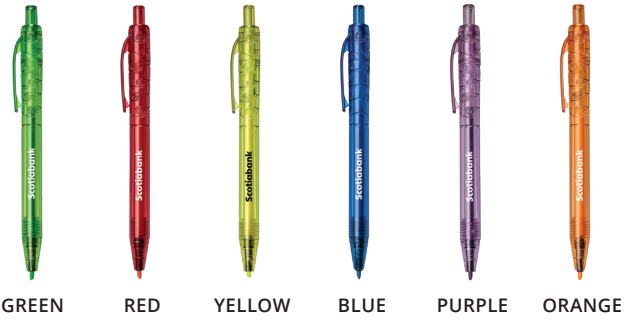

**Bali Recycled Plastic Highlighter
P2380**

The Bali eco-friendly highlighter is made from recycled water bottles. Available in various translucent and vibrant colors and includes a fine felt tip.

1 Color Imprint: 1 location, setup $30(C)
Decorating area: 1.25" x 0.5"

Packaging Bulk Packed

CODE	100	250	500	1000	2500+
P2380	1.47	1.40	1.34	1.29	1.25 5C