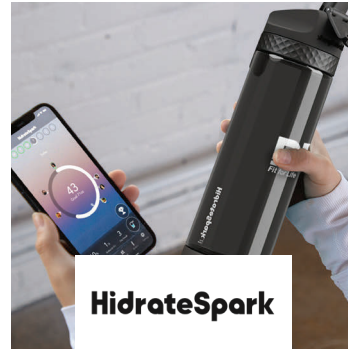

HUGO BOSS

ungaro

HidrateSpark

ICE watch

ungaro

RēVO
SINCE 1985

YANKEE CANDLE®

WW
WoodWick.