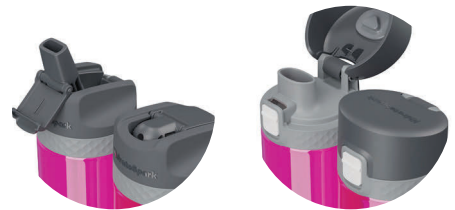

Straw Lid

Chug Lid

*SETUP CHARGES APPLY. PRICES SUBJECT TO CHANGE. VISIT WWW.STREGISGRP.COM FOR UP-TO-DATE PRICING.