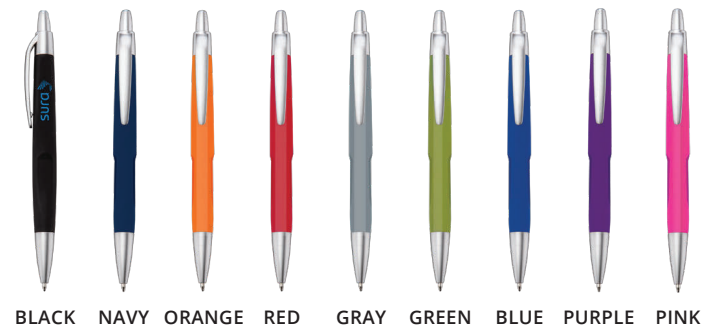

**Acadia Ballpoint Pen
P2365**

The Acadia pen features a curved design along its body, the perfect soft rubber touch to ensure it stays in your hand! Featuring an array of unique colors, the Acadia fuels your creativity with its comfortable build.

1 Color Imprint: 1 location, setup $30(C)
Decorating area: 1.25" x 0.25"

Full Color Imprint: 1 location, setup $30(C)
Setup Charge: $0.30(C) per piece
Decorating area: 1.25" x 0.25"

Packaging Bulk Packed

CODE	300	1000	5000+
P2365	0.93	0.85	0.79
			3C

*SETUP CHARGES APPLY. PRICES SUBJECT TO CHANGE.
VISIT WWW.STREGISGRP.COM FOR UP-TO-DATE PRICING.