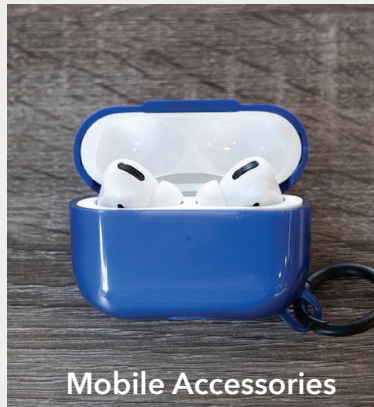

Mobile Accessories