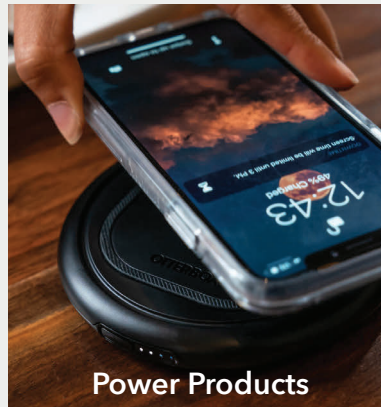

Phone Cases

Tablet Cases

Mobile Accessories

Power Products

Revo

SINCE 1985

Revo introduced NASA-based polarized lens technology to protect your eyes from harmful glare and enhance your vision. A premium sunglasses brand that is an amazing gift for special occasions. The Best Lens on Earth Awaits You.