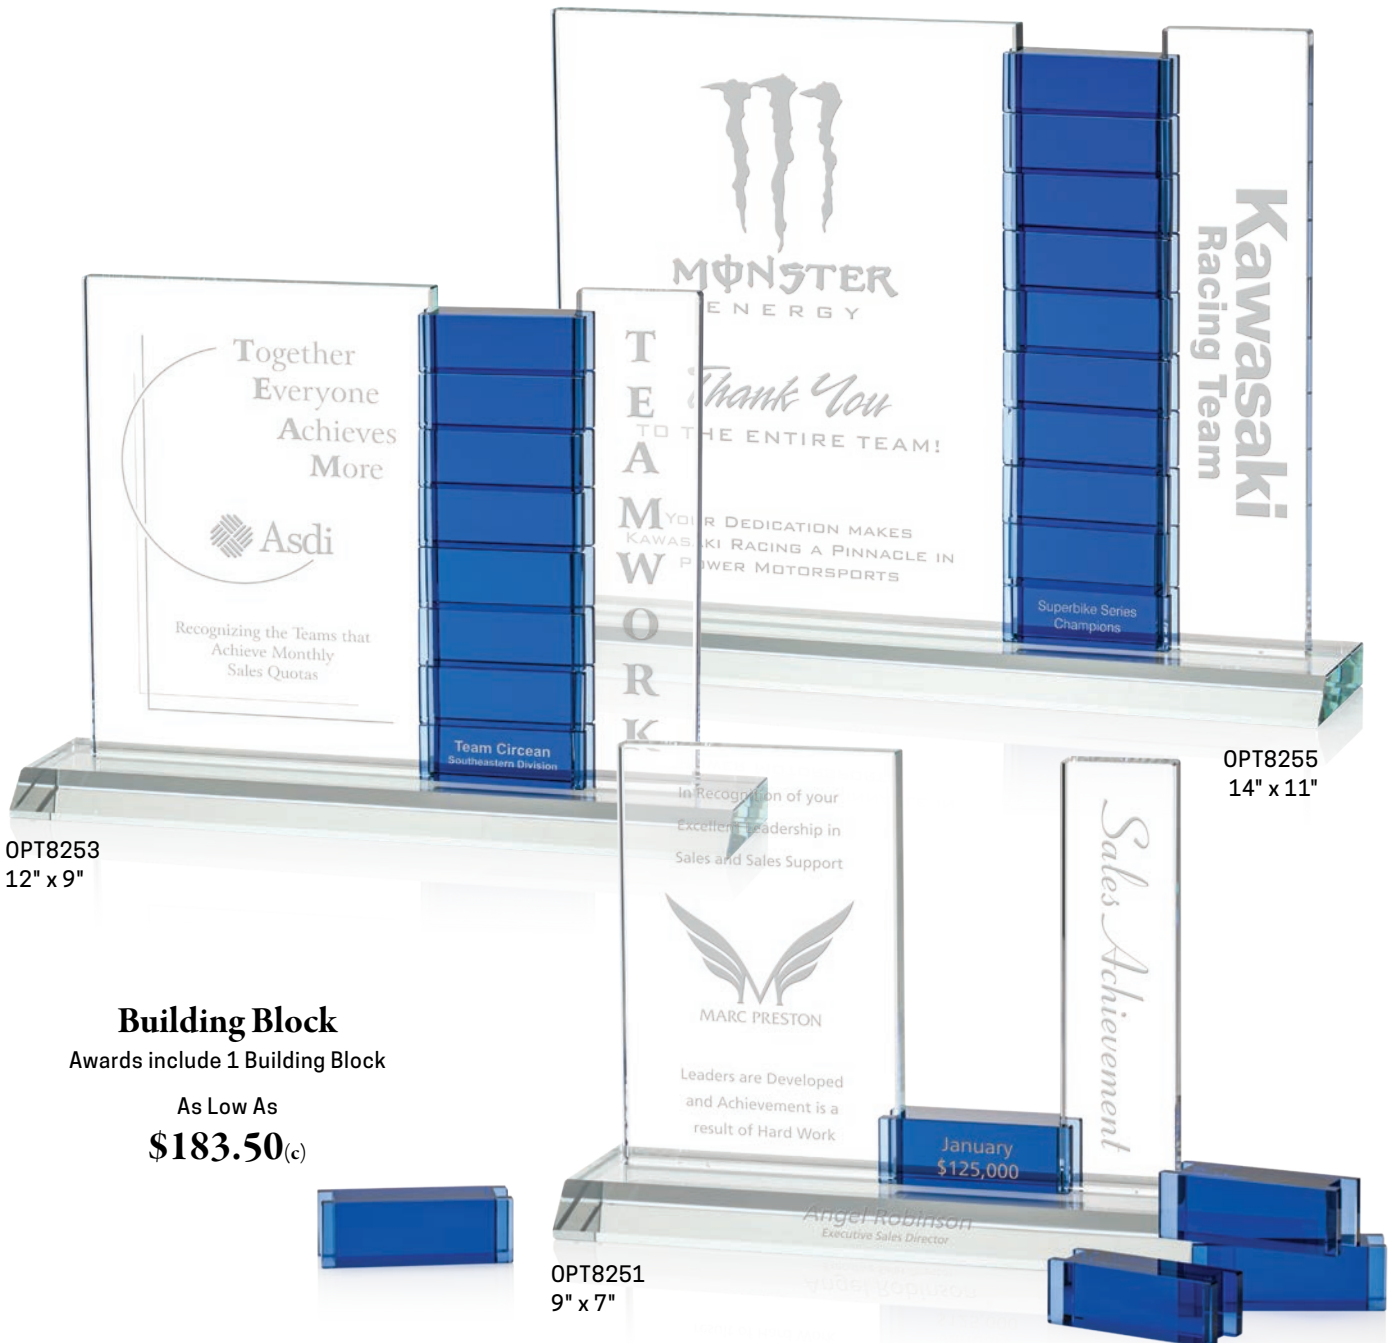

PERPETUAL AWARDS

Celebrate achievements again and again

One award that does it all. Simply add-a-block to celebrate new achievements! Perfect for employee of the month programs or to commemorate important milestones.

View our Perpetual Award Collection on our website for more details.

OPT8253
12" x 9"

OPT8255
14" x 11"

Building Block

Awards include 1 Building Block

As Low As
$183.50(c)

OPT8251
9" x 7"