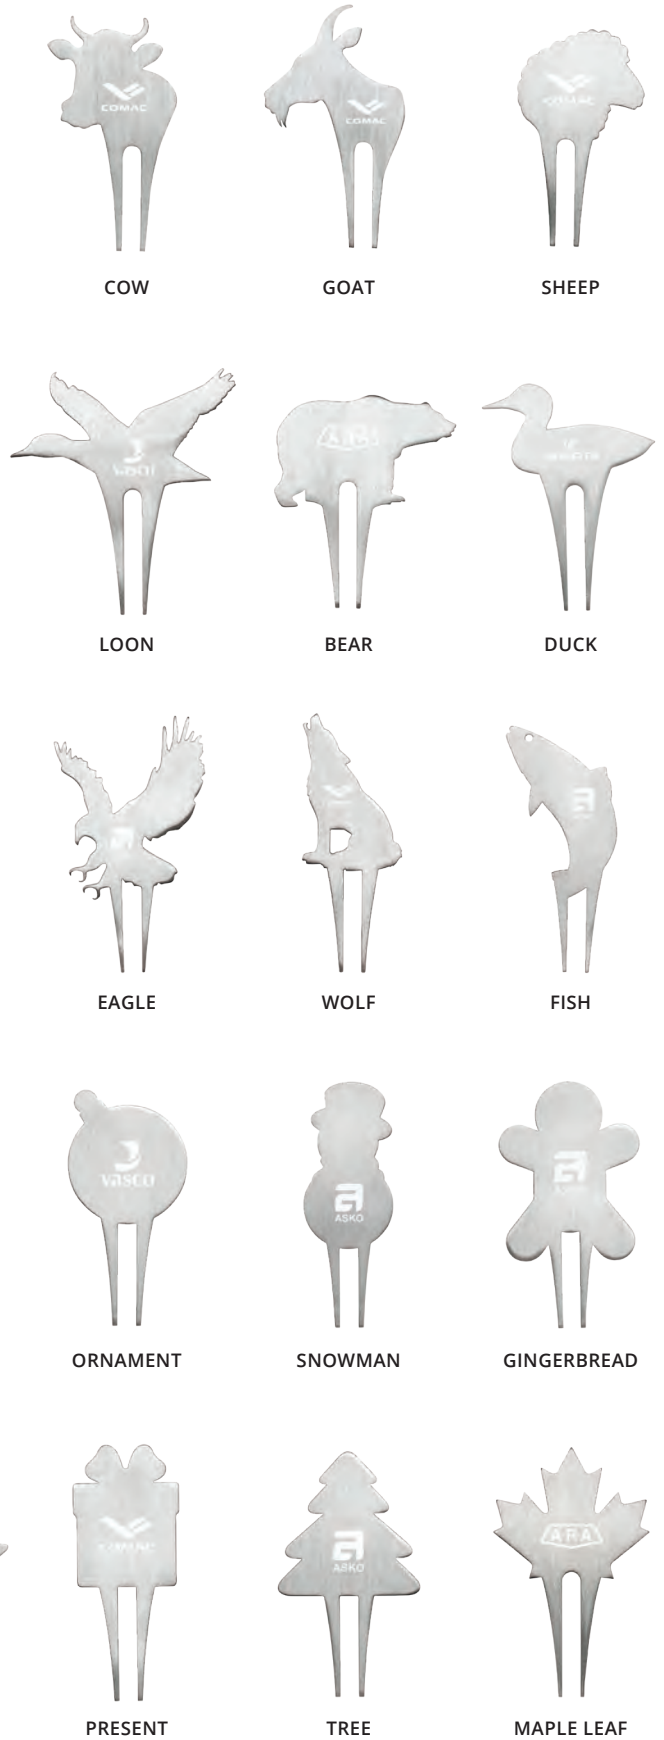

**Laser Engraving:** 1 location, setup \$80(C)  
Decorating area: 2" x 0.75"

**Packaging** Factory Gift Box

CODE	6	25	50	100
SMR4001	174.85	165.67	158.80	154.59
				4C

\*SETUP CHARGES APPLY. PRICES SUBJECT TO CHANGE. VISIT WWW.STREGISGRP.COM FOR UP-TO-DATE PRICING.