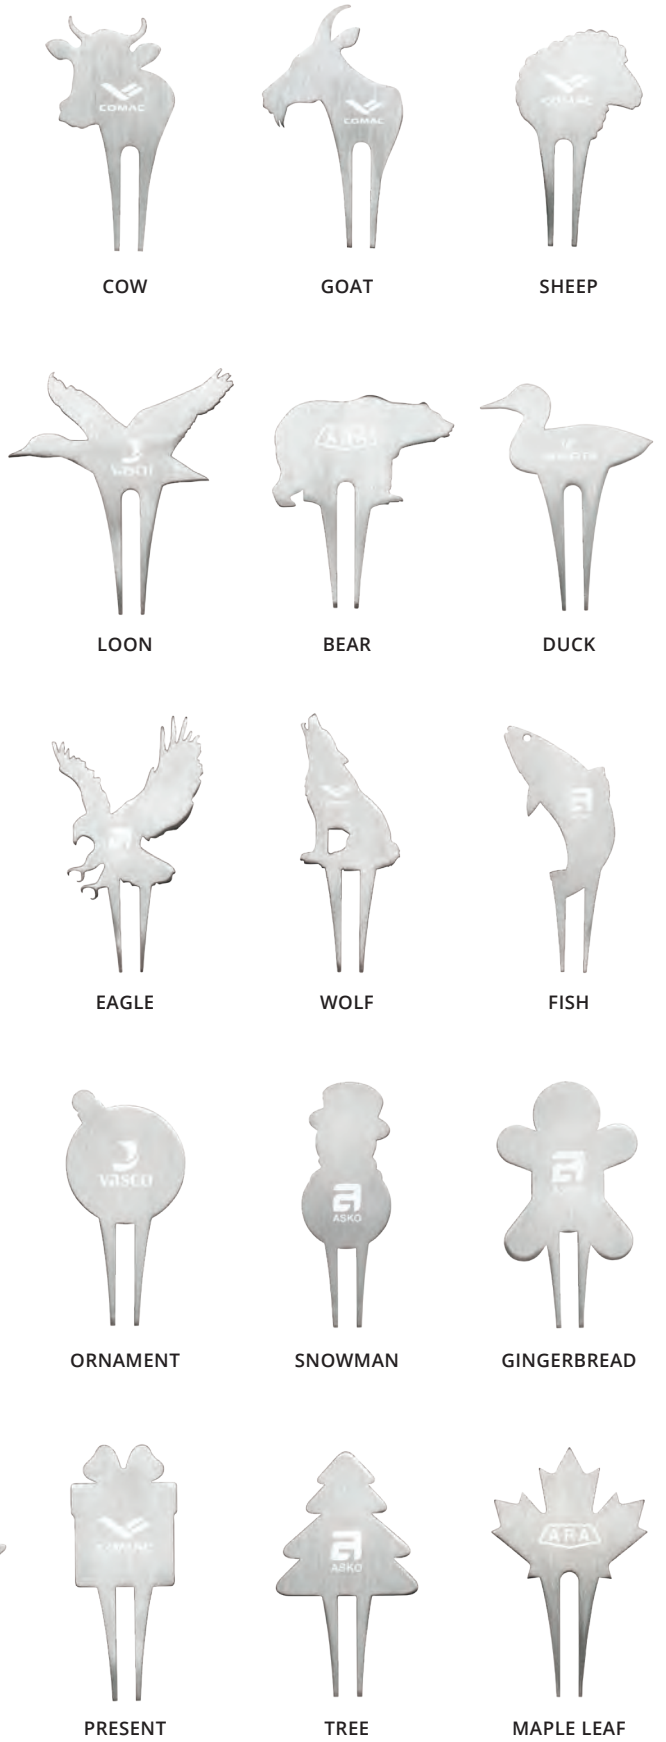

Laser Engraving: 1 location, setup \$80(C)
Decorating area: 2" x 0.75"

Packaging Factory Gift Box

CODE	6	25	50	100
SMR4001	199.85	189.36	181.50	176.69
				4C

*SETUP CHARGES APPLY. PRICES SUBJECT TO CHANGE. VISIT WWW.STREGISGRP.COM FOR UP-TO-DATE PRICING.