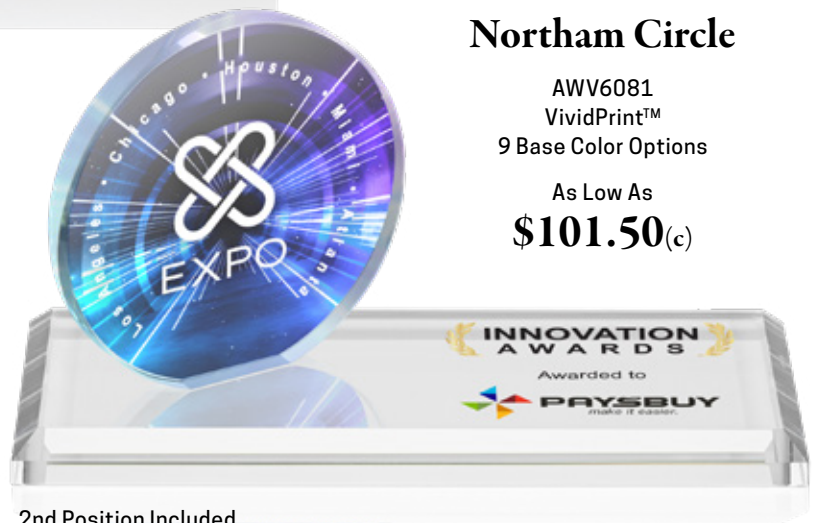

2nd Position Optional

2nd Position Optional

Northam Apple

AWS6044 / AWW6044
 Deep Etch or VividPrint™
 9 Base Color Options

As Low As
\$80.50(c)

Northam Circle

AWV6081
 VividPrint™
 9 Base Color Options

As Low As
\$101.50(c)