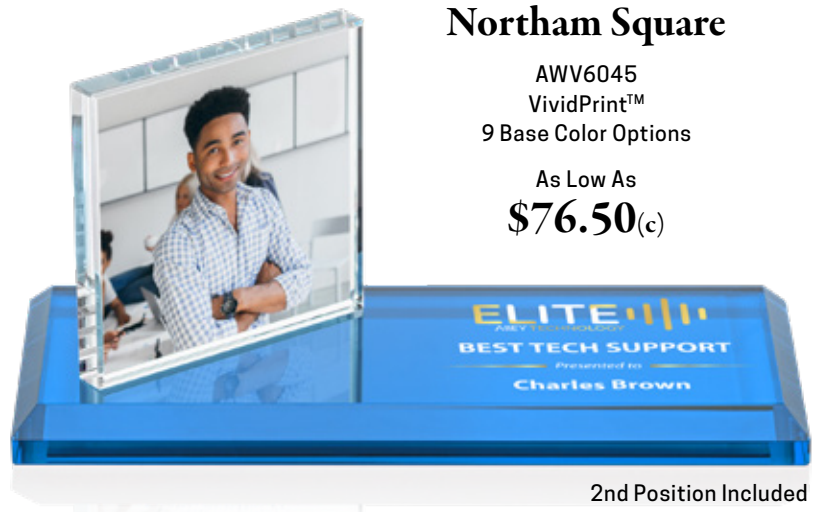

White

Albion

*SETUP CHARGES APPLY. PRICES SUBJECT TO CHANGE.
 SEE WEBSITE FOR CURRENT PRICING.

NEW

Northam Square

AWV6045
VividPrint™
9 Base Color Options

As Low As
\$76.50(c)

2nd Position Included