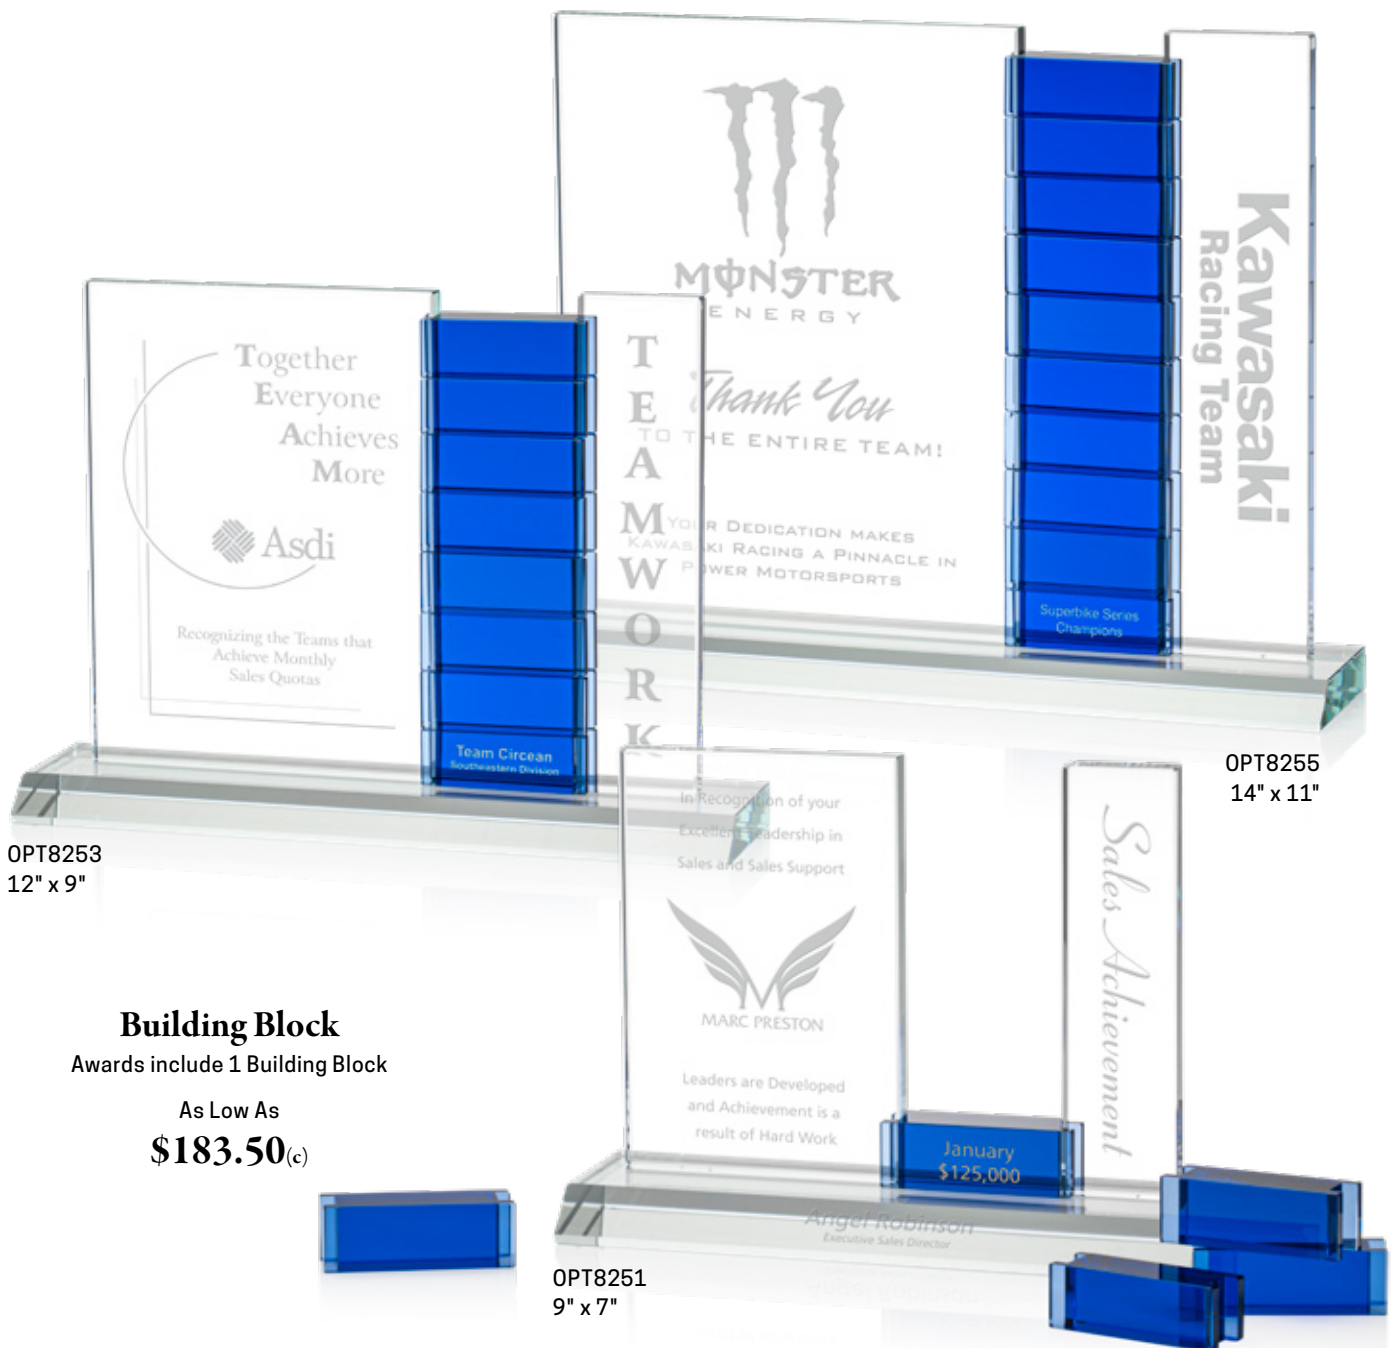

Red

Sky Blue

Green

Black

White

Albion

*SETUP CHARGES APPLY. PRICES SUBJECT TO CHANGE.
SEE WWW.STREGISGRP.COM FOR CURRENT PRICING.

PERPETUAL AWARDS

Celebrate achievements again and again

One award that does it all. Simply add-a-block to celebrate new achievements! Perfect for employee of the month programs or to commemorate important milestones.

View our Perpetual Award Collection on our website for more details.