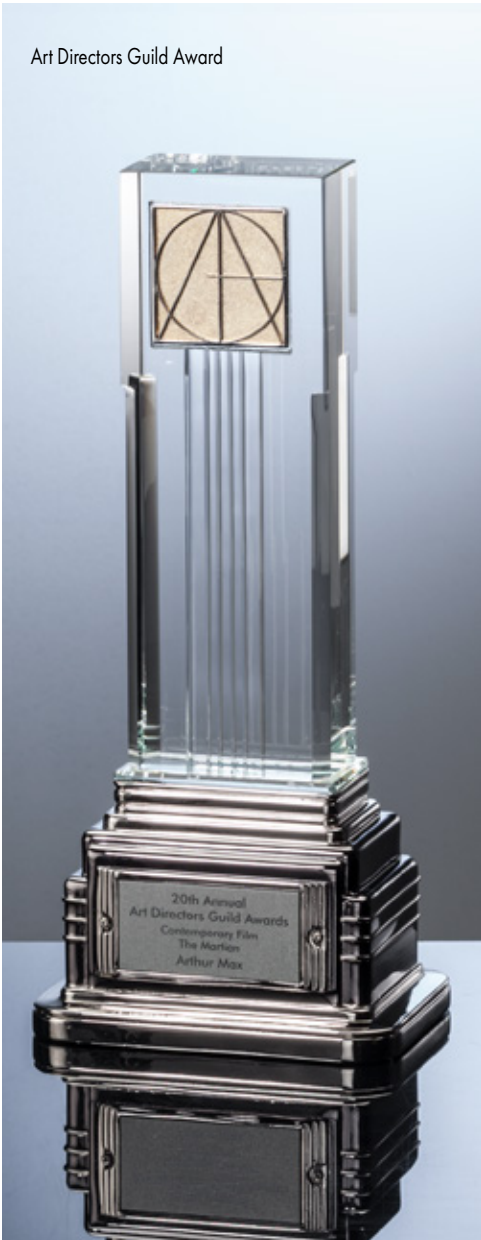

Art Directors Guild Award