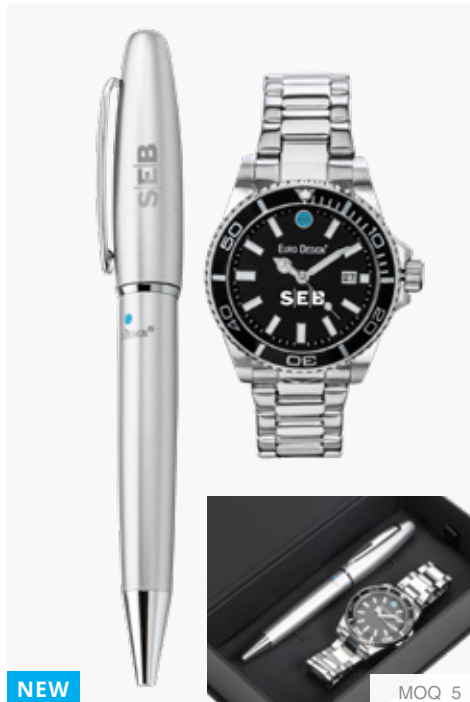

rabbit® Vertical Corkscrew 3-PC Set
 RBT1002
 As low as \$99.85(C)

Euro Design® Velten Watch/Pen Set
 G170-001
 As low as \$136.60(C)

Bassan Frame
 PFX476
 As low as \$20.05(C)

*SETUP CHARGES APPLY. PRICES SUBJECT TO CHANGE. VISIT WWW.STREGISGRP.COM FOR UP-TO-DATE PRICING.