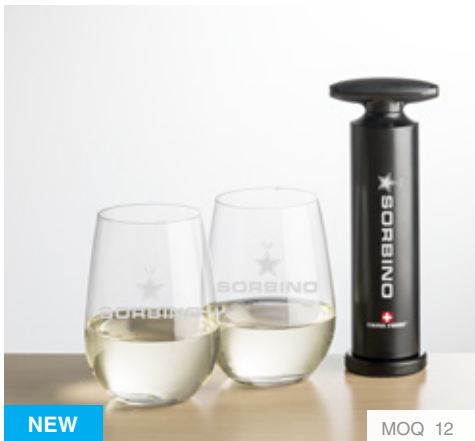

NEW

MOQ 12

**Swiss Force® Effortless Opener & RIEDEL
Stemless**

BWA1041-2RD

As low as $69.50(c)