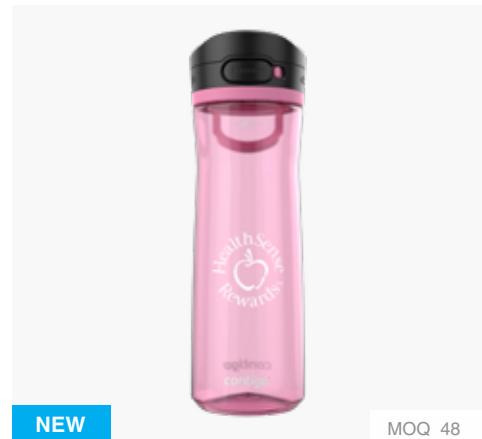

NEW

MOQ 48

Contigo® Streeterville Tumbler - 40oz

BDC1263

As low as \$63.27(c)

NEW

MOQ 48

Contigo® Thermal Bottle - 40oz

BDC1268

As low as \$63.27(c)

NEW

MOQ 48

Contigo® Streeterville Tumbler w/Straw - 32oz

BDC1262

As low as \$46.52(c)

NEW