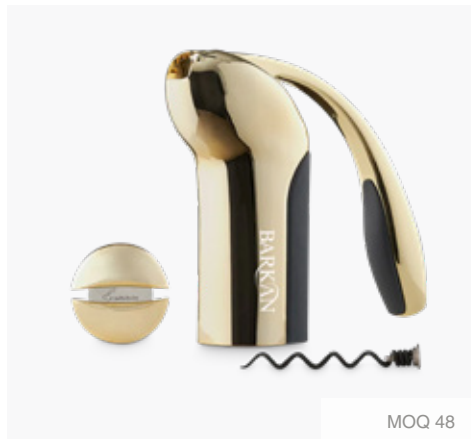

NEW

MOQ 12

VoChill™ Stemmed Wine Chiller

VCH1001

As low as \$72.89(c)

NEW

MOQ 12

VoChill™ Stemless Wine Chiller

VCH1002

As low as \$64.94(c)

Developed and designed in Seattle, Rabbit® barware accessories bring innovative and functional essentials to your at-home bar! Rabbit®'s collection of tools ensures you mix, pour, and enjoy your favourite beverages with effortless flair.

MOQ 48

rabbit® 4-PC Wine Tool Kit

RBT4001

As low as \$61.13(C)

MOQ 48

rabbit® Vertical Corkscrew 3-PC Set

RBT1002

As low as \$99.85(C)

NEW

MOQ 48

rabbit® Lever Corkscrew

RBT1004

As low as \$182.66(C)

*SETUP CHARGES APPLY. PRICES SUBJECT TO CHANGE. VISIT WWW.STREGISGRP.COM FOR UP-TO-DATE PRICING.

BARWARE

WINE ACCESSORIES