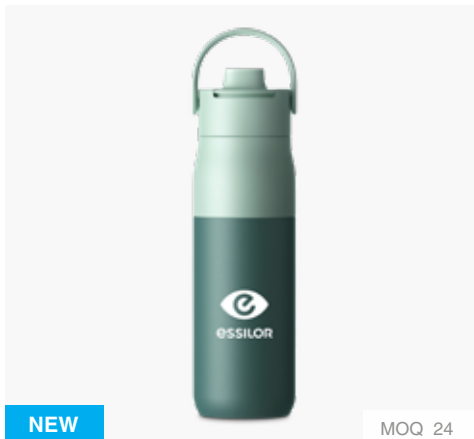

LARQ

LARQ self-cleaning water purifying products bring you pure, refreshing water at the touch of a button! LARQ's powerful PureVis™ technology activates at the touch of a button and every 2 hours to eliminate up to 99% of bio-contaminants such as E.coli from your water and bottle.

NEW

MOQ 24

LARQ Swig Top Bottle - 23oz

LRQ2005

As low as $47.10(€)