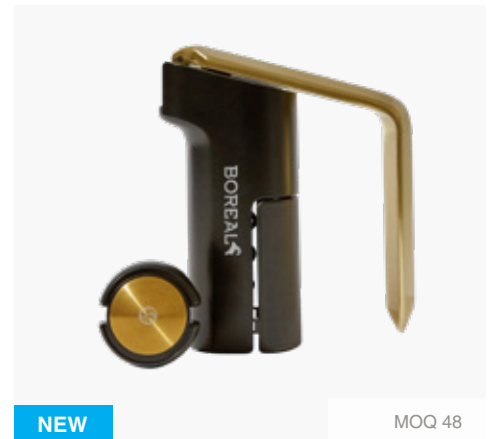

MOQ 48

rabbit® 4-PC Wine Tool Kit

RBT4001

As low as \$61.13(C)

MOQ 48

rabbit® Vertical Corkscrew 3-PC Set

RBT1002

As low as \$99.85(C)

NEW

MOQ 48

rabbit® Lever Corkscrew

RBT1004

As low as \$182.66(C)

*SETUP CHARGES APPLY. PRICES SUBJECT TO CHANGE. VISIT WWW.STREGISGRP.COM FOR UP-TO-DATE PRICING.

BARWARE

WINE ACCESSORIES