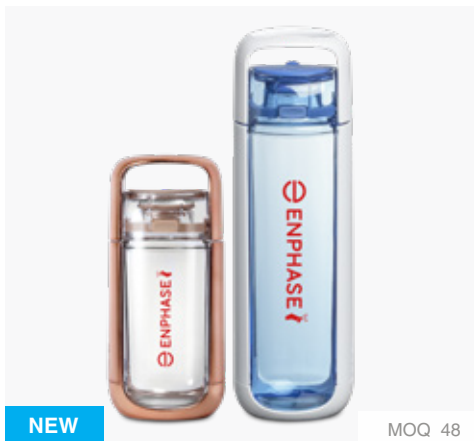

As low as \$48.66(c)

NEW

KOR® Union Bottle

BDK107

As low as \$29.96(c)

NEW

MOQ 48

KOR® One Bottle