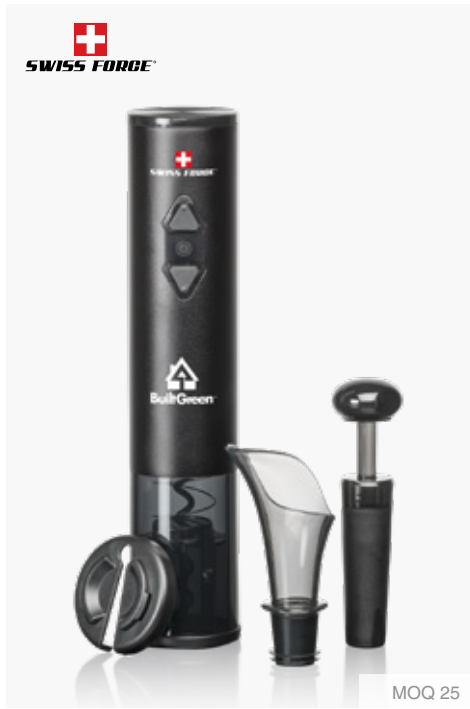

MOQ 35

Contemporary Wine Set
 L820
 As low as \$14.99(C)

MOQ 25

Bodega Wine Accessory Set

L970

As low as \$22.95(C)

MOQ 25

Swiss Force® Opener Gift Set