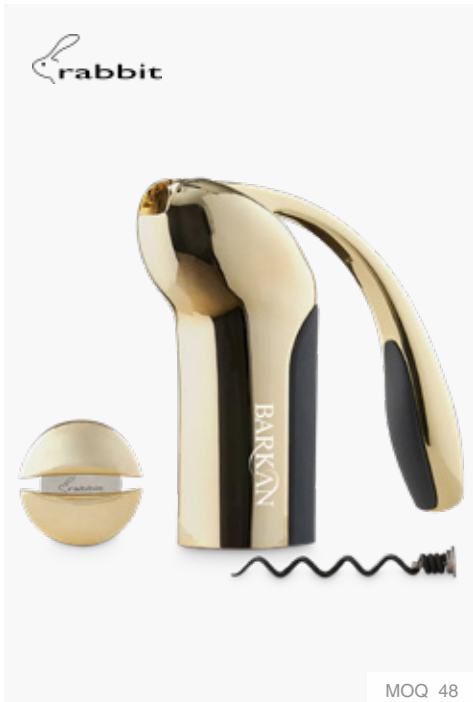

rabbit® Vertical Corkscrew 3-PC Set
 RBT1002
 As low as \$99.85(C)

Euro Design® Velten Watch/Pen Set
 G170-001
 As low as \$136.60(C)

Bassan Frame
 PFX476
 As low as \$20.05(C)

*SETUP CHARGES APPLY. PRICES SUBJECT TO CHANGE. VISIT WWW.STREGISGRP.COM FOR UP-TO-DATE PRICING.