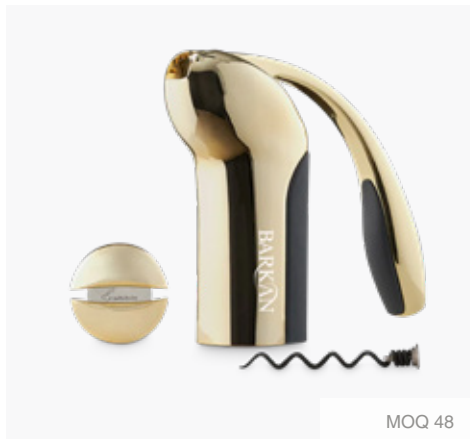

VCH1002

As low as \$49.92(c)

Developed and designed in Seattle, Rabbit® barware accessories bring innovative and functional essentials to your at-home bar! Rabbit®'s collection of tools ensures you mix, pour, and enjoy your favorite beverages with effortless flair.

MOQ 48

rabbit® 4-PC Wine Tool Kit

RBT4001

As low as \$37.94(C)

MOQ 48

rabbit® Vertical Corkscrew 3-PC Set

RBT1002

As low as \$70.77(C)

NEW

MOQ 48

rabbit® Lever Corkscrew

RBT1004

As low as \$129.32(C)

*SETUP CHARGES APPLY. PRICES SUBJECT TO CHANGE. VISIT WWW.STREGISGRP.COM FOR UP-TO-DATE PRICING.

WINE ACCESSORIES

Uncork the possibilities with our exquisite wine accessories – the perfect companions for wine enthusiasts. Elevate your tasting experience with our meticulously crafted tools, designed to enhance every pour, sip, and celebration!