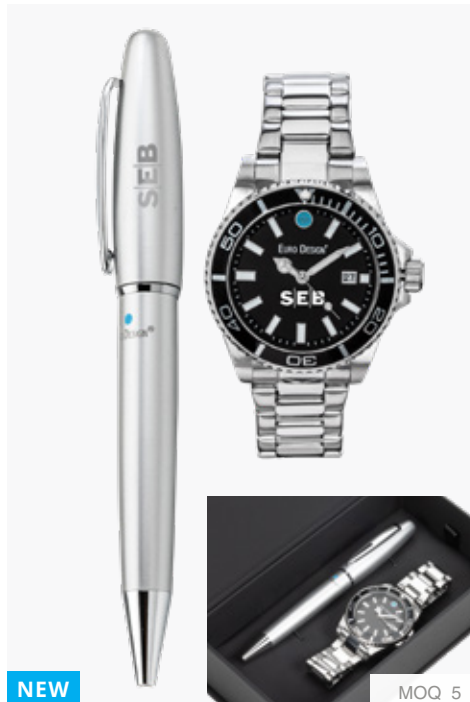

rabbit® Vertical Corkscrew 3-PC Set
 RBT1002
 As low as \$70.77(C)

Euro Design® Velten Watch/Pen Set
 G170-001
 As low as \$114.49(C)

Bassan Frame
 PFX476
 As low as \$16.50(C)

*SETUP CHARGES APPLY. PRICES SUBJECT TO CHANGE.
 VISIT WWW.STREGISGRP.COM FOR UP-TO-DATE PRICING.