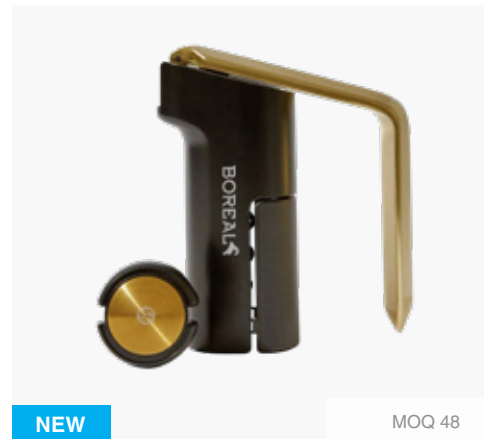

MOQ 48

rabbit® 4-PC Wine Tool Kit

RBT4001

As low as \$37.94(C)

MOQ 48

rabbit® Vertical Corkscrew 3-PC Set

RBT1002

As low as \$70.77(C)

NEW

MOQ 48

rabbit® Lever Corkscrew

RBT1004

As low as \$129.32(C)

*SETUP CHARGES APPLY. PRICES SUBJECT TO CHANGE. VISIT WWW.STREGISGRP.COM FOR UP-TO-DATE PRICING.

WINE ACCESSORIES

Uncork the possibilities with our exquisite wine accessories – the perfect companions for wine enthusiasts. Elevate your tasting experience with our meticulously crafted tools, designed to enhance every pour, sip, and celebration!