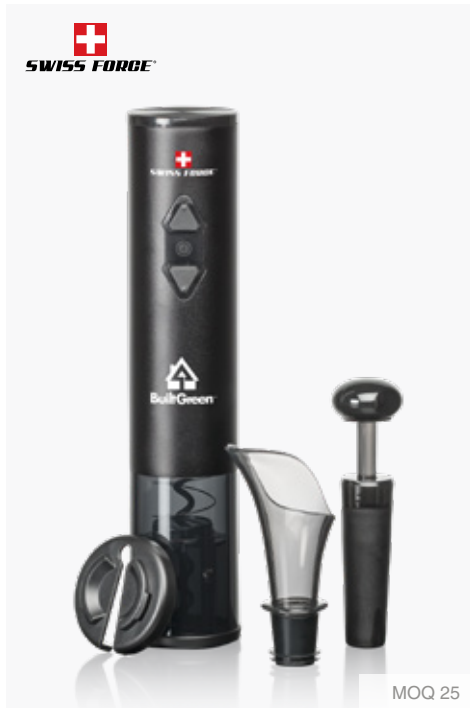

As low as \$12.74(C)

MOQ 25

Bodega Wine Accessory Set

L970

As low as \$18.36(C)

MOQ 25

Swiss Force® Opener Gift Set

SFL895