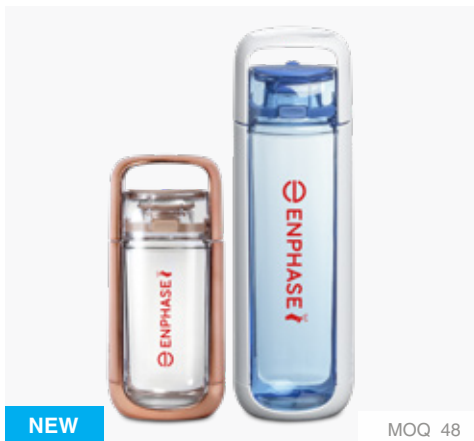

As low as \$33.07(c)

NEW

KOR® Union Bottle

BDK107

As low as \$22.89(c)

NEW

MOQ 48

KOR® One Bottle