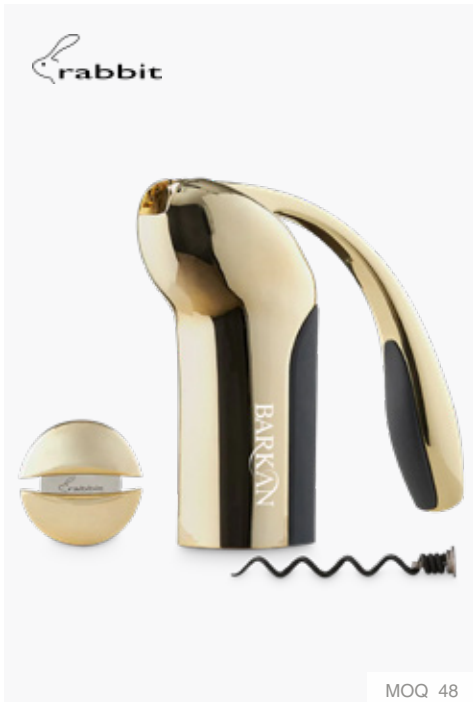

rabbit® Vertical Corkscrew 3-PC Set
 RBT1002
 As low as \$70.77(C)

Euro Design® Velten Watch/Pen Set
 G170-001
 As low as \$114.49(C)

Bassan Frame
 PFX476
 As low as \$16.50(C)

*SETUP CHARGES APPLY. PRICES SUBJECT TO CHANGE.
 VISIT WWW.STREGISGRP.COM FOR UP-TO-DATE PRICING.