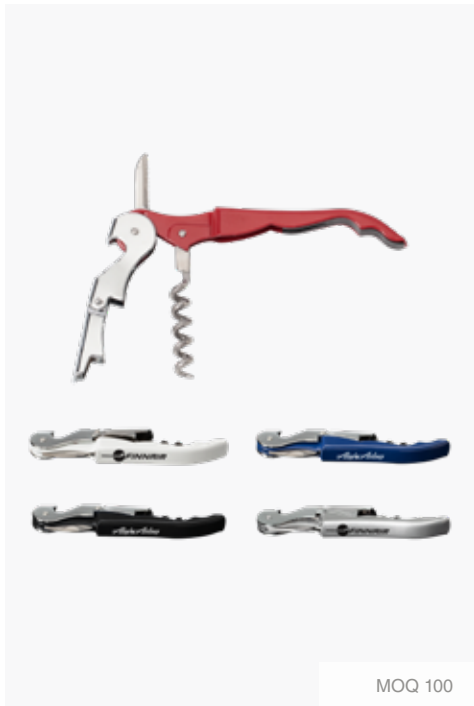

MOQ 100

Belgravia 3-in-1 Wine Opener

L115

As low as $2.85(C)