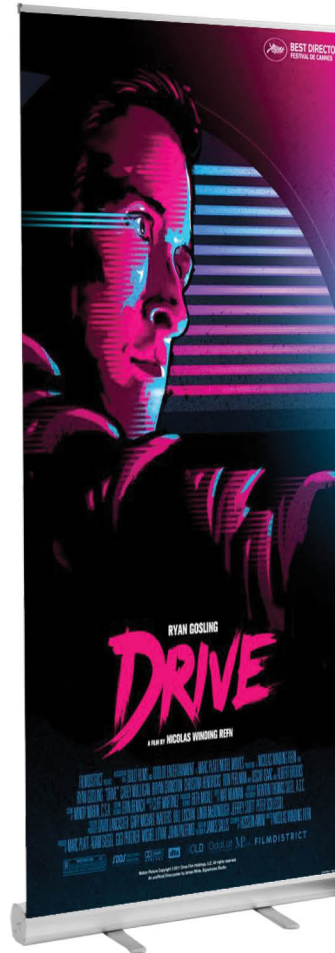

(C)

FABRIC RETRACTABLE BANNERS

All Options Include A Full Coverage, Full Color Dye Sublimation Print with PMS Color Match

Premium Retractable

- 34"x79", single-sided
- Sleek and polished wide base
- Carry bag included

Premium Retractable
Single-Sided: BRB03122

\$225

(C)

Double-Sided: \$358
BRB03211

Standard Retractable

- 34"x79", single-sided
- Sleek and polished wide base
- Lightweight aluminum base
- Swivel feet for stability
- Carry bag included