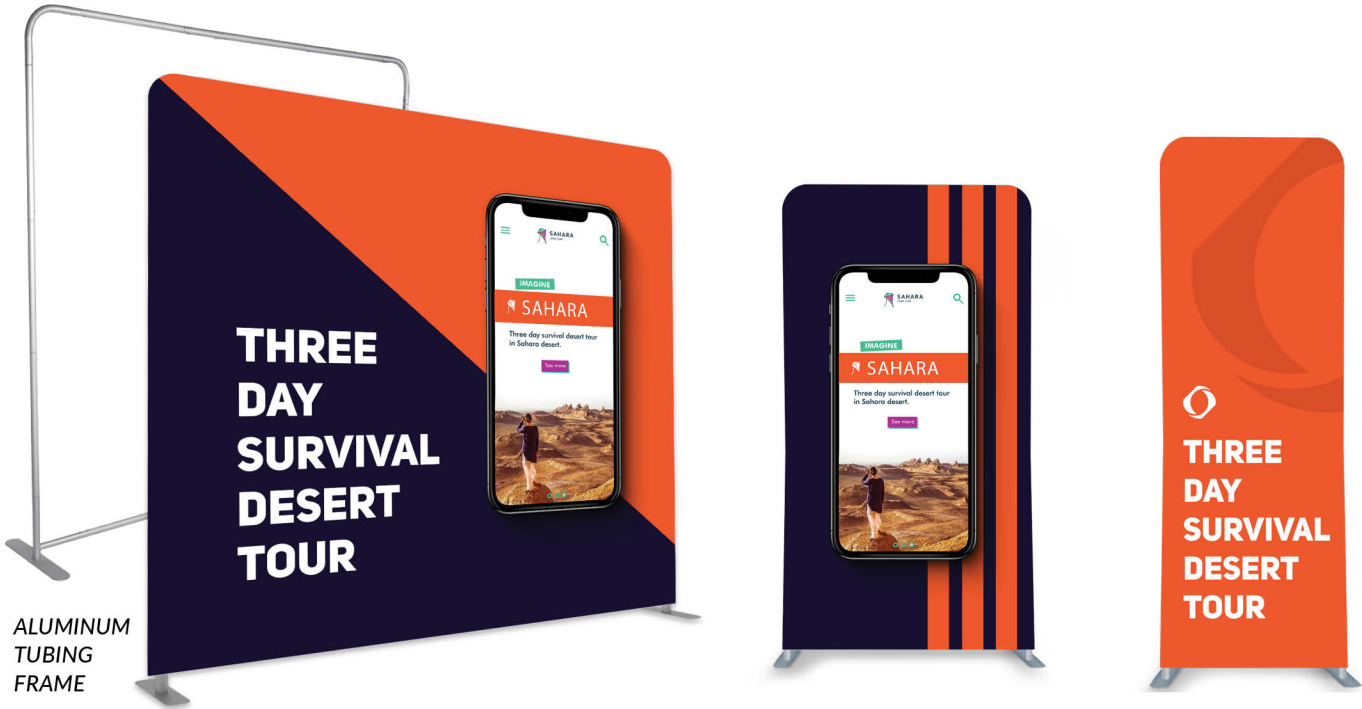

STRAIGHT FABRIC DISPLAYS

All Options Include A Full Coverage, Full Color Dye Sublimation Print with PMS Color Match

SIZE (LxH)	Single-Sided Price	Double-Sided Price
2ft: 24x89" Complete Unit	$218 DTS11114	$235 DTS11111
3ft: 36x89" Complete Unit	$262 DTS11214	$286 DTS11211
4ft: 48x89" Complete Unit	$304 DTS11313	$334 DTS11311
5ft: 60x89" Complete Unit	$357 DTS11413	$394 DTS11411
8ft: 96x89" Complete Unit	$503 DMB11121	$596 DMB01121
10ft: 114x89" Complete Unit	$620 DMB11221	$693 DMB01221
20ft: 234x89" Complete Unit	$1,195 DMB11321	$1,371 DMB01321