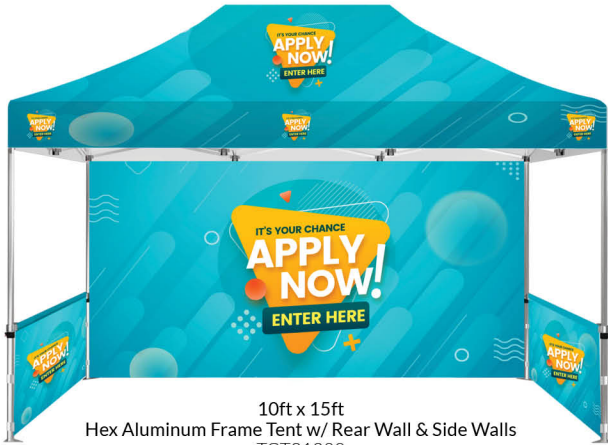

YOU CAN ALWAYS GO BIGGER! (OR SMALLER!)

10ft x 15ft
Hex Aluminum Frame Tent w/ Rear Wall & Side Walls
TCT21300