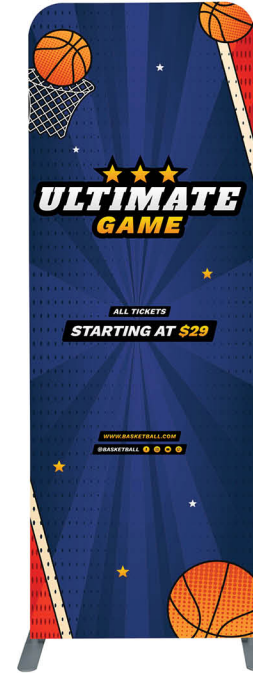

Why Choose a Straight Fabric Display?

- Clean presentation puts your best foot forward
- Rugged—stands up to frequent moving, shipping, and reassembly
- Flexible—double- or single-sided print, custom sizes available
- Interchangeable—use your existing frame with a new printed fabric any time

Complete set includes: Aluminum tubing frame, printed fabric, and carry bag

SIZE (LxH)	Single-Sided Price	Double-Sided Price
2ft: 24in W x 89in H Complete Unit	$241 DTS11113	$255 DTS11111
3ft: 36in W x 89in H Complete Unit	$297 DTS11213	$307 DTS11211
4ft: 48in W x 89in H Complete Unit	$350 DTS11313	$375 DTS11311
5ft: 60in W x 89in H Complete Unit	$428 DTS11413	$453 DTS11411
8ft: 96in W x 89in H Complete Unit	$581 DMB11121	$668 DMB01121
10ft: 114in W x 89in H Complete Unit	$672 DMB11221	$756 DMB01221
20ft: 234in W x 89in H Complete Unit	$1,212 DMB11321	$1,529 DMB01321

- 240g Tension fabric
- Full-color, full coverage dye sublimation print
- Single or double-sided print options
- Easy to assemble and lightweight
- Replacement fabrics also available

Create Your CUSTOM SIZE w/ No Minimums • Contact Us for Custom Pricing

(C)

Special pricing through June 30th, 2025