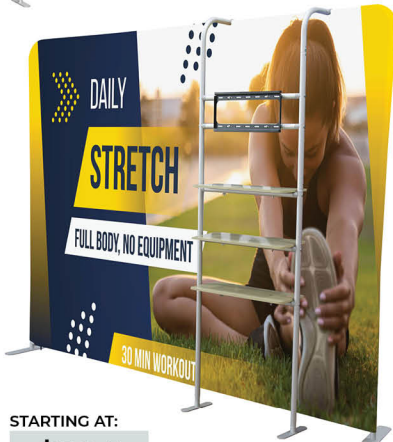

STARTING AT:

\$219

Item# TTSD0101

SEG Modular Display Kits

- Kit A: Complete Unit including (4) 3.3ft L x 6.6ft H displays and (1) 3.3ft L x 7.8ft H with a full color dye sublimation print on front and back of each piece using 150g blackout fabric, including aluminum frame, and carry bag, FSEGA001
- Kit B: (5) 3.3ft L x 6.6ft H, (1) 3.3ft L x 7.8ft H, FSEGB001
- Kit C: (3) 3.3ft L x 6.6ft H, (4) 3.3ft L x 3.3ft H, FSEGC001
- Check our website for all available variations and pricing

STARTING AT:

\$584

Item# SDSH01000

Straight Display with Shelves and TV Bracket

- Complete unit with printed fabric (240g Tension fabric), aluminum frame, and carry bag
- Available as single- and double-sided
- Sizes: 36in L x 89in H, 116in L x 89in H, 118in L x 89in H, 234in L x 89in H
- Check our website for all available variations and pricing