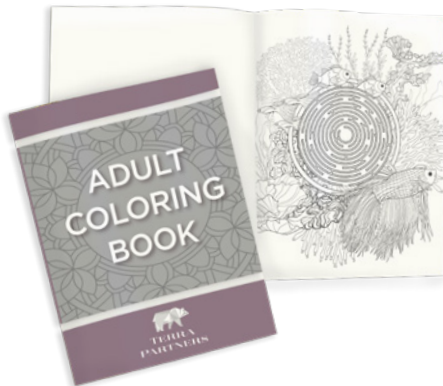

## Journal

**CU4CJ**

5.5" x 7.75"  
25 pages  
saddle stitched

Item	100	500	1000	2500
CU4CJ	\$2.80	\$2.35	\$2.05	\$1.80

## Adult Activity Book

**CU4AAB5**

8.5" x 11"  
12 printed pages  
saddle stitched

**CU4AAB57**

*Mini*  
5.5" x 7.75"  
12 printed pages  
saddle stitched

Item	100	500	1000	2500
CU4AAB85	\$3.30	\$2.85	\$2.55	\$2.40
CU4AAB57	\$2.80	\$2.35	\$2.05	\$1.80