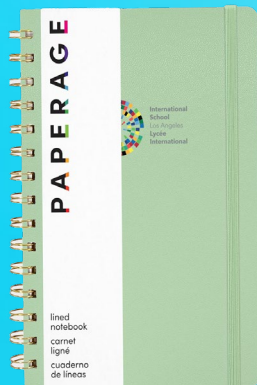

#PRG108
PAPERAGE® Spiral Hardcover Lined Journal Notebook with 160 Pages and Inner Pocket