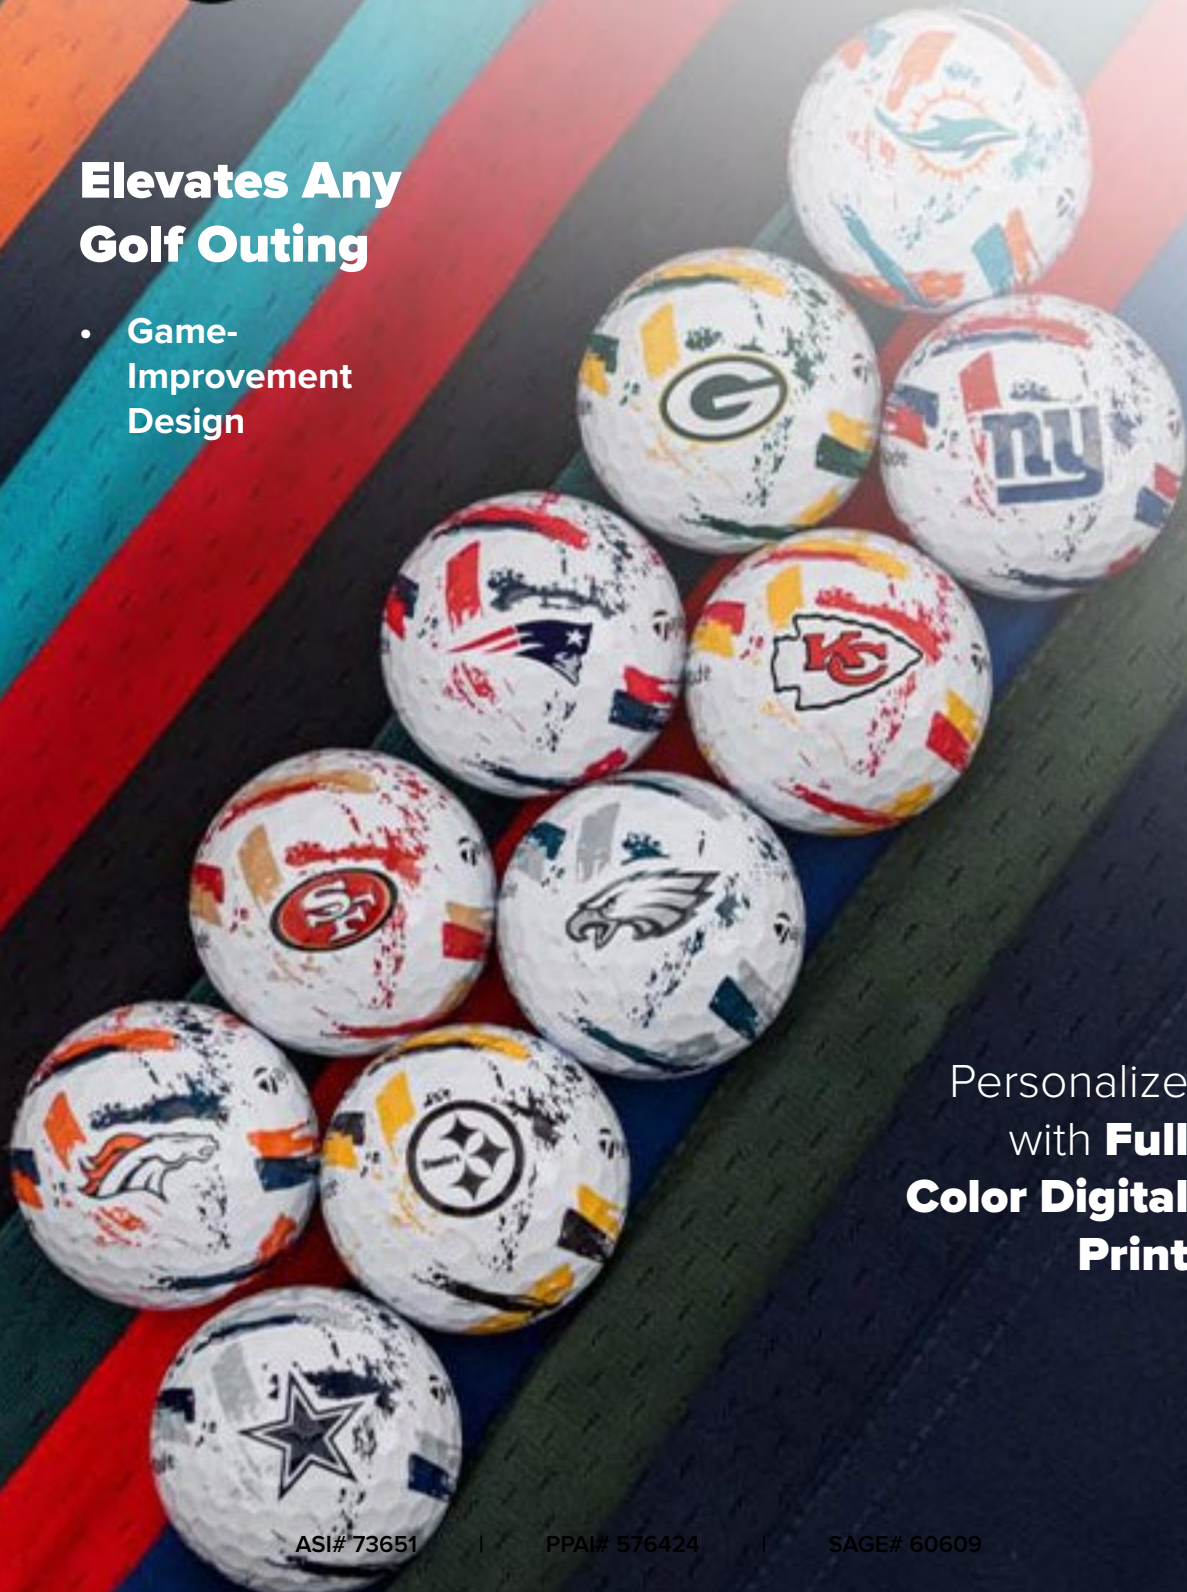

Wilson Ultra 500 Distance Golf Ball
with Custom Imprints

Elevates Any Golf Outing

- Game-Improvement Design

Personalize
with **Full
Color Digital
Print**

#TLM501
TaylorMade® Distance+ Golf Balls

#TLM503
TaylorMade® SpeedSoft Ink Golf Balls