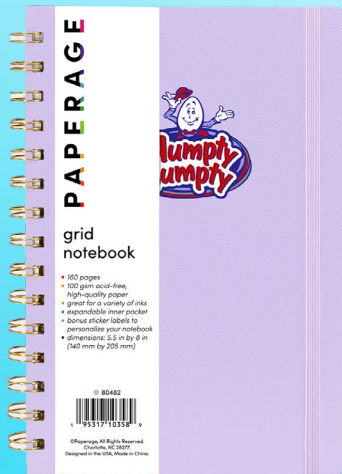

#PRG105
PAPERAGE® Spiral Hardcover with Graph Grid Journal Notebook with 160 Pages