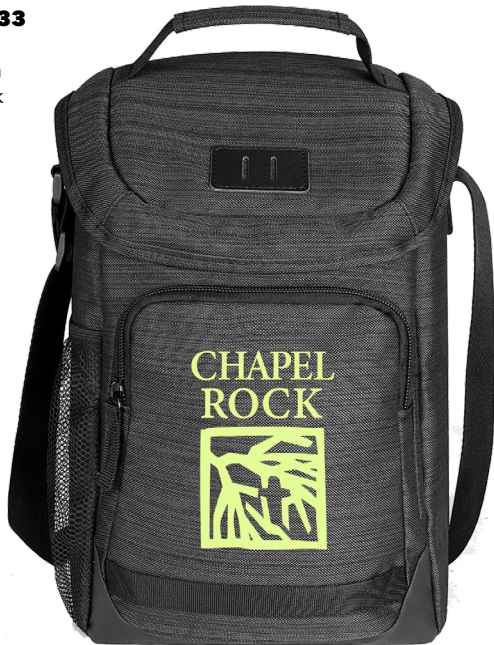

LBUSB234
16-Can
Adventure
Backpack
Cooler

COOLER BACKPACKS

LBUSB233
16-Can
Hampton
Backpack
Cooler