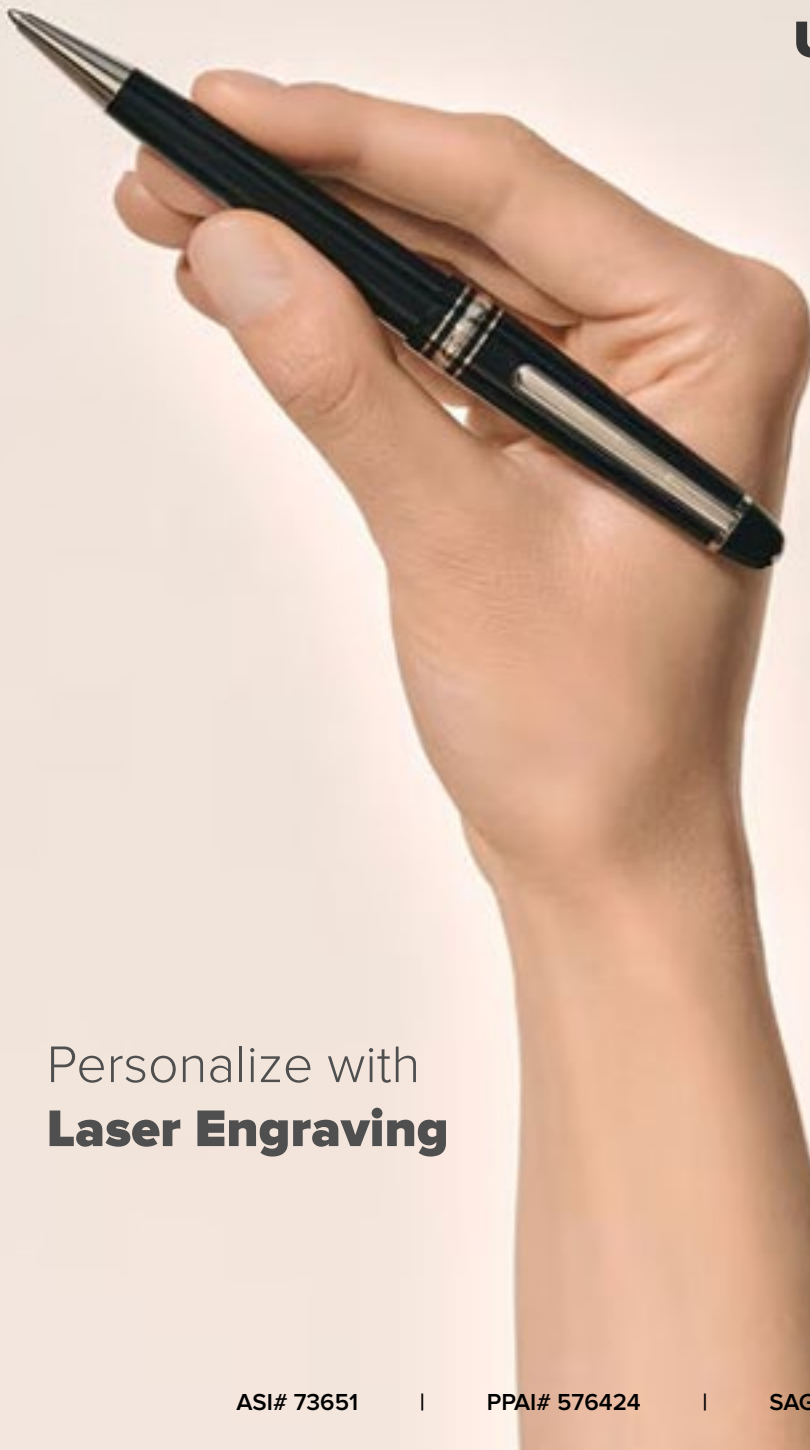

#SHR409
SHEAFFER® Sentinel 323 Brushed Chrome Executive Ballpoint Pen w/ Gift Box

#SHR408
SHEAFFER® SAGARIS 9475 Gloss Black Barrel Trim Executive Ballpoint Pen w/ Gift Box

#SHR407
SHEAFFER® SAGARIS 9475 Gloss Black Barrel Trim Executive Rollerball Pen w/ Gift Box

Rollerball Pens

MONTBLANC

Unmatched Prestige

- Crafted for C-Suite Gifting
- Timeless Design

Personalize with
Laser Engraving

#MBC401

MONTBLANC® Meisterstück
Luxury Platinum-Coated Midsize
Ballpoint Pen w/ Gift Box