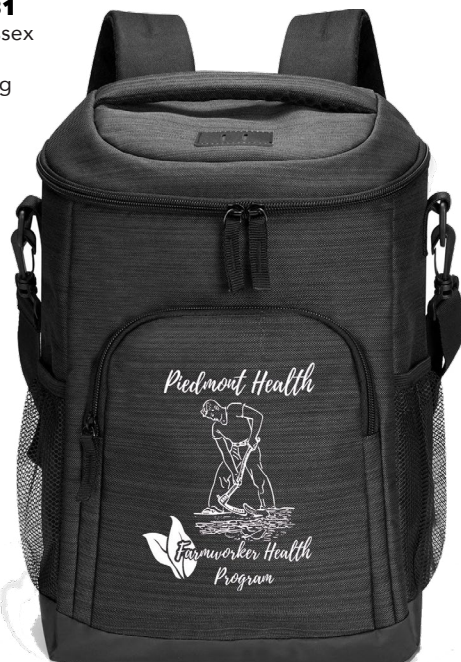

LBUSB231
24-Can Essex
Backpack
Cooler Bag