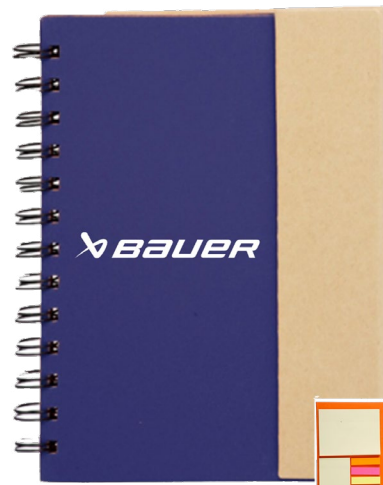

*Personalise with Laser
Engraving*

MOQ: 50

Production: 3-5 Days + Transit

Rush Service: 3 Days

#PFUS003
5.25" x 7"
Eco flip top
notebookwith
sticky notes

#PFUS017
Executive
JournalNotebook

#PFUS011
5" x 7" in Spiral Notebook
withColor Accents