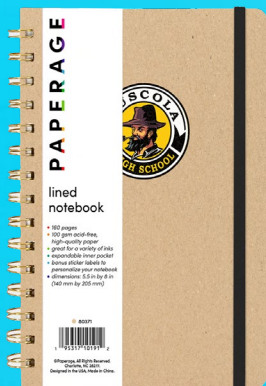

#PRG107
PAPERAGE® Spiral Hardcover Lined Journal Notebook with 160 Pages