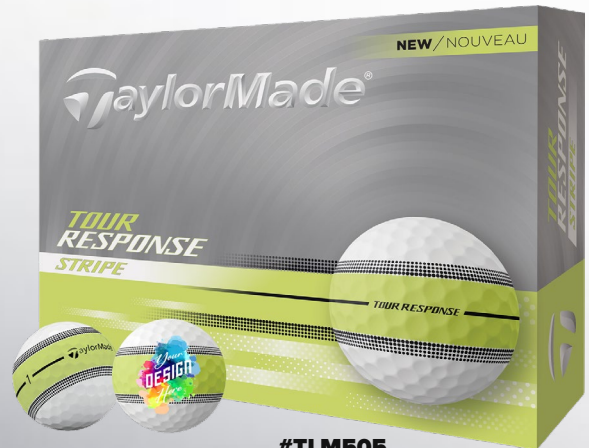

#TLM505
TaylorMade® Tour Response Hi-Vis Stripe Golf Balls