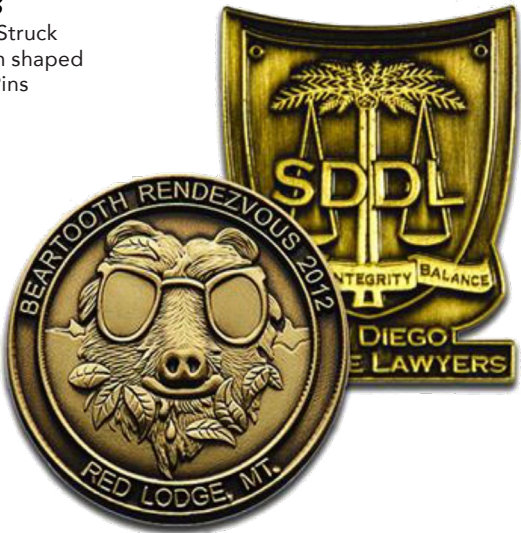

LPNSE-MB

Soft Enamel Custom Lapel Pins
with Magnet Backing

LPNHE-MB

Hard Enamel Custom Lapel
Pins with Magnet Backing

LPNDS

1" Die Struck Custom shaped
Lapel Pins

LPNDS

1" Die Struck
Custom shaped
Lapel Pins

STANDARD PLATES

Nickel

Dyed Black

No Color
imprint for Die
Struck Pins

PREMIUM PLATES*

Gold

Copper

Brass