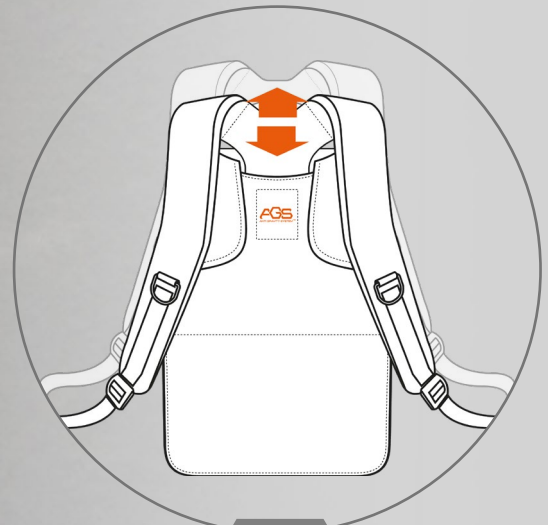

- Style Meets Practicality
- Smart Protection for Your Devices

**1 PIECE
MIN**

#BKBZ17-AGS
BIZIP Recycled Anti-Gravity System Executive Backpack

#BKG0AL
GOAL Recycled Modern Business Backpack

#BMDOKP
GOMMO Modern Sporty Business Backpack