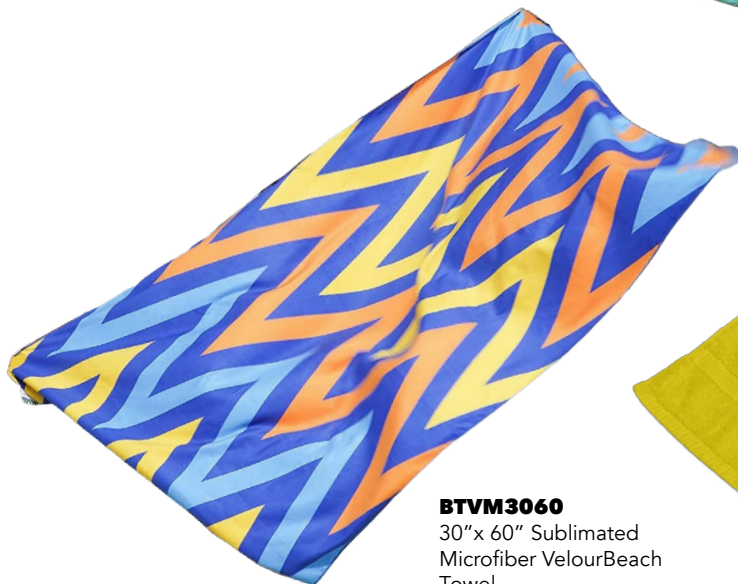

BTPM60R
60" Diameter Round
Sublimated Plush
Microfiber Beach
Towel

BTVM3060
30"x 60" Sublimated
Microfiber Velour Beach
Towel