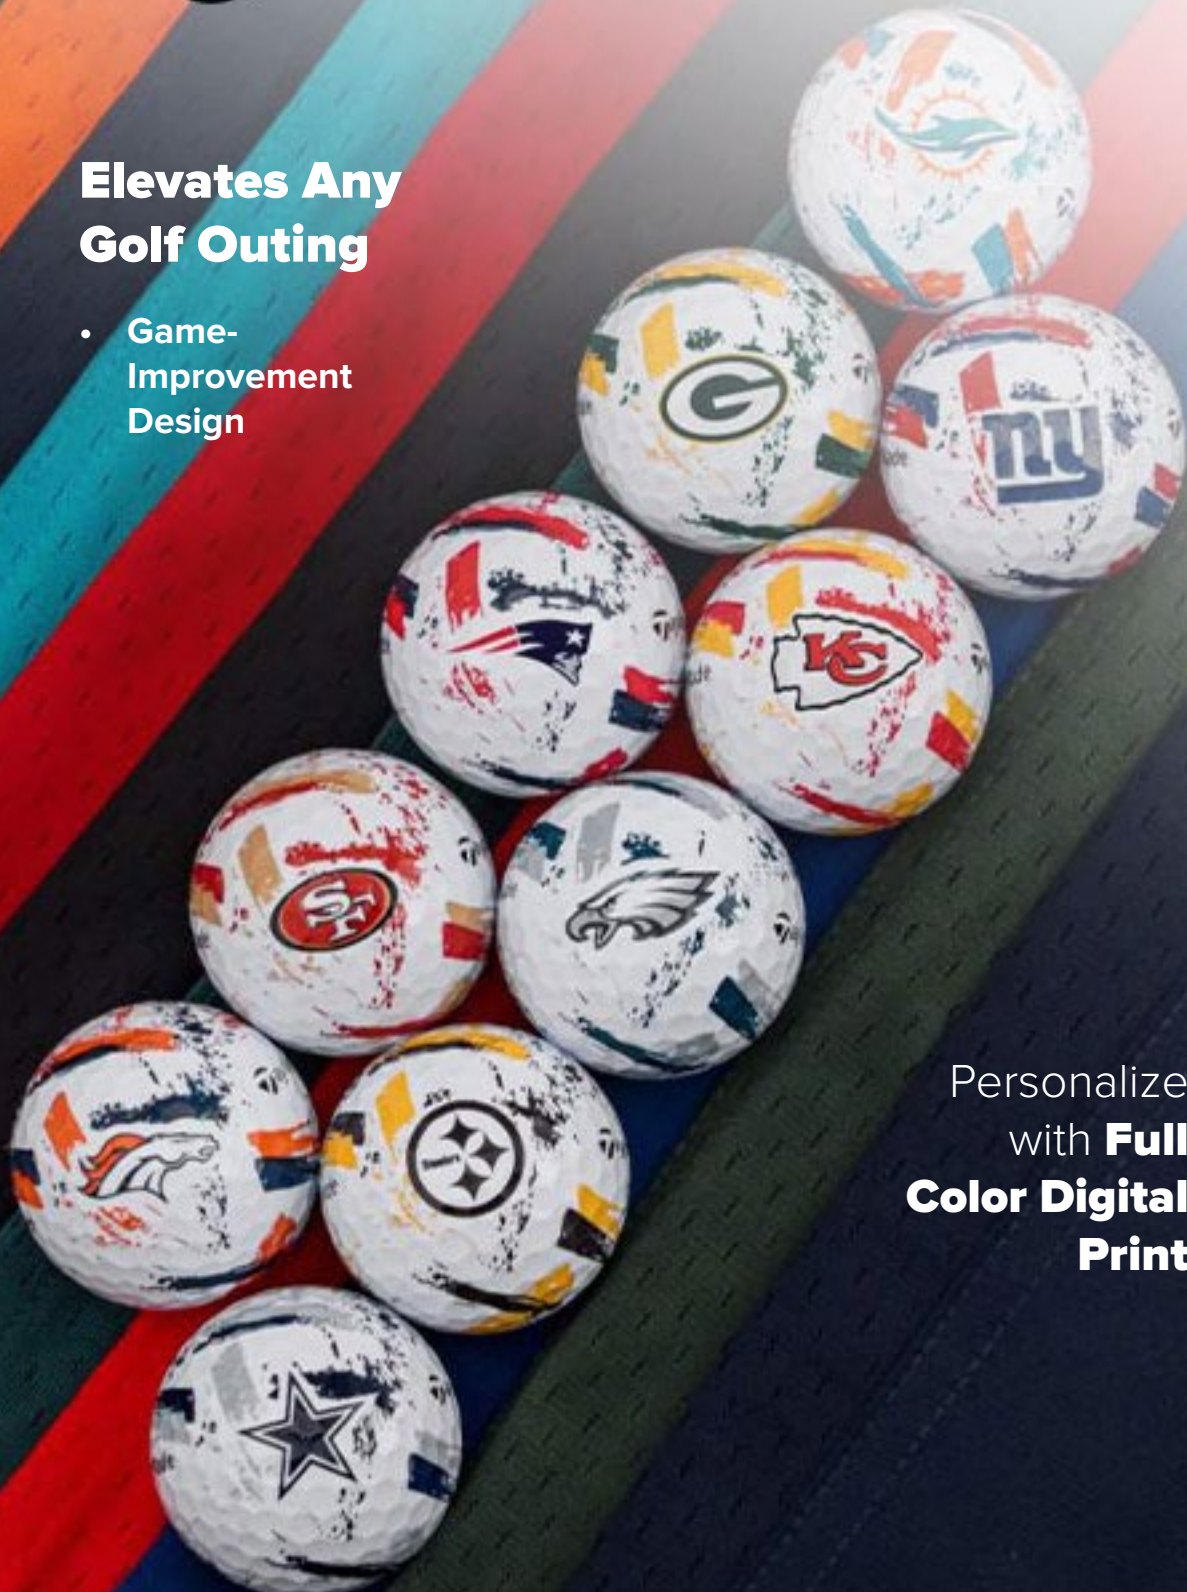

Wilson Ultra 500 Distance Golf Ball
with Custom Imprints

Elevates Any Golf Outing

- Game-Improvement Design

Personalize
with **Full
Color Digital
Print**

#TLM501
TaylorMade® Distance+ Golf Balls

#TLM503
TaylorMade® SpeedSoft Ink Golf Balls