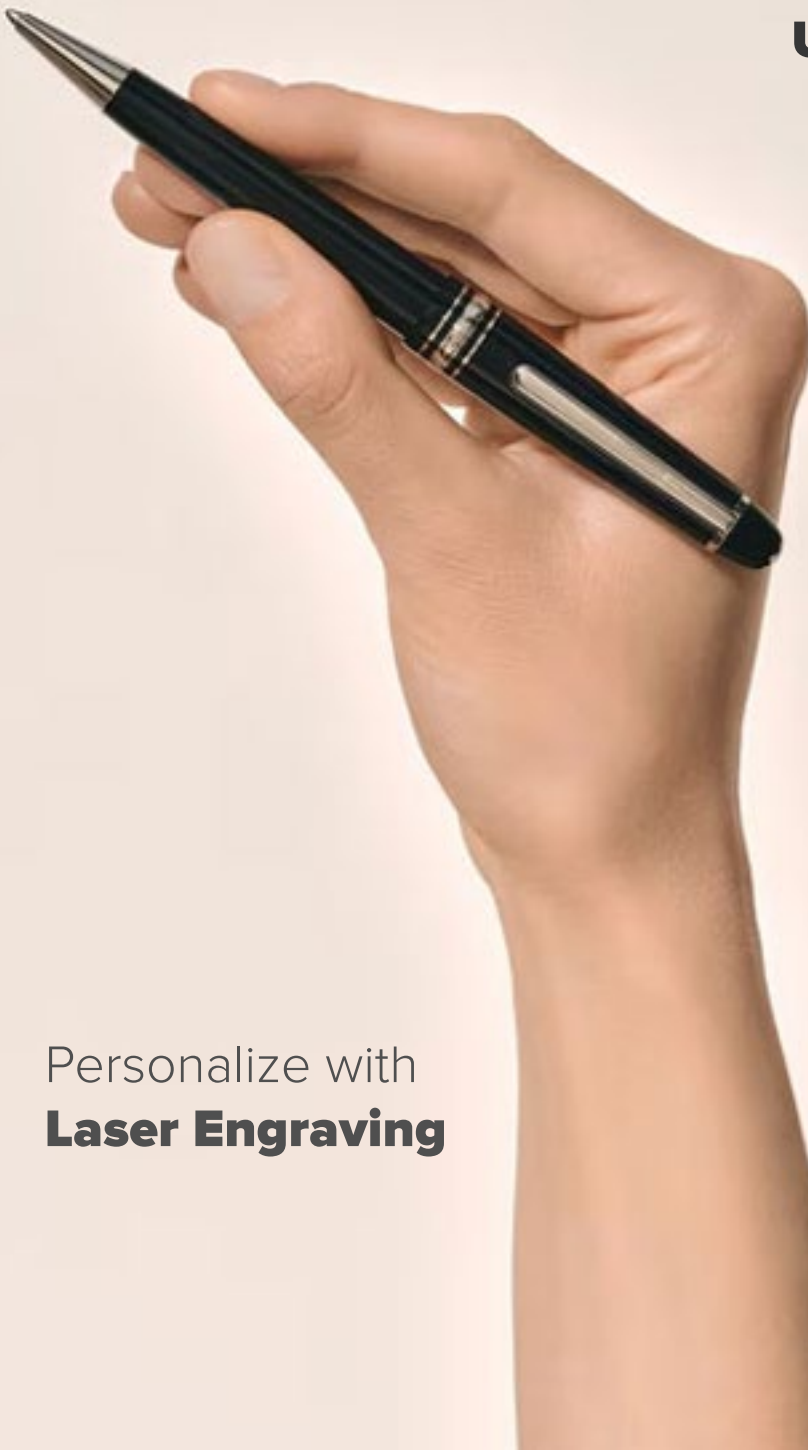

MONTBLANC

Unmatched Prestige

- Crafted for C-Suite Gifting
- Timeless Design

Personalize with
Laser Engraving