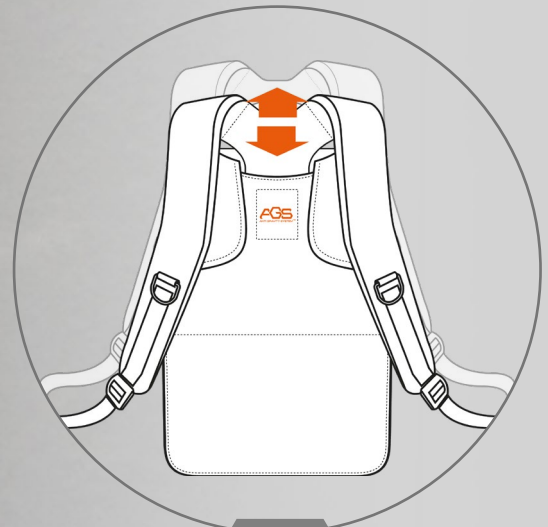

AGS
ANTI GRAVITY SYSTEM™