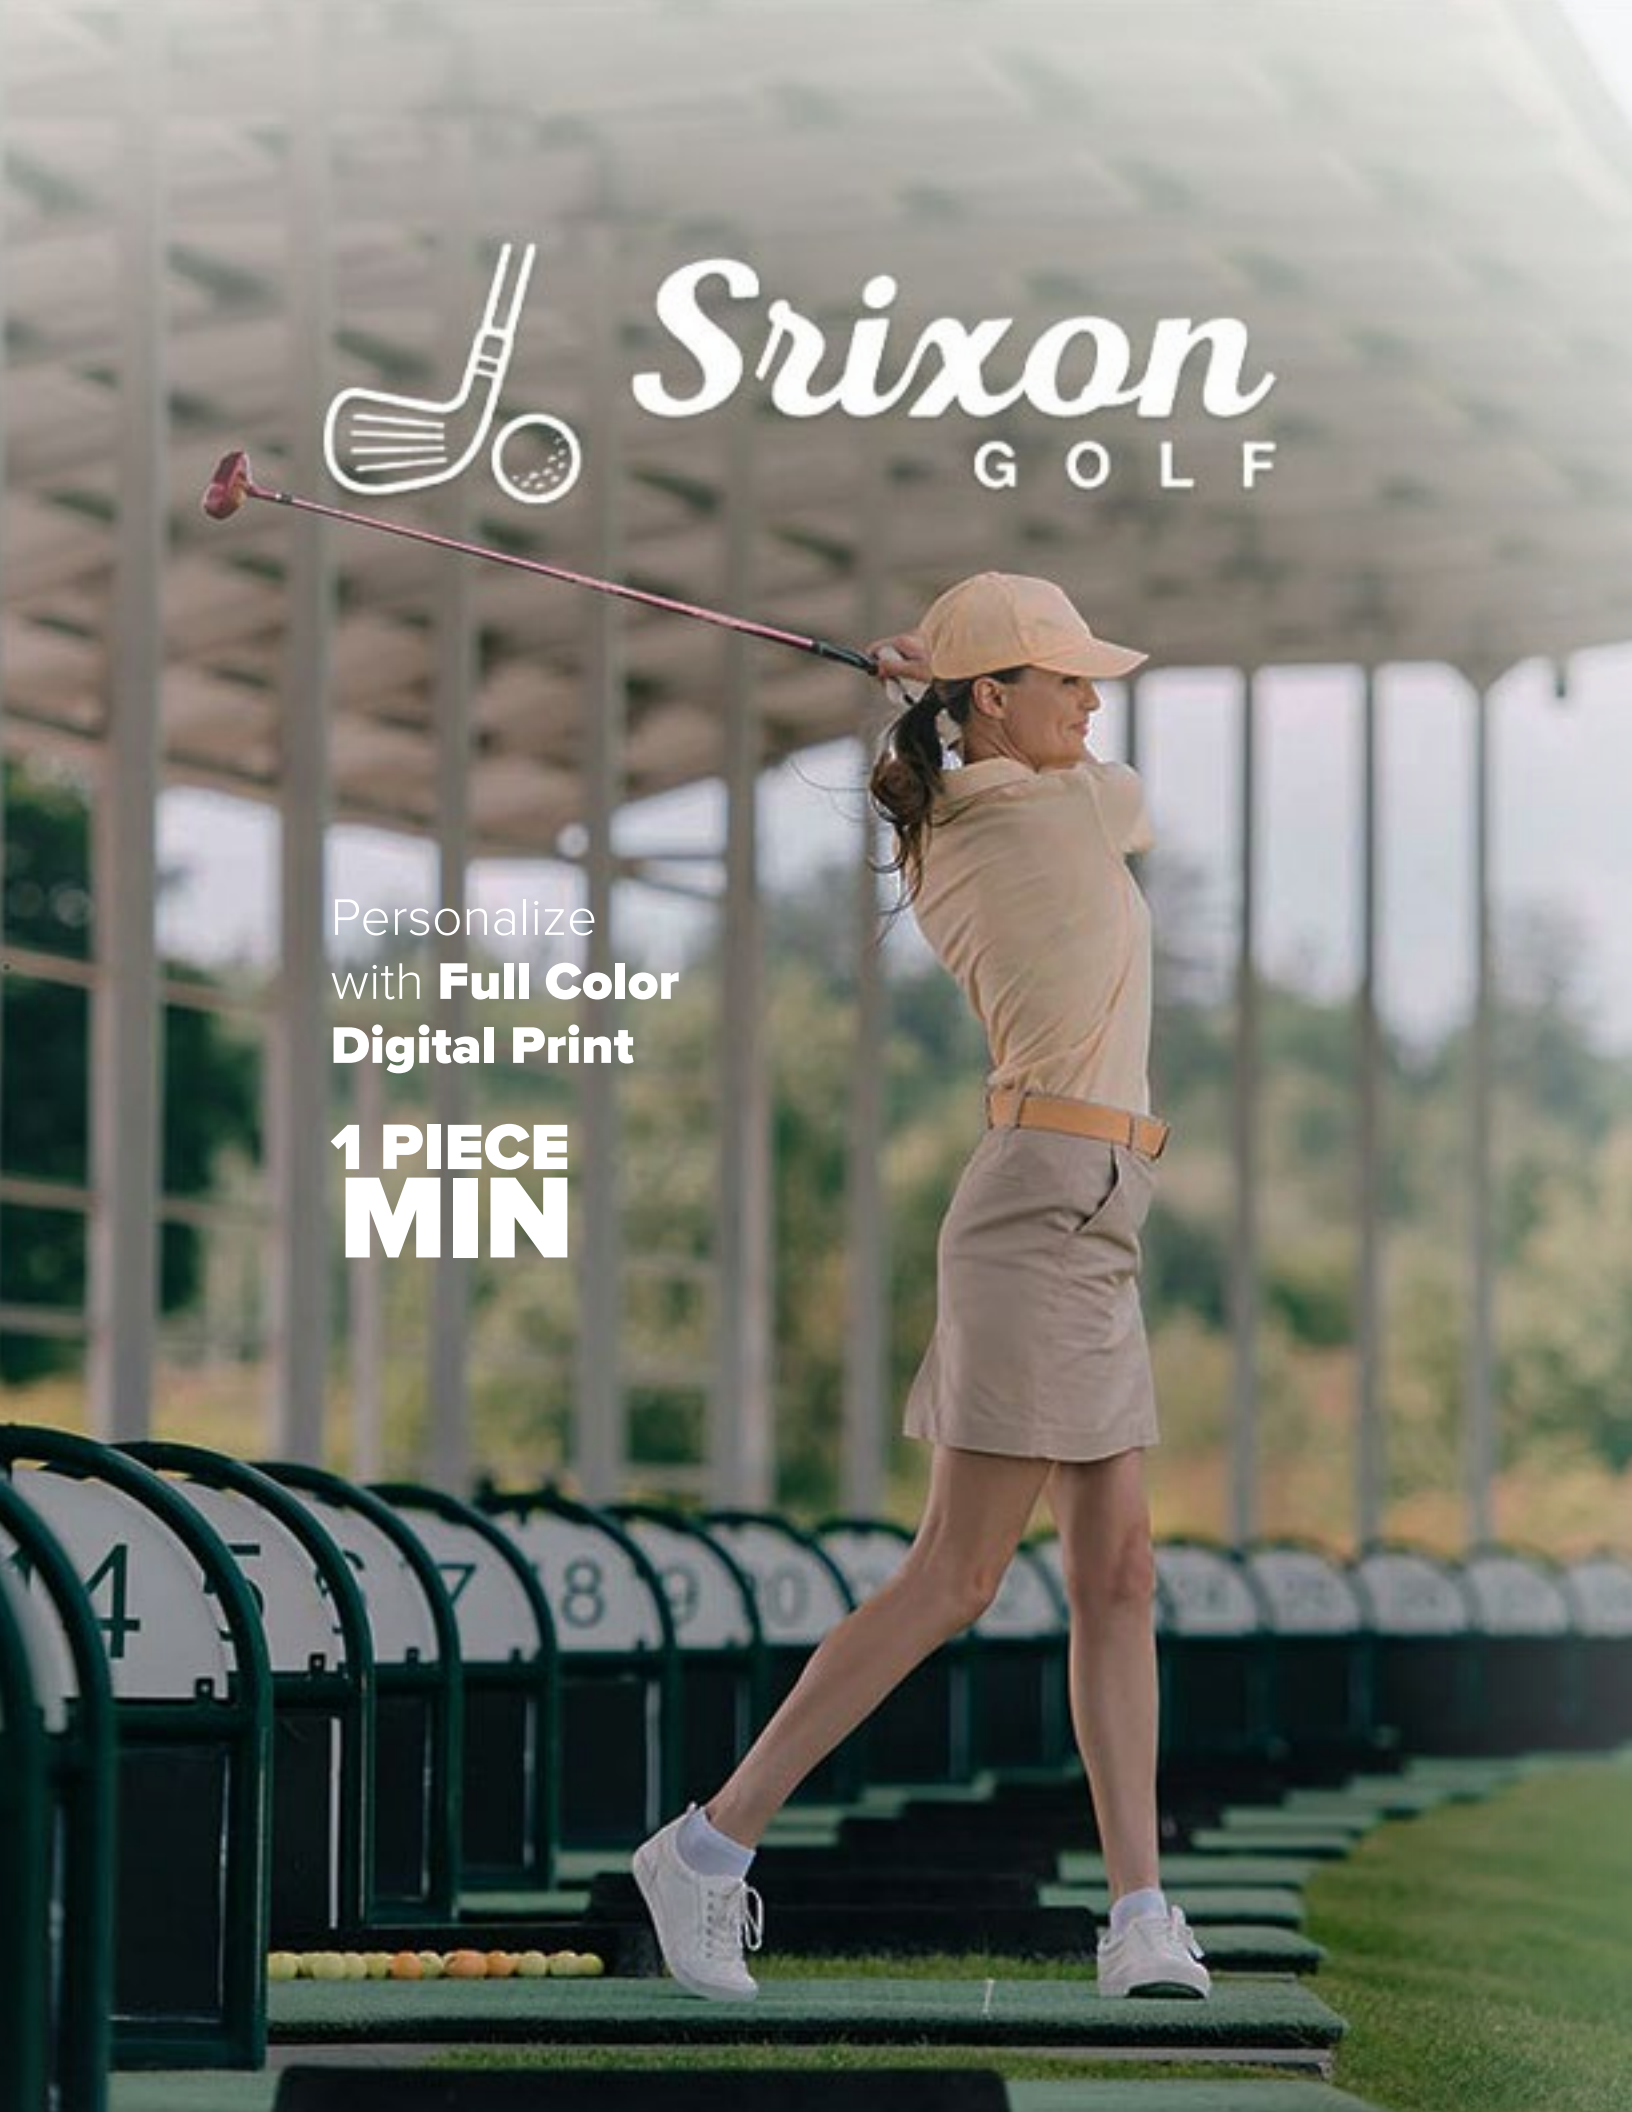

Srixon
GOLF

Personalize
with **Full Color
Digital Print**

**1 PIECE
MIN**