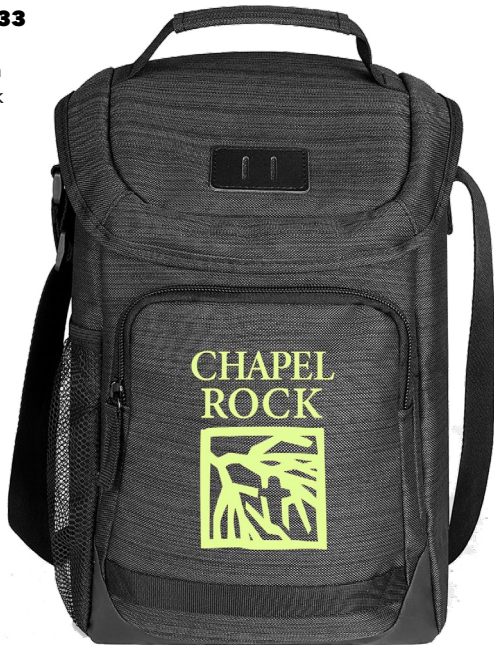

LBUSB234
16-Can
Adventure
Backpack
Cooler

Multi-Pocket Storage
Heavy-Duty Insulation
Work & Outdoor Ready

Minimum Order Quantity: 50

Production Time: 3-5 Days + Transit

Rush Service: 3 Days*

5+ Colors: Black, Grey, Blue, Green, Red,
White and more