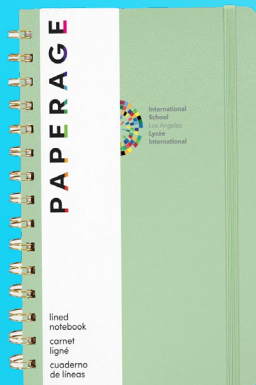

# PAPERAGE

Personalize with  
**Screen Print**  
**Full Color Digital**  
**Deboss**

**1 PIECE  
MIN**

**#PRG102**  
**PAPERAGE® Expanded Leather Hard Cover Lined Journal Notebook with 252 Numbered Pages**

**#PRG101**  
**PAPERAGE® Executive Leather Hard Cover Lined Journal Notebook with Elastic Band Closure**

**#PRG103**  
**PAPERAGE® Leather Hard Cover Journal with 160 Pages and Inner Pocket Features**

**#PRG104**  
**PAPERAGE® Leather Hard Cover Journal with 160 Pages and Inner Pocket Features**

**#PRG105**  
**PAPERAGE® Spiral Hardcover with Graph Grid Journal Notebook with 160 Pages**

**#PRG106**  
**PAPERAGE® Pocket-Size Leather Journal Notebook with 160 Pages**

**#PRG107**  
**PAPERAGE® Spiral Hardcover Lined Journal Notebook with 160 Pages**

**#PRG108**  
**PAPERAGE® Spiral Hardcover Lined Journal Notebook with 160 Pages and Inner Pocket**

**#PRG110**  
**PAPERAGE® Soft Cover Medium Lined Journal Notebook with 160 Pages**