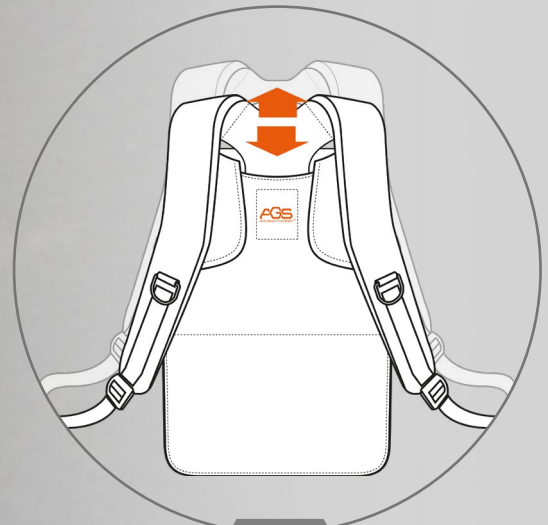

**1 PIECE  
MIN**

**#BKBZ17-AGS**  
BIZIP Recycled Anti-Gravity System Executive Backpack

**#BKGOAL**  
GOAL Recycled Modern Business Backpack

**#BMDOKP**  
GOMMO Modern Sporty Business Backpack

**#BKBIN15-AGS**  
BINARIO Recycled Anti-Gravity System Business Backpack