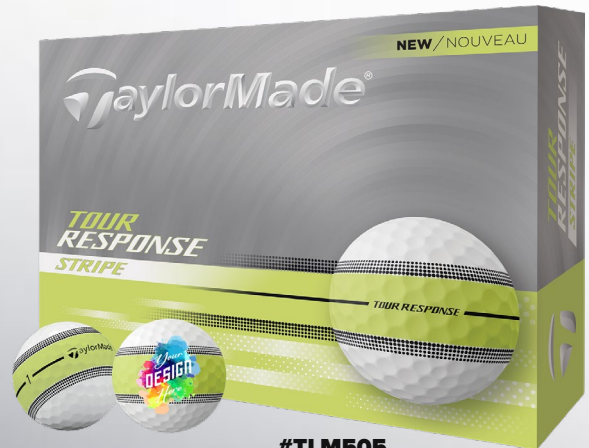

## Elevates Any Golf Outing

- Game-Improvement Design

Personalize  
with **Full  
Color Digital  
Print**

**#TLM501**  
TaylorMade® Distance+ Golf Balls

**#TLM503**  
TaylorMade® SpeedSoft Ink Golf Balls

**#TLM504**  
TaylorMade® Tour Response Golf Balls