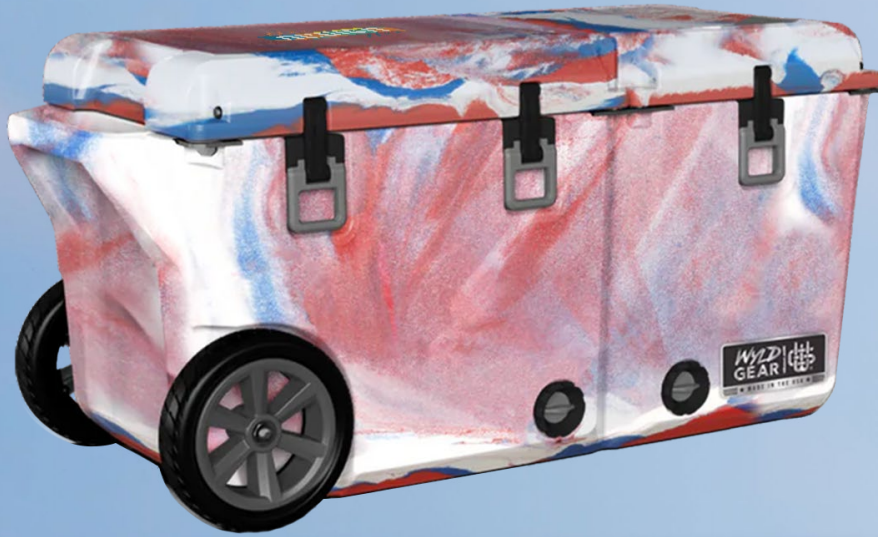

#WYLD65Q
65 QT Wyld Gear® USA-Made Divided
Wheeled Hard Cooler Ice Chest