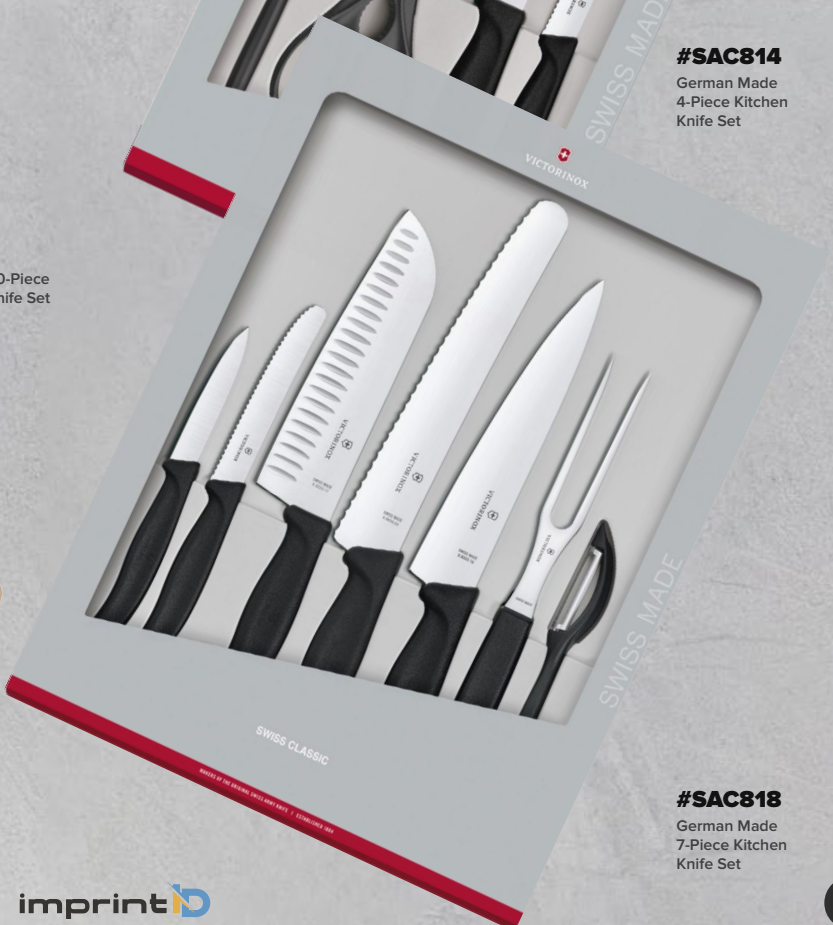

#SAC814
German Made
4-Piece Kitchen
Knife Set

#SAC822
German Made 10-Piece
Block Kitchen Knife Set

#SAC818
German Made
7-Piece Kitchen
Knife Set