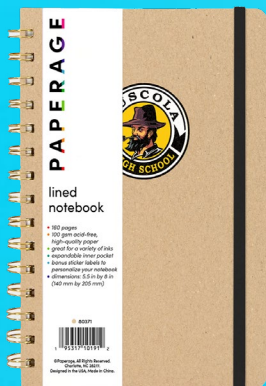

# PAPERAGE

Personalize with  
**Screen Print**  
**Full Color Digital**  
**Deboss**

**1 PIECE  
MIN**

**#PRG102**  
**PAPERAGE® Expanded Leather Hard Cover Lined Journal Notebook with 252 Numbered Pages**

**#PRG101**  
**PAPERAGE® Executive Leather Hard Cover Lined Journal Notebook with Elastic Band Closure**

**#PRG103**  
**PAPERAGE® Leather Hard Cover Journal with 160 Pages and Inner Pocket Features**

**#PRG104**  
**PAPERAGE® Leather Hard Cover Journal with 160 Pages and Inner Pocket Features**

**#PRG105**  
**PAPERAGE® Spiral Hardcover with Graph Grid Journal Notebook with 160 Pages**

**#PRG106**  
**PAPERAGE® Pocket-Size Leather Journal Notebook with 160 Pages**