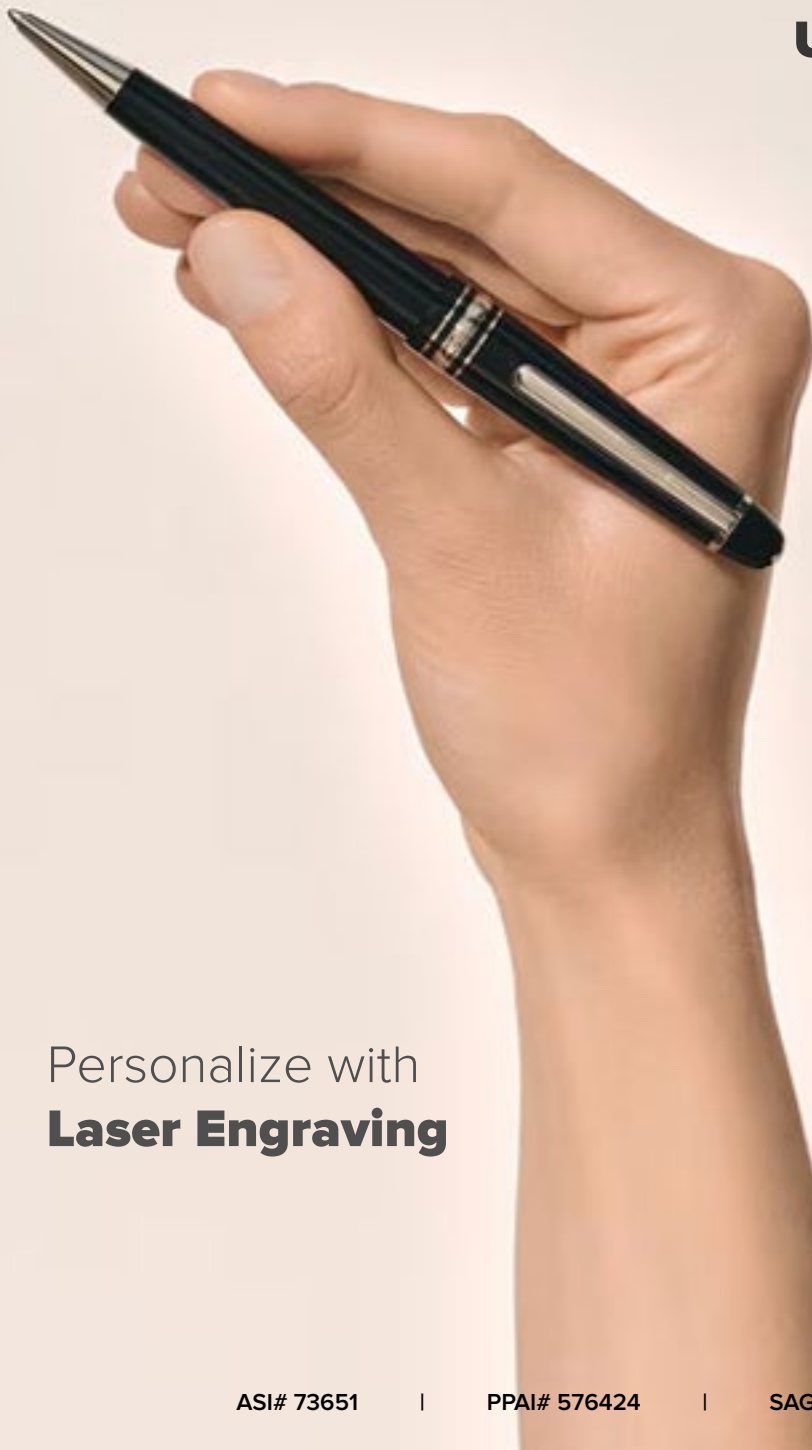

MONTBLANC

Unmatched Prestige

- Crafted for C-Suite Gifting
- Timeless Design

Personalize with
Laser Engraving