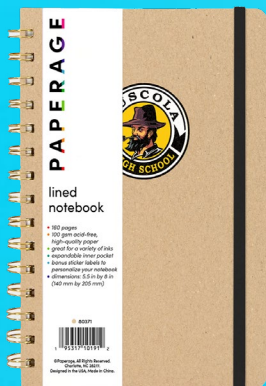

Personalize with
Screen Print
Full Color Digital
Deboss

1 PIECE
MIN

#PRG102
PAPERAGE® Expanded Leather Hard Cover Lined Journal Notebook 252 Numbered Pages

#PRG101
PAPERAGE® Executive Leather Hard Cover Lined Journal Notebook with Elastic Band Closure

#PRG103
PAPERAGE® Leather Hard Cover Journal with 160 Pages and Inner Pocket Features

#PRG104
PAPERAGE® Leather Hard Cover Journal with 160 Pages and Inner Pocket Features

#PRG105
PAPERAGE® Spiral Hardcover with Graph Grid Journal Notebook with 160 Pages

#PRG106
PAPERAGE® Pocket-Size Leather Journal Notebook with 160 Pages

#PRG107
PAPERAGE® Spiral Hardcover Lined Journal Notebook with 160 Pages

#PRG108
PAPERAGE® Spiral Hardcover Lined Journal Notebook with 160 Pages and Inner Pocket