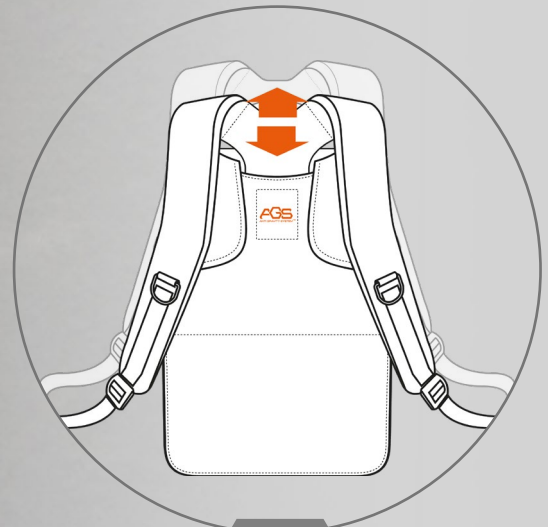

- Style Meets Practicality
- Smart Protection for Your Devices

**1 PIECE
MIN**

#BKBZ17-AGS
BIZIP Recycled Anti-Gravity System Executive Backpack

#BKGOAL
GOAL Recycled Modern Business Backpack

#BMDOKP
GOMMO Modern Sporty Business Backpack