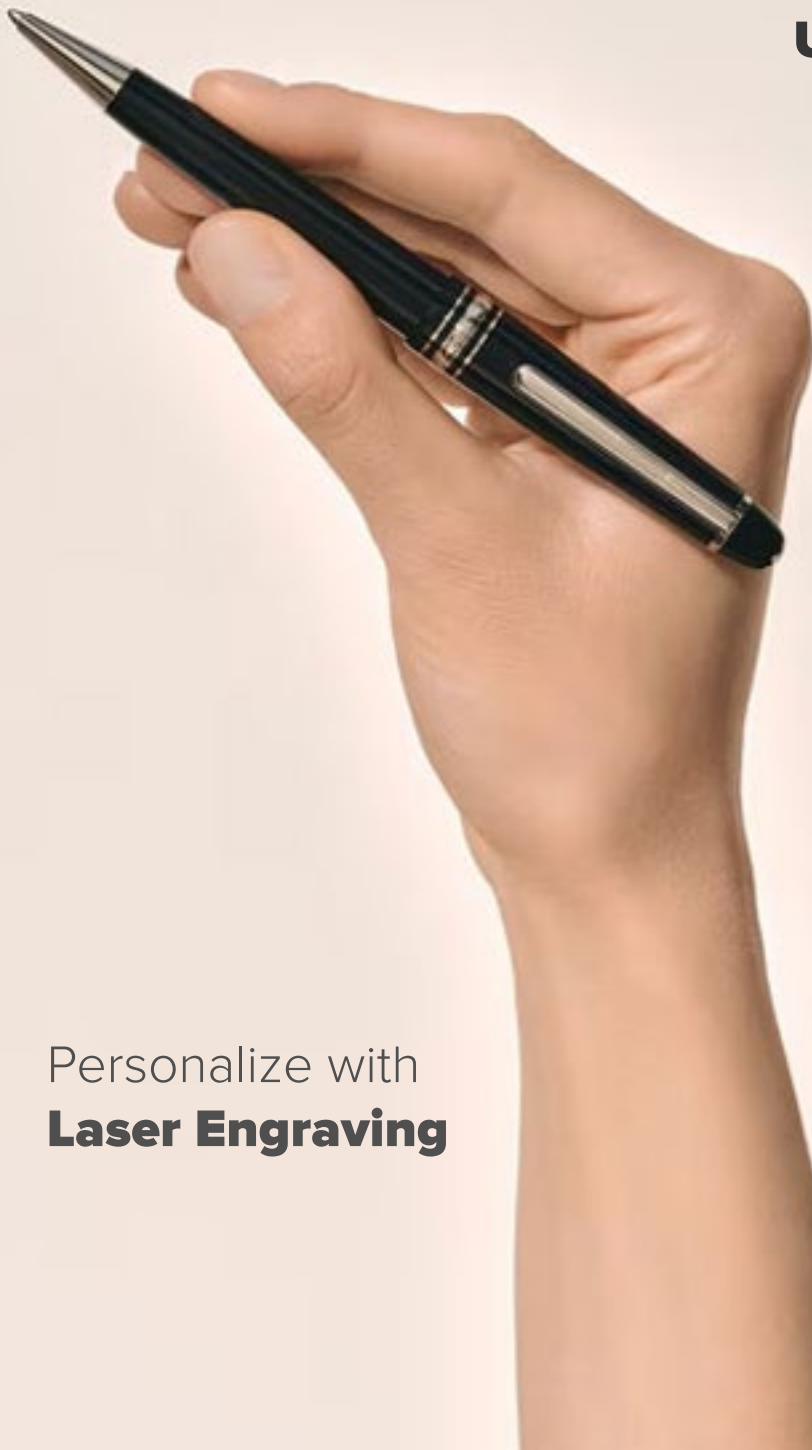

MONTBLANC

Unmatched Prestige

- Crafted for C-Suite Gifting
- Timeless Design

Personalize with
Laser Engraving