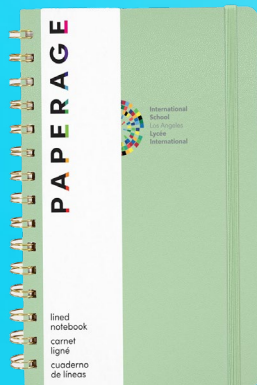

Personalize with
Screen Print
Full Color Digital
Deboss

1 PIECE
MIN

#PRG102
PAPERAGE® Expanded Leather Hard Cover Lined Journal Notebook 252 Numbered Pages

#PRG101
PAPERAGE® Executive Leather Hard Cover Lined Journal Notebook with Elastic Band Closure

#PRG103
PAPERAGE® Leather Hard Cover Journal with 160 Pages and Inner Pocket Features

#PRG104
PAPERAGE® Leather Hard Cover Journal with 160 Pages and Inner Pocket Features

#PRG105
PAPERAGE® Spiral Hardcover with Graph Grid Journal Notebook with 160 Pages

#PRG106
PAPERAGE® Pocket-Size Leather Journal Notebook with 160 Pages

#PRG107
PAPERAGE® Spiral Hardcover Lined Journal Notebook with 160 Pages

#PRG108
PAPERAGE® Spiral Hardcover Lined Journal Notebook with 160 Pages and Inner Pocket