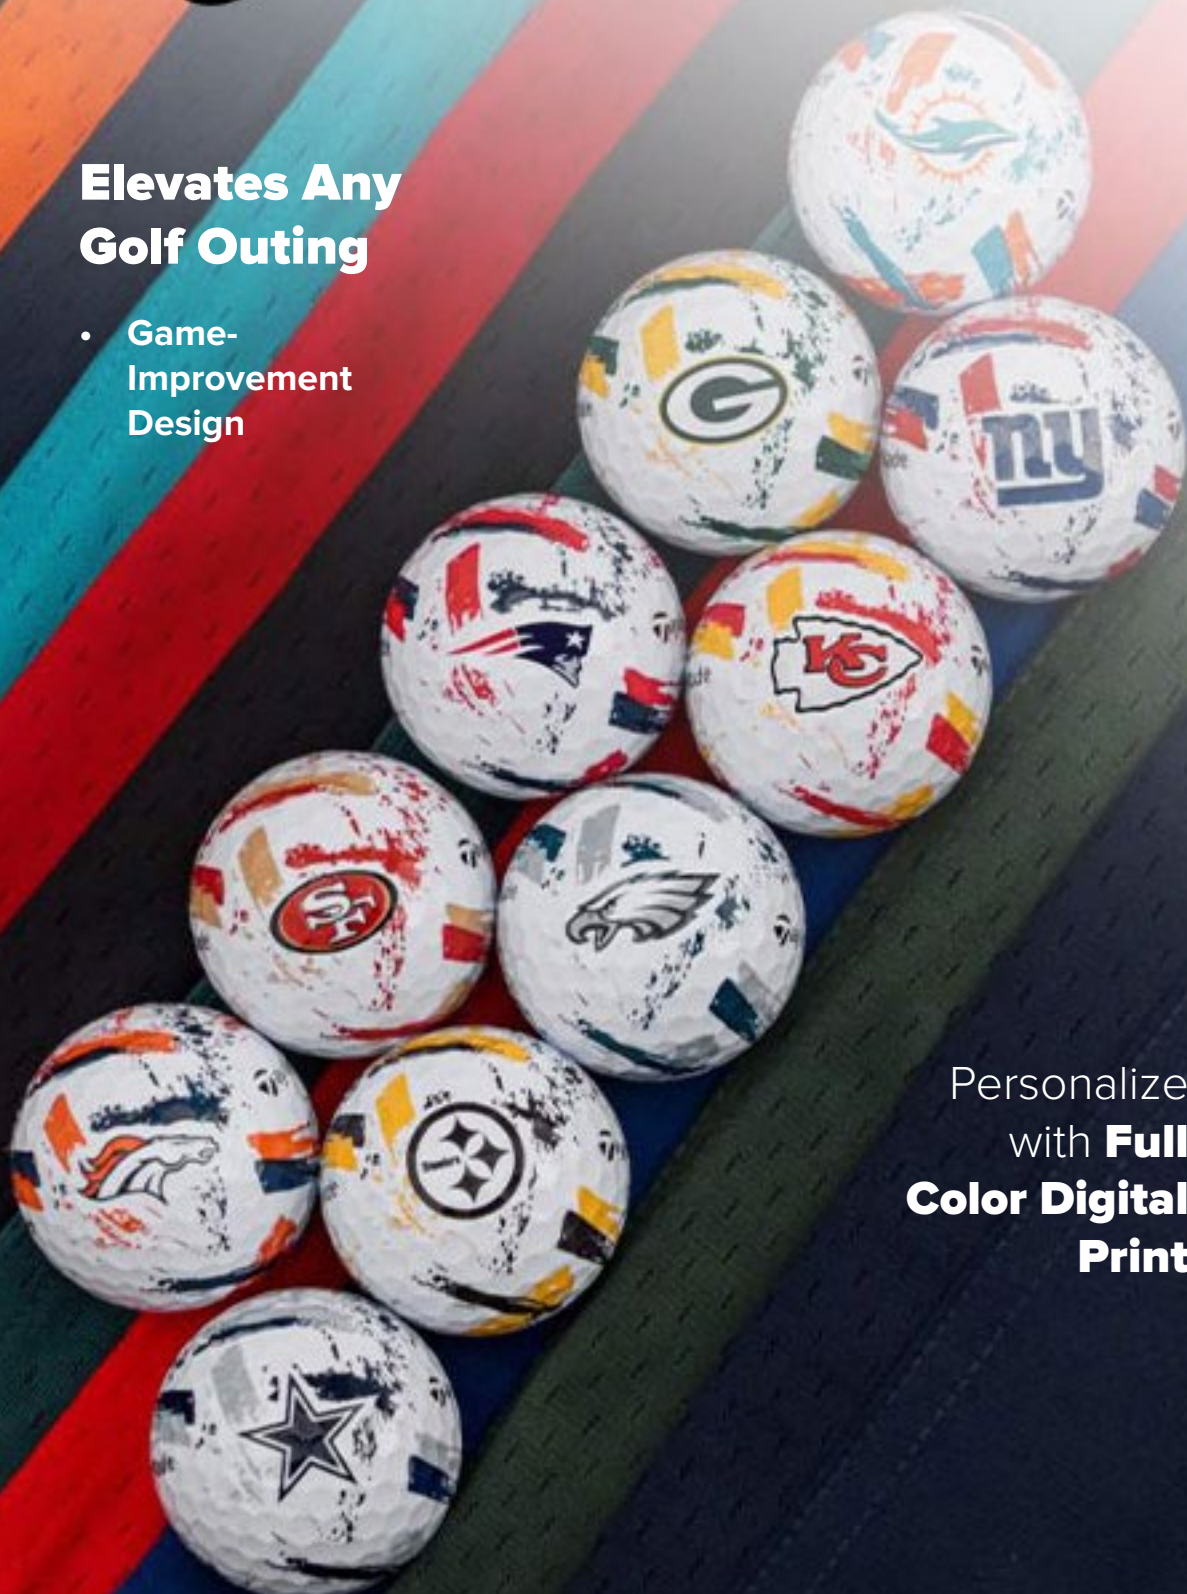

Elevates Any Golf Outing

- Game-Improvement Design

Personalize
with **Full
Color Digital
Print**