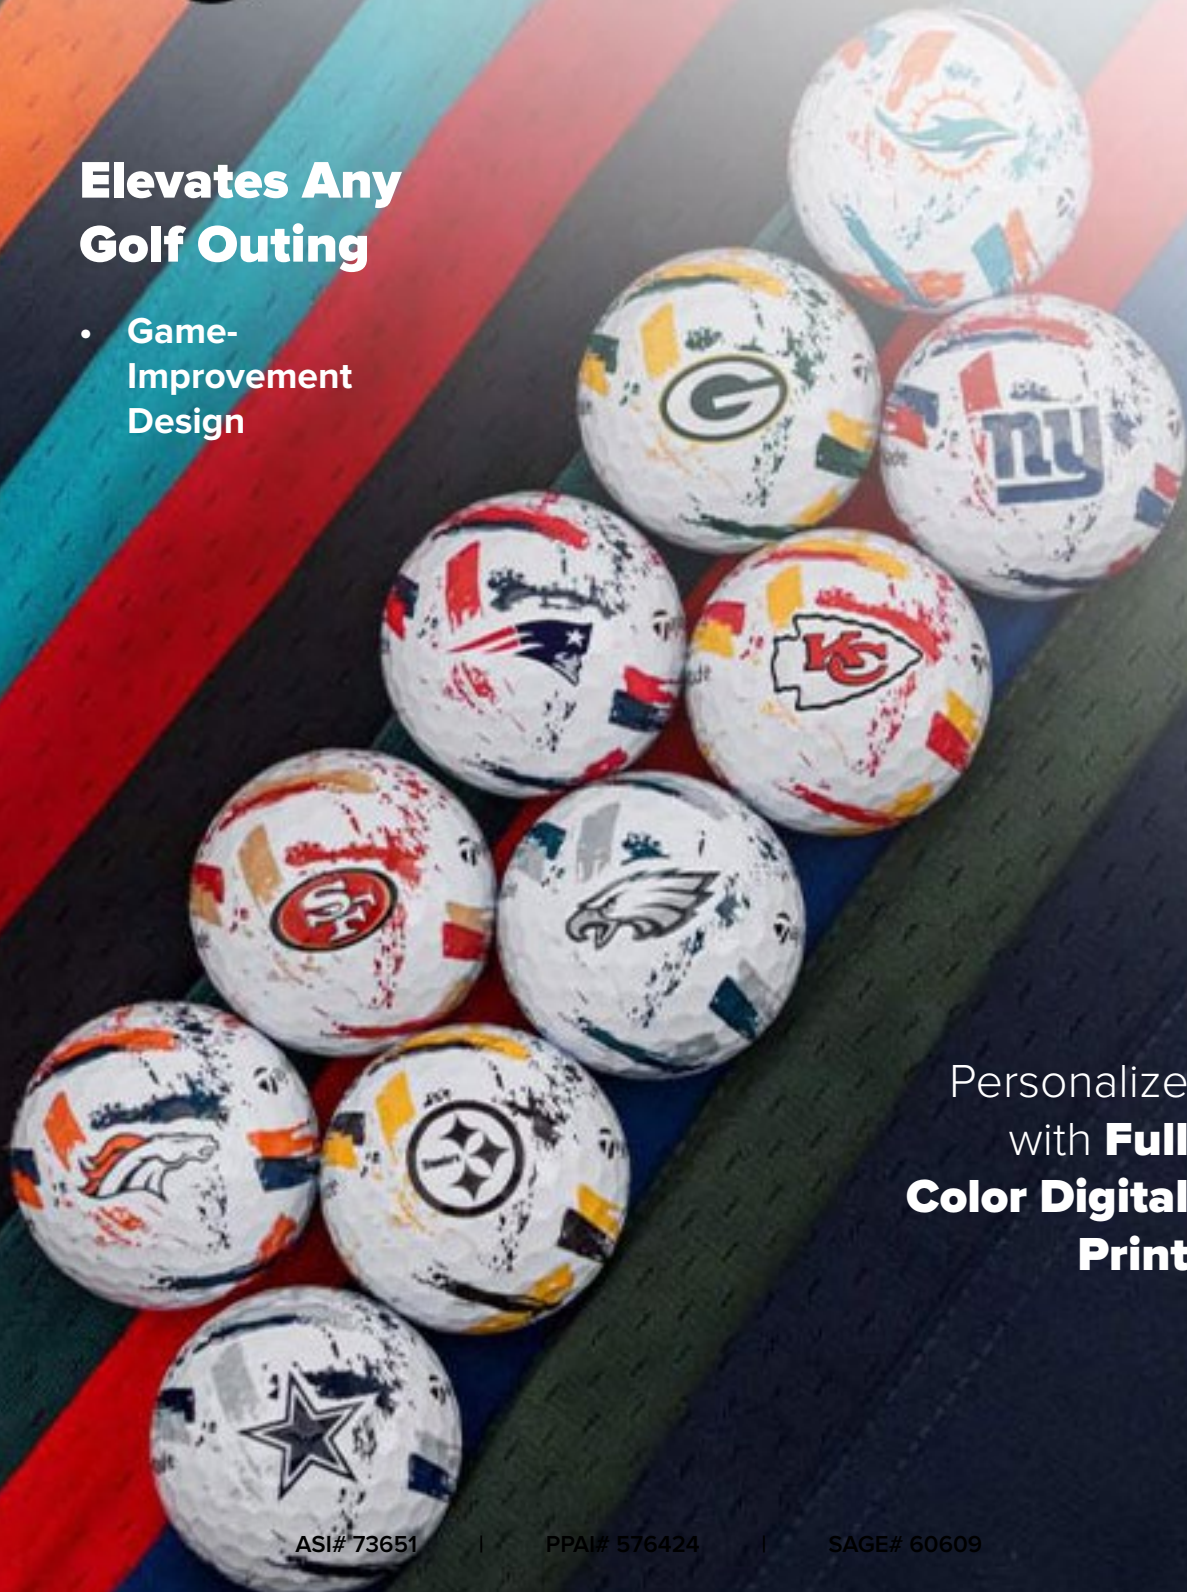

Elevates Any Golf Outing

- Game-Improvement Design

Personalize
with **Full
Color Digital
Print**