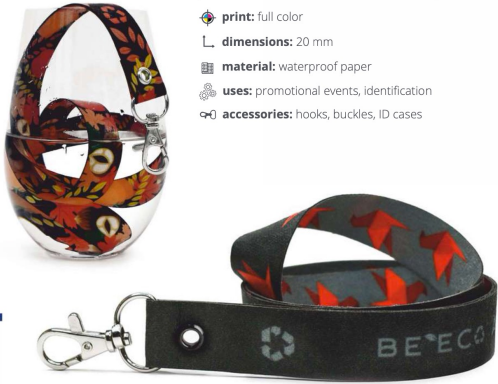

Vegan Paper Lanyards

Vegan leather lanyards

-  **print:** full color
-  **dimensions:** 20 mm
-  **material:** waterproof paper
-  **uses:** promotional events, identification
-  **accessories:** hooks, buckles, ID cases