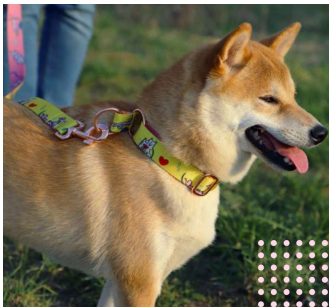

PET ACCESSORIES

DOG BANDANNA : The bandana has a tunnel for a snap collar to go through it, which makes it very easy to quickly remove and replace. This bandana personalized with the name of your lovely little friend, or any other pattern, can be the perfect gift for your pet. The selected design can be replicated also on such products as leashes, collars, or harnesses, creating a consistent collection in your pet's wardrobe.

Product's features:

- •Any print using the sublimation method,
- •Dimensions of the scarf: 6"×6 " (other dimensions can be ordered on request),
- •The bandana tunnel fits collars of the following widths: 0.8", 1", 1.2", Material: polyester

DOG COLLAR: This collar personalized with the name of your lovely little friend, or any other pattern, can be the perfect gift for your pet. The selected design can be replicated also on such products as: leashes, scarves or harnesses, creating a consistent collection in your pet's wardrobe.

There are 2 models of the collar:

1. Snap collar

Classically fastened with a metal clasp. Easy to put on and remove. Ideally complemented with a decorative bandana. It is equipped with a length adjuster to regulate the length of the collar. **2. Half-clamp collar** It is mainly used for dogs that easily take off classic collars over their heads. The adjustment makes it possible to set the clamp so that it prevents the collar from being pulled off, but also protects the dog from suffocation.

Product's features:

- •Any print using the sublimation method,
- •Collar dimensions: 0.78" -1" (Width) x 11"(other dimensions can be ordered on request),
- •Durable material,
- •Metal / heavy duty accessories, Material: polyester,

DOG WASTE BAG: This pouch personalized with the name of your lovely little friend, or any other pattern, can be the perfect gift for your pet. The selected design can be replicated also on such products as: leashes, collars, scarves or harnesses, creating a consistent collection in your pet's wardrobe.

Product features:

- •Sublimation method, Approximate pouch dimensions: 6 x 9.2",
- •Width of the tape at the top with metal trigger: 0.8",
- •Width of the tape at the bottom: 0.4",
- •Ending with a metal trigger, thanks to which it'll be easy to attach the pouch to a lanyard or belt loops in trousers, Convenient opening for inserting and removing disposable bags,
- •Material: polyester,

Quantity	100	250	500	1,000
Dog Bandanna	$8.99	$7.99	$7.29	$6.99
Dog Collars	$10.99	$9.99	$9.29	$8.99
Dog Waste Bag	$6.99	$5.99	$5.29	$4.99
Setup	$55.00g	$55.00g	$55.00g	$55.00