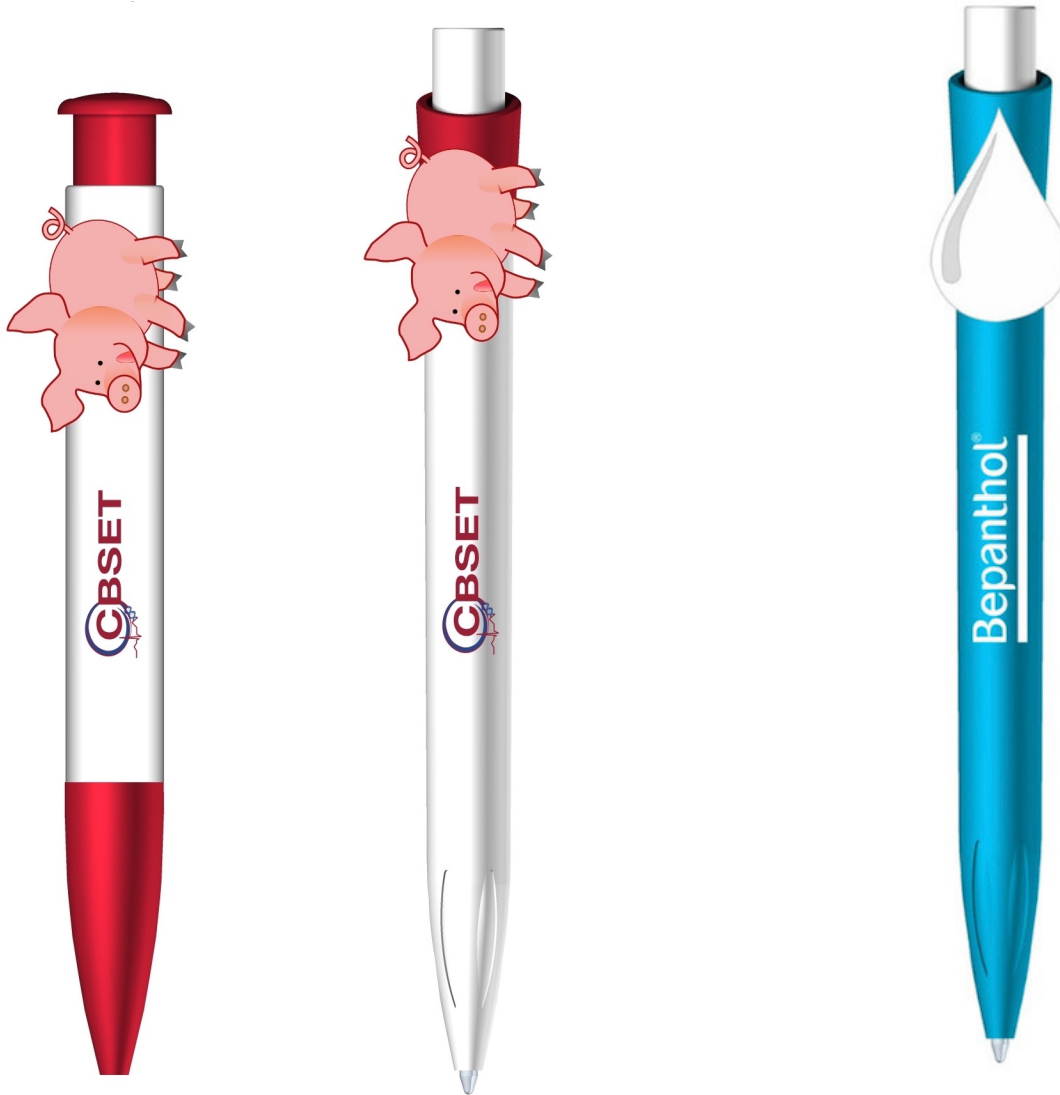

Sign BOOKMARK

CLIPS SIZE	BODY PRINT COLORS	CLIPS PRINT COLORS	PRODUCT COLOR
 42.1x24.3 mm		● BLACK	● BLACK 

Quantity	500	1,000	2,500
Cross Clip Pens-Ice and Sky Models	-	\$1.09	\$0.99
Cross Bookmarks	\$1.40	\$1.09	\$1.05
Setup	\$40.00g	\$40.00g	\$40.00g

Pig Clip Pens-Drop Clip Pens

Pig Clip Pens: Designed for kids and pig logo related businesses/ Price is including 1 color logo on barrel.Full color logo on clip. Nontoxic blue ink. FOB TX 75072

Drop Clip Pens: Designed for Water companies and Eye medication products. Price is based on 1 color logo on barrel. Pen comes white. Colored body is subject to MOQ 2500 pcs. Production Time: 3 weeks. Packaging: Standard Single Poly Bag. Custom Packaging is Available with extra charge. Packing Carton Box:16.5"x12.60"X14.7"- Weight :22 lbs. Additional Info: Free Virtual .FOB TX 75072

Quantity	1,000	2,500	5,000
Pig Clip Pens-Ice and Sky Models	\$1.19	\$0.99	\$0.79
Drop Pens	\$1.19	\$0.99	\$0.79
Setup	\$40.00g	\$40.00g	\$40.00g

MULTIFUNCTIONAL!

Great multi functional pens. Price is including 1C on barrel.

Perfect for high traffic areas such as malls, doctors' offices, retail stores or any office where guests visit, the Antibacterial Pen is a great way to keep your visitors healthy while reemphasizing your brand. This retractable style custom pen features an anti-bacterial and a Large clip upon which you can prominently showcase your brand's name and logo. A commonly shared office item, pens have the propensity to unintentionally spread germs through frequent contact. The innovative Antibacterial Pen helps to prevent this spread by including an anti-bacterial additive in its grip that lasts throughout the pen's lifetime, preventing harmful exposure. Imprint: Price is including 1C on barrel or clip.