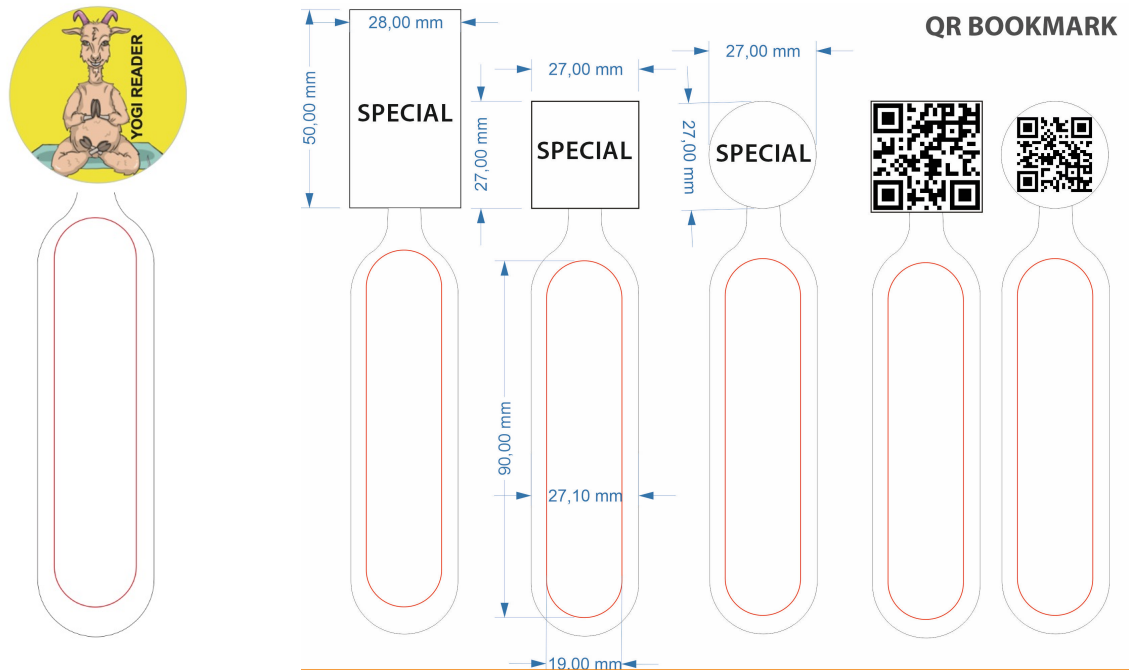

Recyclable Plastic Bookmarks

CUSTOM BOOKMARKS: Price is including offset sticker decoration on bookmark.
Logo Imprint MOQ 500 pcs. Recyclable Material. Full color imprint: $0.06 (G)
Flat. Light. Mailable. Remind your customers that you're thinking of them.
Standard Shapes: Square 1.5"x1.5", Round 1.5", Hand.
Custom Shapes MOQ : 1000 pcs . Tooling Charge $400.00g
Epoxy Dome is optional please ask for pricing.

Quantity	144	288	500	1,000	2,500	5,000
Plastic Bookmarks	$1.99	$1.50	$1.20	$1.09	$0.99	$0.89
Setup	40.00g	40.00g	$40.00g	$40.00g	$40.00g	$40.00g