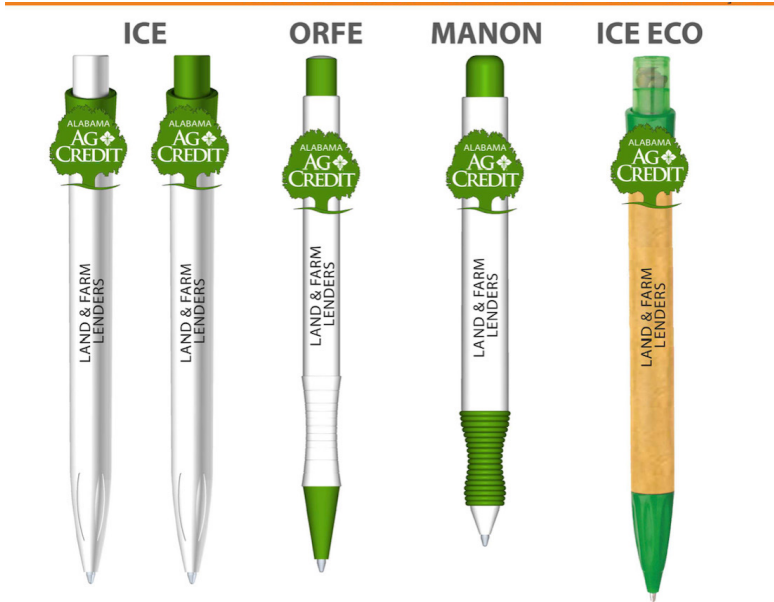

Tree Pens and Donut Pens

Tree Clip Pens: Designed for Banks, Credit Companies, Financial Companies. It can be used for Sustainability , Environmental as well. Price is based on Ice and Ice Eco Model. For Manon and Orfe models are subject to MOQ 2500 pcs. Price is including 1 color logo on barrel and 1 color logo on clip.

Donut Clip Pens: Great for kids, events, festivals , fun environment. Price is including 1 color logo on barrel and full color logo on clip

Blue Ink-Non-Toxic Slim Ball Pen Refill-California Prop 65 Compliant. Free PMS Match for over 5K. Production Time: 3 weeks. Packaging: Standard Single Poly Bag. Custom Packaging is Available with extra charge. Packing Carton Box:16.5"x12.60"x14.7"- Weight :22 lbs. Additional Info: Free Virtual .FOB TX 75072

ICE

CLIPS SIZE & COLORS	BODY PRINT & SIZE COLORS	PRODUCT COLOR
  21 x 23,1 mm ● 370 C ○ WHITE	LAND & FARM LENDERS ● BLACK 6,5 x 26,4 mm	BUTTON ○ WHITE BUTTON ● 370 C MIDDLE ● 370 C CLIPS ○ WHITE BODY ○ WHITE RUBBER ● 370 C NIB ● 370 C NIB ○ WHITE