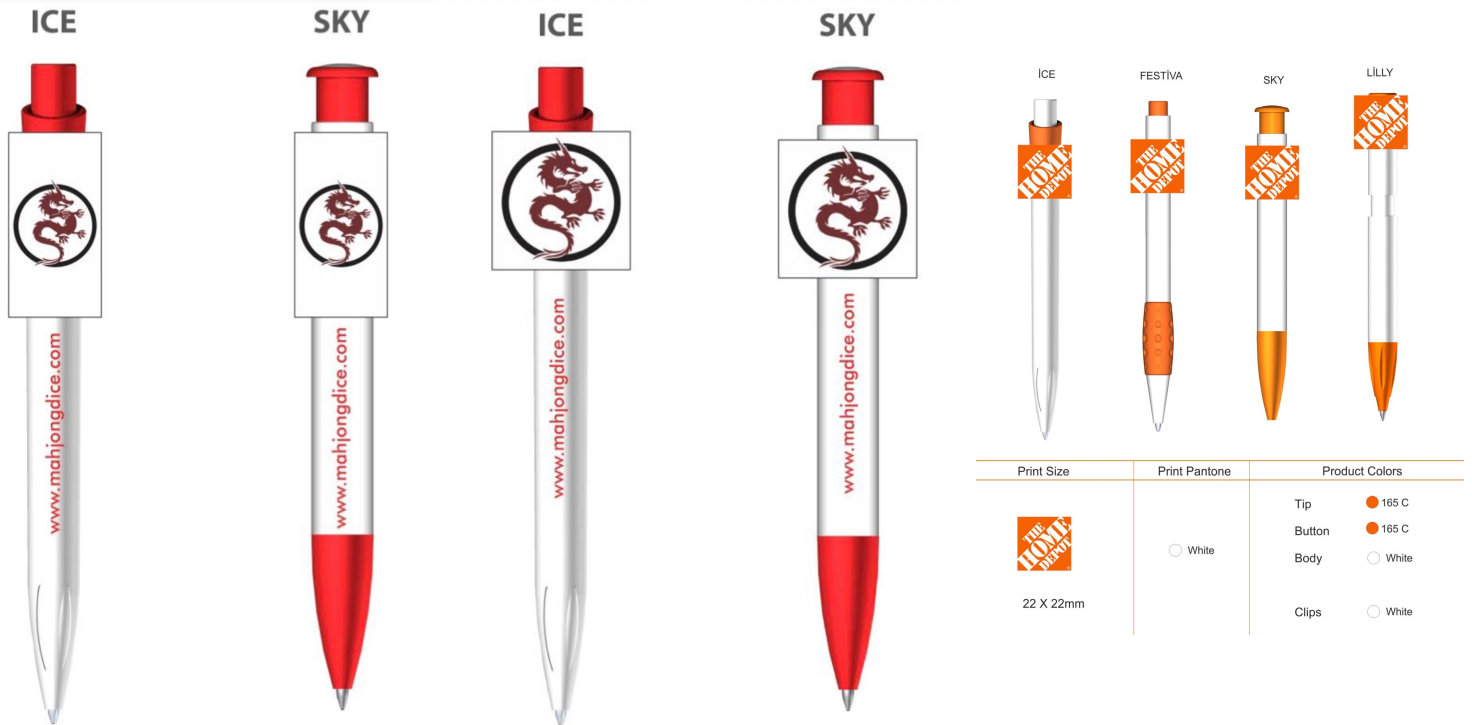

4C

LARGE PRINTING AREA CLIP PENS

If you need a Large area to print look no further. Our Large Square, Rectangle clip pens are great for brand awareness. Imprint: Price is including 1C on barrel or clip.
 Clip Sizes: Square 30 mm x 30 mm or Rectangle 20 mmx40 mm and round 27 mm dia. Recyclable Additional Color Imprint: \$0.05 (G) per color/location. Blue Ink-Non-Toxic Slim Ball Pen Refill-California Prop 65 Compliant. Free PMS Match for over 5K. Production Time: 3 weeks. Packaging: Standard Single Poly Bag. Custom Packaging is Available with extra charge. Packing Carton Box:16.5"x12.60"x14.7"- Weight :22 lbs. Additional Info: Free Virtual / Random Sample Available .FOB TX 75072