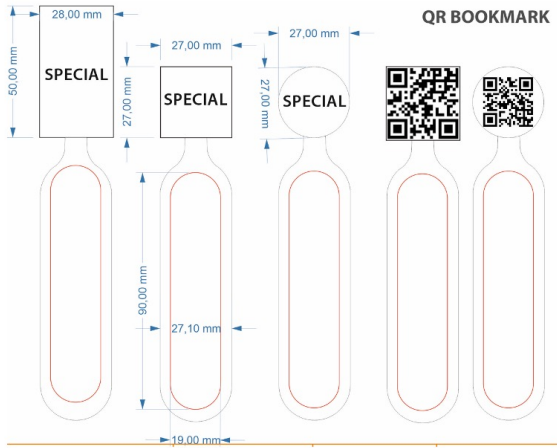

Recyclable QR Scanning Products

QR Bookmarks