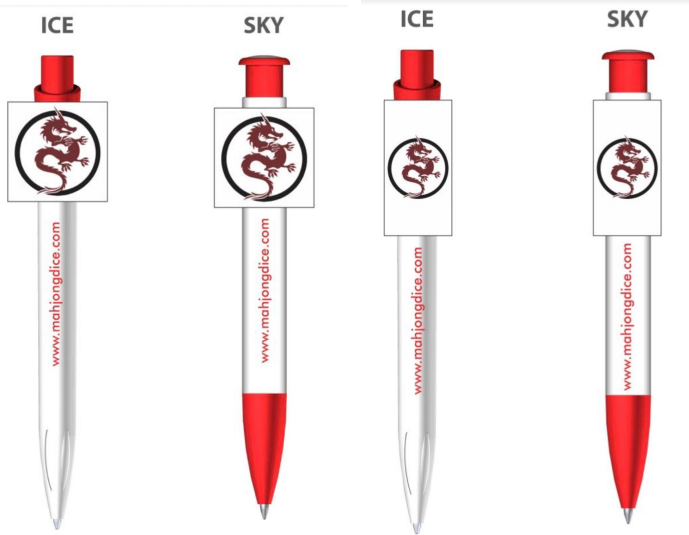

Double Ink Pens: Dual-sided to quickly change between red and blue ink. Perfect for Casinos, Tabletop Games.

Price is including 1C on barrel. Additional Color Imprint: \$0.05 (G) per color/location. Blue Ink-Non-Toxic Slim Ball Pen Refill-California Prop 65 Compliant. Free PMS Match for over 5K. Model 2060 is subject to tooling charge for new shapes \$300.00g . Production Time: 2-3 weeks. Packaging: Standard Single Poly Bag. Custom Packaging is Available with extra charge. Packing Carton Box:16.5"x12.60"x14.7"- Weight :22 lbs. Additional Info: Free Virtual / Random Sample Available .FOB TX 75072

Perfect for high traffic areas such as malls, doctors' offices, retail stores or any office where guests visit, the Antibacterial Pen is a great way to keep your visitors healthy while reemphasizing your brand. This retractable style custom pen features an anti-bacterial and a Large clip upon which you can prominently showcase your brand's name and logo. A commonly shared office item, pens have the propensity to unintentionally spread germs through frequent contact. The innovative Antibacterial Pen helps to prevent this spread by including an anti-bacterial additive in its grip that lasts throughout the pen's lifetime, preventing harmful exposure. Imprint: Price is including 1C on barrel or clip.