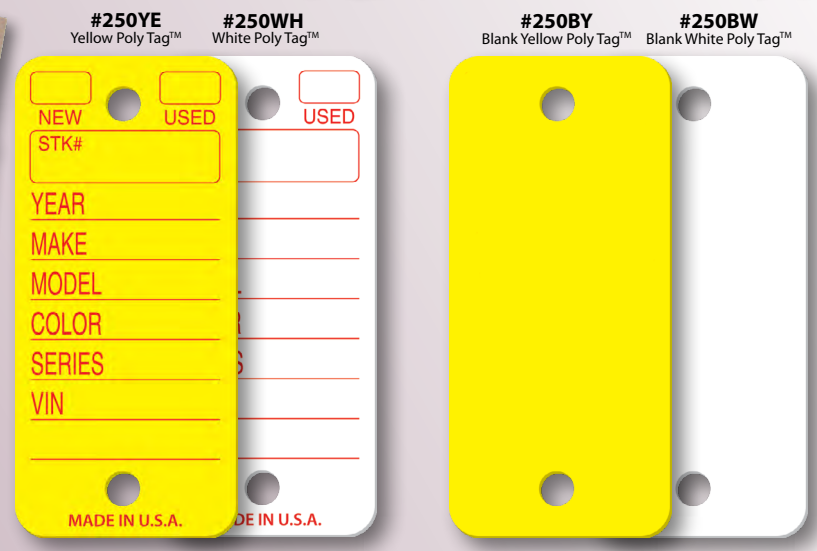

Packaged in one color sets of 125 pieces per box, with rings.

SIMPLE TO MAKE AND EFFECTIVE INVENTORY CONTROL

1. Fill your Information on the tag face.
2. Separate stock sticker and key tags with a simple tear at the perforation.
3. Peel outer edge off of stock sticker to expose adhesive.
4. Clean interior of windshield before applying stock sticker. Then firmly press adhesive border to windshield to secure the stock sticker.
5. Separate key tags at perforation.

Full Color White Key Tags

- Choose one of four backs or create your very own!
- Packaged 250 per box.
- Includes 1 Ultra Fine Point Marker and Rings.
- Stock: White Printable Synthetic Plastic
- Size: 3" x 1 1/2"

Item No.	1	2	4	8	
#209CD	3" X 1 1/2" Full Color Key Tags	\$69.10/box	60.10	52.10	38.10

POLY TAG™ Key Tags

PROUDLY PRINTED IN THE USA

- The ORIGINAL round-cornered plastic tag!
- Available 250 per box (#250) and 500 per box (#255)
Also available blank (#250B).
- Available custom single or double sided – call for pricing.
- Includes 2 Fine Point Markers and Rings.
- Available in White and Yellow.
- Stock: 23 mil Polyethylene
- Weight: 1 box (250 tags) – 1.35 lbs/1 box (500 tags) – 2.75 lbs
- Size: 1 3/8" x 3"

#250Y
Actual Size
1 3/8" x 3"

Example Shown:
Blank Poly Tag™ With Dealer Printed Label Attached

Now With 2 Fine Point Markers!

Item No.	QTY	1	2	4	10	20	
#250	Poly Tags™	250/box	\$30.26/box	28.74	27.72	26.70	24.70
#255	Poly Tags™	500/box	\$60.52/box	57.48	55.44	53.40	49.40