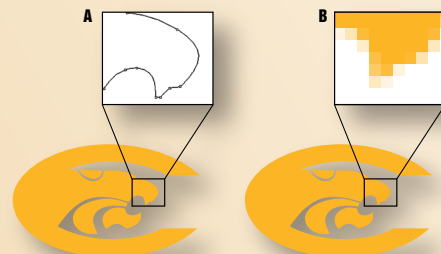

No Setup Charges

That's right, no press setup charges on **ANY** of our products.

24 Hour Turnaround

Products with this logo ship within 24 hours of order receipt.

Variable Data Printing (VDP) is a process in which elements such as images, text, barcoding, or a combination of them all, change from one printed piece to the next. VDP is a digital imprint and may be applied to most products listed or shown as full color.

Supported

- .TIF (300dpi or higher)
- .JPG (300dpi or higher)
- .PDF (fonts must be converted)

Margins, Bleeds, Fonts

Margin is the minimum space between the artwork and the finished edge of the product. (.125" is standard)

Bleed is the distance the ink extends past the finished edge of the product before cutting. (.125" is min.)

Fonts are preferred to be outlined (converted). If not possible, send the fonts with your file.

Vector Art ^A

Artwork that is made up of various points and curves. This allows the file to be adjusted without any loss of quality. This is the preferred format when submitting artwork.

Raster Art ^B

Artwork that is resolution-based and made up of various amounts of pixels that can no longer be edited for spot color production. Typical file formats for raster art consist of .TIF & .JPG. Files should be created at a minimum of 150dpi at final print size in CMYK Format.