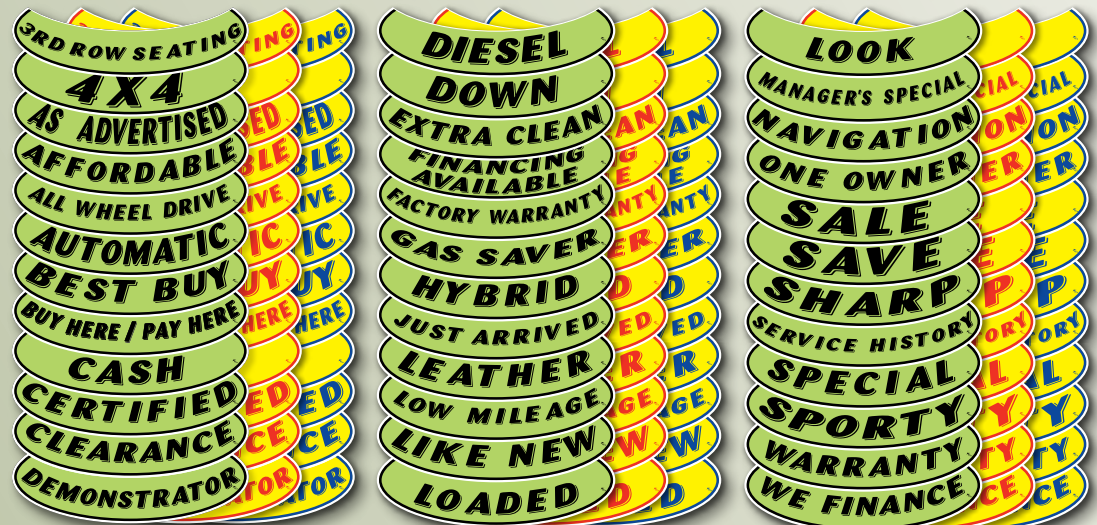

V-T™ Vinyl Highlights Smile Slogans

PROUDLY PRINTED IN THE USA

- Combine with Ovals and Eyebrows!
- Packaged 12 per shrink-wrapped pack.
- Available in 3 color combinations.
- Weight: 5 dozen - 1 lb
- Size: 14" x 2¾"

- #307 - Black/Fl. Green
- #306 - Red/Yellow
- #305 - Blue/Yellow

1 Dozen	
Smile Slogans	$5.94