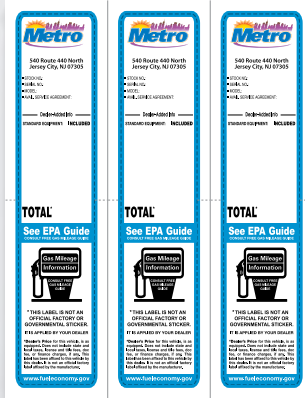

Custom Paper-Bak™ LASER-FORMS™

- Securely fastens to window with built in adhesive borders
- 1-Part Forms
- Paper-Bak material may be printed both sides, call for pricing.
- Packaged 50 sheets per shrink-wrapped pack.
- Weight: 1 Pack of 50 sheets – 1.15 lbs

NO PLATE CHARGES!

No Setup Charges!

#864PC

Item No.	50 Sheets Per Pack	3	10	20	30	50
#864PCD	3 up (2¾" x 11") on Paper-Bak™ Sheet	$45.80/pk	30.80	22.80	19.80	17.80
#865PCD	1 up (8½" x 11") on Paper-Bak™ Sheet	$45.80/pk	30.80	22.80	19.80	17.80
#867PCD	2 up (5½" x 8½") on Paper-Bak™ Sheet	$45.80/pk	30.80	22.80	19.80	17.80
#868PCD	2 up (4¼" x 11") on Paper-Bak™ Sheet	$45.80/pk	30.80	22.80	19.80	17.80
#868PSCD	1 up (4¼" x 11") on Paper-Bak™ Sheet	$25.74/pk	17.42	12.96	11.30	10.18
#871PCD	1 up (3⅞" x 11") on Paper-Bak™ Sheet	$23.94/pk	16.22	12.10	10.56	9.52
FOR BACK IMPRINT ADD (ALL SIZES)		$7.60/pk	7.60	7.60	7.60	7.60

A

Blank Paper-Bak™ LASER-FORMS™

- 1- Part Forms
- Paper-Bak may be printed both sides.
- Packaged 50 sheets per shrink-wrapped pack.
- Weight: 1 Pack of 50 sheets – 8½" x 11" - 1.15 lbs

Item No.	50 Sheets Per Pack - 8½" x 11" Sheets	1 Pack
#864P	3 up (2¾" x 11") on PAPER-BAK™ SHEET	$9.38/pk
#865P	1 up (8½" x 11") on PAPER-BAK™ SHEET	$9.38/pk
#867P	2 up (5½" x 8½") on PAPER-BAK™ SHEET	$9.38/pk
#868P	2 up (4¼" x 11") on PAPER-BAK™ SHEET	$9.38/pk

A

Item No.	50 Sheets Per Pack - 4¼" x 11" Sheets	1 Pack
#868PS	1 up per PAPER-BAK™ SHEET	$5.50/pk

A

Item No.	50 Sheets Per Pack - 3⅞" x 11" Sheets	1 Pack
#871PS	1 up per PAPER-BAK™ SHEET	$5.20/pk

A