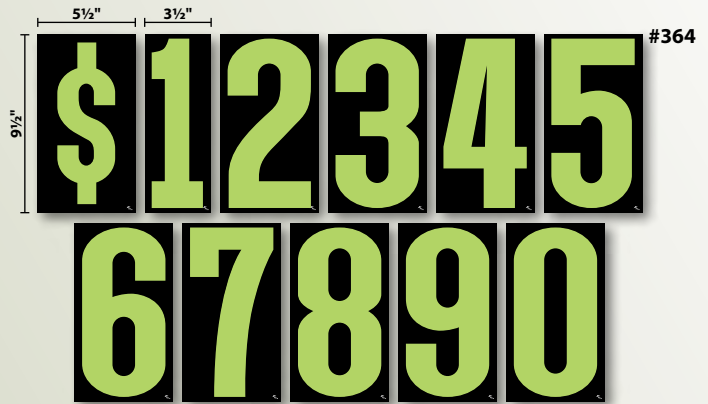

V-T™ Digit Box

- Organize and store your digits!
- Works well with 5 1/2" and 7 1/2" digits
- Weight: 1 box (empty) – 3.20 lbs

	Each
#130DIGIT	\$14.00

V-T™ Vinyl Highlights 9 1/2" Digits

- Packaged 12 per shrink-wrapped pack.
- Available in Fluorescent Green/Black.
- Available Digits: 0-9, \$
- Weight: 5 dozen - 1.25 lbs