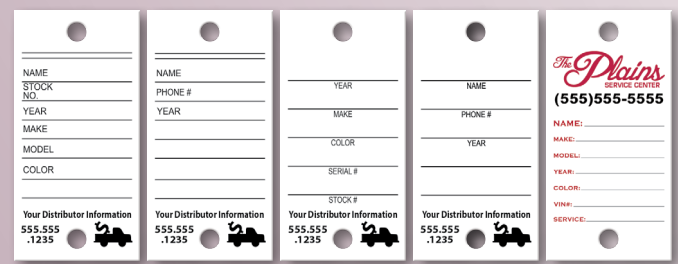

Item No.	1	2	4	8	
#212CD	2 1/2" x 1 1/4" Brushed Chrome Key Tags	$83.80/box	61.80	47.80	43.80
#213CD	2 3/4" x 1 3/8" Brushed Chrome Key Tags	$83.80/box	61.80	47.80	43.80

KEY TAGS AND ACCESSORIES