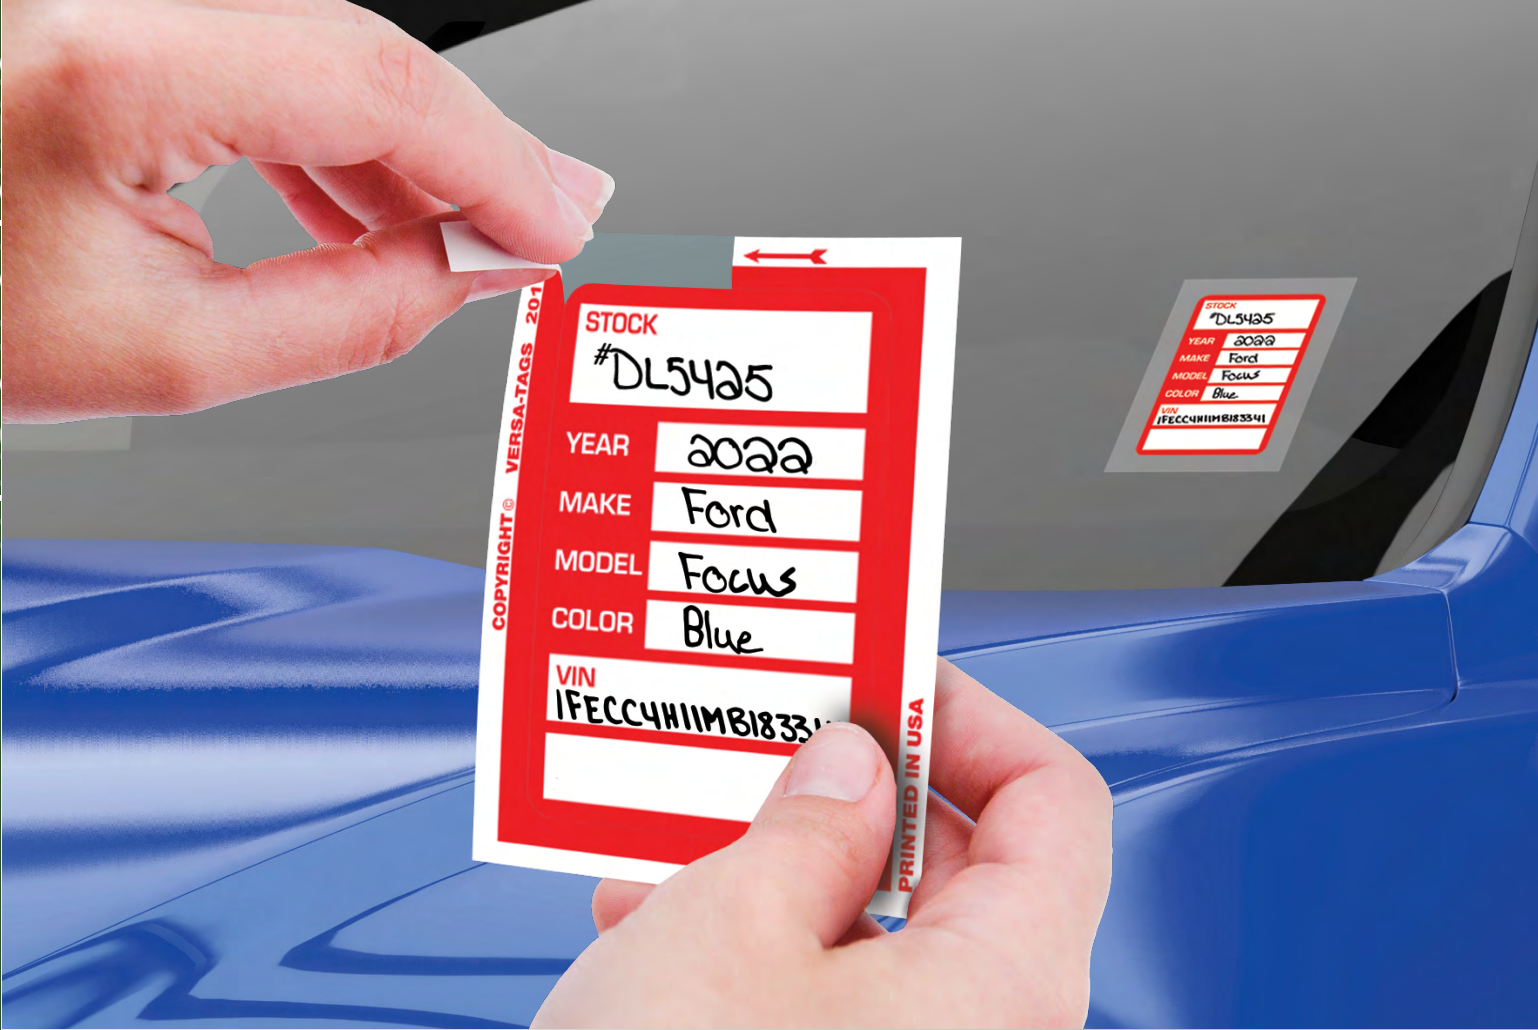

B

Custom No Smoking Stickers

- Keep your vehicles clean!
- **Design your own shape at No Extra Charge.**
- Multiple materials and sizes available.

CREATE YOUR OWN SHAPE AND DESIGN FOR NO EXTRA CHARGE!

See Pages 40-47 for full line up of custom decals and pricing.