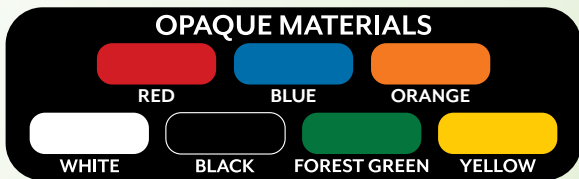

SOFT VINYL Luggage Tags

- Make your bag or suitcase stand out with these flexible and durable Soft Vinyl Luggage Tags. Ink receptive finish on back side of tag accepts marker and pen.
- Printed on 3mm (1/8") thick flexible Soft Vinyl is available in 11 popular color choices. Need a special color? Call for quote.
- Exact color matches, metallic colors and fluorescent colors are not available.
- Choose from any of the shapes shown or design your own shape at **No Extra Charge**.
- Each Soft Vinyl Luggage Tag comes with a clear 6" loop strap (shipped in bulk).
- Copy Change: $25 (Z). Copy changes must be in multiples of 125.

CREATE YOUR OWN SHAPE AND DESIGN FOR NO EXTRA CHARGE!