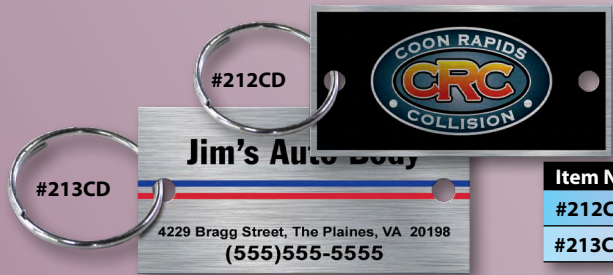

Item No.	1	2	4	8	
#212CD	2 1/2" x 1 1/4" Brushed Chrome Key Tags	$83.80/box	61.80	47.80	43.80
#213CD	2 3/4" x 1 3/8" Brushed Chrome Key Tags	$83.80/box	61.80	47.80	43.80

KEY TAGS AND ACCESSORIES