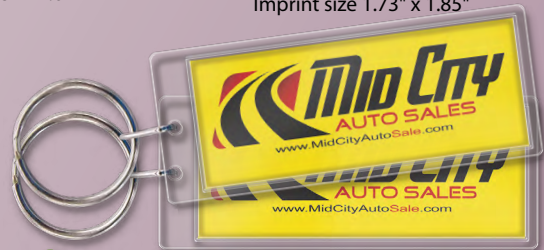

#6098C - Long Rectangle
Actual size 1.18" x 2.95"
Imprint size .99" x 2.52"

Acrylic Key Tags	Full Color One or Two Sides with 1" Key Rings Attached	125	250	500	1,000	2,500	5,000
		$1.04/ea	0.86	0.76	0.72	0.69	0.66