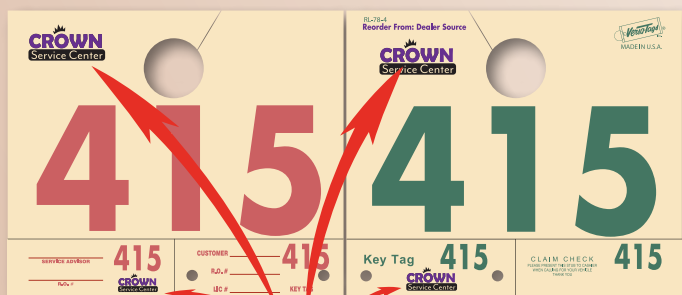

CUSTOM Service Dispatch Control Tags

- Packaged 10 pads of 100 – 1,000 per box.
- Side padded on left.
- Lowest set is 000-999.
- Highest set is 9000-9999.
- Weight: 9.15 lbs
- Size: 7" x 6"

#265C

No Setup Charges!