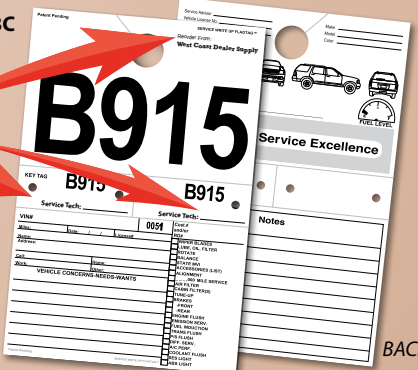

CUSTOM Service Write Up FlagTag™

- Add your custom information!
- Alphanumeric characters available!
- Black imprint only.
- Ships in 7 days or less.
- Size: 6 7/8" x 10 1/4"

No Setup Charges!

Add Custom Imprint

#263C