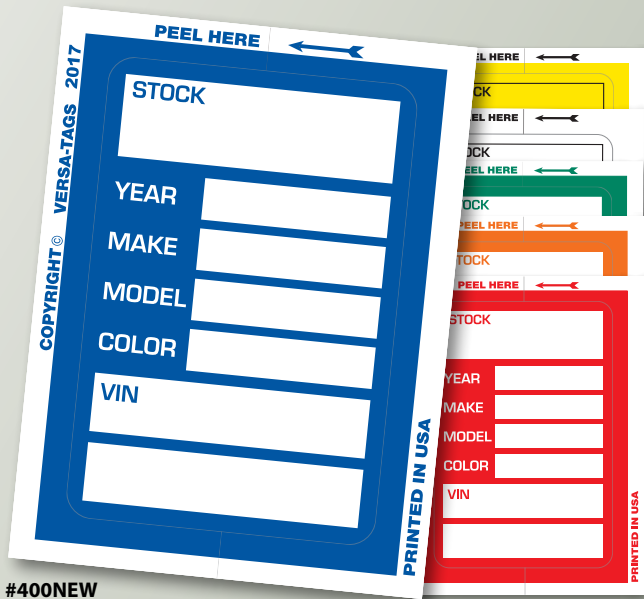

KLEER-BAK™ Stock Stickers **PROUDLY PRINTED IN THE USA**

- The most popular stock sticker with an additional new design!
- Clear plastic film seals sticker to window on all four sides.
- Packaged 100 per shrink-wrapped pack.
- Available in 6 colors.
- Weight: 5 packs (500 stickers) weighs 2 lbs
- Size: 3" x 4"
- For best performance use Fine Point Marker.

#400NEW

Item No.		1	5	10	25	50	75
#400NEW & #400REG	KLEER-BAK™ Stock Stickers	$10.96/pk	9.62	8.86	8.34	7.82	7.32

Item No.		1
#027	Fine Point Markers	$1.56/ea.