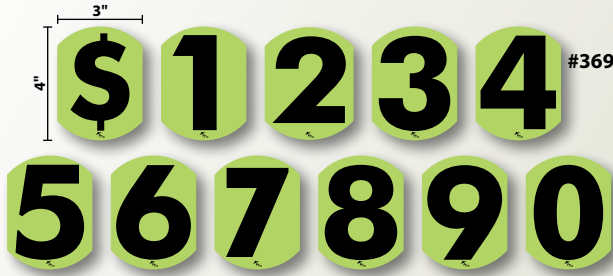

V-T™ Vinyl Highlights 4" Bubble Digits

- Packaged 12 per shrink-wrapped pack.
- Available in Black/Fluorescent Green.
- Available Digits: 0-9, $
- Weight: 5 dozen - 0.30 lbs
- Size: 3" x 4"

PROUDLY PRINTED IN THE USA