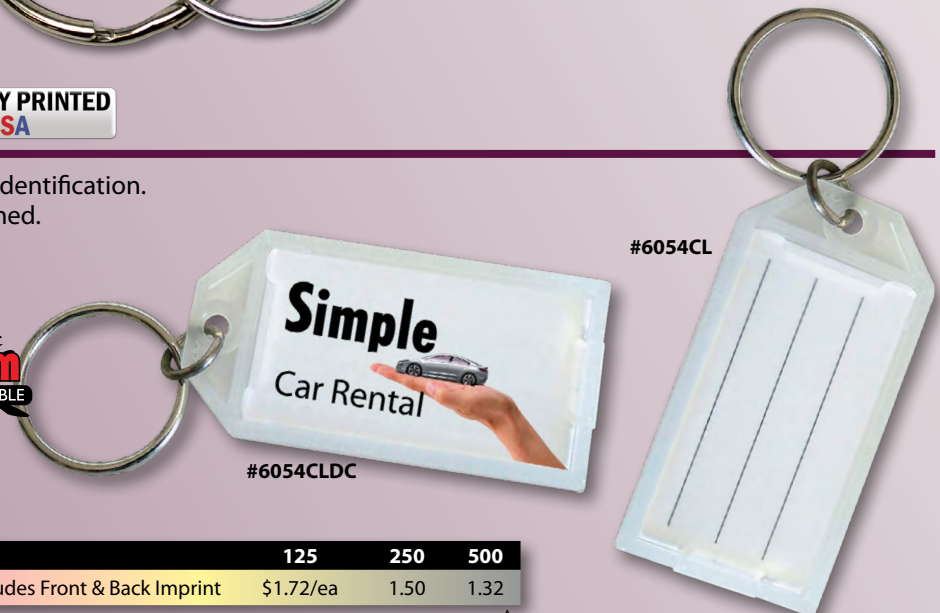

Clik-It Tags

- Great for rental vehicles or any type of identification.
- Packaged in bulk with 1" key ring attached.
- Also available with custom imprint.
- Weight: 125 pieces - 1.69 lbs.
- Size: 1 1/8" x 2 1/4"