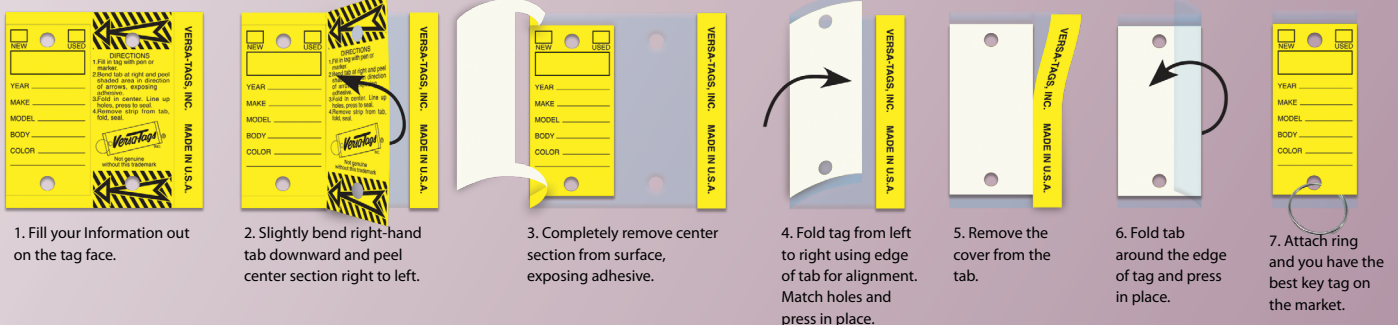

JUST A SIMPLE FOLD AND IT'S MADE

Item No.		1	2	4	10	20
#200	Genuine Versa-Tags® Key Tags	$31.50/box	30.50	29.50	27.00	24.50
#202	Color-Top Versa-Tags® Key Tags	$31.50/box	30.50	29.50	27.00	24.50