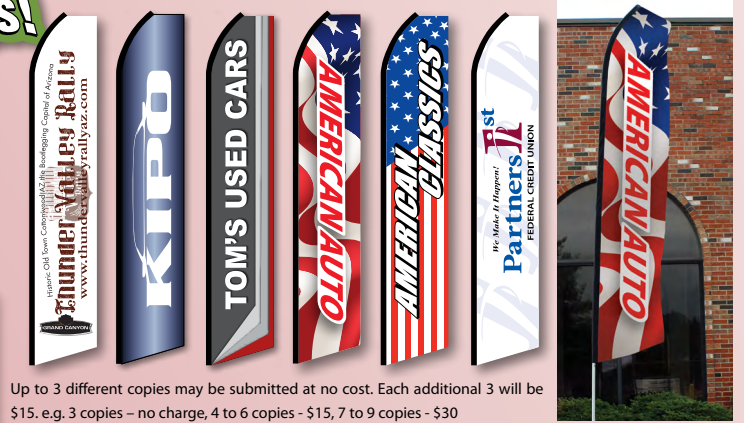

Custom Swooper Flags/Kits

- Each swooper kit stands 15ft tall!
- Flag alone measures 2' x 11¾'
- Weight: 1 flag - 0.65 lbs
- Each kit includes:
  - (1) Swooper Flag, (1) 5-Piece Pole, and your choice of (1) Wheel Base w/fender guard or (1) Ground Spike.
- Copy changes or color changes available. Please call for pricing.

Custom Swoopers!

Item No.		1
#6SKT-CUST	Swooper Kit w/Wheel Base	$180.00
#6SKG-CUST	Swooper Kit w/Ground Spike	$180.00
#6SW-CUST	Swooper (Flag Only)	$124.00