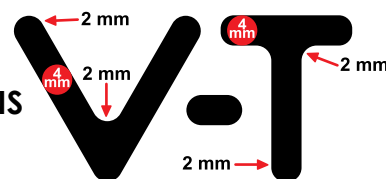

No Setup Charges!

STROKE DOME SPECIFICATIONS

Item No.	Each
#169 Additional Squeegees	\$1.00

Self-Adhesive PVC Patches

PROUDLY PRINTED IN THE USA

- Create high quality brand elevation with endless possibilities.
- **NO MOLD FEES!**
- Price includes peel and stick adhesive backer. No sewing or ironing required.
- High bond adhesive ideal for use on plastics and fabrics.
- This product is NOT machine washable.
- High tack acrylic adhesive delivers good initial bond and full adhesion within 48 - 72 hours.
- Produced with full color subsurface imprint for extra durability.
- Each patch measures 2 mm thick.