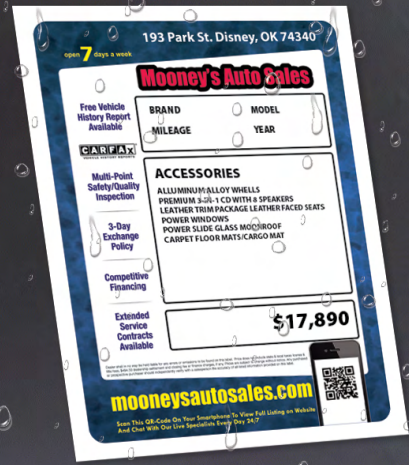

A

Item No.	50 Sheets Per Pack - 4¼" x 11" Sheets	1 Pack
#868PS	1 up per PAPER-BAK™ SHEET	\$5.50/pk

A

Item No.	50 Sheets Per Pack - 3⅞" x 11" Sheets	1 Pack
#871PS	1 up per PAPER-BAK™ SHEET	\$5.20/pk

A

Our Outdoor Laser-Forms™ are applied to the exterior of vehicle windows to ensure visibility. Weather elements, car tint, and extra hardware all make it difficult to view Laser-Forms™ from the outside of a vehicle. Offer your customers a solution today! Our New Outdoor Laser-Forms™ are printed on waterproof material to withstand the elements. Tinted windows are a problem of the past, and there is no need to buy extra hardware.