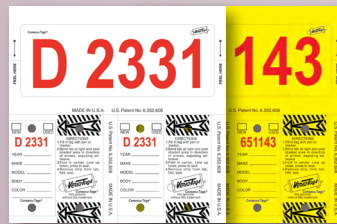

Packaged in one color sets of 125 pieces per box, with rings.

SIMPLE TO MAKE AND EFFECTIVE INVENTORY CONTROL

1. Fill your Information on the tag face.
2. Separate stock sticker and key tags with a simple tear at the perforation.
3. Peel outer edge off of stock sticker to expose adhesive.
4. Clean interior of windshield before applying stock sticker. Then firmly press adhesive border to windshield to secure the stock sticker.
5. Separate key tags at perforation.

6. Slightly bend right-hand tab downward and peel center section right to left. Completely remove center section from surface, exposing adhesive.
7. Fold tag from left to right using edge of tab for alignment. Match holes and press in place.
8. Remove the cover from the tab.
9. Fold tab around the edge of tag and press in place.
10. Attach ring and you have the best key tag on the market.

Minimum Of Only 1 Box! Ships In 3 To 5 Days!

A Versa-Tags® Exclusive Red Numbered Consecu-Tags®

Add Red Numbering And Lettering To Any White Or Yellow #226 Consecu-Tags® Or Any #227 Color-Top Consecu-Tags® At No Additional Cost.