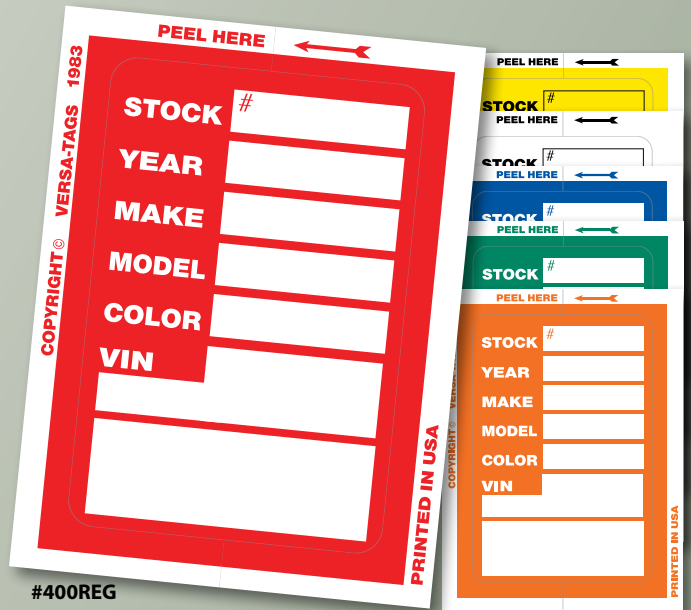

#400REG

Item No.		1	5	10	25	50	75
#400NEW & #400REG	KLEER-BAK™ Stock Stickers	$10.96/pk	9.62	8.86	8.34	7.82	7.32

Item No.		1
#027	Fine Point Markers	$1.56/ea.