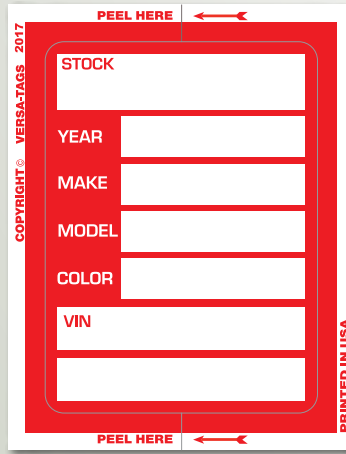

LARGE KLEER-BAK™ Stock Stickers

- The most popular stock sticker, but now even larger!
- Clear plastic film seals sticker to window on all four sides.
- Packaged 100 per shrink-wrapped pack.
- Available in red and blue.
- Weight: 5 packs (500 stickers) weighs 3 lbs
- Size: 3½" x 4½"
- For best performance use Fine Point Marker.

#405