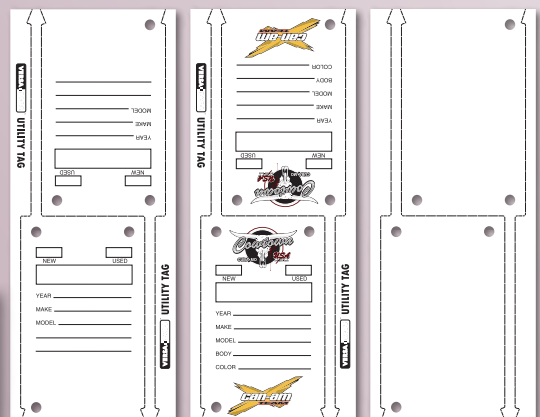

1. Fill your information out on the tag face.
2. Separate Utility Tag at perfs. Discard outside portions.
3. Squeeze arrow head at the end of loop strap and pull it through one of 3 holes to fit a variety of equipment and vehicle sizes.

Item No.		1	2	5	10	20
#277WH	Stock Imprint	$64.83/box	60.12	54.40	52.00	49.90
#277CD	Full-Color Custom Imprint	$/box	66.67	57.52	56.18	55.52
#277BWH	Blank	$54.67/box	52.02	47.12	45.47	43.00

#277WH Stock Utility Tag

#277CD Custom Utility Tag

#277BWH Blank Utility Tag