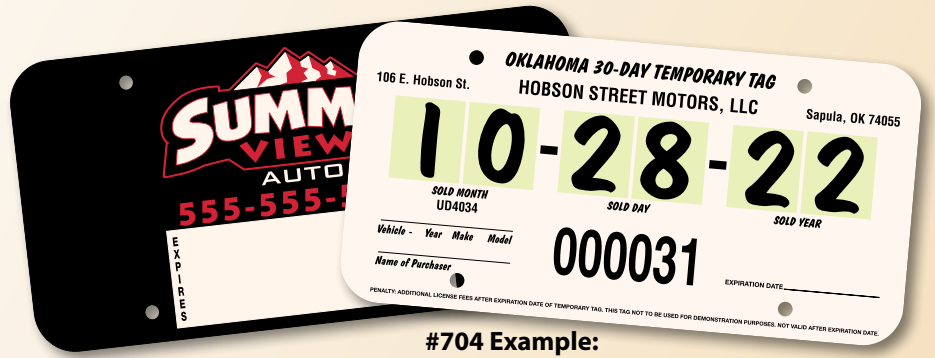

Polyboard Auto Plate Inserts

- Size: 12" x 6"
- Round holes standard
- Oval holes available (see price grid)
- Frames recommended
- All full color artwork will be digitally printed.
- Complementary UV clearcoat applied to all digitally printed Auto Plate Inserts.