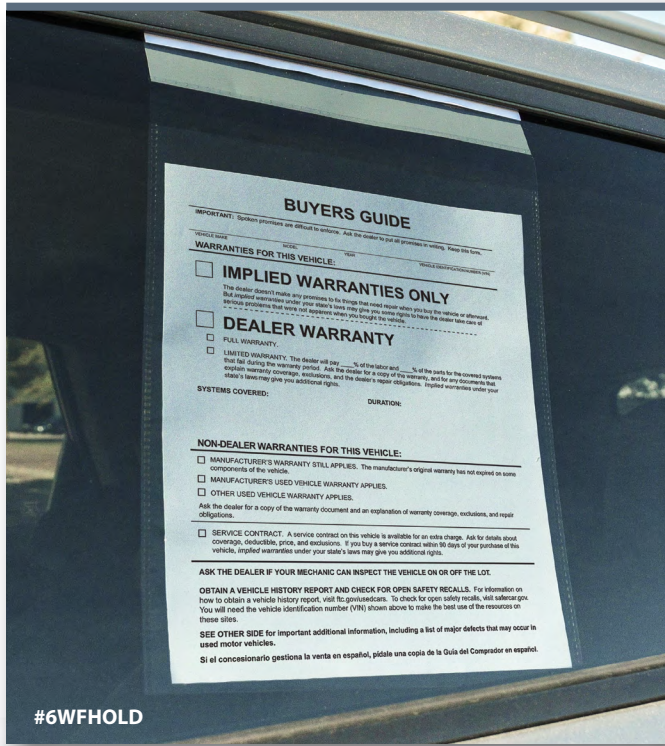

Clip-On Window Form Holders

#6WFHOLD

- Quick and easy application with no messy removal.
- Rolls up into window and holds letter size documents.
- Packaged 50 per pack.
- Weight: 2.5 lbs
- Size: Clear pocket is 9" x 13"