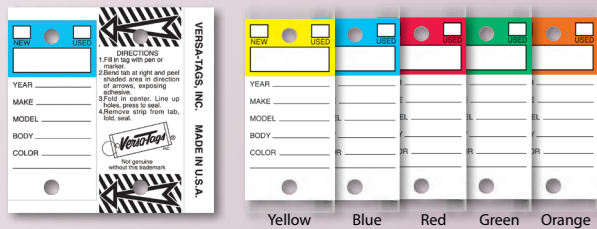

#202 - Color-Top Versa-Tags® Key Tags