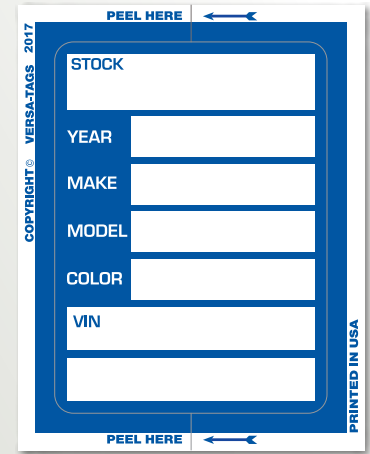

LARGE KLEER-BAK™ Stock Stickers

- The most popular stock sticker, but now even larger!
- Clear plastic film seals sticker to window on all four sides.
- Packaged 100 per shrink-wrapped pack.
- Available in red and blue.
- Weight: 5 packs (500 stickers) weighs 3 lbs
- Size: 3½" x 4½"
- For best performance use Fine Point Marker.

#405