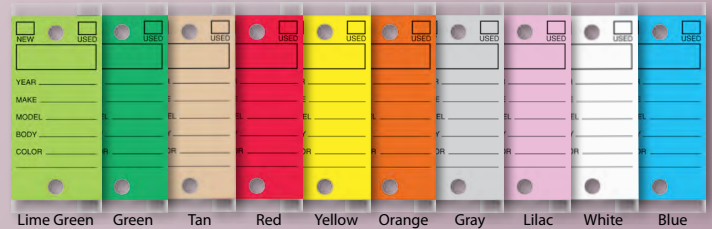

#200 - Genuine Versa-Tags® Key Tags