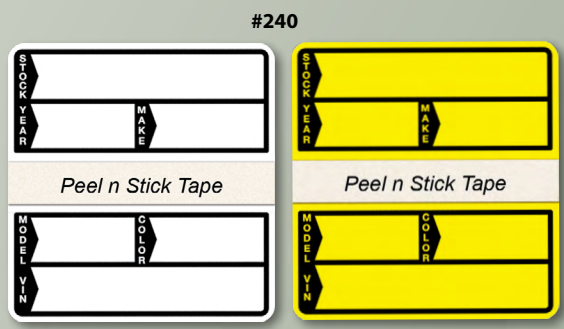

Item No.	1
#027	Additional Fine Point Markers $1.56/ea.

"One Low Price" Window Stickers

- Clear plastic film seals sticker to window on all four sides.
- No hassle sales aid!
- Packaged 100 per shrink-wrapped pack.
- Yellow background with black copy.
- Weight: 1 pack (100 stickers) – 2 lbs
- Size: 12" x 4 1/2"