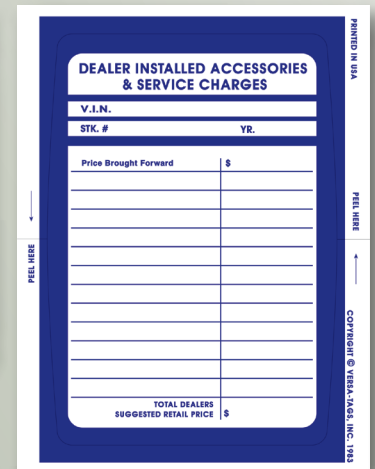

LARGE KLEER-BAK™ Stock Stickers

- The most popular stock sticker, but now even larger!
- Clear plastic film seals sticker to window on all four sides.
- Packaged 100 per shrink-wrapped pack.
- Available in red and blue.
- Weight: 5 packs (500 stickers) weighs 3 lbs
- Size: 3½" x 4½"
- For best performance use Fine Point Marker.

#405

Item No.	1	5	10	25	50	75
#405 LARGE KLEER-BAK™ Stock Stickers	$13.36/pk	12.02	11.26	9.74	9.22	8.72

Item No.	1
#027 Fine Point Markers	$1.56/ea.

KLEER-BAK™ Border & Blank Stickers

- Clear plastic film seals sticker to window on all four sides.
- Packaged 100 per shrink-wrapped pack.
- Available with Blue Border, Red Border and Blank.
- Weight: 5 packs (500 stickers) weighs 2 lbs
- Size: 3" x 4"
- For best performance use Fine Point Marker.

#420
KLEER-BAK™
Blank

Item No.	1	5	10	25	50	75
#410 KLEER-BAK™ Border Stickers	$10.96/pk	9.62	8.86	8.34	7.82	7.32
#420 KLEER-BAK™ Blank Stickers	$10.96/pk	9.62	8.86	8.34	7.82	7.32
#410N KLEER-BAK™ Border Stickers Numbered	$19.96/pk	14.42	13.06	12.54	11.62	11.12
#420N KLEER-BAK™ Blank Stickers Numbered	$19.96/pk	14.42	13.06	12.54	11.62	11.12

#410
KLEER-BAK™
Border

Item No.	1
#027 Fine Point Markers	$1.56/ea.

KLEER-BAK™ Dealer Add-On Stickers

- Clear plastic film seals sticker to window on all four sides.
- Fade resistant blue ink stays bright!
- Packaged 250 per shrink-wrapped pack.
- Weight: 1 pack (250 stickers) – 2.45 lbs
- Size: 4½" x 6"
- For best performance use Fine Point Marker.

#840

#840N

#800

Item No.	1	2	4
#800 Dealer Add-On Stickers	$33.82/pk	33.33	32.82
#840 Dealer Add-On Stickers w/Border	$33.82/pk	33.33	32.82
#840N Dealer Add-On Stickers w/Border - Numbered	$48.36/pk	44.42	42.36