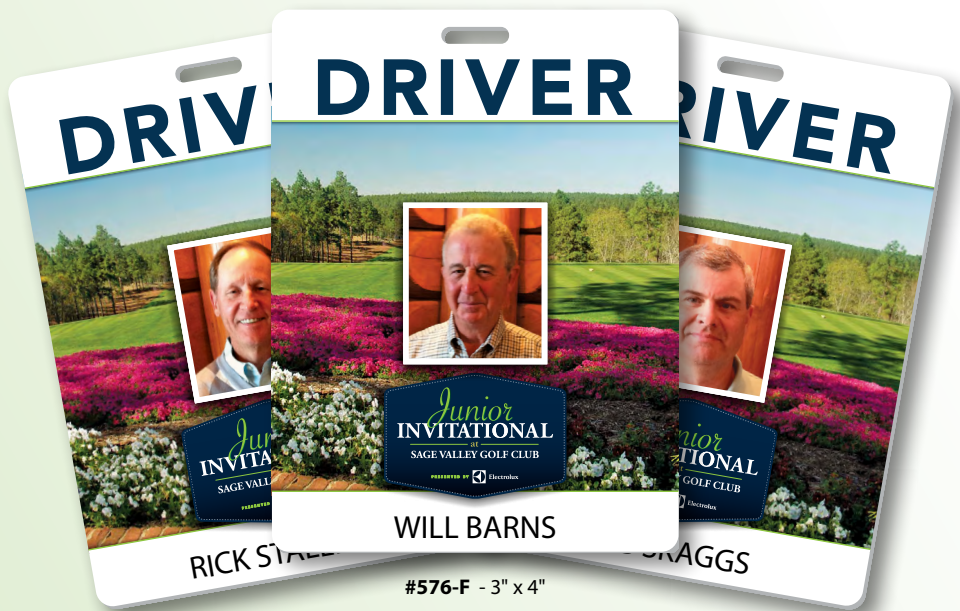

#576-C - 4 3/8" x 2 1/8"