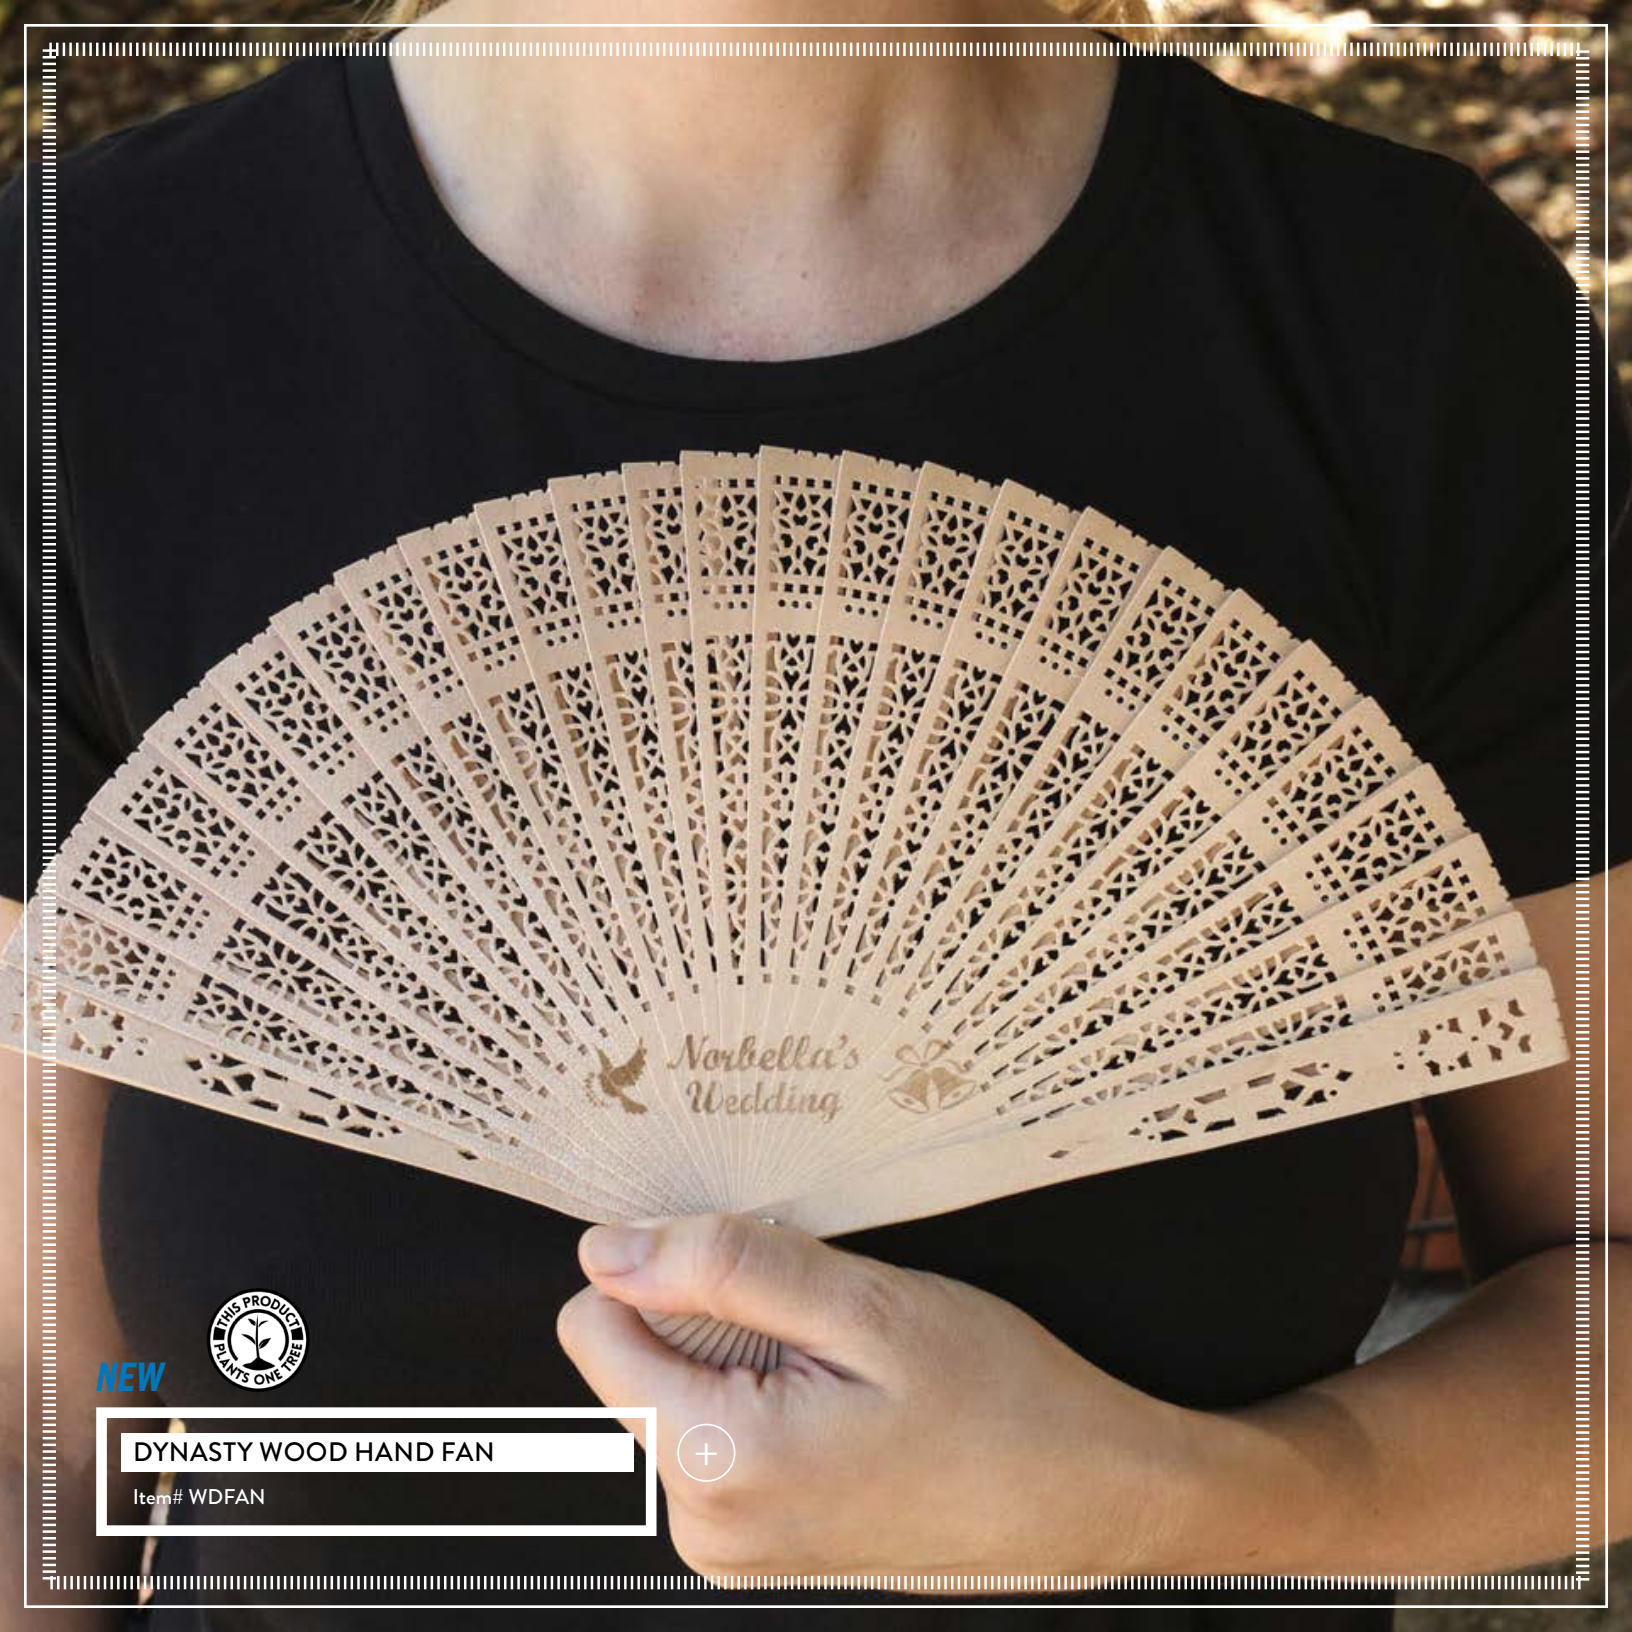

NEW

DYNASTY WOOD HAND FAN

Item# WDFAN