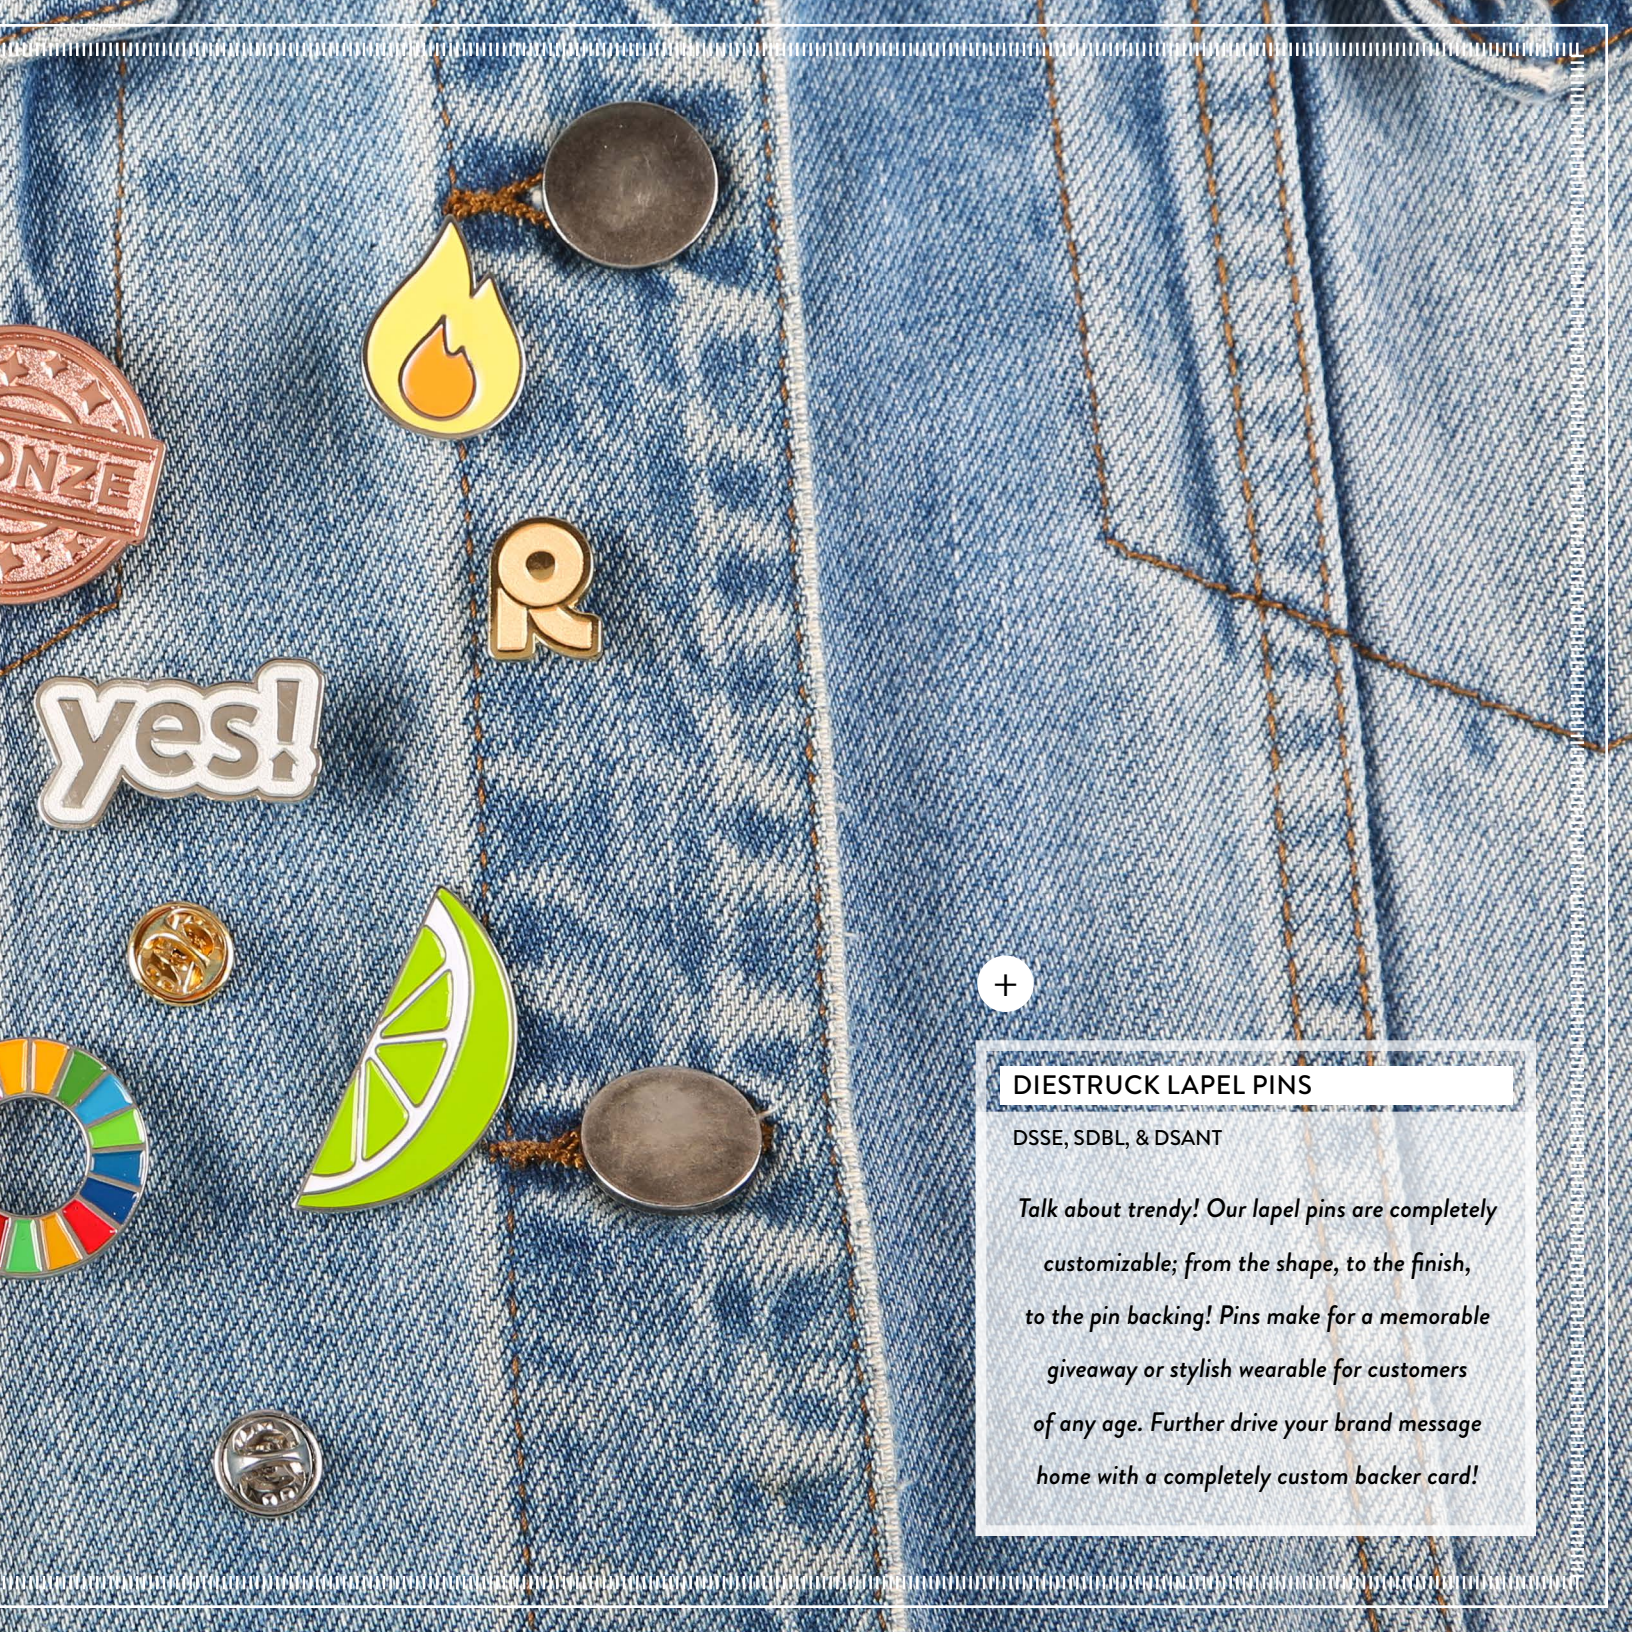

TOTES

SOCKS

TOWELS

& MORE!

BRINDLE

COLLECTION

NEW!

We. Love. Our. Pets! And pet accessories and essentials are more popular than ever in our product development research. So, we thought, why not take our skill set from doing custom emblematics and expand into a new opportunity for our distributor partners with a pet collection. Our Brindle Collection will feature all the essential pet accessories. You'll find sublimated collars, leashes, harnesses, poo bag dispensers, collapsible water bowls and more as the line grows. With stunning, full color, all-over sublimated printing, these accessories are sure to impress, just maybe not as much as the cute fur baby that will be wearing them. Click below to learn more.

PET ACCESSORIES

LAPPEL PINS

+

DIESTRUCK LAPEL PINS

DSSE, SDBL, & DSANT

Talk about trendy! Our lapel pins are completely customizable; from the shape, to the finish, to the pin backing! Pins make for a memorable giveaway or stylish wearable for customers of any age. Further drive your brand message home with a completely custom backer card!