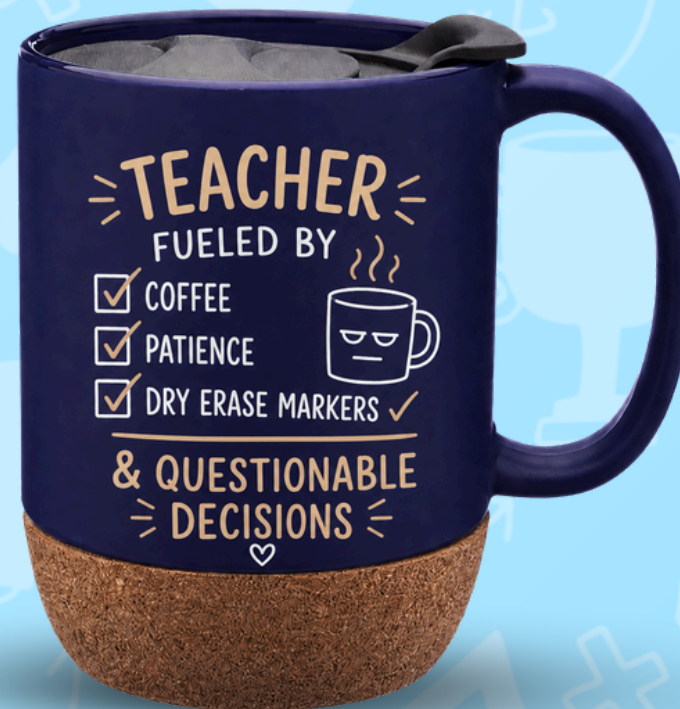

2.

CRM-B07102213