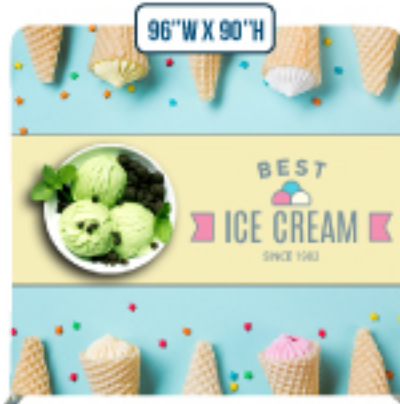

866.262.1088 | ASI 34409 • PPAI 638054 • SAGE 50471 • UPIC 638055

NO SET-UP CHARGE • NO PROOF CHARGE • NO PMS MATCH CHARGE

VALUE | BRAVA TENSION FABRIC DISPLAY KIT WITH SOFT CARRY CASE

The Brava's prominent printing space allows you to enjoy the largest brand exposure. The tension fabric tube display with the unique graphic display will be noticeable among the crowd in any event. It's quick to assemble in just 5 minutes, slide the tubes together to make the frame and lock in place with a push button snap. Then, simply pull the pillowcase-like graphic over the frame and zip it shut. The zipper, hidden from view, tightens the stretch fabric beautifully displaying your graphic. When disassembled, the lightweight frame and graphic fit inside a compact bag.

8FT BRAVA DISPLAYS • STRAIGHT & CURVE

ITEM#	PRODUCT	1	2-5	6-11
VS8SS	STRAIGHT • SINGLE	$395.00	$385.00	$375.00
VS8SD	STRAIGHT • DOUBLE	$495.00	$485.00	$475.00
VS8CS	CURVE • SINGLE	$395.00	$385.00	$375.00
VS8CD	CURVE • DOUBLE	$495.00	$485.00	$475.00

Quantity Price Based On One Design

EACH • NET PRICING

8FT STRAIGHT