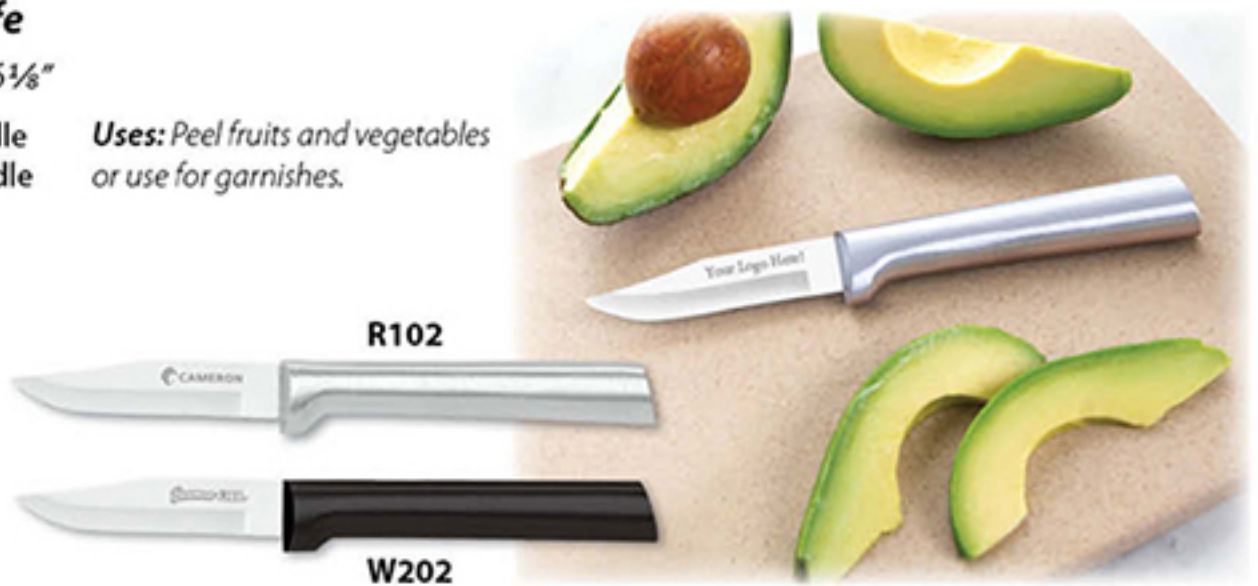

Peeling Paring Knife

Blade 2 1/2" Overall 6 1/8"

Item R102 – Silver Handle
Item W202 – Black Handle

Uses: Peel fruits and vegetables or use for garnishes.

25-49	\$7.92
50-99	\$7.57
100-249	\$7.30
250-999	\$7.08
1000-2500	\$6.88

SC

R102

W202

Heavy Duty Paring Knife

Blade 3 1/4" Overall 7 1/8"

Item R103 – Silver Handle
Item W203 – Black Handle

Uses: Longer handle provides more control.

25-49	\$9.02
50-99	\$8.62
100-249	\$8.30
250-999	\$8.07
1000-2500	\$7.83