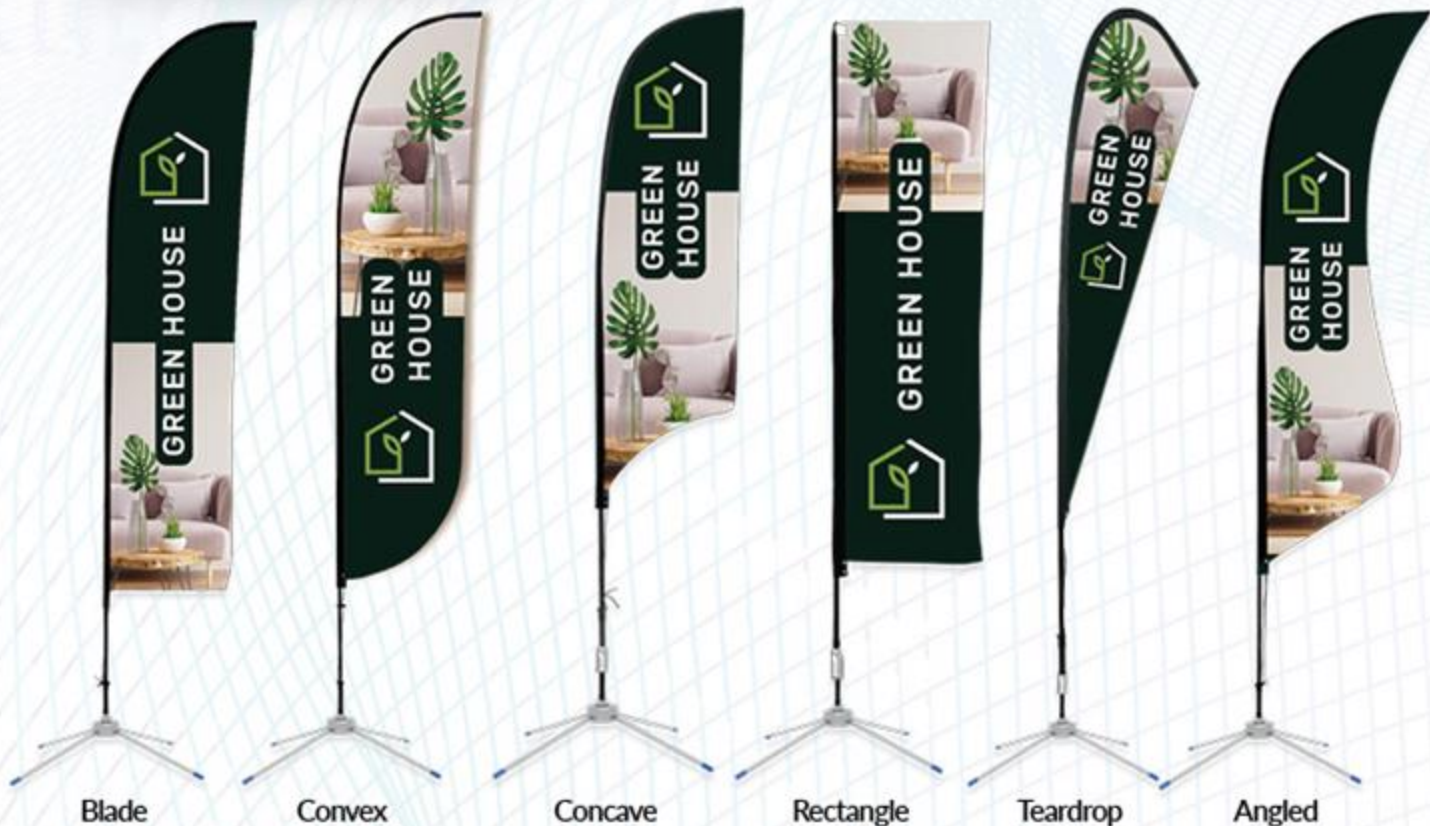

# REDUCED PRICES NOW BELOW EQP!

Sale prices valid thru 4/30/24

Choose from 6 Shapes  
All at the Same Price!

Blade

Convex

Concave

Rectangle

Teardrop

Angled

Above are shown with optional Cross Base - Add \$45(C) for Cross Base instead of Ground Stake

Complete Kit includes: Full color, full coverage dye sub imprint on one or two sides (see pricing), carbon fiber pole, ground stake and carry bag. Optional Cross base stand, and weights, are available.

Size	1 Side Imprint	2 Side Imprint
9ft Complete Kit	\$138	\$166
12ft Complete Kit	\$153	\$182
15ft Complete Kit	\$165	\$218
17ft Complete Kit	\$184	\$237

(C)

Above pricing applies to 1 to 25 pieces, must use Promo Code PC0224