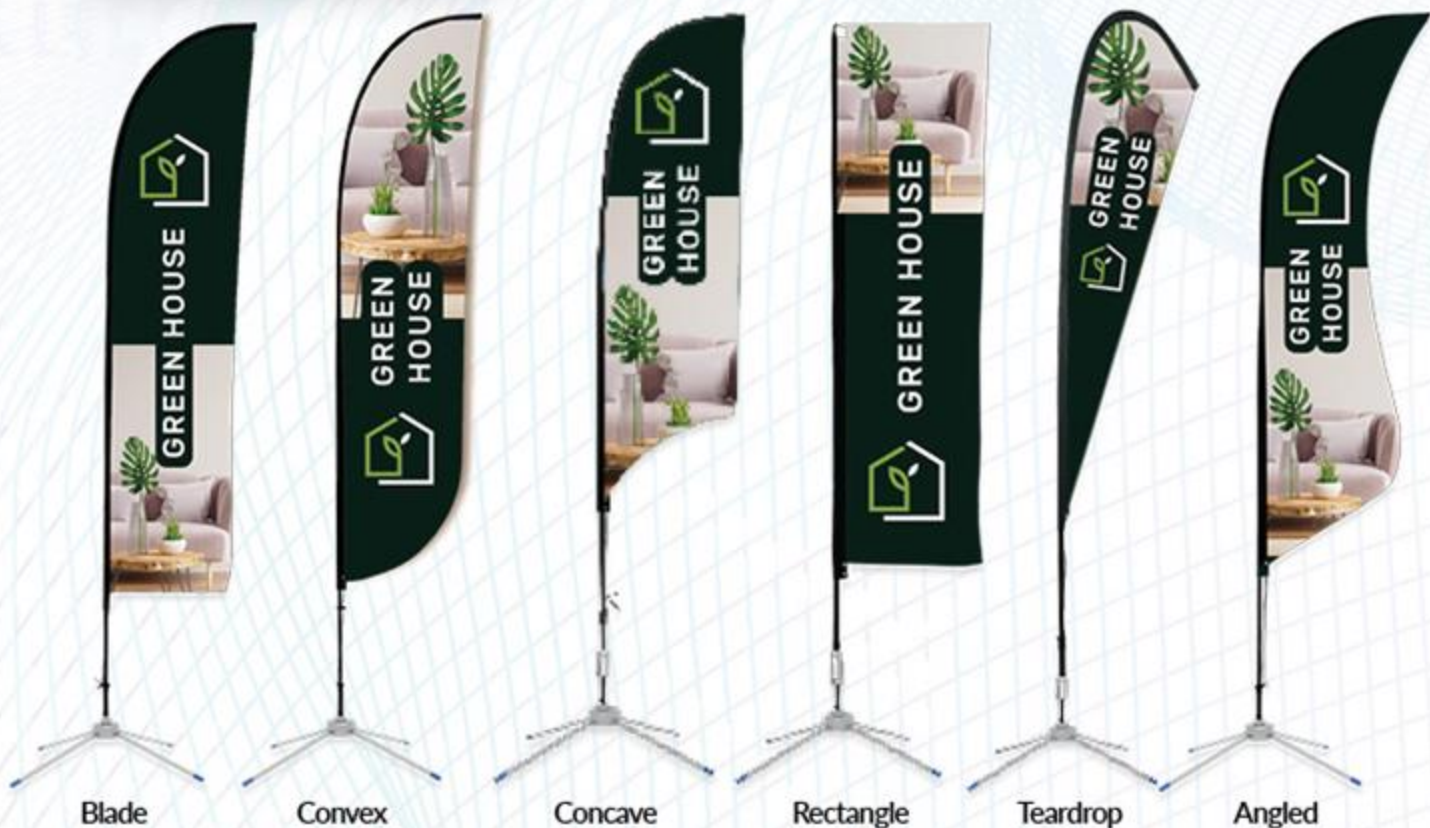

# Lowest Below EQP Prices Ever!

Sale prices valid thru 8/31/24

Choose from 6 Shapes  
All at the Same Price!

Blade

Convex

Concave

Rectangle

Teardrop

Angled

Above are shown with optional Cross Base - Add \$45(C) for Cross Base instead of Ground Stake

Complete Kit includes: Full color, full coverage dye sub imprint on one or two sides (see pricing), carbon fiber pole, ground stake and carry bag. Optional Cross base stand, and weights, are available.

| Size              | 1 Side Imprint | 2 Side Imprint |
|-------------------|----------------|----------------|
| 9ft Complete Kit  | \$111          | \$146          |
| 12ft Complete Kit | \$141          | \$166          |
| 15ft Complete Kit | \$162          | \$211          |
| 17ft Complete Kit | \$179          | \$219          |