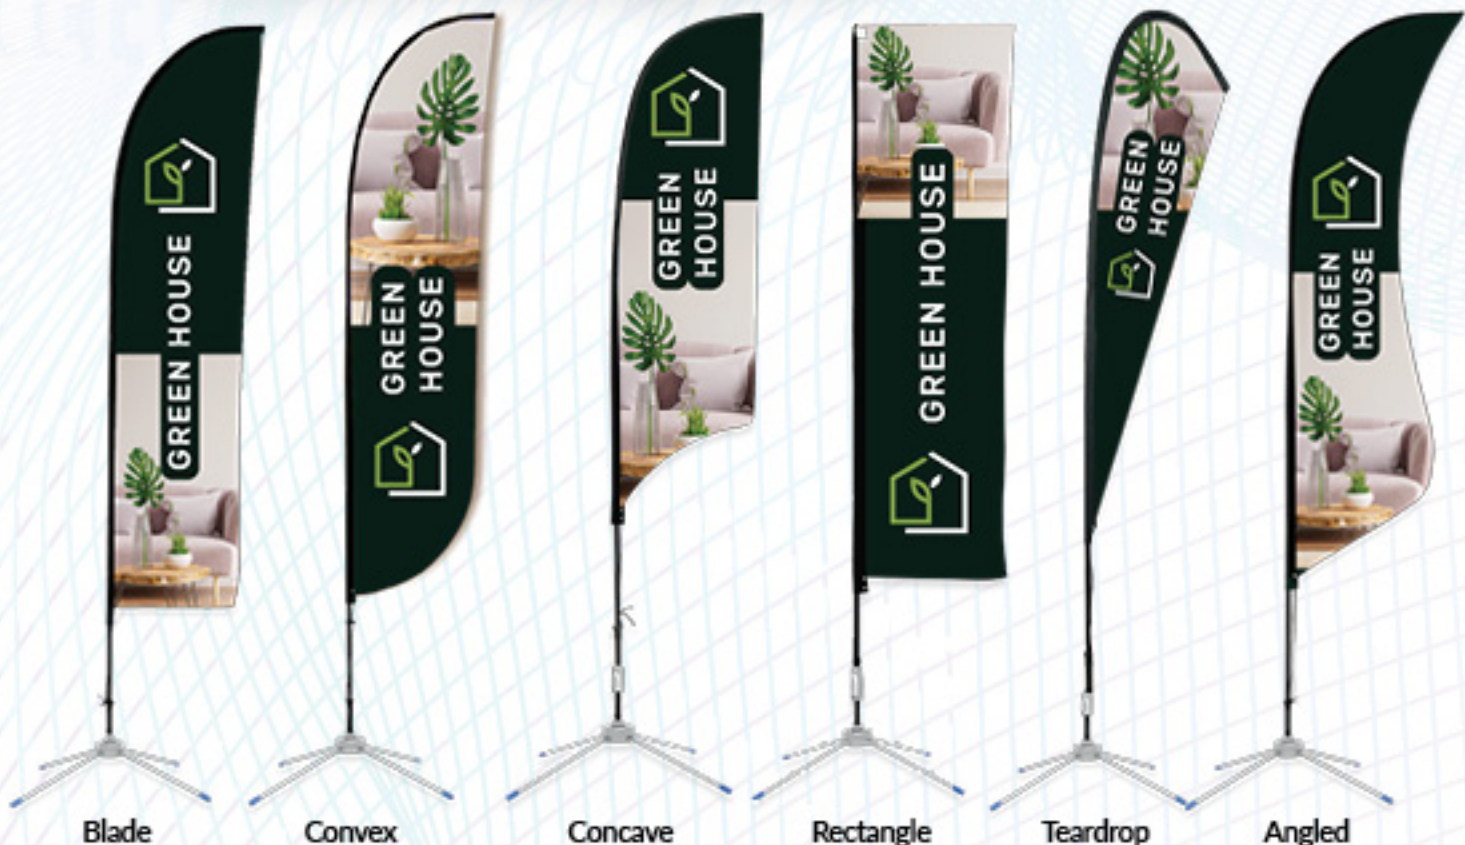

FEATHER FLAG EQP SALE

Choose from 6 Shapes
All at the Same Low Prices!

Blade

Convex

Concave

Rectangle

Teardrop

Angled

Above are shown with optional Cross Base - Add \$45.(C) for Cross Base instead of Ground Stake

Complete Kit includes: Full color, full coverage dye sub imprint on one or two sides (see pricing), carbon fiber pole, ground stake and carry bag. Optional Cross base stand, and weights, are available.

Size	1 Side Imprint	2 Side Imprint
9ft Complete Kit	\$145	\$175
12ft Complete Kit	\$181	\$192
15ft Complete Kit	\$173	\$230
17ft Complete Kit	\$193	\$249

(C)

Above pricing applies to 1 to 25 pieces, must use Promo Code PJ0723